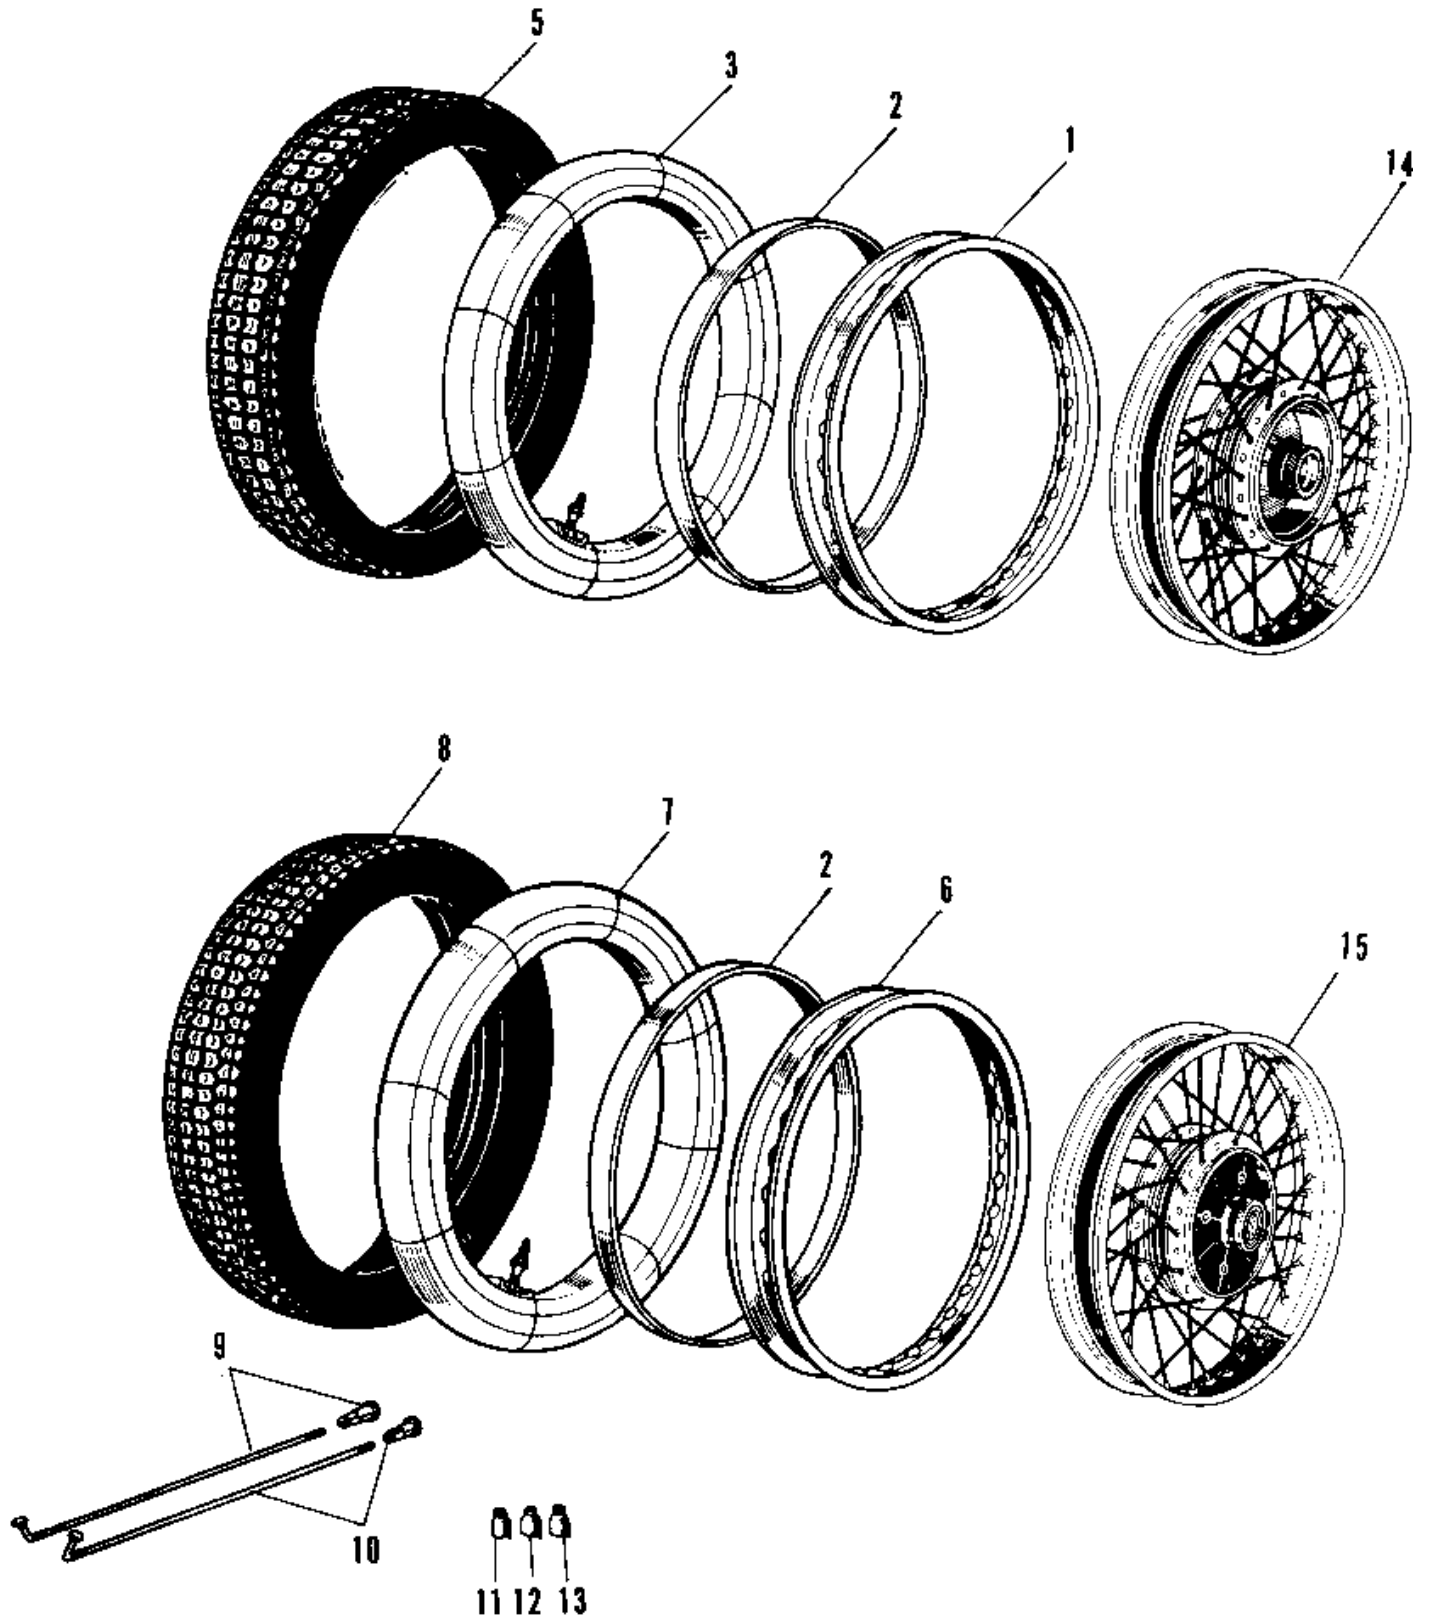

1967 Samurai PARTS DIAGRAM

WHEELS/TIRES

1967 Samurai PARTS LIST

WHEELS/TIRES

ITEM NAME	PART NUMBER	QUANTITY
RIM,1.60AX18 (Ref # 1)	41025-052	1
BAND,RIM,4.00/5.10-18 (Ref # 2)	41023-1006	1
TUBE 300/325/360-18 (Ref # 3)	41022-028	2
UNAVAILABLE IN PRICE BOOK (Ref # 4)	41014-022	1
RIM,1.85BX18W (Ref # 6)	41025-053	1
UNAVAILABLE IN PRICE BOOK (Ref # 8)	41014-024	1
SPOKE-ASY,FR INNER (Ref # 9)	41027-045	1
SPOKE-ASY,FR OUTER (Ref # 10)	41028-044	1
WHEEL ASSY FRONT (Ref # 14)	41074-011	1
WHEEL ASSY REAR (Ref # 15)	42048-007	1