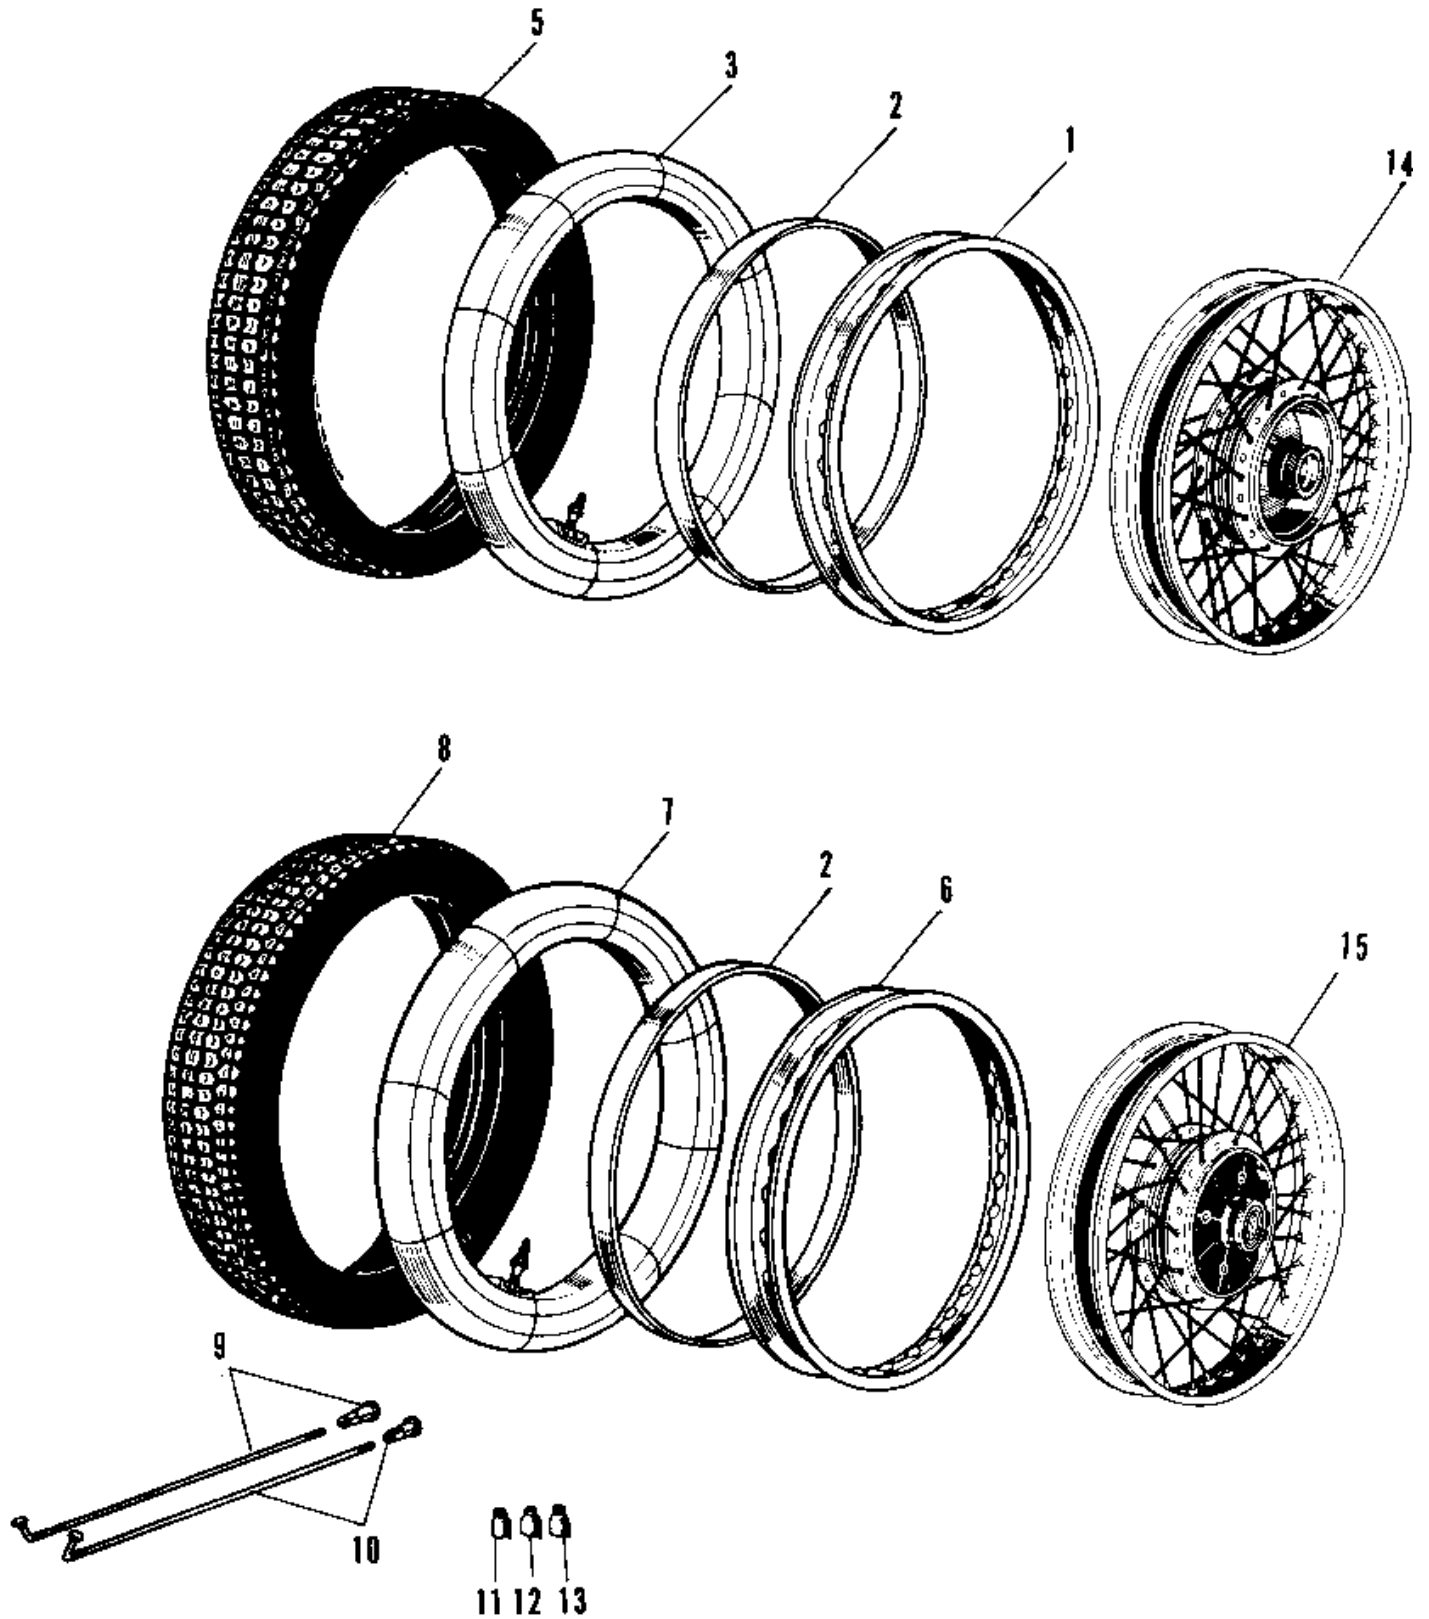

# 1966 Samurai PARTS DIAGRAM

## WHEELS/TIRES

# 1966 Samurai PARTS LIST

## WHEELS/TIRES

ITEM NAME	PART NUMBER	QUANTITY
RIM,1.60AX18 (Ref # 1)	41025-052	1
BAND,RIM,4.00/5.10-18 (Ref # 2)	41023-1006	2
TUBE 300/325/360-18 (Ref # 3)	41022-028	1
UNAVAILABLE IN PRICE BOOK (Ref # 4)	41014-022	1
RIM,1.85BX18W (Ref # 6)	41025-053	1
TUBE 300/325/360-18 (Ref # 7)	41022-028	1
UNAVAILABLE IN PRICE BOOK (Ref # 8)	41014-024	1
SPOKE-ASY,FR INNER (Ref # 9)	41027-045	40
SPOKE-ASY,FR OUTER (Ref # 10)	41028-044	40
WHEEL ASSY FRONT (Ref # 14)	41074-011	1
WHEEL ASSY REAR (Ref # 15)	42048-007	1