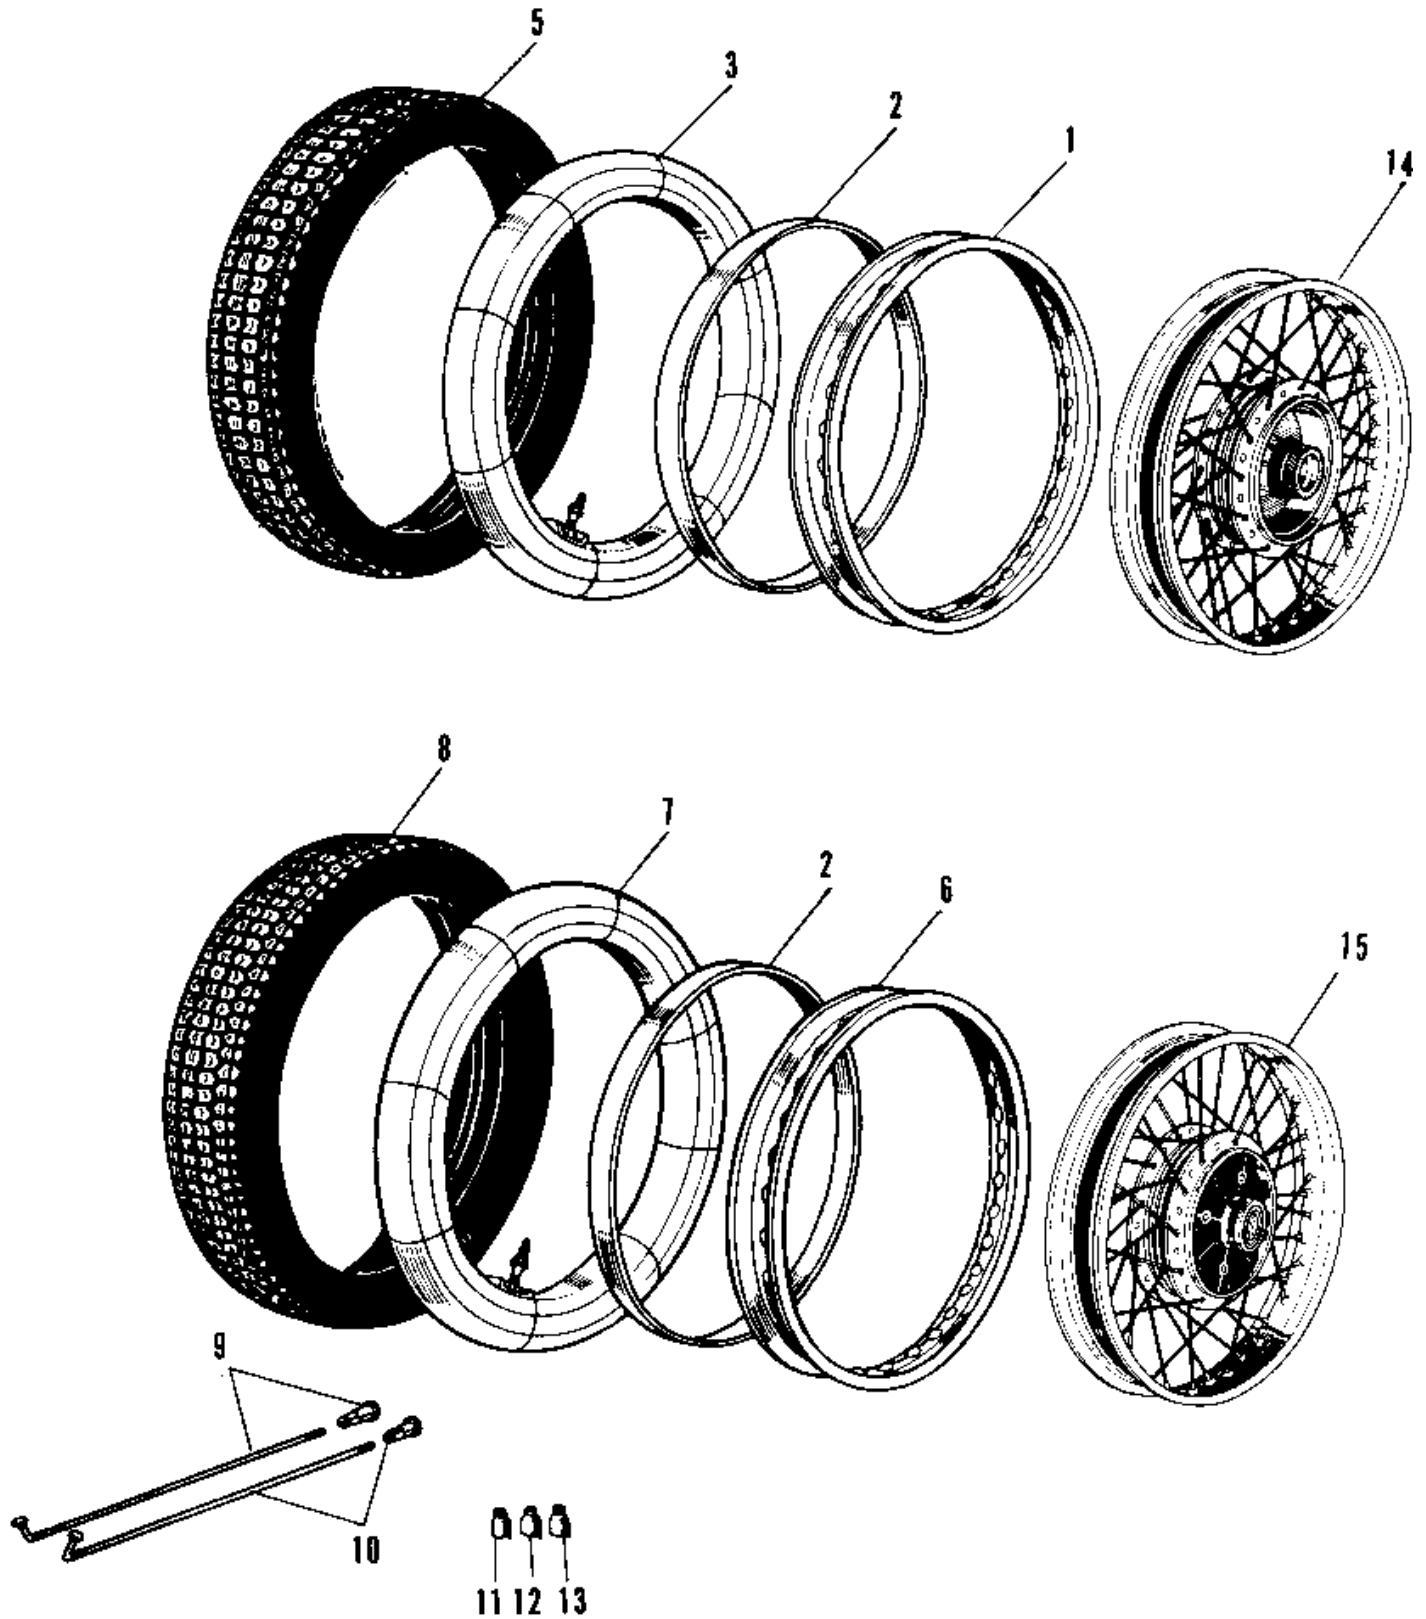

1966 Samurai PARTS DIAGRAM

WHEELS/TIRES

1966 Samurai PARTS LIST

WHEELS/TIRES

ITEM NAME	PART NUMBER	QUANTITY
RIM,1.60AX18 (Ref # 1)	41025-052	1
BAND,RIM,4.00/5.10-18 (Ref # 2)	41023-1006	2
TUBE 300/325/360-18 (Ref # 3)	41022-028	1
UNAVAILABLE IN PRICE BOOK (Ref # 4)	41014-022	1
RIM,1.85BX18W (Ref # 6)	41025-053	1
TUBE 300/325/360-18 (Ref # 7)	41022-028	1
UNAVAILABLE IN PRICE BOOK (Ref # 8)	41014-024	1
SPOKE-ASY,FR INNER (Ref # 9)	41027-045	40
SPOKE-ASY,FR OUTER (Ref # 10)	41028-044	40
WHEEL ASSY FRONT (Ref # 14)	41074-011	1
WHEEL ASSY REAR (Ref # 15)	42048-007	1