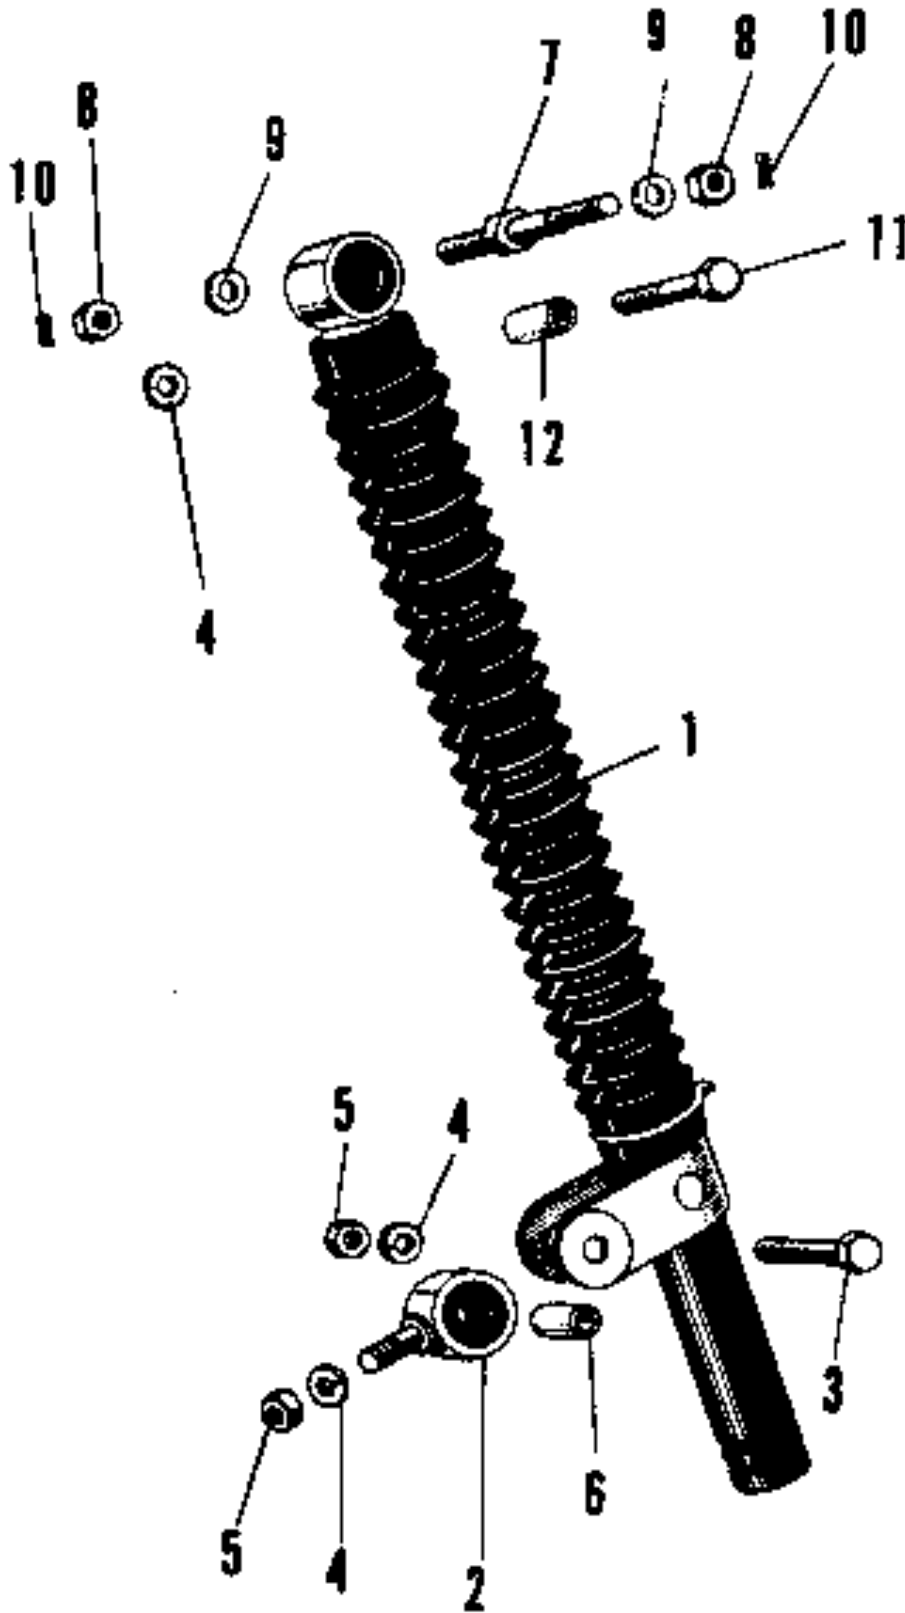

1968 Avenger SS PARTS DIAGRAM

STEERING DAMPER

1968 Avenger SS PARTS LIST

STEERING DAMPER

ITEM NAME	PART NUMBER	QUANTITY
OIL DAMPER STEERING (Ref # 1~6)	46117-003	1
BOLT OIL DAMPER REAR (Ref # 2)	46119-002	1
AXLE OIL DAMPER PIVOT (Ref # 3)	46120-002	1
WASHER SPRING 8MM (Ref # 4)	461F0800	2
NUT,8MM (Ref # 5)	311B0800	2
COLLAR PIVOT AXLE (Ref # 6)	46121-001	2
NUT,LOCK,8MM (Ref # 8)	92015-1124	1
WASHER PLAIN 8MM (Ref # 9)	411B0800	1
UNAVAILABLE IN PRICE BOOK (Ref # 11)	116B0855	1
COLLAR (Ref # 12)	92027-092	1