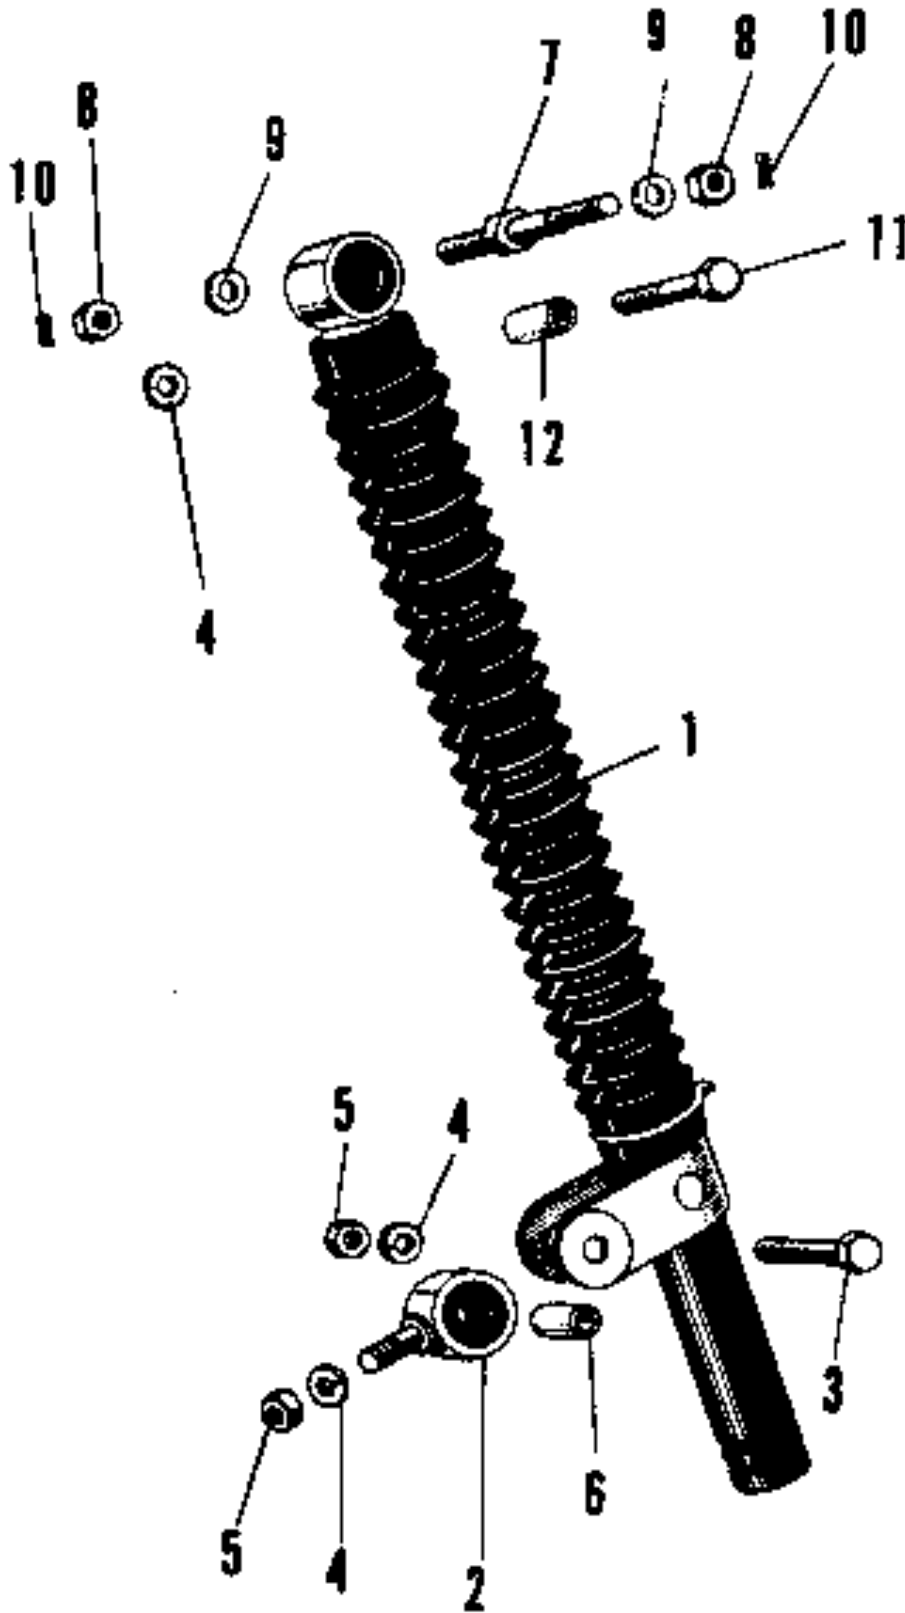

1969 A1SS PARTS DIAGRAM

STEERING DAMPER

1969 A1SS PARTS LIST

STEERING DAMPER

ITEM NAME	PART NUMBER	QUANTITY
OIL DAMPER STEERING (Ref # 1~6)	46117-003	1
BOLT OIL DAMPER REAR (Ref # 2)	46119-002	1
AXLE OIL DAMPER PIVOT (Ref # 3)	46120-002	1
WASHER SPRING 8MM (Ref # 4)	461F0800	2
NUT,8MM (Ref # 5)	311B0800	2
COLLAR PIVOT AXLE (Ref # 6)	46121-001	2
NUT,LOCK,8MM (Ref # 8)	92015-1124	1
WASHER PLAIN 8MM (Ref # 9)	411B0800	1
UNAVAILABLE IN PRICE BOOK (Ref # 11)	116B0855	1
COLLAR (Ref # 12)	92027-092	1