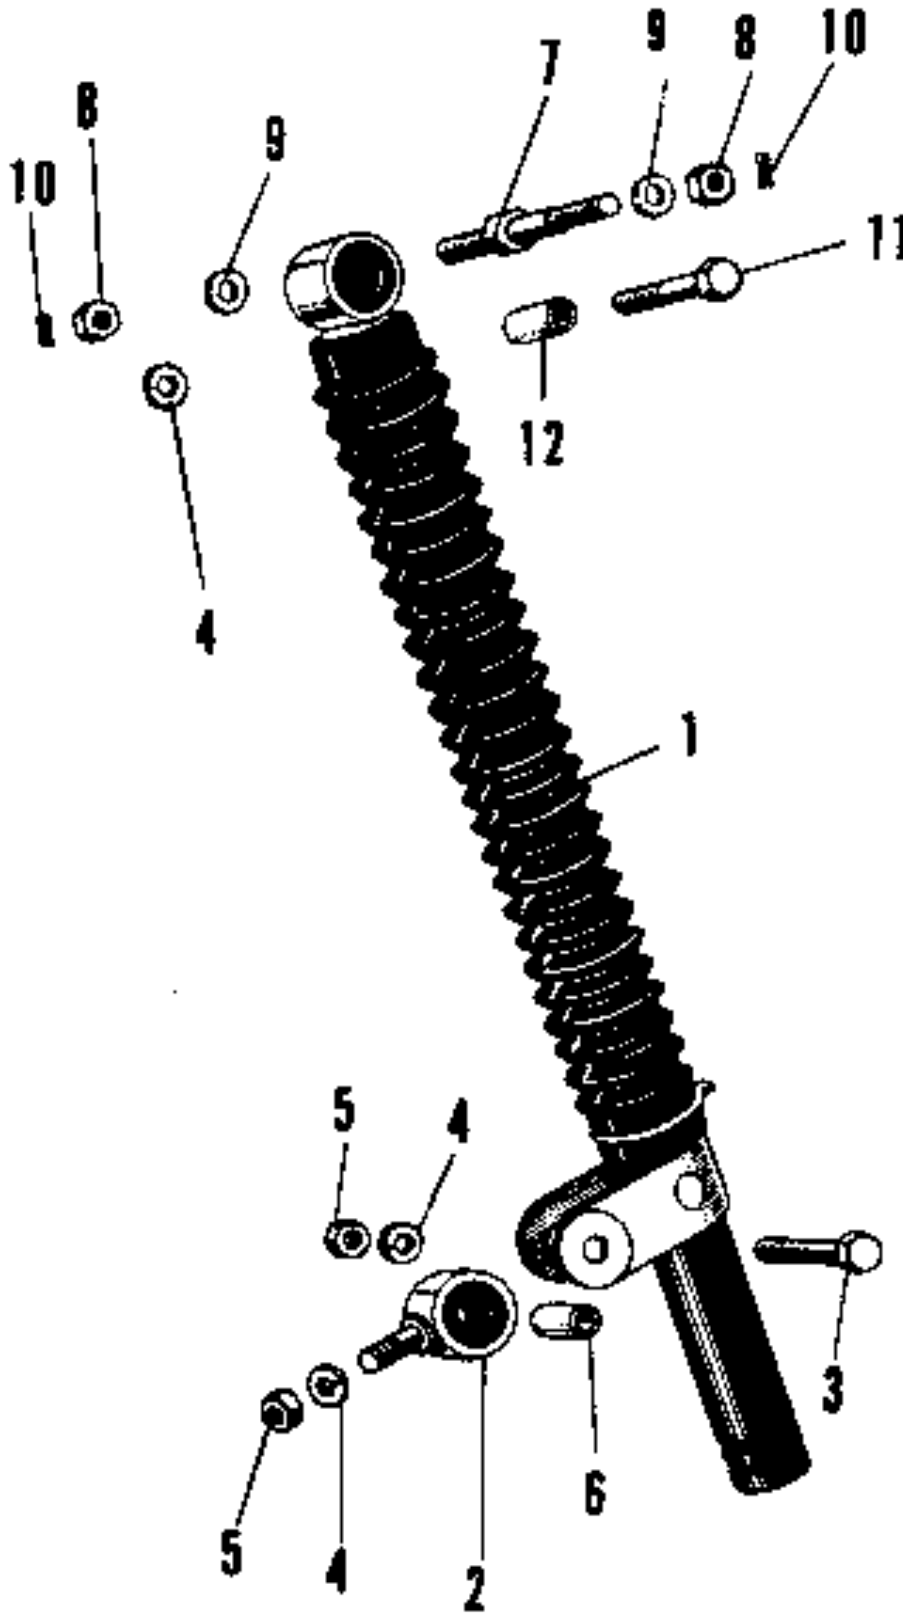

1969 Samurai PARTS DIAGRAM

STEERING DAMPER

1969 Samurai PARTS LIST

STEERING DAMPER

ITEM NAME	PART NUMBER	QUANTITY
OIL DAMPER STEERING (Ref # 1~6)	46117-003	1
BOLT OIL DAMPER REAR (Ref # 2)	46119-002	1
AXLE OIL DAMPER PIVOT (Ref # 3)	46120-002	1
WASHER SPRING 8MM (Ref # 4)	461F0800	2
NUT,8MM (Ref # 5)	311B0800	2
COLLAR PIVOT AXLE (Ref # 6)	46121-001	2
NUT,LOCK,8MM (Ref # 8)	92015-1124	1
WASHER PLAIN 8MM (Ref # 9)	411B0800	1
UNAVAILABLE IN PRICE BOOK (Ref # 11)	116B0855	1
COLLAR (Ref # 12)	92027-092	1