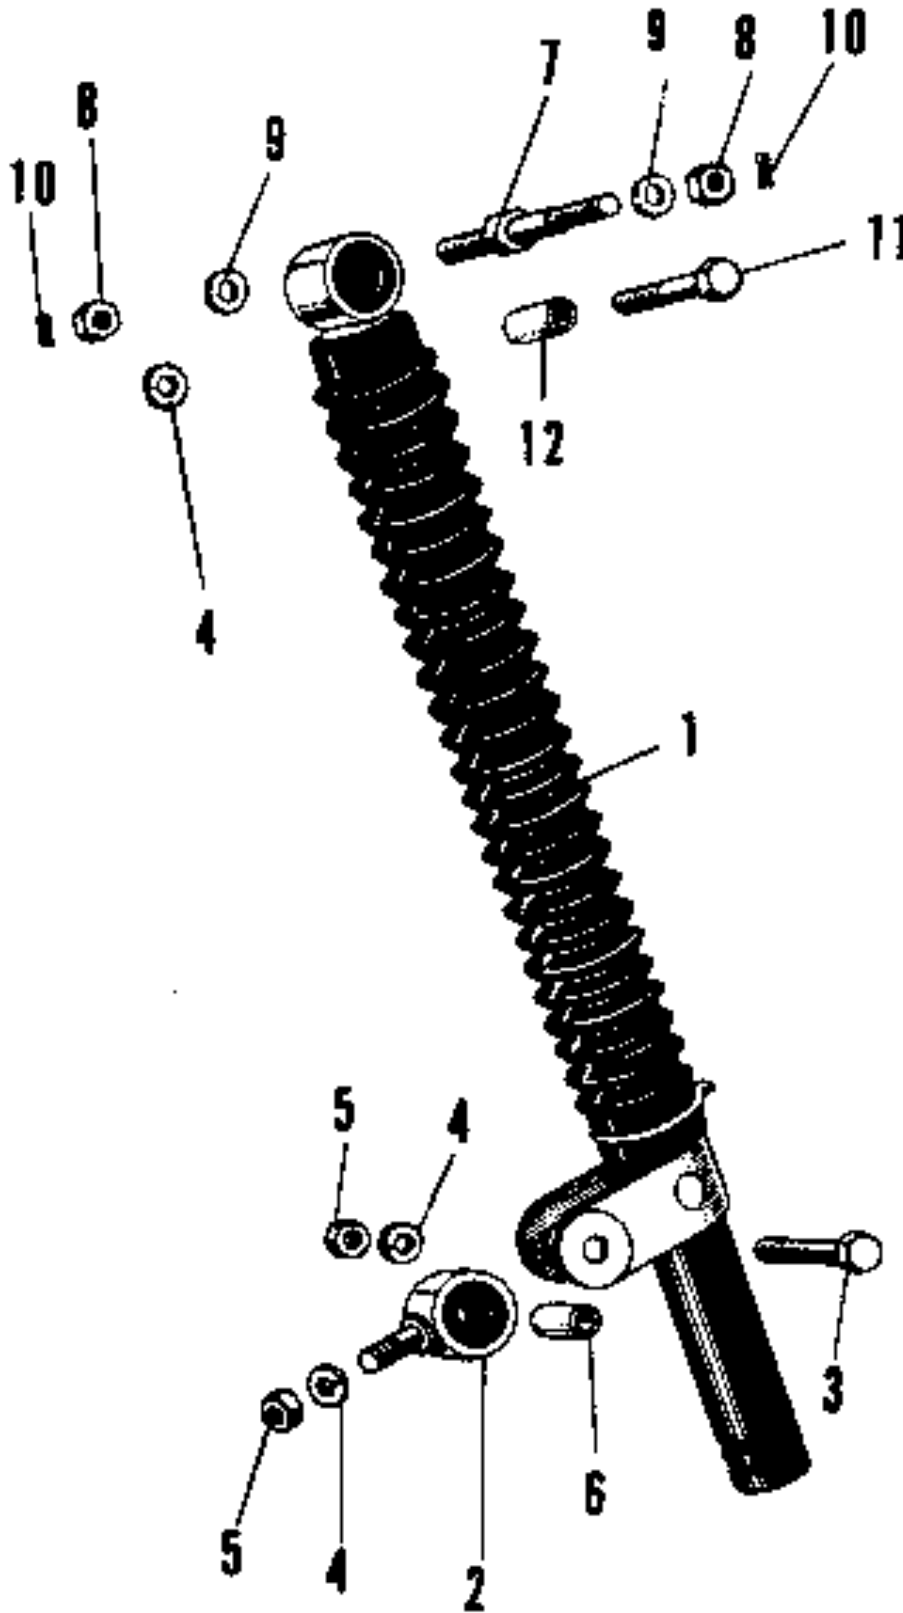

1968 Samurai PARTS DIAGRAM

STEERING DAMPER

1968 Samurai PARTS LIST

STEERING DAMPER

ITEM NAME	PART NUMBER	QUANTITY
OIL DAMPER STEERING (Ref # 1~6)	46117-003	1
BOLT OIL DAMPER REAR (Ref # 2)	46119-002	1
AXLE OIL DAMPER PIVOT (Ref # 3)	46120-002	1
WASHER SPRING 8MM (Ref # 4)	461F0800	2
NUT,8MM (Ref # 5)	311B0800	2
COLLAR PIVOT AXLE (Ref # 6)	46121-001	2
NUT,LOCK,8MM (Ref # 8)	92015-1124	1
WASHER PLAIN 8MM (Ref # 9)	411B0800	1
UNAVAILABLE IN PRICE BOOK (Ref # 11)	116B0855	1
COLLAR (Ref # 12)	92027-092	1