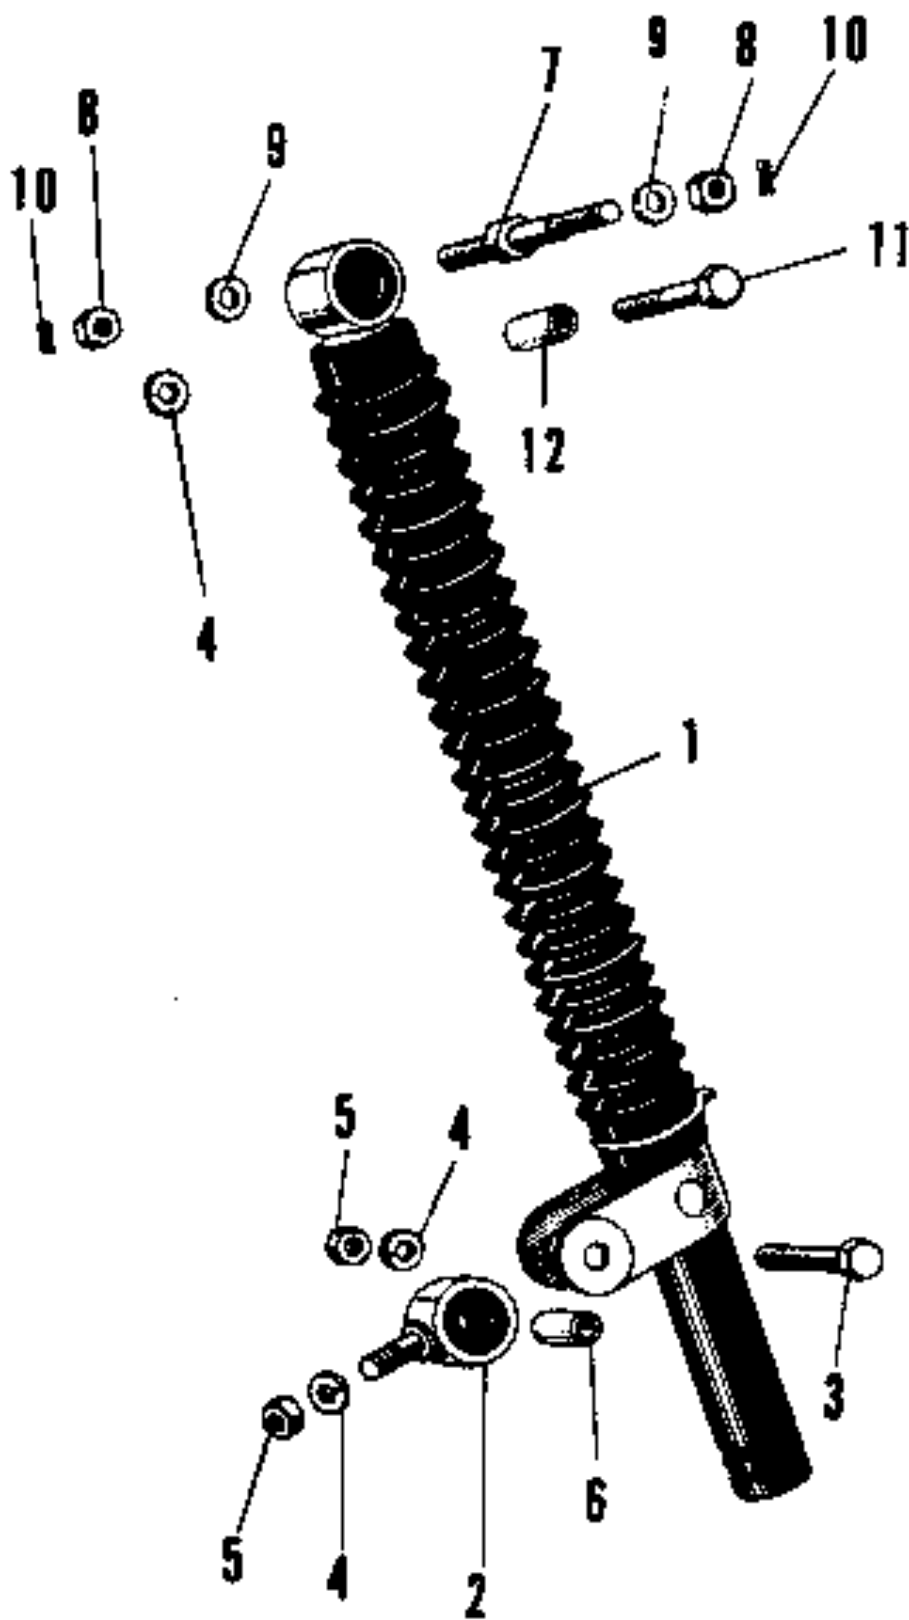

1968 Samurai PARTS DIAGRAM

STEERING DAMPER

1968 Samurai PARTS LIST

STEERING DAMPER

ITEM NAME	PART NUMBER	QUANTITY
OIL DAMPER STEERING (Ref # 1~6)	46117-003	1
BOLT OIL DAMPER REAR (Ref # 2)	46119-002	1
AXLE OIL DAMPER PIVOT (Ref # 3)	46120-002	1
WASHER SPRING 8MM (Ref # 4)	461F0800	1
NUT,8MM (Ref # 5)	311B0800	1
COLLAR PIVOT AXLE (Ref # 6)	46121-001	1
NUT,LOCK,8MM (Ref # 8)	92015-1124	1
WASHER PLAIN 8MM (Ref # 9)	411B0800	1
UNAVAILABLE IN PRICE BOOK (Ref # 11)	116B0855	1
COLLAR (Ref # 12)	92027-092	1