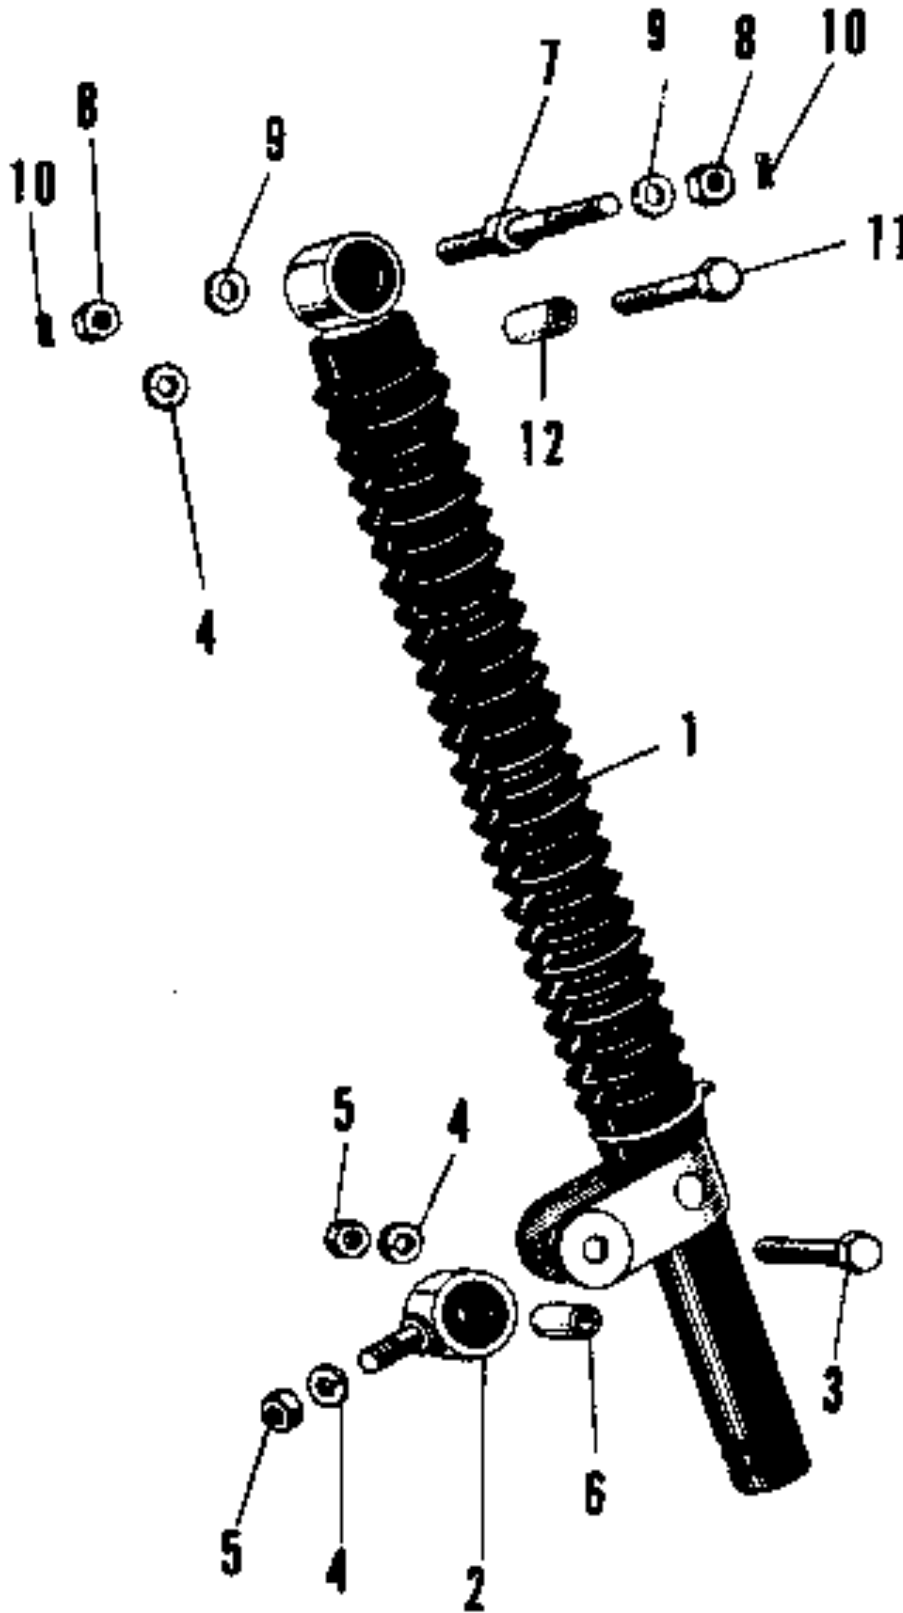

1966 Samurai PARTS DIAGRAM

STEERING DAMPER

1966 Samurai PARTS LIST

STEERING DAMPER

ITEM NAME	PART NUMBER	QUANTITY
OIL DAMPER STEERING (Ref # 1~6)	46117-003	1
BOLT OIL DAMPER REAR (Ref # 2)	46119-002	1
AXLE OIL DAMPER PIVOT (Ref # 3)	46120-002	1
WASHER SPRING 8MM (Ref # 4)	461F0800	2
NUT,8MM (Ref # 5)	311B0800	2
COLLAR PIVOT AXLE (Ref # 6)	46121-001	2
NUT,LOCK,8MM (Ref # 8)	92015-1124	1
WASHER PLAIN 8MM (Ref # 9)	411B0800	1
UNAVAILABLE IN PRICE BOOK (Ref # 11)	116B0855	1
COLLAR (Ref # 12)	92027-092	1