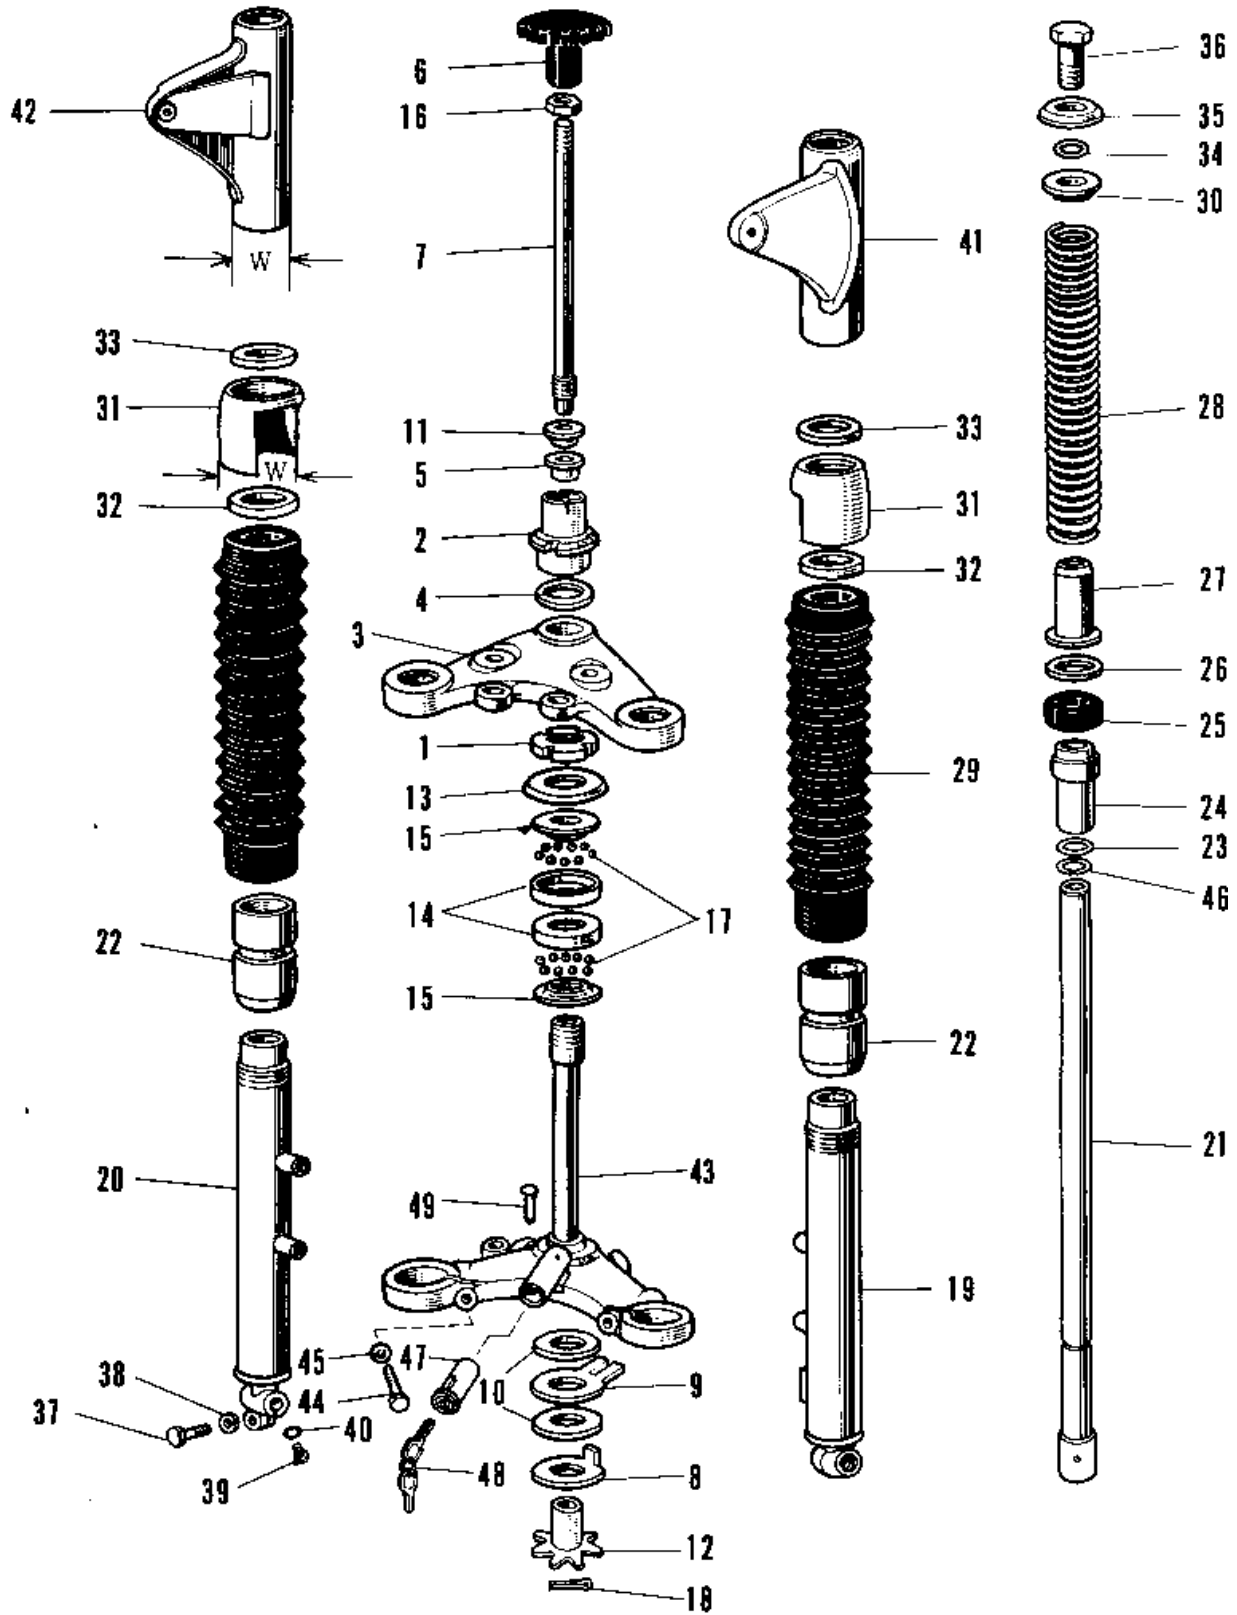

## 1971 A7SS-B PARTS DIAGRAM

FRONT FORK A1A-A7SSA

## 1971 A7SS-B PARTS LIST

FRONT FORK A1A-A7SSA

ITEM NAME	PART NUMBER	QUANTITY
COVER FORK DUST (Ref # 29)	44027-006	1
GUIDE FORK SPRING (Ref # 30)	44028-009	1
GUIDE-FORK COVER (Ref # 31)	44030-008	1
HOLDER DUST COVER (Ref # 32)	44035-001	1
GASKET-FORK COVER (Ref # 33)	44045-031	1
'O' RING FORK BOLT (Ref # 34)	44046-006	1
WASHER FORK BOLT (Ref # 35)	44043-029	1
BOLT FORK FITTING (Ref # 36)	44041-011	1
BOLT-SMALL-UPSET,8X30 (Ref # 37)	115G0830	1
WASHER SPRING 8MM (Ref # 38)	461F0800	1
SCREW PAN HEAD 4X8 (Ref # 39)	220B0408	1
GASKET FORK DRAIN PLG (Ref # 40)	44045-002	1
COVER-L.H FORK,BLACK (Ref # 41)	44033-030-10	1
COVER-R.H FORK,BLACK (Ref # 42)	44034-029-10	1
STEM STEERING (Ref # 43)	44037-015	1
BOLT PINCH (Ref # 44)	44041-010	1
WASHER SPRING 10MM (Ref # 45)	461F1000	1
CIRCLIP Z8MM (Ref # 46)	481J2800	1
UNAVAILABLE IN PRICE BOOK (Ref # 47, 48)	27017-011	1
KEY SET NO 521 (Ref # 48)	27008-027-21	2
KEY SET NO 523 (Ref # 48)	27008-027-23	1
KEY SET NO 524 (Ref # 48)	27008-027-24	1
KEY SET NO. 525 (Ref # 48)	27008-027-25	1
SCREW RIVET (Ref # 49)	92099-001	1