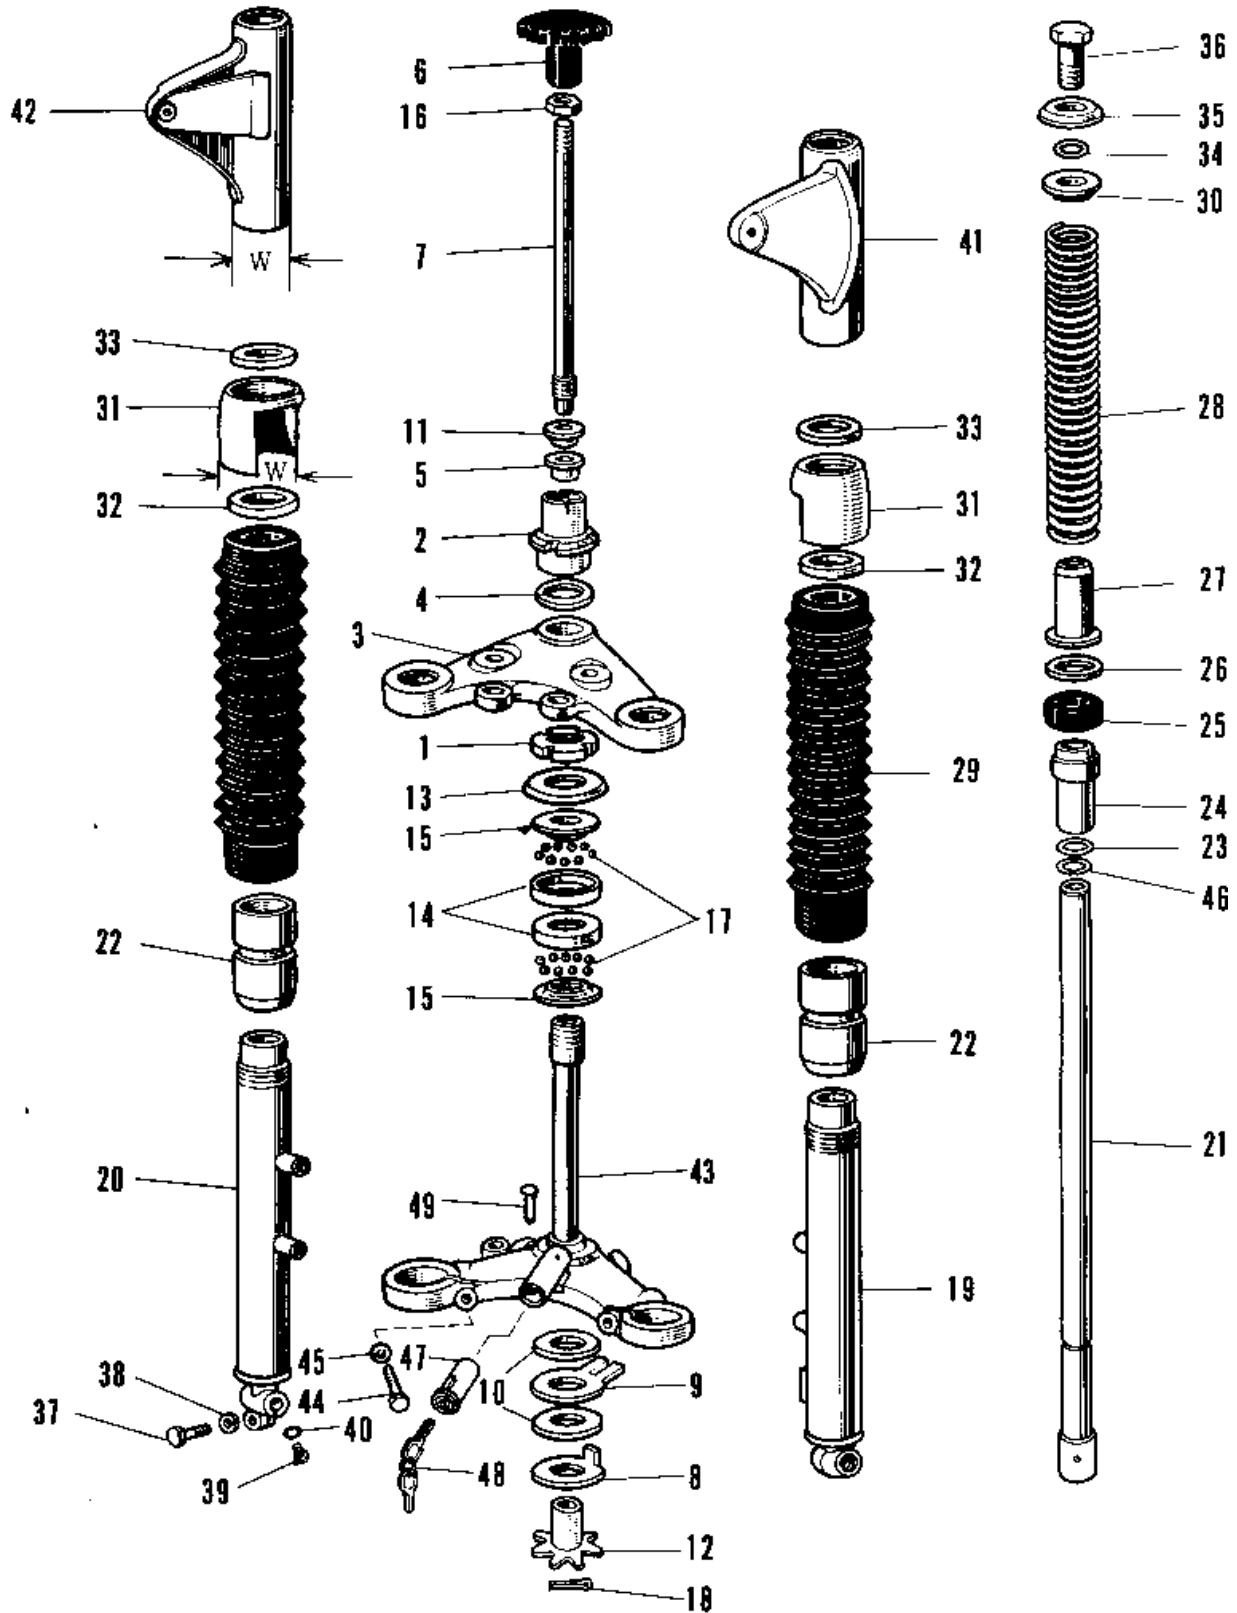

# 1967 Avenger SS PARTS DIAGRAM

FRONT FORK A1A-A7SSA

## FRONT FORK A1A-A7SSA

ITEM NAME	PART NUMBER	QUANTITY
COVER FORK DUST (Ref # 29)	44027-006	2
GUIDE FORK SPRING (Ref # 30)	44028-009	2
GUIDE-FORK COVER (Ref # 31)	44030-008	2
HOLDER DUST COVER (Ref # 32)	44035-001	2
GASKET-FORK COVER (Ref # 33)	44045-031	2
'O' RING FORK BOLT (Ref # 34)	44046-006	2
WASHER FORK BOLT (Ref # 35)	44043-029	2
BOLT FORK FITTING (Ref # 36)	44041-011	2
BOLT-SMALL-UPSET,8X30 (Ref # 37)	115G0830	1
WASHER SPRING 8MM (Ref # 38)	461F0800	1
SCREW PAN HEAD 4X8 (Ref # 39)	220B0408	2
GASKET FORK DRAIN PLG (Ref # 40)	44045-002	2
COVER-L.H FORK,BLACK (Ref # 41)	44033-030-10	1
COVER-R.H FORK,BLACK (Ref # 42)	44034-029-10	1
STEM STEERING (Ref # 43)	44037-015	1
BOLT PINCH (Ref # 44)	44041-010	2
WASHER SPRING 10MM (Ref # 45)	461F1000	2
CIRCLIP Z8MM (Ref # 46)	481J2800	2
UNAVAILABLE IN PRICE BOOK (Ref # 47, 48)	27017-011	1
KEY SET NO 521 (Ref # 48)	27008-027-21	1
KEY SET NO 521 (Ref # 48)	27008-027-21	1
KEY SET NO 523 (Ref # 48)	27008-027-23	1
KEY SET NO 524 (Ref # 48)	27008-027-24	1
KEY SET NO. 525 (Ref # 48)	27008-027-25	1
SCREW RIVET (Ref # 49)	92099-001	1