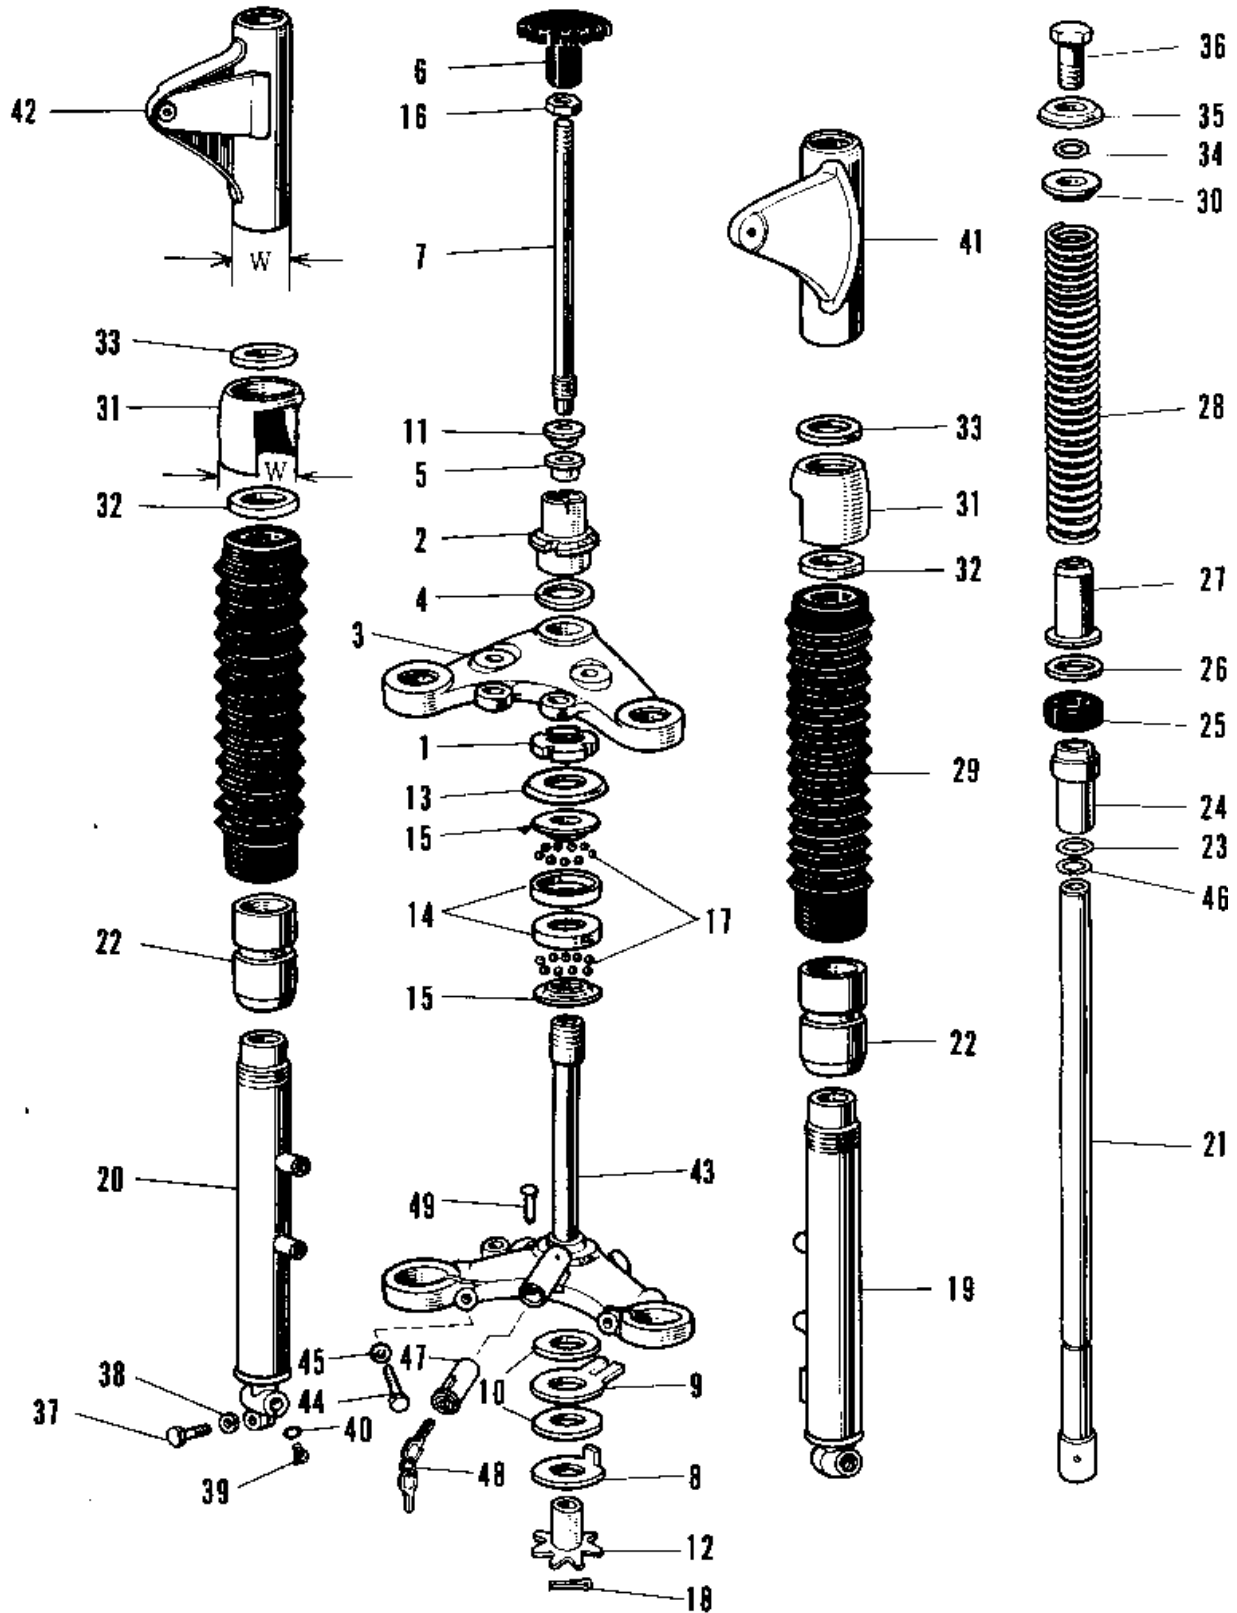

1970 Avenger PARTS DIAGRAM

FRONT FORK A1A-A7SSA