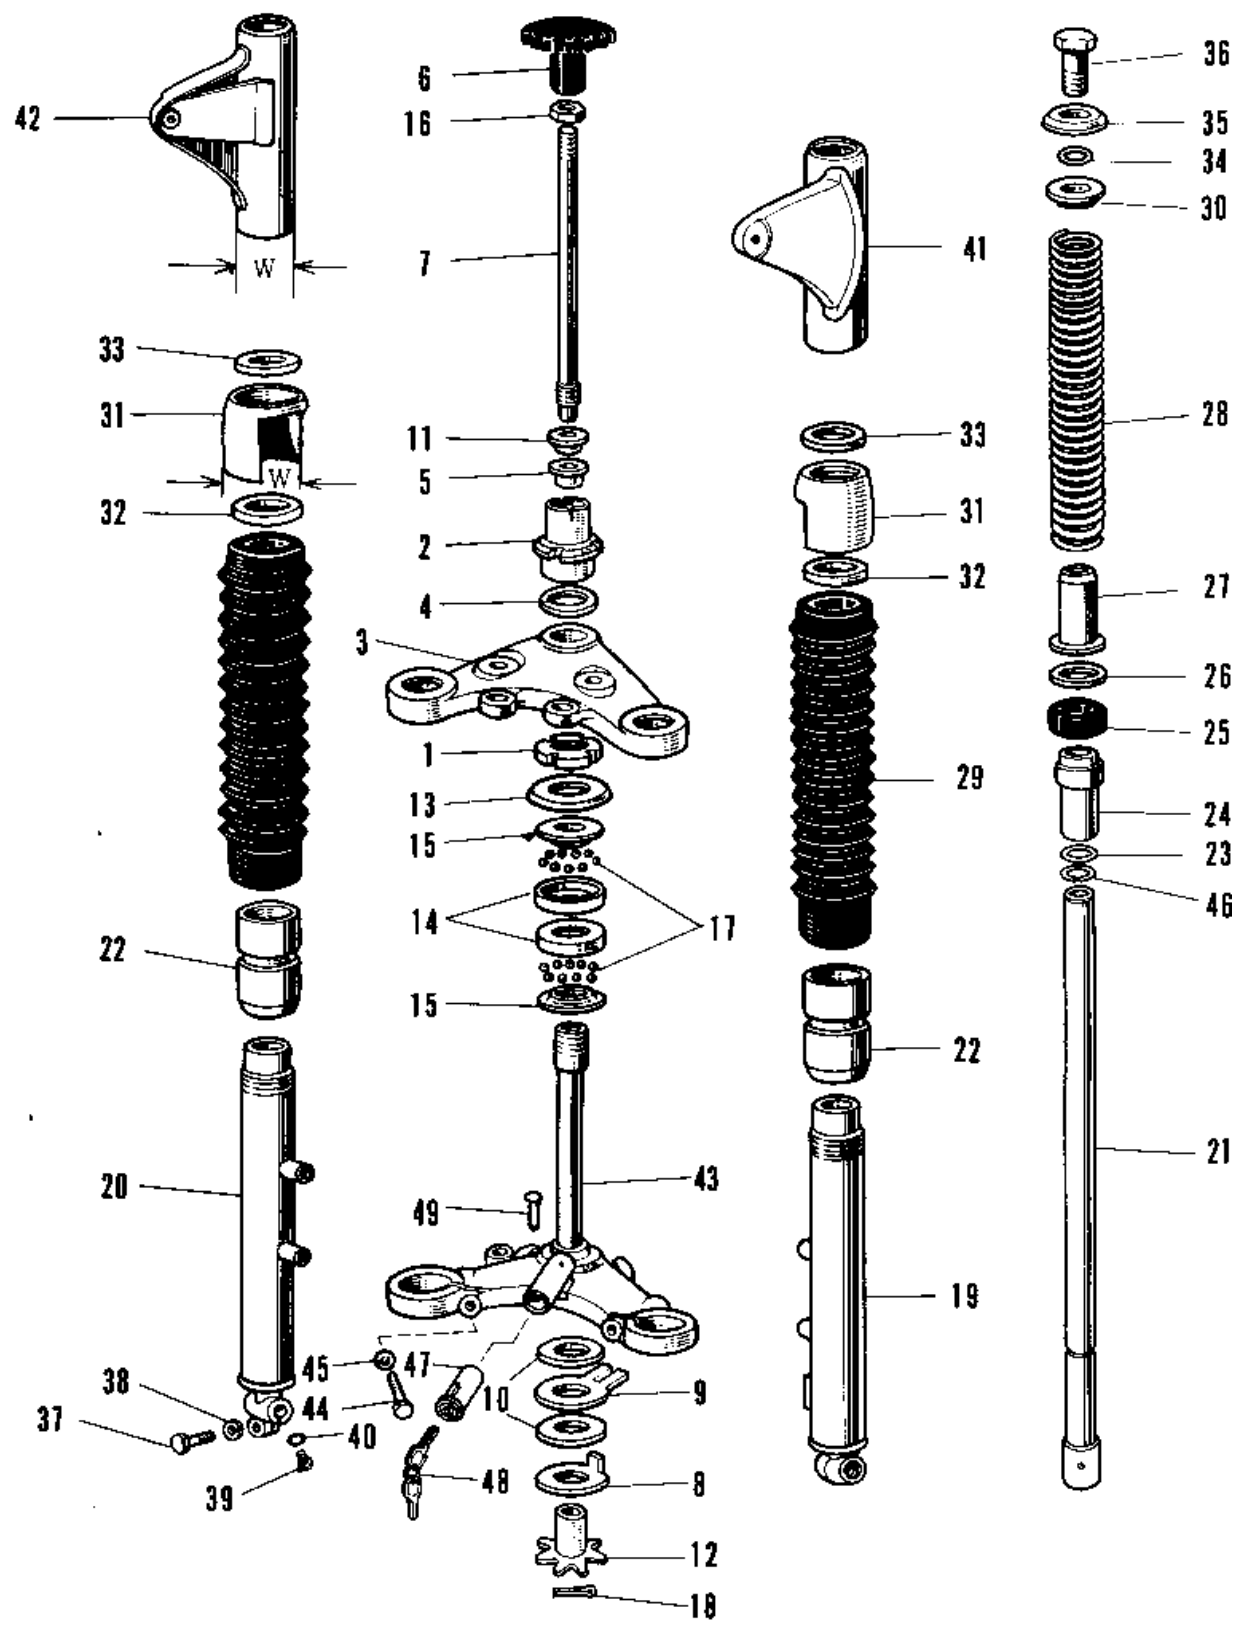

# 1969 Avenger PARTS DIAGRAM

FRONT FORK A1A-A7SSA

# 1969 Avenger PARTS LIST

FRONT FORK A1A-A7SSA

ITEM NAME	PART NUMBER	QUANTITY
NUT STEERING STEM LCK (Ref # 1)	92090-007	1
NUT STEERING STEM (Ref # 2)	92090-014	1
HEAD STEERING STEM (Ref # 3)	44039-026	1
WASHER STEERING STEM (Ref # 4)	46100-001	1
BUSH STRNG DAMPER ROD (Ref # 5)	46103-001	1
KNOB STEERING DAMPER (Ref # 6)	46101-001	1
ROD STEERING DAMPER (Ref # 7)	46102-005	1
DISC STTERING DAMPER (Ref # 8)	46106-001	1
STOPPER STEERING DAMP (Ref # 9)	46105-001	1
DISC STRNG DAMP FRCTN (Ref # 10)	46104-001	2
WASHER STRNG DAMP NUT (Ref # 11)	46108-001	1
SPRING FRICTION DISC (Ref # 12)	46123-001	1
CAP STEERING STEM (Ref # 13)	46098-006	1
RACE STRNG STEM BERNG (Ref # 14)	92048-006	2
CONE STRNG STEM BERNG (Ref # 15)	92047-006	2
NUT STEERING DAMP LCK (Ref # 16)	92016-001	1
BALL STEEL 1/4' (Ref # 17)	600A0800	38
PIN COTTER 2.0X15 (Ref # 18)	550D2015	1
FORK-FRONT,BLACK (Ref # 3, 19~)	44001-057-10	1
TUBE,LH,FORK OUTER (Ref # 19)	44005-013	1
TUBE,RH,FORK OUTER (Ref # 20)	44006-011	1
TUBE FORK INNER (Ref # 21)	44013-015	2
NUT FORK OUTER TUBE (Ref # 22)	44007-010	2
'O' RING OUTER TUBE (Ref # 23)	44046-016	2
GUIDE FORK INNER TUBE (Ref # 24)	44015-006	2
OIL SEAL FORK (Ref # 25)	44009-005	2
WASHER (Ref # 26)	44043-020	2
DUST SHIELD FORK (Ref # 27)	44010-008	2
SPRING FORK (Ref # 28)	44026-013	2