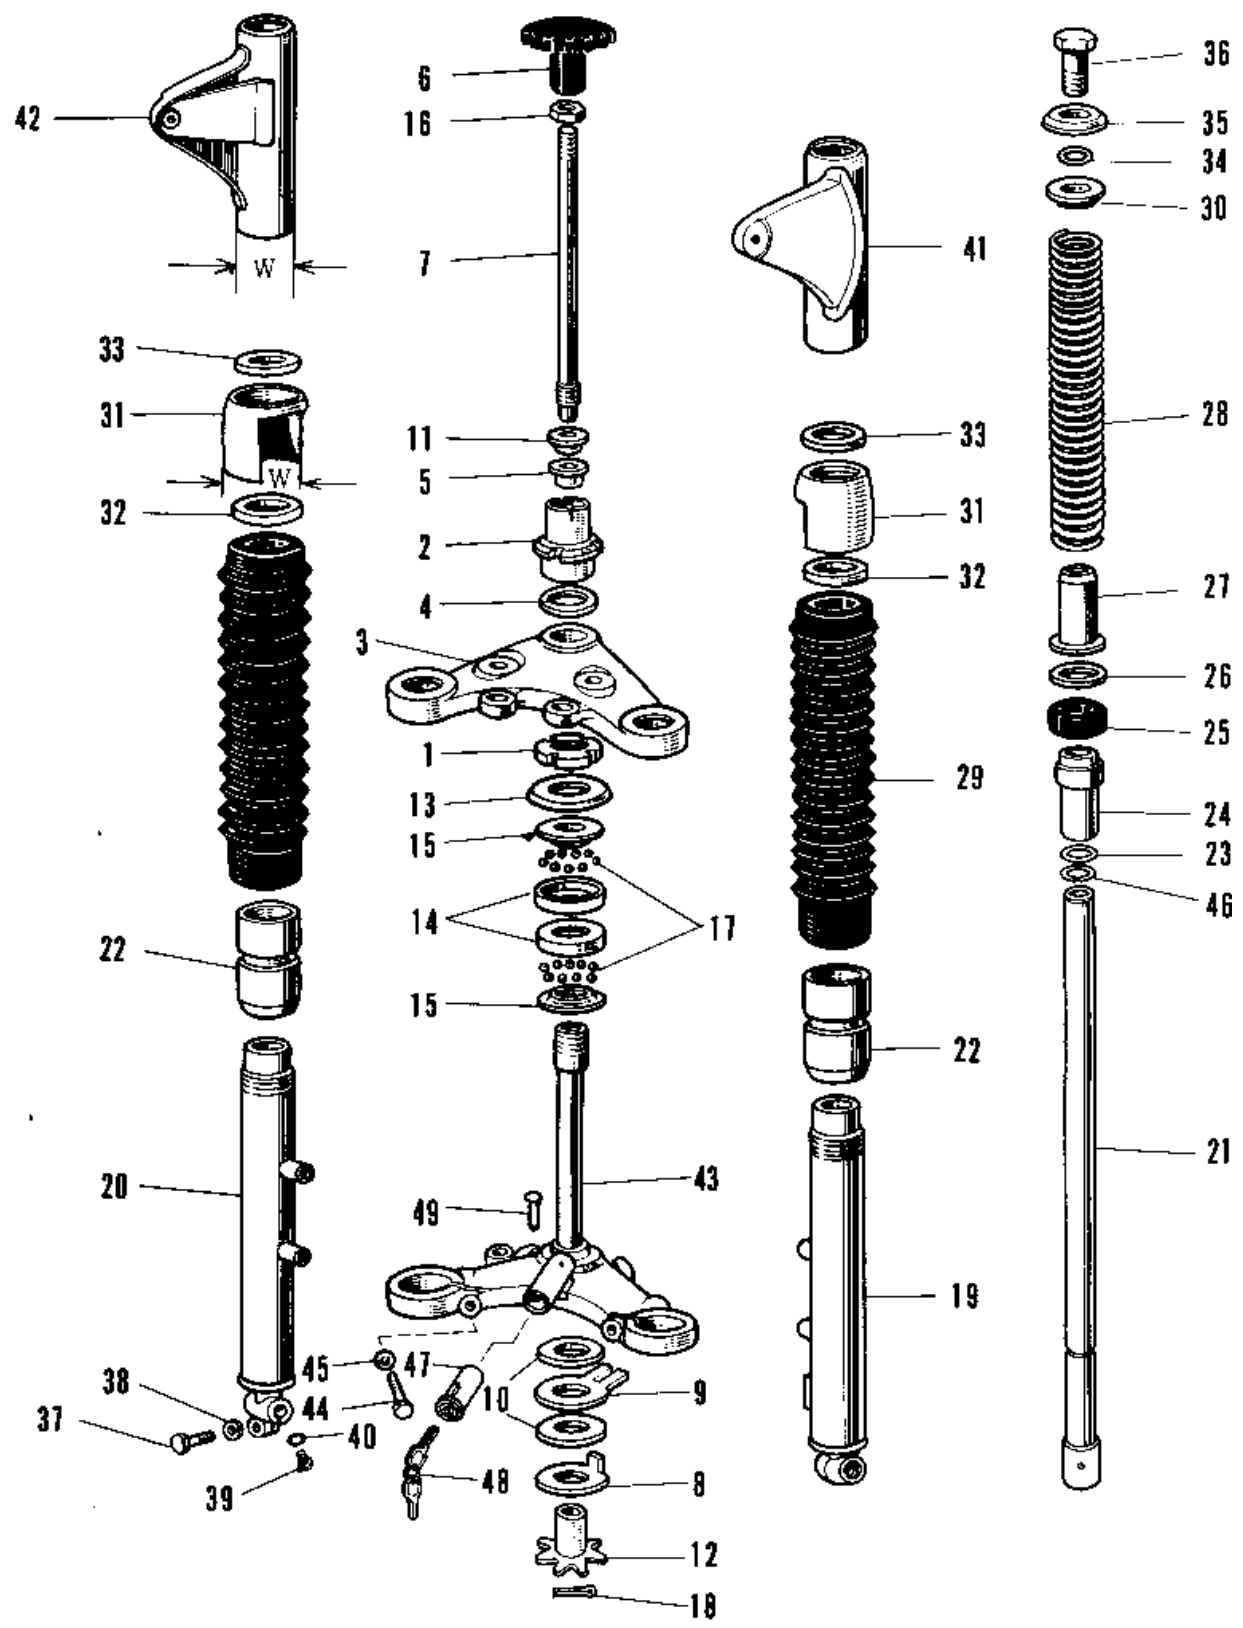

1968 Avenger PARTS DIAGRAM

FRONT FORK A1A-A7SSA