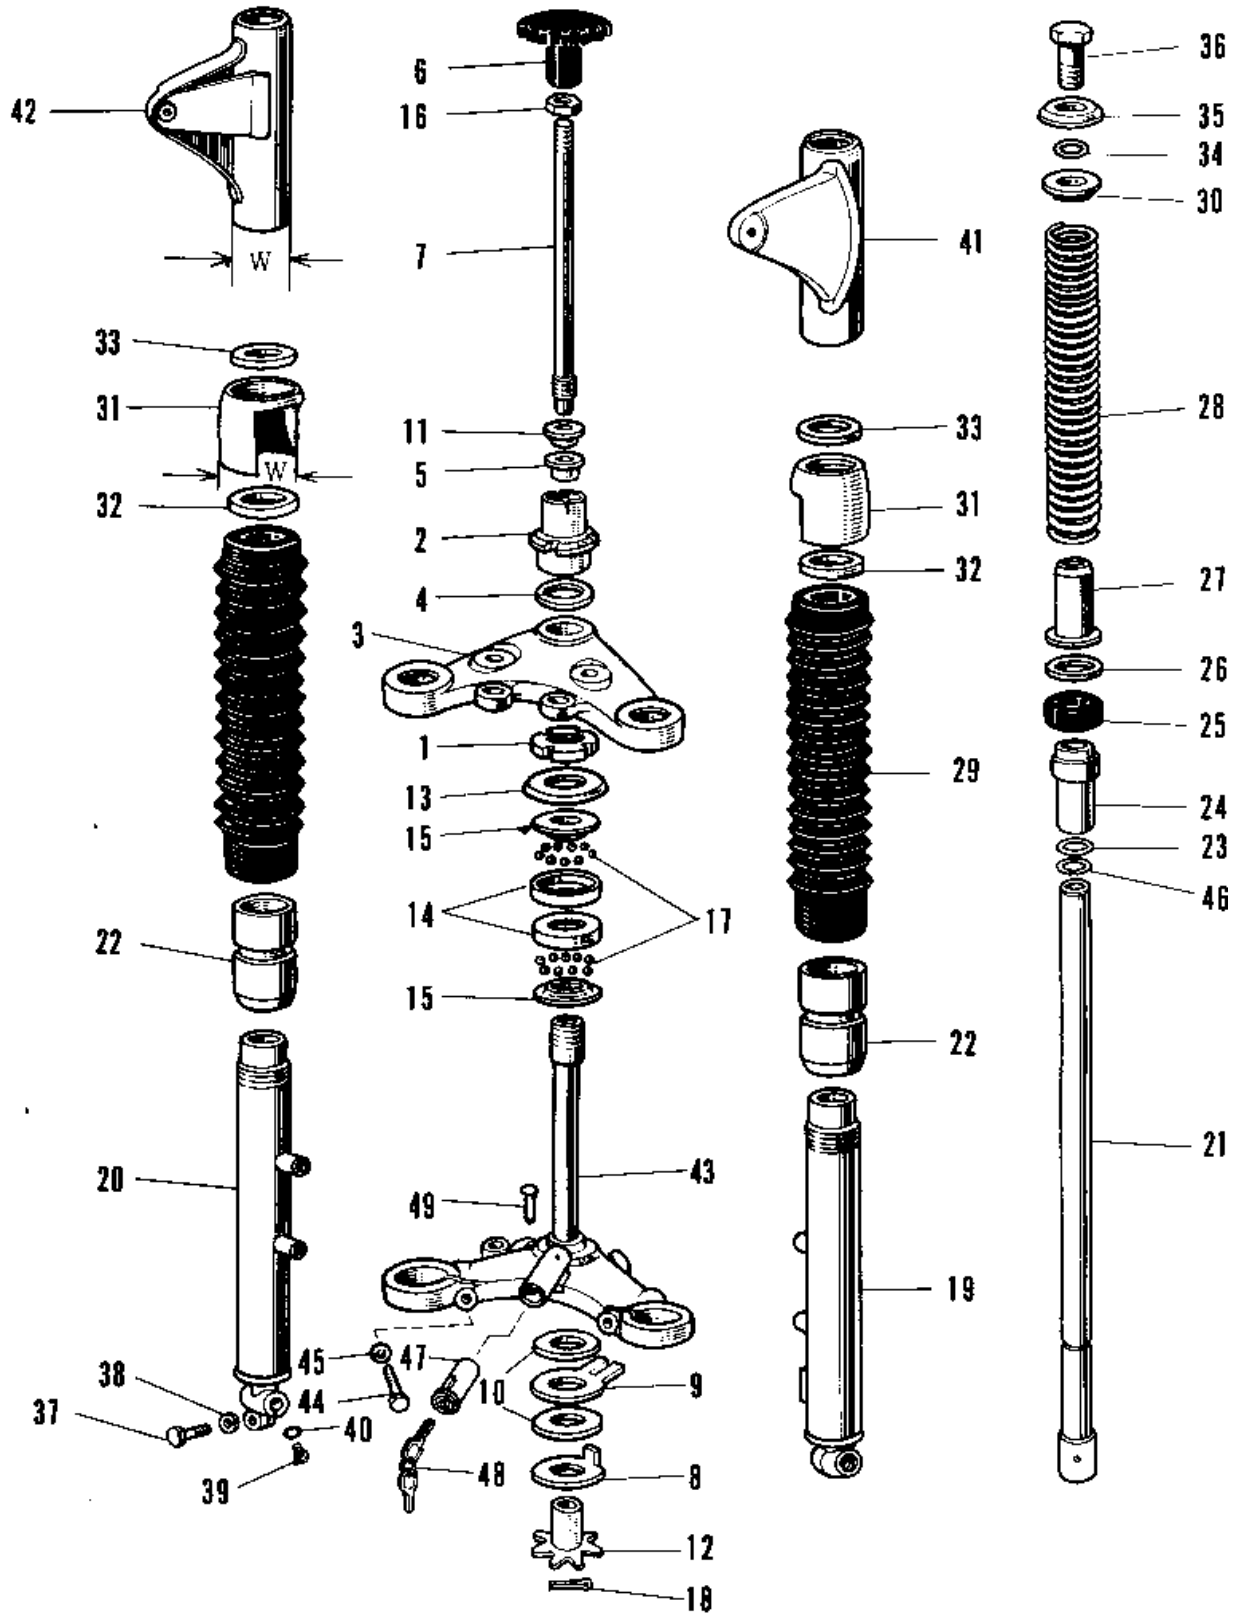

1967 Avenger PARTS DIAGRAM

FRONT FORK A1A-A7SSA