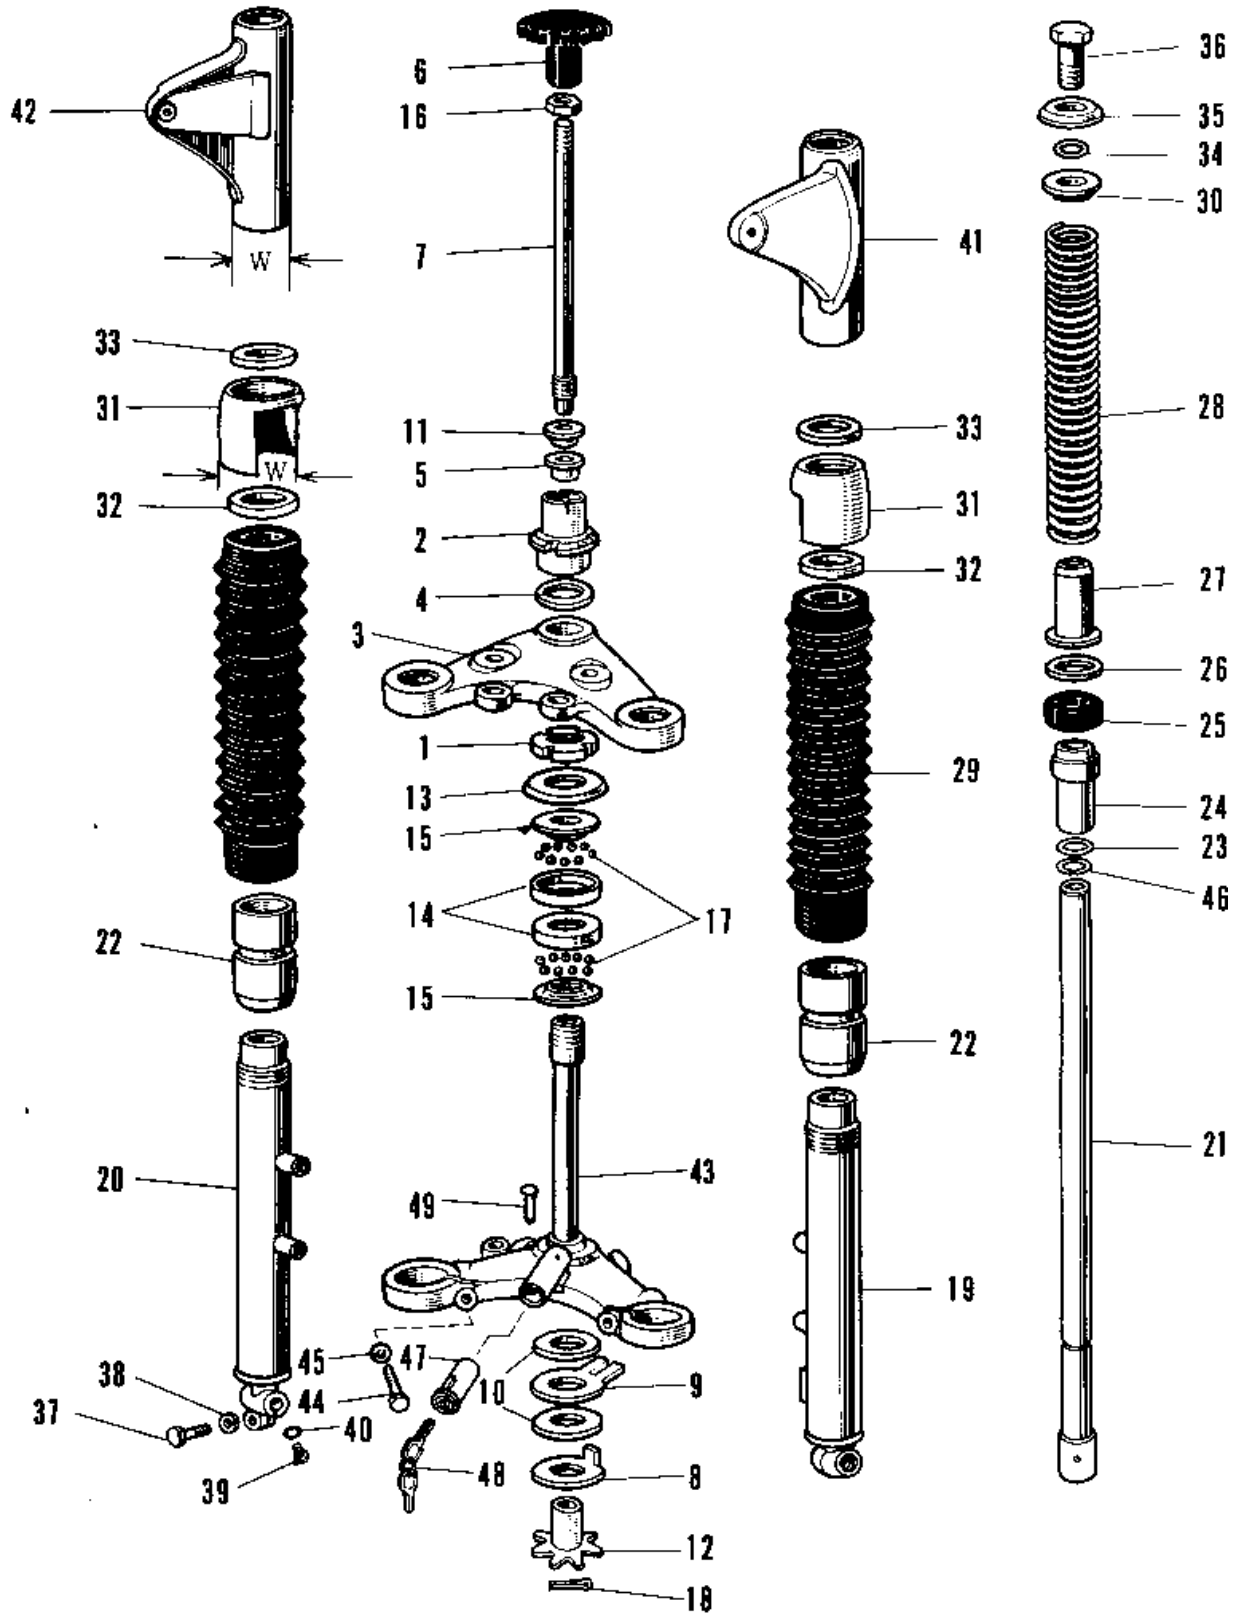

# 1969 A1SS PARTS DIAGRAM

FRONT FORK A1A-A7SSA

## FRONT FORK A1A-A7SSA

ITEM NAME	PART NUMBER	QUANTITY
COVER FORK DUST (Ref # 29)	44027-006	2
GUIDE FORK SPRING (Ref # 30)	44028-009	2
GUIDE-FORK COVER (Ref # 31)	44030-008	2
HOLDER DUST COVER (Ref # 32)	44035-001	2
GASKET-FORK COVER (Ref # 33)	44045-031	2
'O' RING FORK BOLT (Ref # 34)	44046-006	2
WASHER FORK BOLT (Ref # 35)	44043-029	2
BOLT FORK FITTING (Ref # 36)	44041-011	2
BOLT-SMALL-UPSET,8X30 (Ref # 37)	115G0830	1
WASHER SPRING 8MM (Ref # 38)	461F0800	1
SCREW PAN HEAD 4X8 (Ref # 39)	220B0408	2
GASKET FORK DRAIN PLG (Ref # 40)	44045-002	2
COVER-L.H FORK,BLACK (Ref # 41)	44033-030-10	1
COVER-R.H FORK,BLACK (Ref # 42)	44034-029-10	1
STEM STEERING (Ref # 43)	44037-015	1
BOLT PINCH (Ref # 44)	44041-010	2
WASHER SPRING 10MM (Ref # 45)	461F1000	2
CIRCLIP Z8MM (Ref # 46)	481J2800	2
UNAVAILABLE IN PRICE BOOK (Ref # 47, 48)	27017-011	1
KEY SET NO 521 (Ref # 48)	27008-027-21	1
KEY SET NO 521 (Ref # 48)	27008-027-21	1
KEY SET NO 523 (Ref # 48)	27008-027-23	1
KEY SET NO 524 (Ref # 48)	27008-027-24	1
KEY SET NO. 525 (Ref # 48)	27008-027-25	1
SCREW RIVET (Ref # 49)	92099-001	1