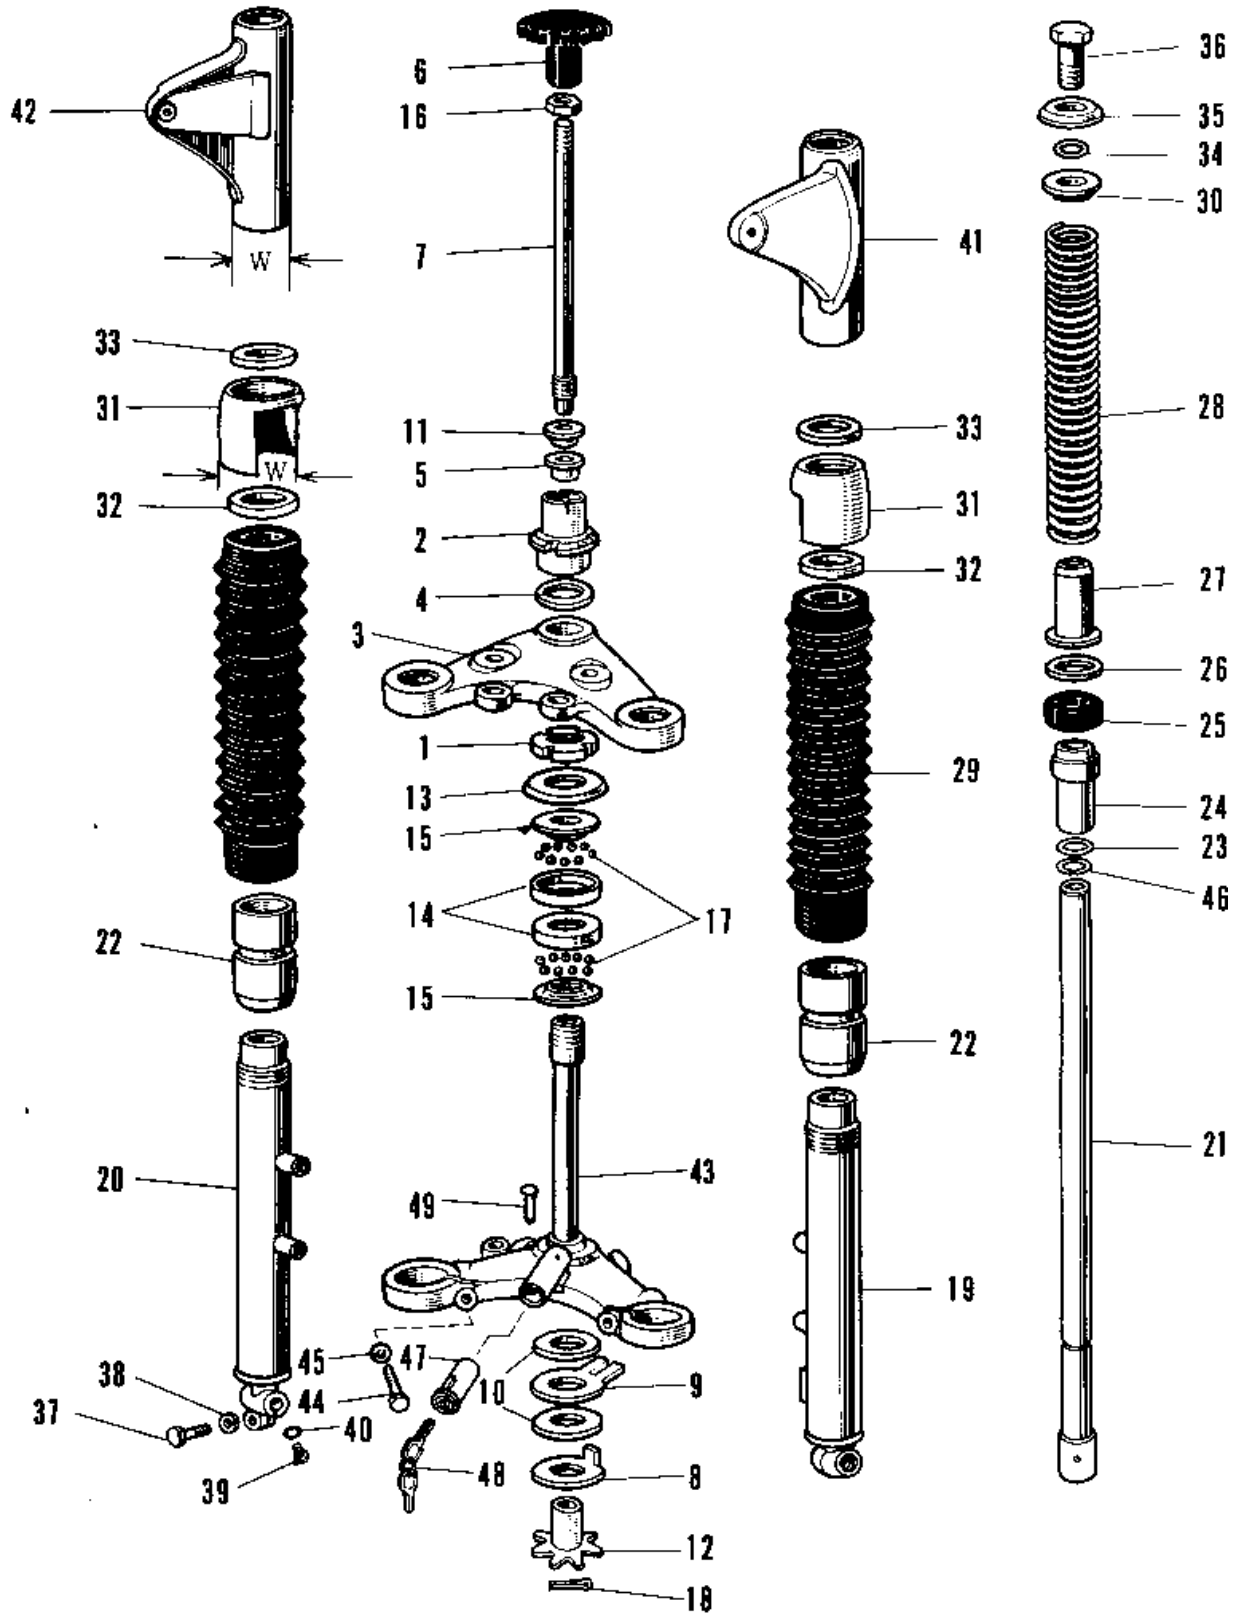

1968 A1SS PARTS DIAGRAM

FRONT FORK A1A-A7SSA