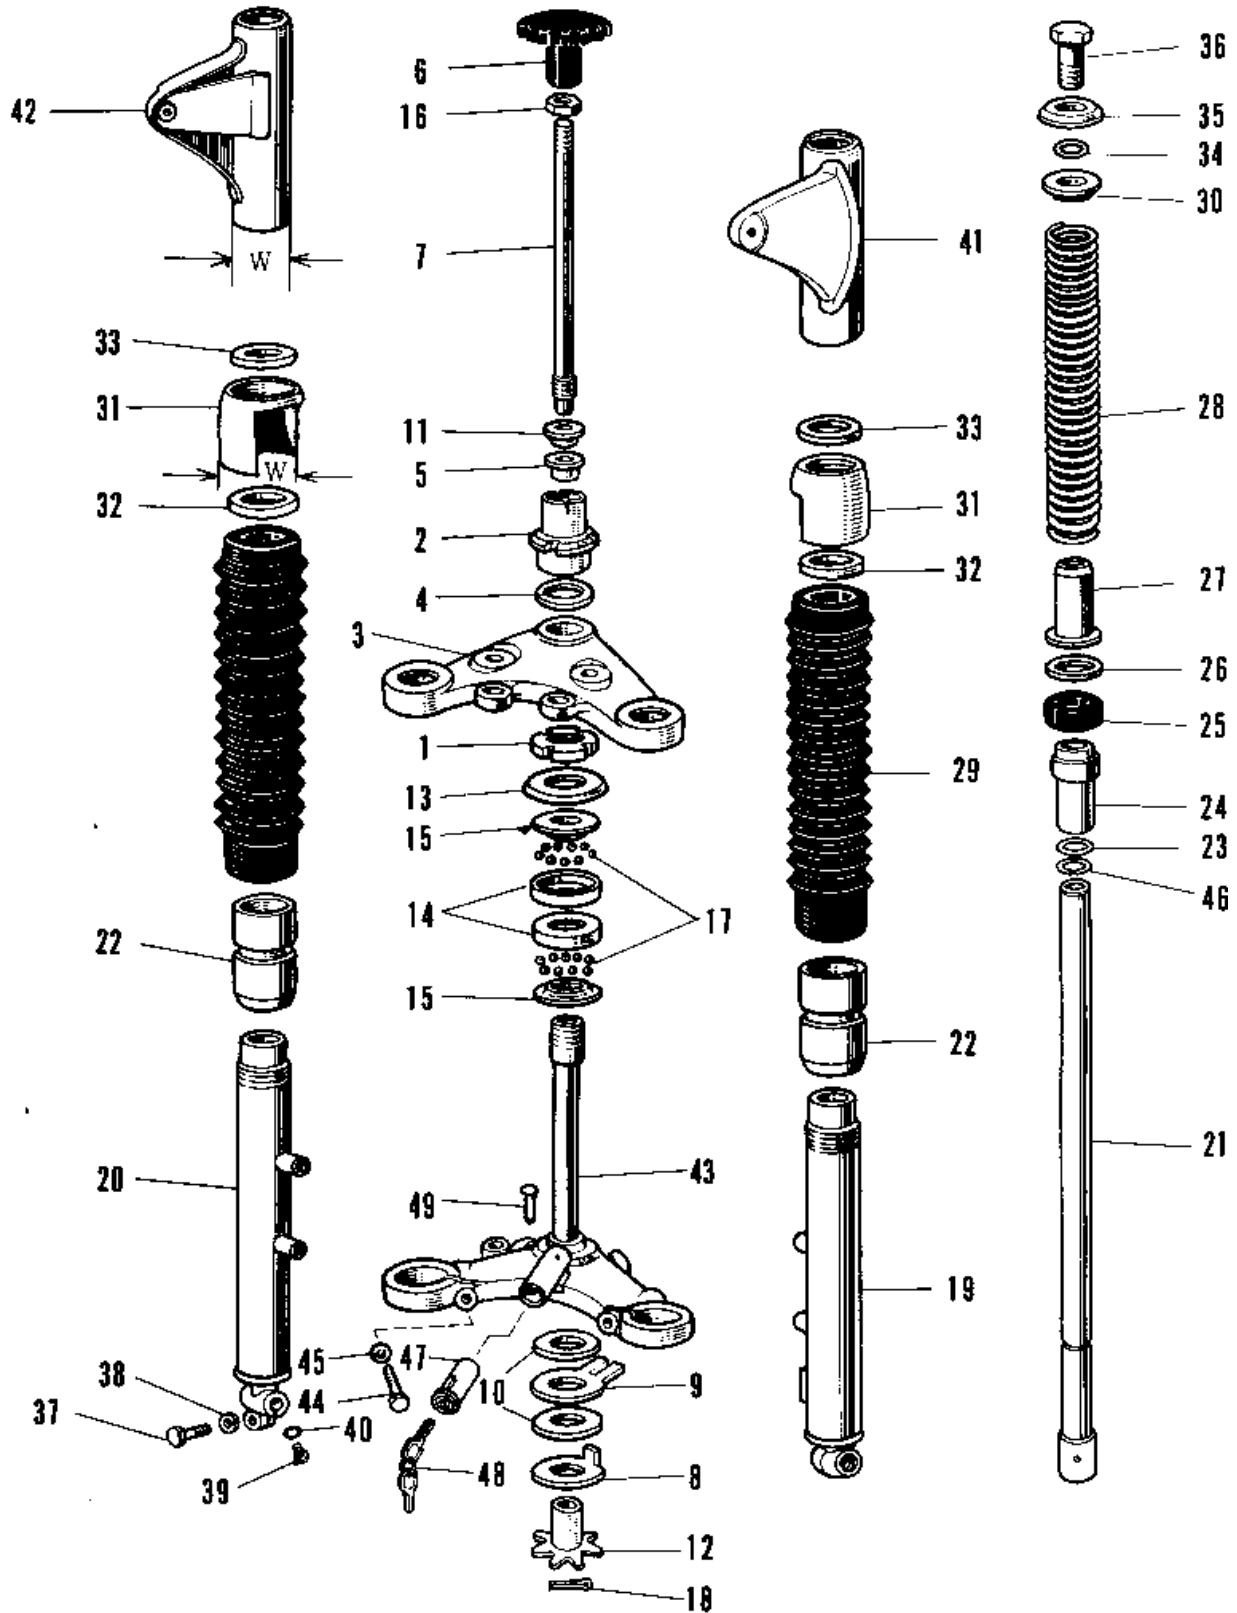

1968 Samurai PARTS DIAGRAM

FRONT FORK A1A-A7SSA