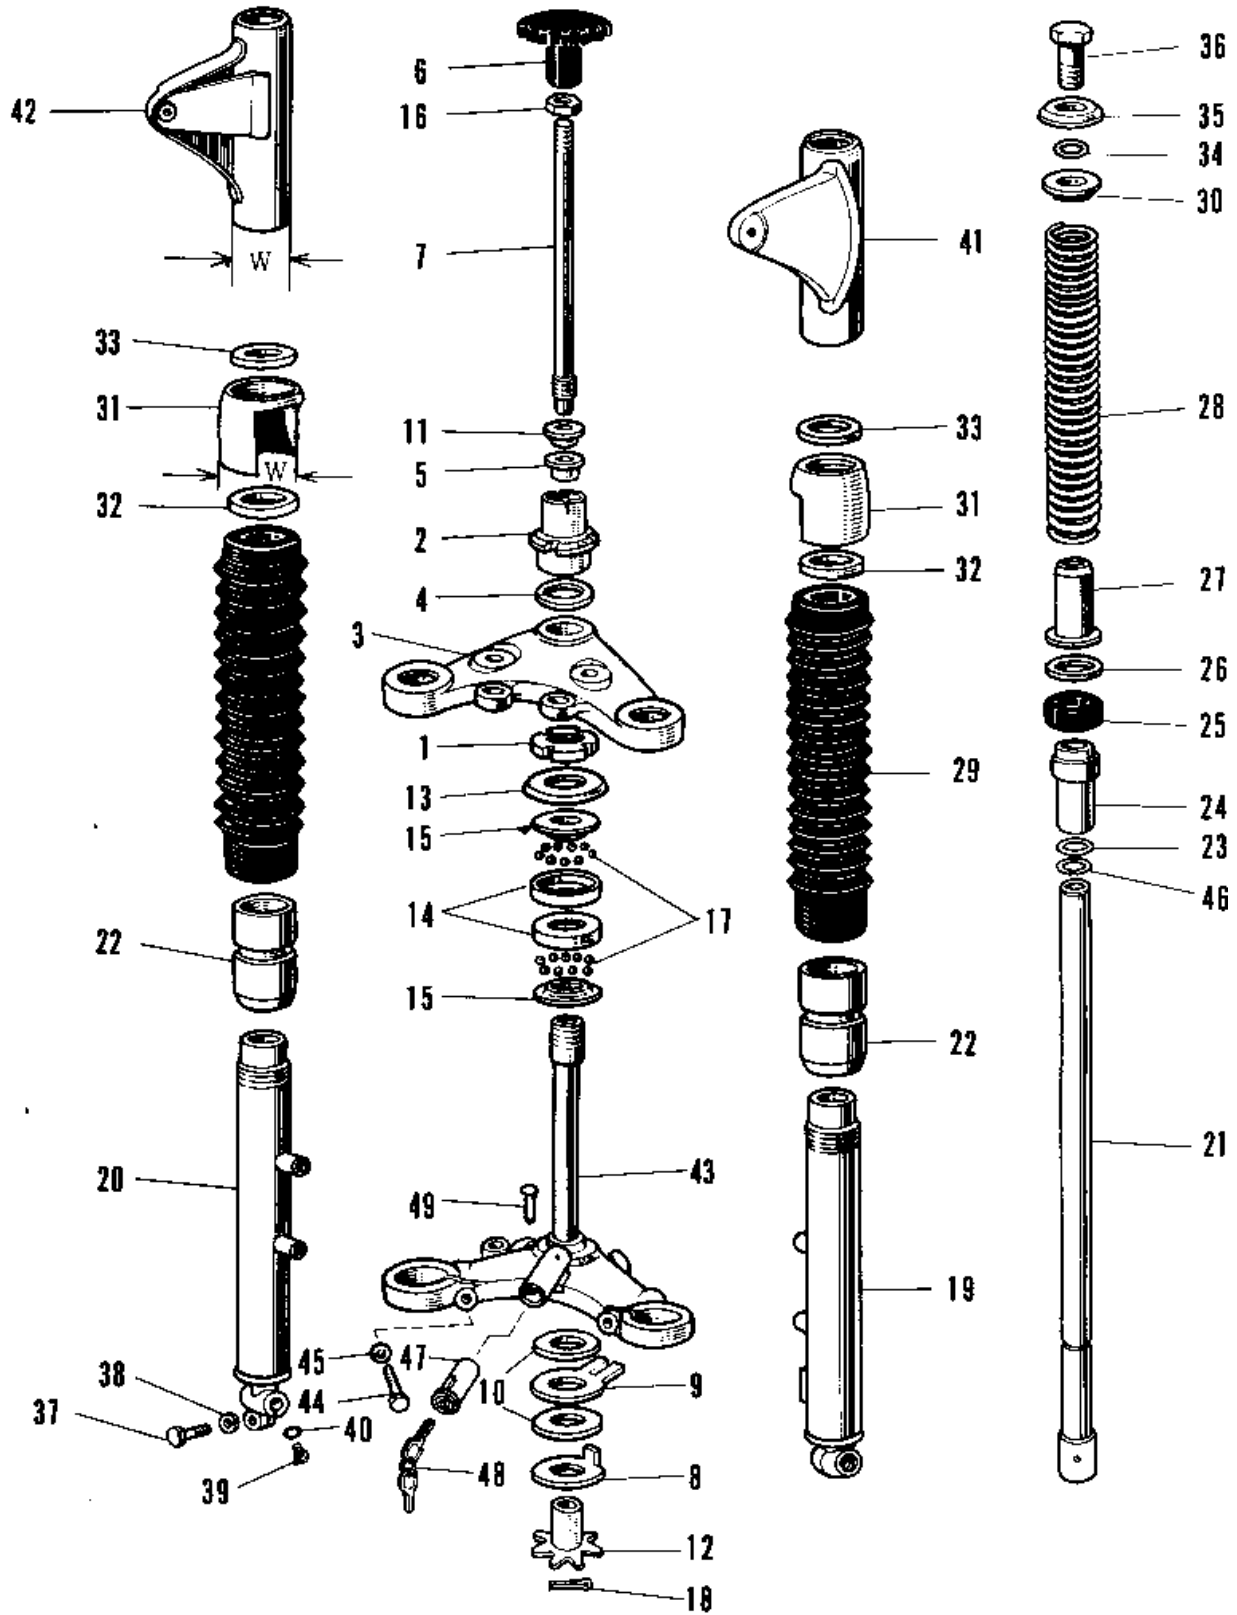

1969 Samurai PARTS DIAGRAM

FRONT FORK A1A-A7SSA