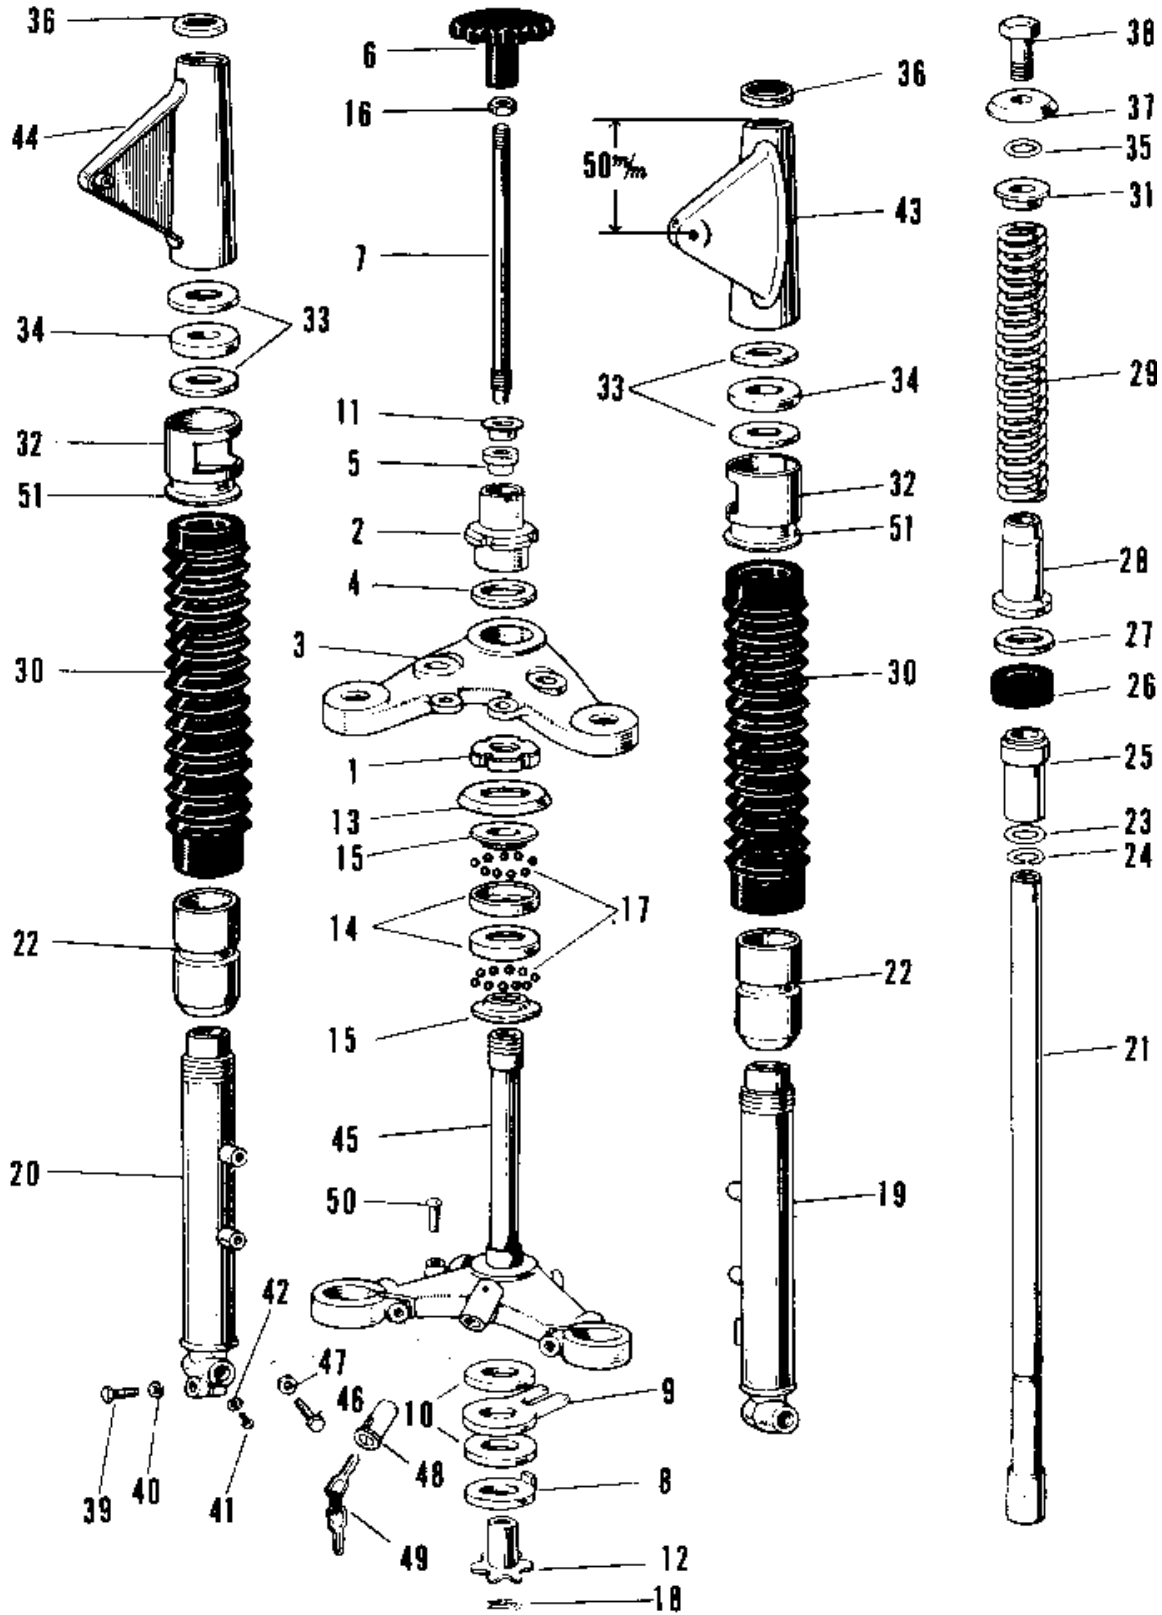

# 1968 A1SS PARTS DIAGRAM

FRONT FORK A1-A7SS

# 1968 A1SS PARTS LIST

## FRONT FORK A1-A7SS

ITEM NAME	PART NUMBER	QUANTITY
NUT STEERING STEM LCK (Ref # 1)	92090-007	1
NUT STEERING STEM (Ref # 2)	92090-014	1
HEAD STEERING STEM (Ref # 3)	44039-026	1
WASHER STEERING STEM (Ref # 4)	46100-001	1
BUSH STRNG DAMPER ROD (Ref # 5)	46103-001	1
KNOB STEERING DAMPER (Ref # 6)	46101-001	1
ROD STEERING DAMPER (Ref # 7)	46102-005	1
DISC STTERING DAMPER (Ref # 8)	46106-001	1
STOPPER STEERING DAMP (Ref # 9)	46105-001	1
DISC STRNG DAMP FRCTN (Ref # 10)	46104-001	2
WASHER STRNG DAMP NUT (Ref # 11)	46108-001	1
SPRING FRICTION DISC (Ref # 12)	46123-001	1
CAP STEERING STEM (Ref # 13)	46098-006	1
RACE STRNG STEM BERNG (Ref # 14)	92048-006	2
CONE STRNG STEM BERNG (Ref # 15)	92047-006	2
NUT STEERING DAMP LCK (Ref # 16)	92016-001	1
BALL STEEL 1/4' (Ref # 17)	600A0800	38
PIN COTTER 2.0X15 (Ref # 18)	550D2015	1
UNAVAILABLE IN PRICE BOOK (Ref # 3, 19~)	44001-034-10	NA
TUBE,LH,FORK OUTER (Ref # 19)	44005-013	1
TUBE,RH,FORK OUTER (Ref # 20)	44006-011	1
TUBE FORK INNER (Ref # 21)	44013-015	2
NUT FORK OUTER TUBE (Ref # 22)	44007-010	2
'O' RING OUTER TUBE (Ref # 23)	44046-016	2
CIRCLIP Z8MM (Ref # 24)	481J2800	2
GUIDE FORK INNER TUBE (Ref # 25)	44015-006	2
OIL SEAL FORK (Ref # 26)	44009-005	2
WASHER (Ref # 27)	44043-020	2
DUST SHIELD FORK (Ref # 28)	44010-008	2