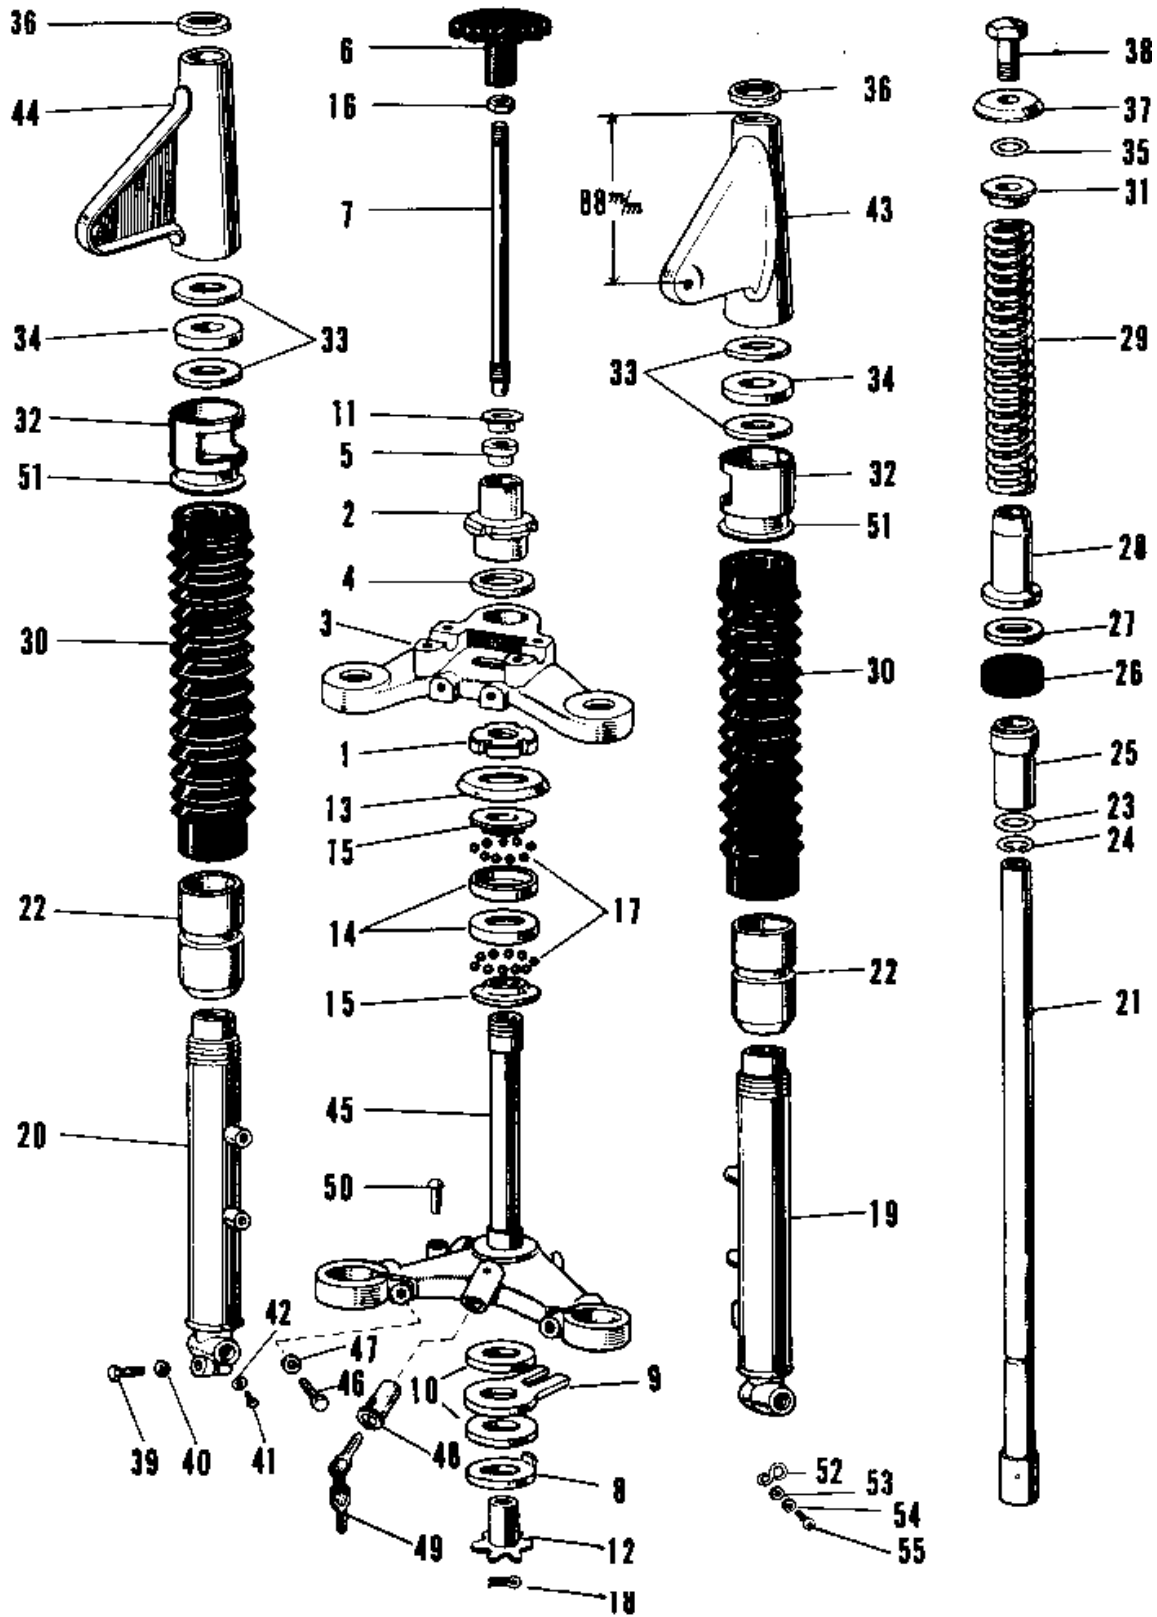

1970 Avenger PARTS DIAGRAM

FRONT FORK A1-A7SS 2