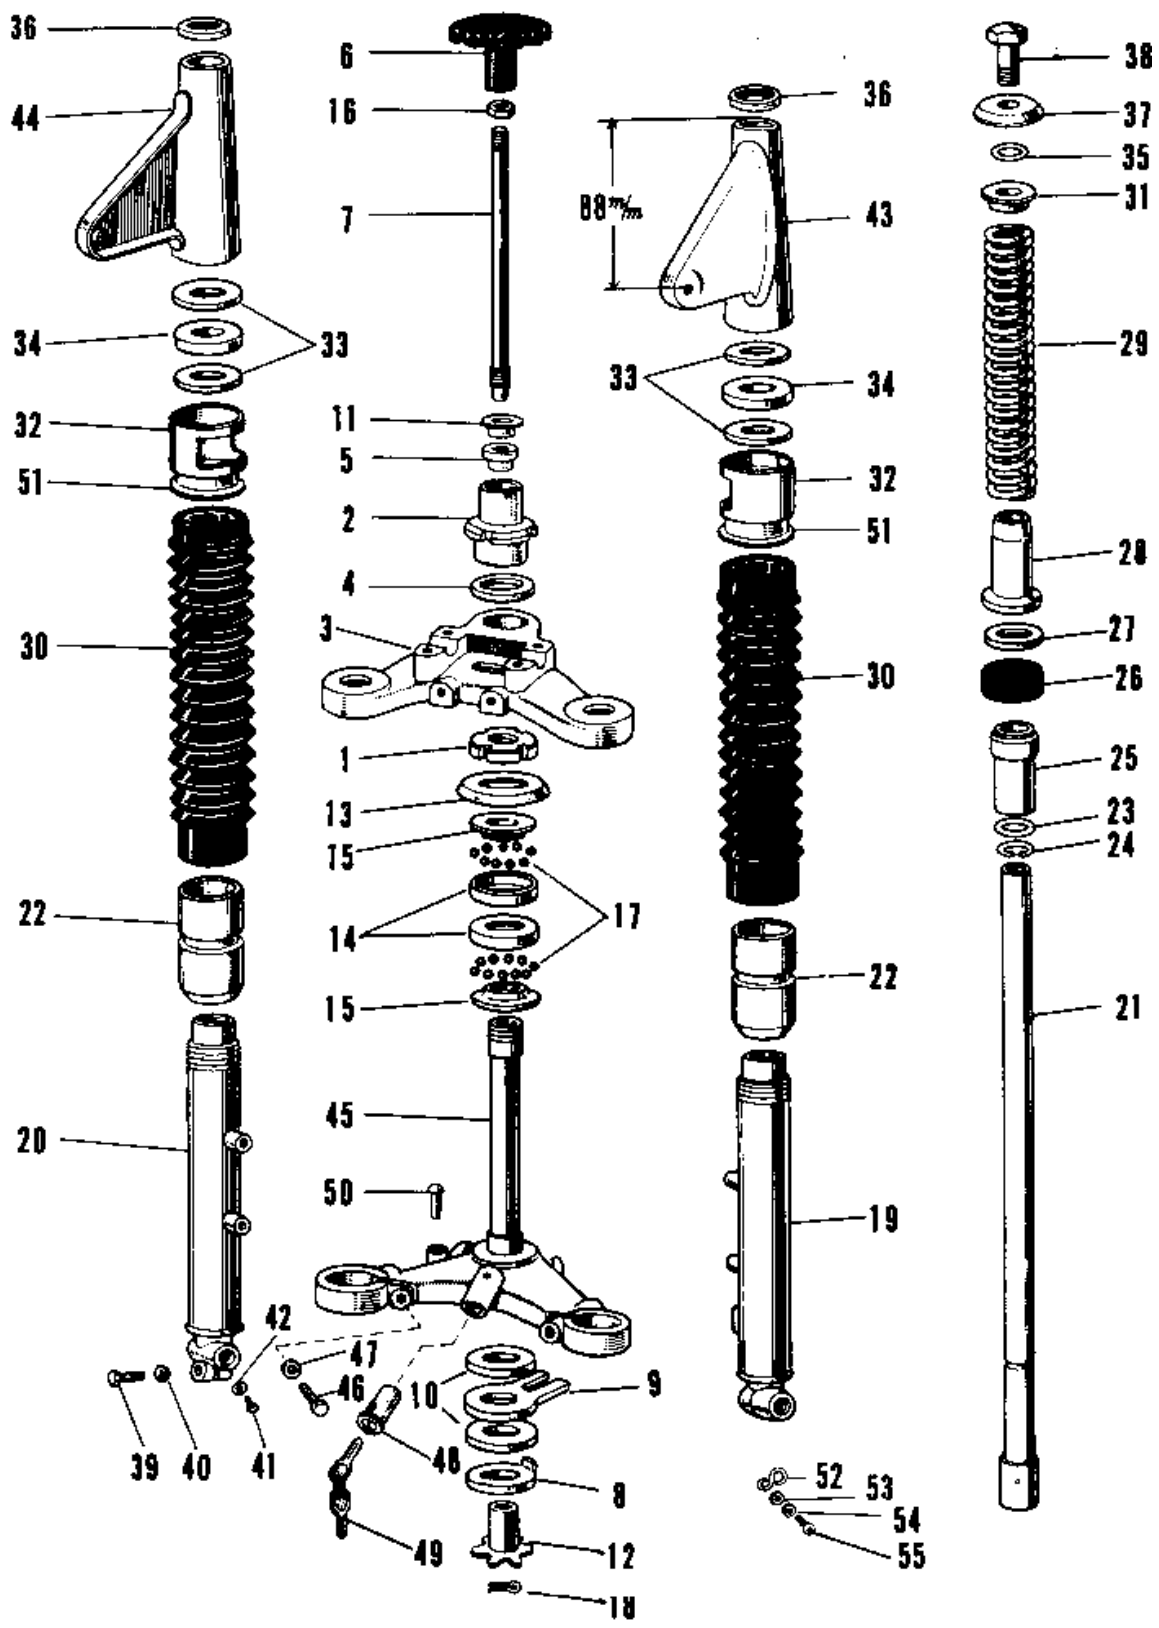

# 1968 Avenger PARTS DIAGRAM

FRONT FORK A1-A7SS 2

# 1968 Avenger PARTS LIST

## FRONT FORK A1-A7SS 2

ITEM NAME	PART NUMBER	QUANTITY
SPRING FORK (Ref # 29)	44026-013	2
COVER FORK DUST (Ref # 30)	44027-006	2
GUIDE FORK SPRING (Ref # 31)	44028-009	2
GUIDE FORK COVER (Ref # 32)	44030-005	2
WASHER FORK COVER (Ref # 33)	44043-021	4
GASKET FORK COVER (Ref # 34)	44045-019	2
'O' RING FORK BOLT (Ref # 35)	44046-006	2
CAP FORK COVER (Ref # 36)	44032-001	2
WASHER FORK BOLT (Ref # 37)	44043-029	2
BOLT FORK FITTING (Ref # 38)	44041-011	2
BOLT-SMALL-UPSET,8X30 (Ref # 39)	115G0830	1
WASHER SPRING 8MM (Ref # 40)	461F0800	1
SCREW PAN HEAD 4X8 (Ref # 41)	220B0408	2
SCREW PAN HEAD 4X8 (Ref # 41)	220B0408	2
GASKET FORK DRAIN PLG (Ref # 42)	44045-002	2
COVER L.H FORK BLACK (Ref # 43)	44033-021-10	1
COVER R.H FORK BLACK (Ref # 44)	44034-020-10	1
STEM STEERING (Ref # 45)	44037-015	1
BOLT PINCH (Ref # 46)	44041-010	2
WASHER SPRING 10MM (Ref # 47)	461F1000	2
UNAVAILABLE IN PRICE BOOK (Ref # 48, 49)	27017-011	1
UNAVAILABLE IN PRICE BOOK (Ref # 49)	27018-008	1
UNAVAILABLE IN PRICE BOOK (Ref # 49)	27018-008	1
UNAVAILABLE IN PRICE BOOK (Ref # 49)	27018-008	1
UNAVAILABLE IN PRICE BOOK (Ref # 49)	27018-008	1
UNAVAILABLE IN PRICE BOOK (Ref # 49)	27018-008	1
UNAVAILABLE IN PRICE BOOK (Ref # 50)	92008-006	1
HOLDER DUST COVER (Ref # 51)	44035-001	2
CLAMP CABLE (Ref # 52)	92037-026	1