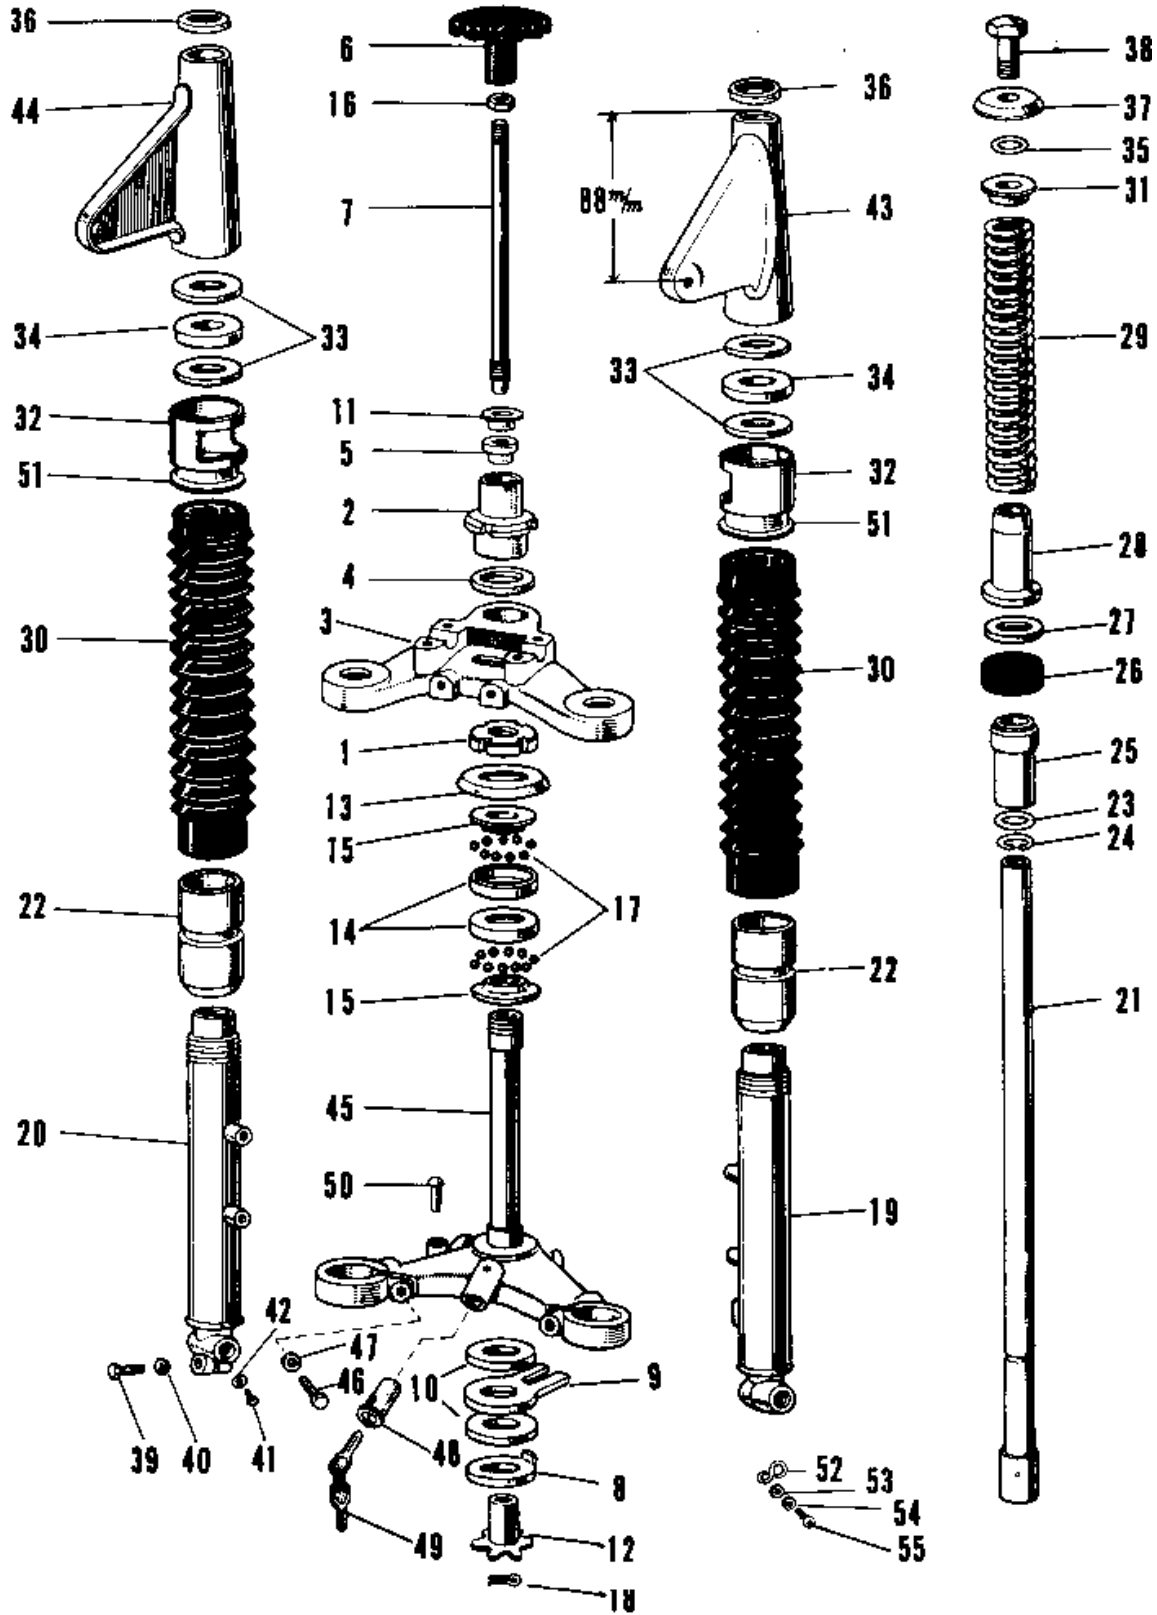

1967 Avenger PARTS DIAGRAM

FRONT FORK A1-A7SS 2