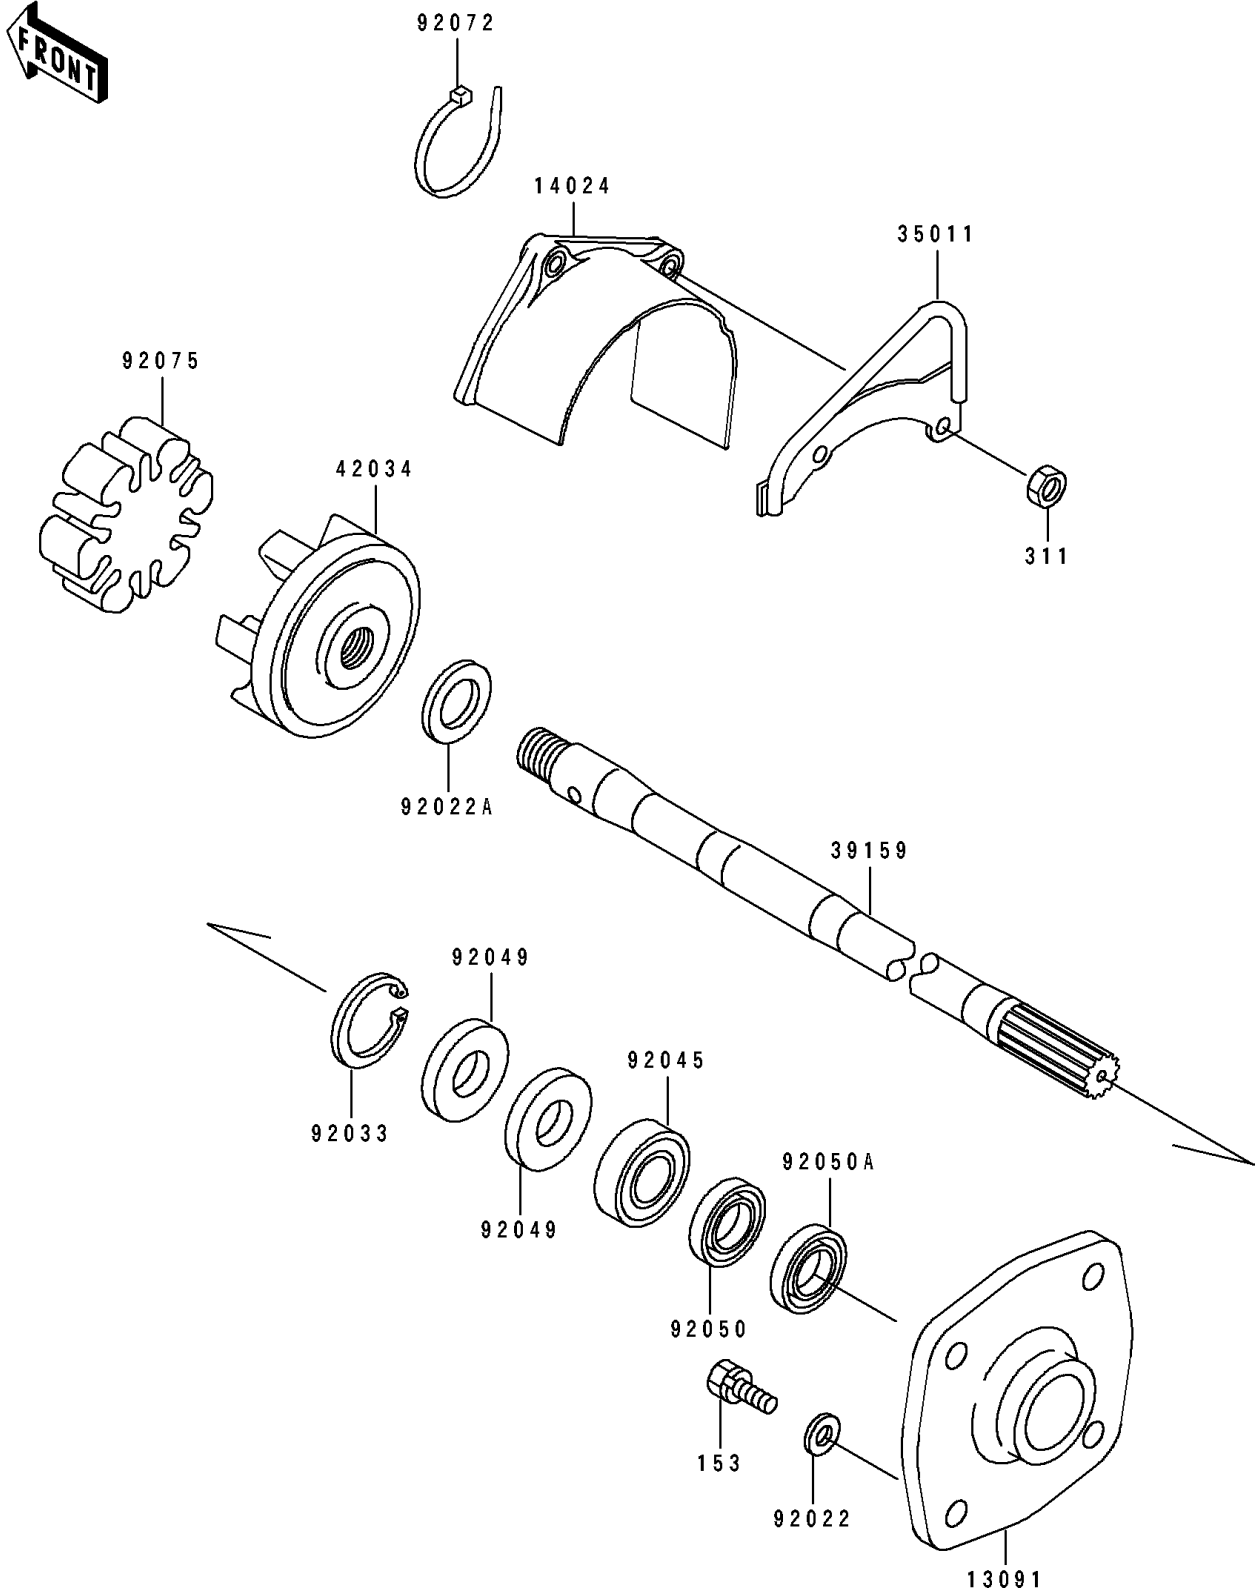

1995 750 SX PARTS DIAGRAM

Drive Shaft

E3134

1995 750 SX PARTS LIST

Drive Shaft

ITEM NAME	PART NUMBER	QUANTITY
HOLDER (Ref # 13091)	13091-3730	1
COVER,COUPLING (Ref # 14024)	14024-3728	1
STAY (Ref # 35011)	35011-3704	1
SHAFT-DRIVE (Ref # 39159)	39159-3714	1
COUPLING (Ref # 42034)	42034-3705	1
WASHER,8.2X18X1.5 (Ref # 92022)	92022-1964	1
WASHER,18X26X2.0 (Ref # 92022A)	92022-3728	1
RING-SNAP,42MM (Ref # 92033)	92033-3713	1
BEARING-BALL,60042RD (Ref # 92045)	92045-3705	1
SEAL-OIL,S620426 (Ref # 92049)	92049-3707	1
SEAL-OIL,SCY20368 (Ref # 92050)	92050-502	1
SEAL-OIL,SC20367 (Ref # 92050A)	92050-503	1
BAND (Ref # 92072)	92072-3778	1
DAMPER,COUPLING (Ref # 92075)	92075-520	1
BOLT-WS-SMALL (Ref # 153)	153R0825	1
NUT-HEX,6MM (Ref # 311)	311R0600	1