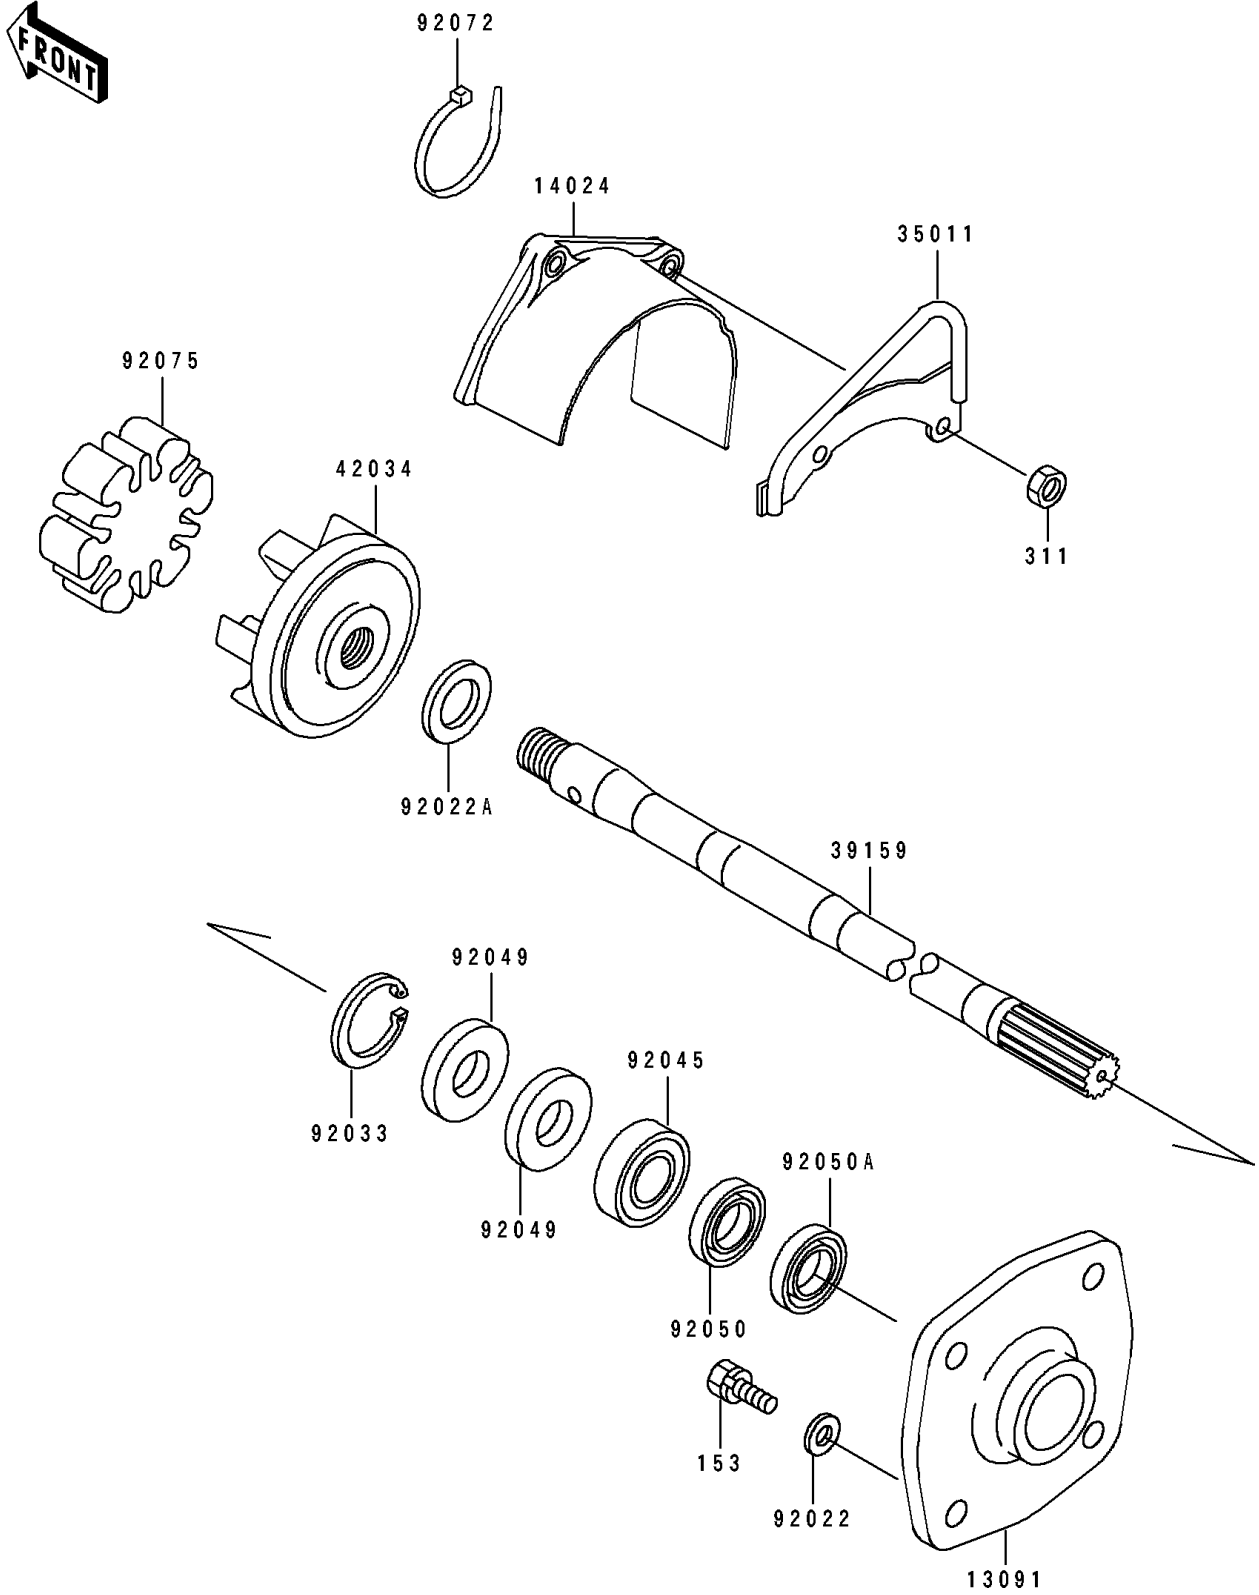

1993 750 SX PARTS DIAGRAM

Drive Shaft

E3134

1993 750 SX PARTS LIST

Drive Shaft

ITEM NAME	PART NUMBER	QUANTITY
HOLDER (Ref # 13091)	13091-3730	1
COVER,COUPLING (Ref # 14024)	14024-3728	1
STAY (Ref # 35011)	35011-3704	1
SHAFT-DRIVE (Ref # 39159)	39159-3714	1
COUPLING (Ref # 42034)	42034-3705	1
WASHER,8.2X18X1.5 (Ref # 92022)	92022-1964	4
WASHER,18X26X2.0 (Ref # 92022A)	92022-3728	1
RING-SNAP,42MM (Ref # 92033)	92033-3713	1
BEARING-BALL,60042RD (Ref # 92045)	92045-3705	1
SEAL-OIL,S620426 (Ref # 92049)	92049-3707	2
SEAL-OIL,SCY20368 (Ref # 92050)	92050-502	1
SEAL-OIL,SC20367 (Ref # 92050A)	92050-503	1
BAND (Ref # 92072)	92072-3778	2
DAMPER,COUPLING (Ref # 92075)	92075-520	1
BOLT-WS-SMALL (Ref # 153)	153R0825	4
NUT-HEX,6MM (Ref # 311)	311R0600	2