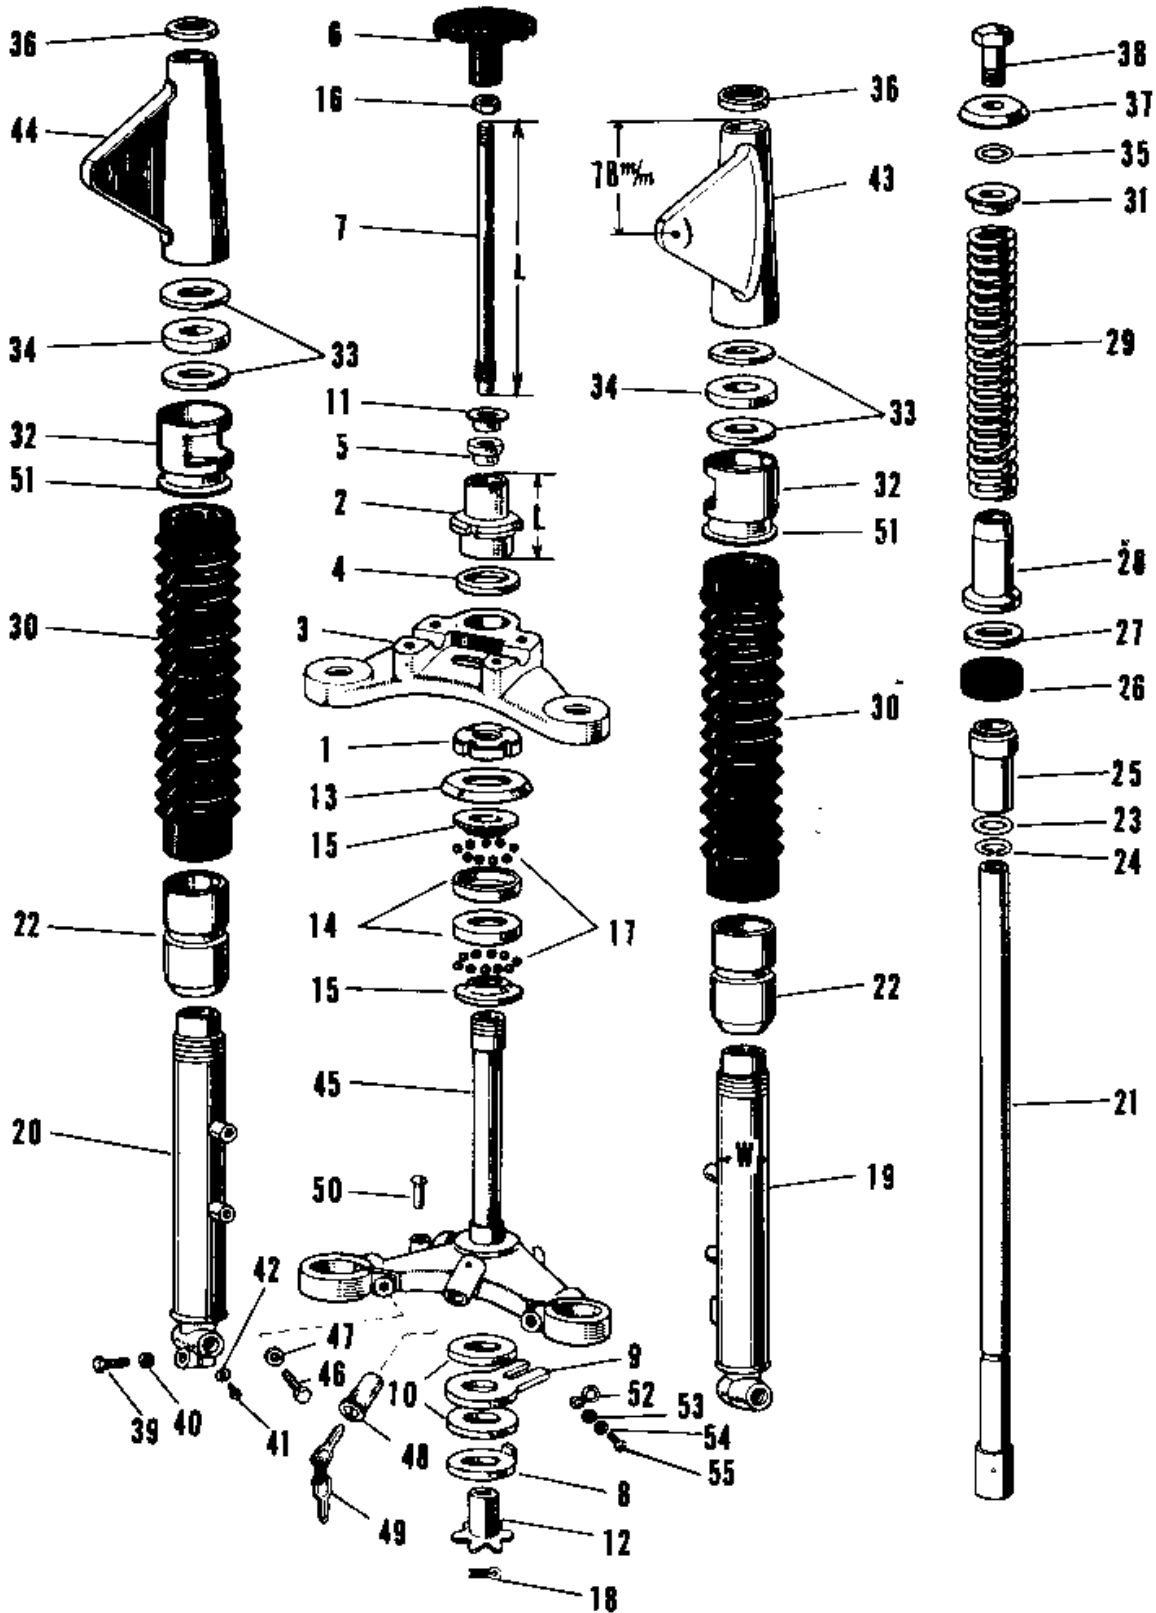

1970 Avenger PARTS DIAGRAM

FRONT FORK A1-A7SS 1