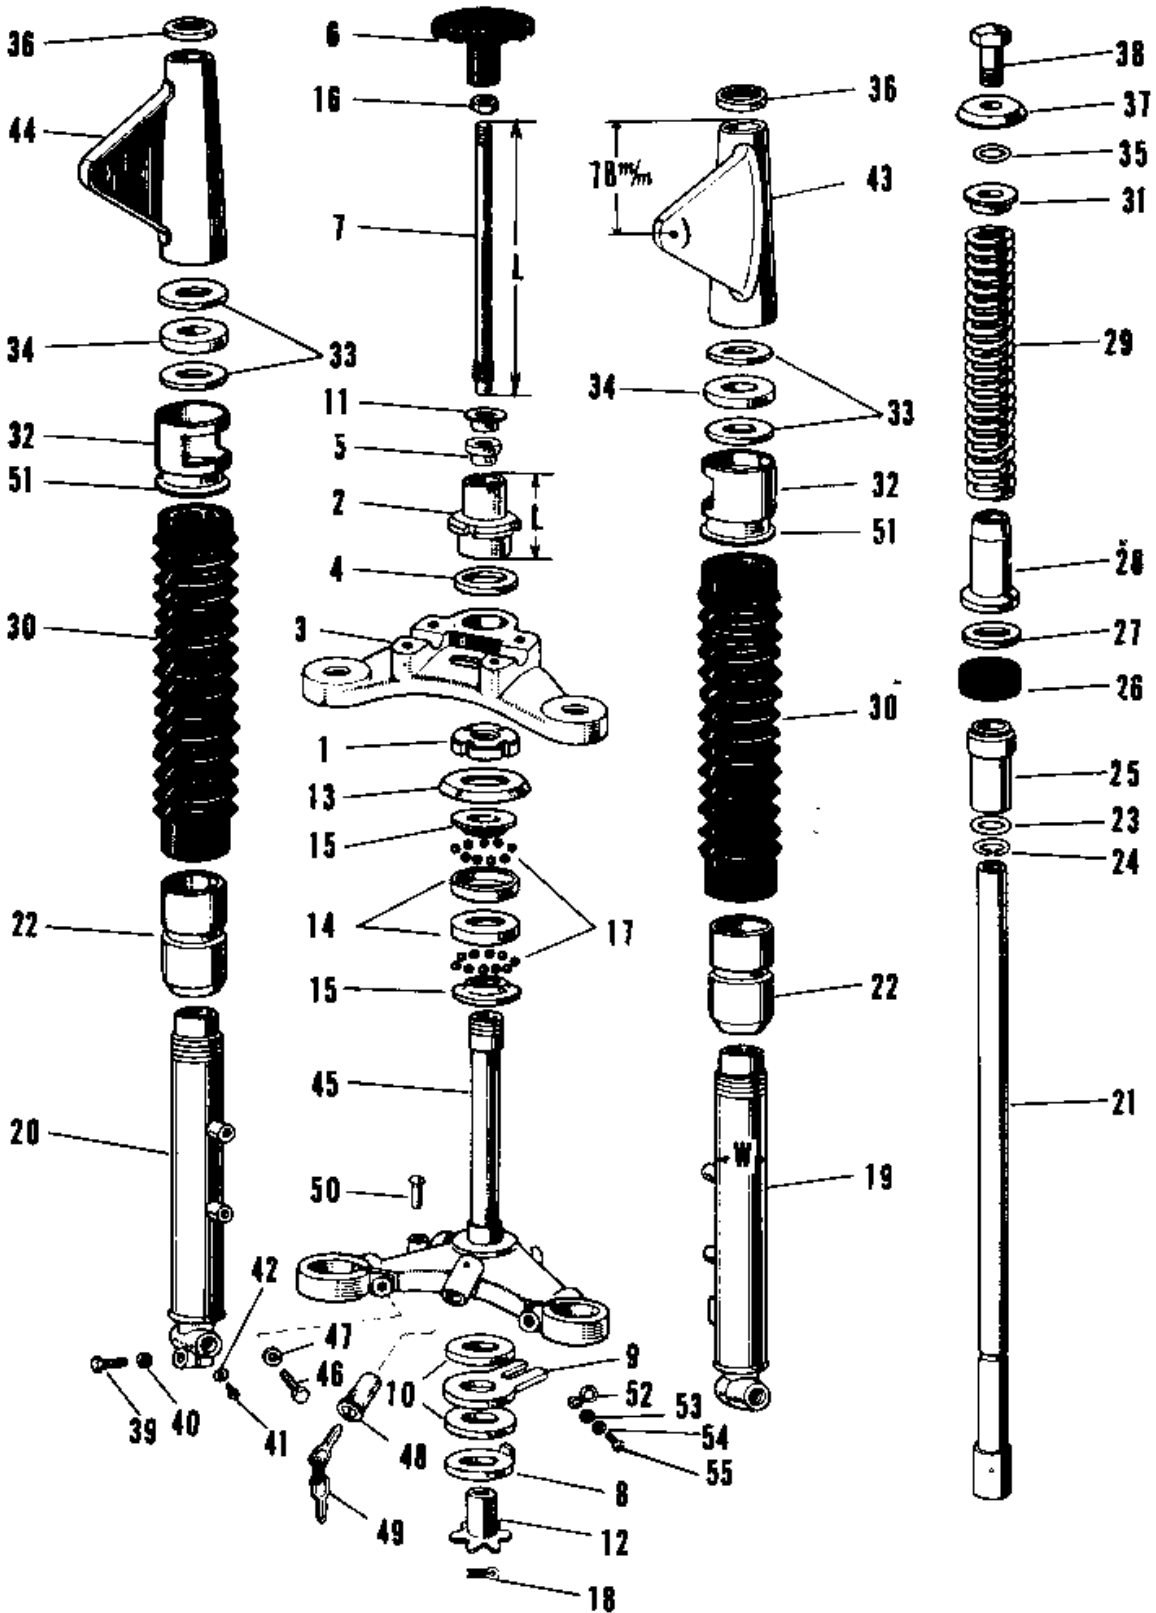

1969 Avenger PARTS DIAGRAM

FRONT FORK A1-A7SS 1

1969 Avenger PARTS LIST

FRONT FORK A1-A7SS 1

ITEM NAME	PART NUMBER	QUANTITY
NUT STEERING STEM LCK (Ref # 1)	92090-007	1
NUT STEERING STEM (Ref # 2)	92090-008	1
HEAD STEERING STEM (Ref # 3)	44039-015	1
WASHER STEERING STEM (Ref # 4)	46100-001	1
BUSH STRNG DAMPER ROD (Ref # 5)	46103-001	1
KNOB STEERING DAMPER (Ref # 6)	46101-001	1
ROD STEERING DAMPER (Ref # 7)	46102-001	1
DISC STTERING DAMPER (Ref # 8)	46106-001	1
STOPPER STEERING DAMP (Ref # 9)	46105-001	1
DISC STRNG DAMP FRCTN (Ref # 10)	46104-001	2
WASHER STRNG DAMP NUT (Ref # 11)	46108-001	1
SPRING FRICTION DISC (Ref # 12)	46123-001	1
CAP STEERING STEM (Ref # 13)	46098-006	1
RACE STRNG STEM BERNG (Ref # 14)	92048-006	2
CONE STRNG STEM BERNG (Ref # 15)	92047-006	2
NUT STEERING DAMP LCK (Ref # 16)	92016-001	1
BALL STEEL 1/4' (Ref # 17)	600A0800	38
PIN COTTER 2.0X15 (Ref # 18)	550D2015	1
FRONT FORK ASSY C.RED (Ref # 3,19~4)	44001-050-24	1
FORK-FRONT,C.BLUE (Ref # 3,19~4)	44001-050-27	1
TUBE,LH,FORK OUTER (Ref # 19)	44005-013	1
TUBE,RH,FORK OUTER (Ref # 20)	44006-011	1
TUBE FORK INNER (Ref # 21)	44013-015	2
NUT FORK OUTER TUBE (Ref # 22)	44007-010	2
'O' RING OUTER TUBE (Ref # 23)	44046-016	2
CIRCLIP Z8MM (Ref # 24)	481J2800	2
GUIDE FORK INNER TUBE (Ref # 25)	44015-006	2
OIL SEAL FORK (Ref # 26)	44009-005	2
WASHER (Ref # 27)	44043-020	2

1969 Avenger PARTS LIST

FRONT FORK A1-A7SS 1

ITEM NAME	PART NUMBER	QUANTITY
SCREW RIVET (Ref # 50)	92099-001	1
HOLDER DUST COVER (Ref # 51)	44035-001	2
CLAMP CABLE (Ref # 52)	92037-026	1
WASHER PLAIN 6MM (Ref # 53)	410B0600	1
WASHER SPRING 6MM (Ref # 54)	461F0600	1
SCREW PAN HEAD 6X16 (Ref # 55)	220B0616	1