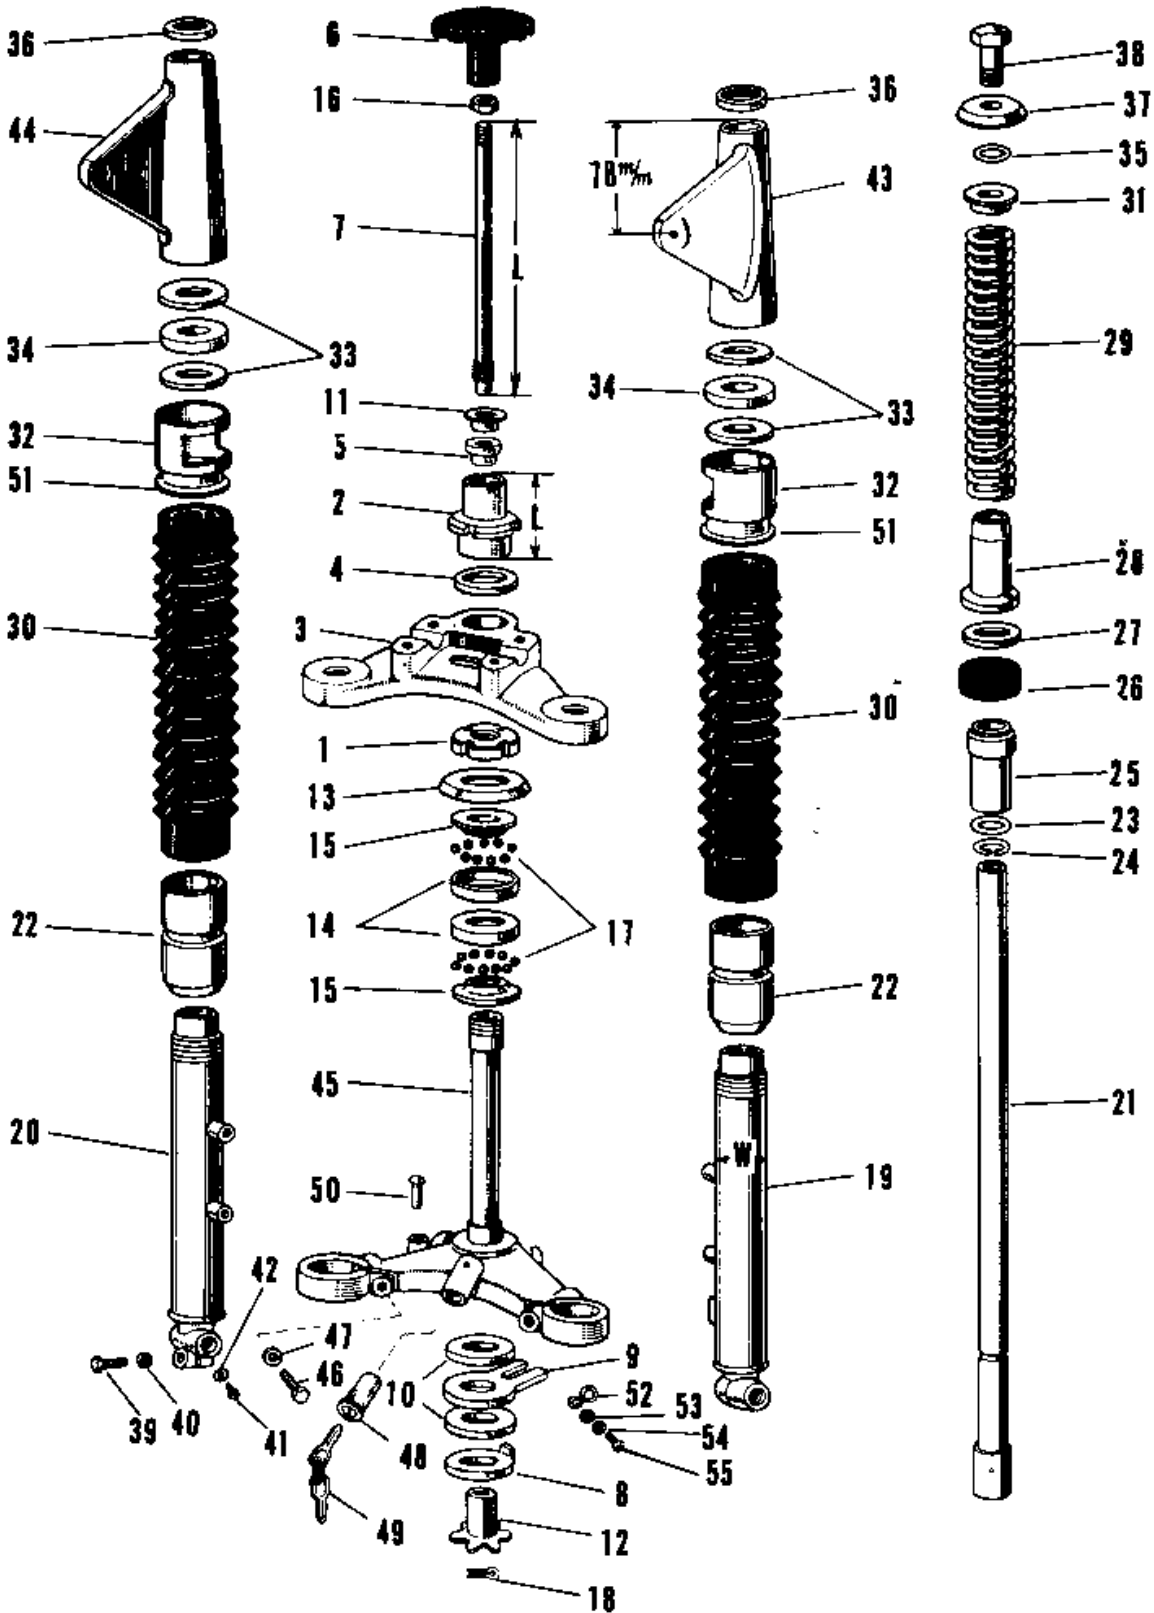

1968 Avenger PARTS DIAGRAM

FRONT FORK A1-A7SS 1

1968 Avenger PARTS LIST

FRONT FORK A1-A7SS 1

ITEM NAME	PART NUMBER	QUANTITY
NUT STEERING STEM LCK (Ref # 1)	92090-007	1
NUT STEERING STEM (Ref # 2)	92090-008	1
HEAD STEERING STEM (Ref # 3)	44039-015	1
WASHER STEERING STEM (Ref # 4)	46100-001	1
BUSH STRNG DAMPER ROD (Ref # 5)	46103-001	1
KNOB STEERING DAMPER (Ref # 6)	46101-001	1
ROD STEERING DAMPER (Ref # 7)	46102-001	1
DISC STTERING DAMPER (Ref # 8)	46106-001	1
STOPPER STEERING DAMP (Ref # 9)	46105-001	1
DISC STRNG DAMP FRCTN (Ref # 10)	46104-001	2
WASHER STRNG DAMP NUT (Ref # 11)	46108-001	1
SPRING FRICTION DISC (Ref # 12)	46123-001	1
CAP STEERING STEM (Ref # 13)	46098-006	1
RACE STRNG STEM BERNG (Ref # 14)	92048-006	2
CONE STRNG STEM BERNG (Ref # 15)	92047-006	2
NUT STEERING DAMP LCK (Ref # 16)	92016-001	1
BALL STEEL 1/4' (Ref # 17)	600A0800	38
PIN COTTER 2.0X15 (Ref # 18)	550D2015	1
FRONT FORK ASSY C.RED (Ref # 3,19~4)	44001-050-24	1
FORK-FRONT,C.BLUE (Ref # 3,19~4)	44001-050-27	1
TUBE,LH,FORK OUTER (Ref # 19)	44005-013	1
TUBE,RH,FORK OUTER (Ref # 20)	44006-011	1
TUBE FORK INNER (Ref # 21)	44013-015	2
NUT FORK OUTER TUBE (Ref # 22)	44007-010	2
'O' RING OUTER TUBE (Ref # 23)	44046-016	2
CIRCLIP Z8MM (Ref # 24)	481J2800	2
GUIDE FORK INNER TUBE (Ref # 25)	44015-006	2
OIL SEAL FORK (Ref # 26)	44009-005	2
WASHER (Ref # 27)	44043-020	2

1968 Avenger PARTS LIST

FRONT FORK A1-A7SS 1

ITEM NAME	PART NUMBER	QUANTITY
SCREW RIVET (Ref # 50)	92099-001	1
HOLDER DUST COVER (Ref # 51)	44035-001	2
CLAMP CABLE (Ref # 52)	92037-026	1
WASHER PLAIN 6MM (Ref # 53)	410B0600	1
WASHER SPRING 6MM (Ref # 54)	461F0600	1
SCREW PAN HEAD 6X16 (Ref # 55)	220B0616	1