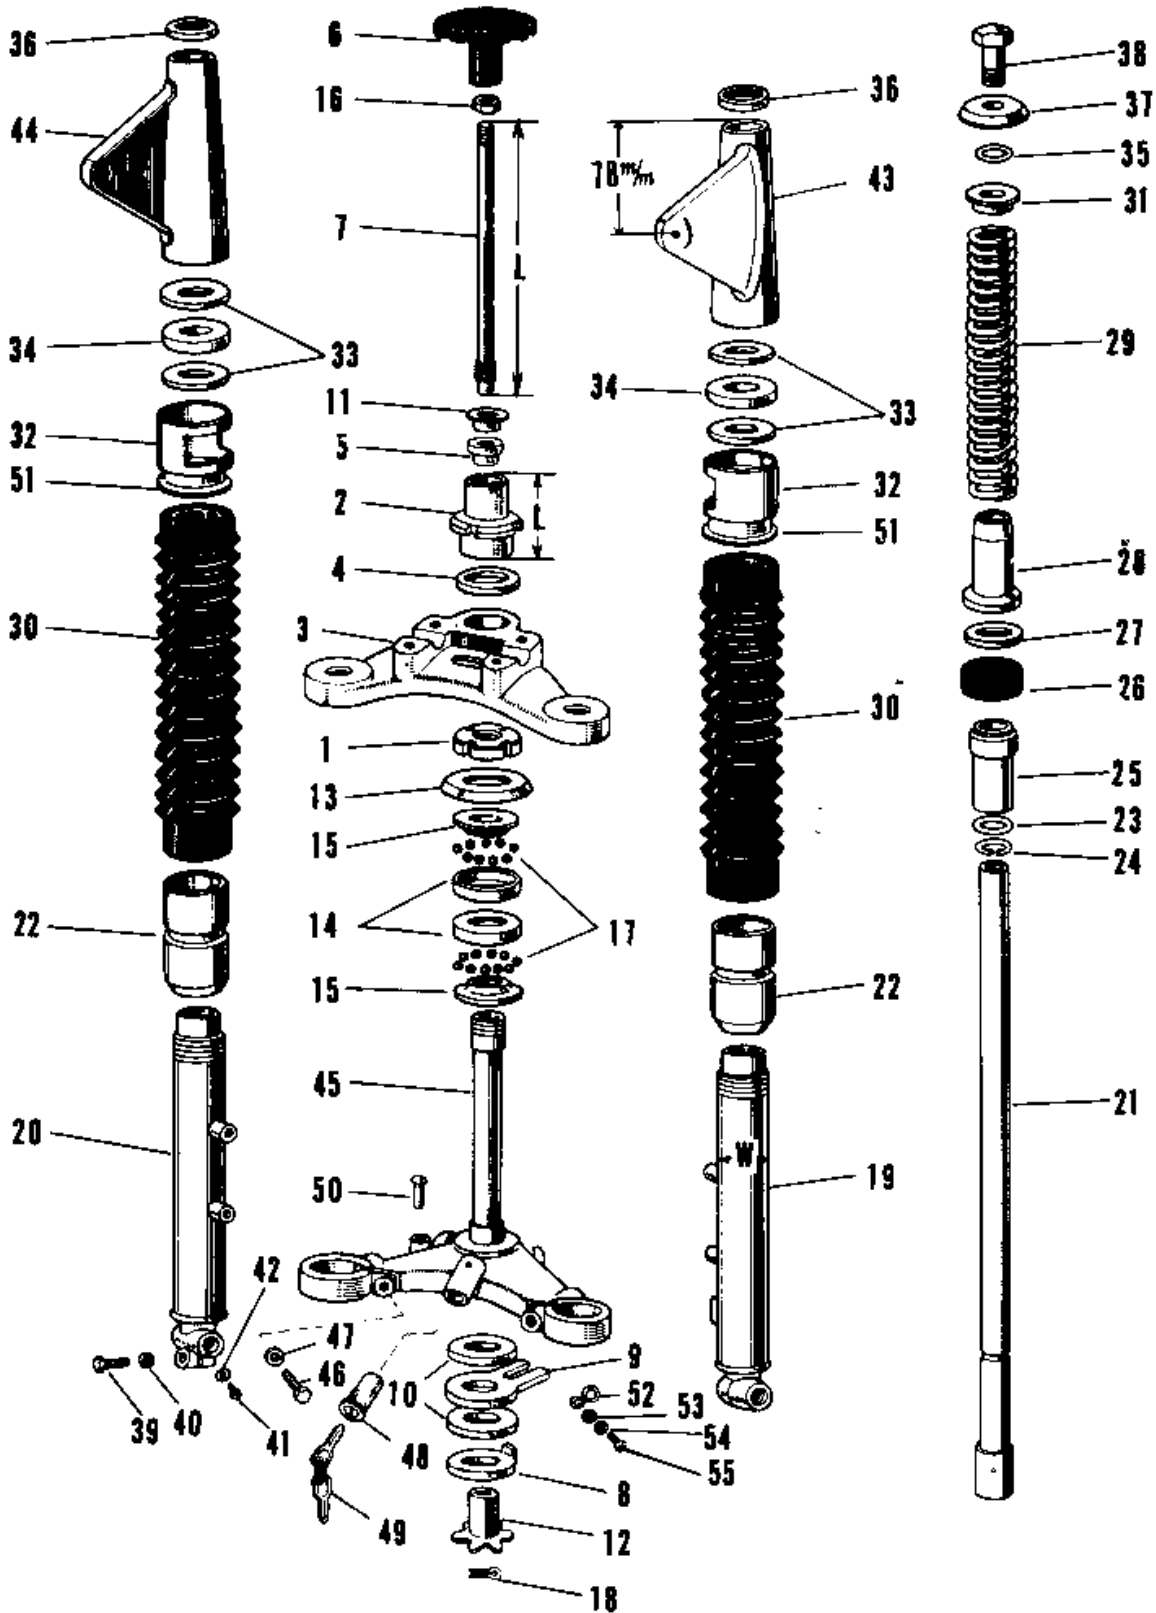

1968 Avenger PARTS DIAGRAM

FRONT FORK A1-A7SS 1

1968 Avenger PARTS LIST

FRONT FORK A1-A7SS 1

| ITEM NAME | PART NUMBER | QUANTITY |
|--------------------------------------|--------------|----------|
| NUT STEERING STEM LCK (Ref # 1) | 92090-007 | 1 |
| NUT STEERING STEM (Ref # 2) | 92090-008 | 1 |
| HEAD STEERING STEM (Ref # 3) | 44039-015 | 1 |
| WASHER STEERING STEM (Ref # 4) | 46100-001 | 1 |
| BUSH STRNG DAMPER ROD (Ref # 5) | 46103-001 | 1 |
| KNOB STEERING DAMPER (Ref # 6) | 46101-001 | 1 |
| ROD STEERING DAMPER (Ref # 7) | 46102-001 | 1 |
| DISC STTERING DAMPER (Ref # 8) | 46106-001 | 1 |
| STOPPER STEERING DAMP (Ref # 9) | 46105-001 | 1 |
| DISC STRNG DAMP FRCTN (Ref # 10) | 46104-001 | 1 |
| WASHER STRNG DAMP NUT (Ref # 11) | 46108-001 | 1 |
| SPRING FRICTION DISC (Ref # 12) | 46123-001 | 1 |
| CAP STEERING STEM (Ref # 13) | 46098-006 | 1 |
| RACE STRNG STEM BERNG (Ref # 14) | 92048-006 | 1 |
| CONE STRNG STEM BERNG (Ref # 15) | 92047-006 | 1 |
| NUT STEERING DAMP LCK (Ref # 16) | 92016-001 | 1 |
| BALL STEEL 1/4' (Ref # 17) | 600A0800 | 1 |
| PIN COTTER 2.0X15 (Ref # 18) | 550D2015 | 1 |
| FRONT FORK ASSY C.RED (Ref # 3,19~4) | 44001-050-24 | 1 |
| FORK-FRONT,C.BLUE (Ref # 3,19~4) | 44001-050-27 | 1 |
| TUBE,LH,FORK OUTER (Ref # 19) | 44005-013 | 1 |
| TUBE,RH,FORK OUTER (Ref # 20) | 44006-011 | 1 |
| TUBE FORK INNER (Ref # 21) | 44013-015 | 1 |
| NUT FORK OUTER TUBE (Ref # 22) | 44007-010 | 1 |
| 'O' RING OUTER TUBE (Ref # 23) | 44046-016 | 1 |
| CIRCLIP Z8MM (Ref # 24) | 481J2800 | 1 |
| GUIDE FORK INNER TUBE (Ref # 25) | 44015-006 | 1 |
| OIL SEAL FORK (Ref # 26) | 44009-005 | 1 |
| WASHER (Ref # 27) | 44043-020 | 1 |

1968 Avenger PARTS LIST

FRONT FORK A1-A7SS 1

| ITEM NAME | PART NUMBER | QUANTITY |
|--------------------------------|-------------|----------|
| SCREW PAN HEAD 6X16 (Ref # 55) | 220B0616 | 1 |