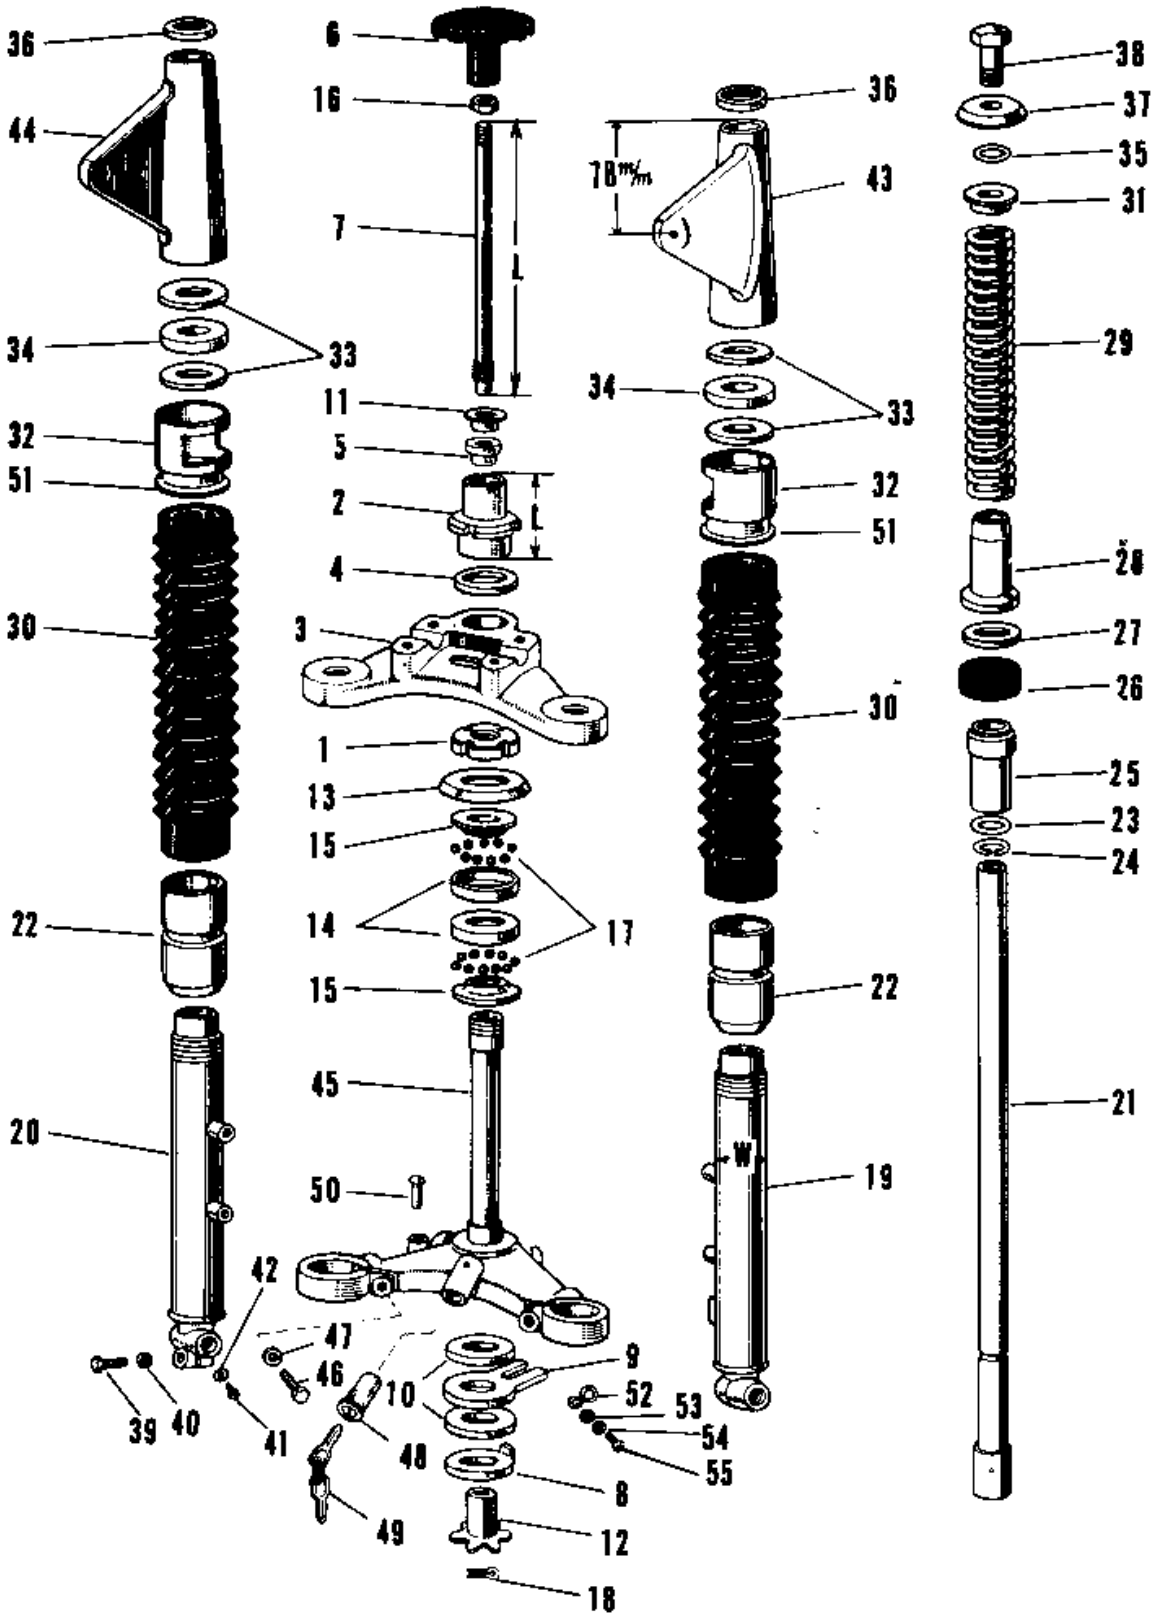

# 1970 A1SS-A PARTS DIAGRAM

FRONT FORK A1-A7SS 1

# 1970 A1SS-A PARTS LIST

## FRONT FORK A1-A7SS 1

ITEM NAME	PART NUMBER	QUANTITY
NUT STEERING STEM LCK (Ref # 1)	92090-007	1
NUT STEERING STEM (Ref # 2)	92090-008	1
HEAD STEERING STEM (Ref # 3)	44039-015	1
WASHER STEERING STEM (Ref # 4)	46100-001	1
BUSH STRNG DAMPER ROD (Ref # 5)	46103-001	1
KNOB STEERING DAMPER (Ref # 6)	46101-001	1
ROD STEERING DAMPER (Ref # 7)	46102-001	1
DISC STTERING DAMPER (Ref # 8)	46106-001	1
STOPPER STEERING DAMP (Ref # 9)	46105-001	1
DISC STRNG DAMP FRCTN (Ref # 10)	46104-001	2
WASHER STRNG DAMP NUT (Ref # 11)	46108-001	1
SPRING FRICTION DISC (Ref # 12)	46123-001	1
CAP STEERING STEM (Ref # 13)	46098-006	1
RACE STRNG STEM BERNG (Ref # 14)	92048-006	2
CONE STRNG STEM BERNG (Ref # 15)	92047-006	2
NUT STEERING DAMP LCK (Ref # 16)	92016-001	1
BALL STEEL 1/4' (Ref # 17)	600A0800	38
PIN COTTER 2.0X15 (Ref # 18)	550D2015	1
FRONT FORK ASSY C.RED (Ref # 3,19~4)	44001-050-24	1
FORK-FRONT,C.BLUE (Ref # 3,19~4)	44001-050-27	1
TUBE,LH,FORK OUTER (Ref # 19)	44005-013	1
TUBE,RH,FORK OUTER (Ref # 20)	44006-011	1
TUBE FORK INNER (Ref # 21)	44013-015	2
NUT FORK OUTER TUBE (Ref # 22)	44007-010	2
'O' RING OUTER TUBE (Ref # 23)	44046-016	2
CIRCLIP Z8MM (Ref # 24)	481J2800	2
GUIDE FORK INNER TUBE (Ref # 25)	44015-006	2
OIL SEAL FORK (Ref # 26)	44009-005	2
WASHER (Ref # 27)	44043-020	2

## FRONT FORK A1-A7SS 1

ITEM NAME	PART NUMBER	QUANTITY
SCREW RIVET (Ref # 50)	92099-001	1
HOLDER DUST COVER (Ref # 51)	44035-001	2
CLAMP CABLE (Ref # 52)	92037-026	1
WASHER PLAIN 6MM (Ref # 53)	410B0600	1
WASHER SPRING 6MM (Ref # 54)	461F0600	1
SCREW PAN HEAD 6X16 (Ref # 55)	220B0616	1