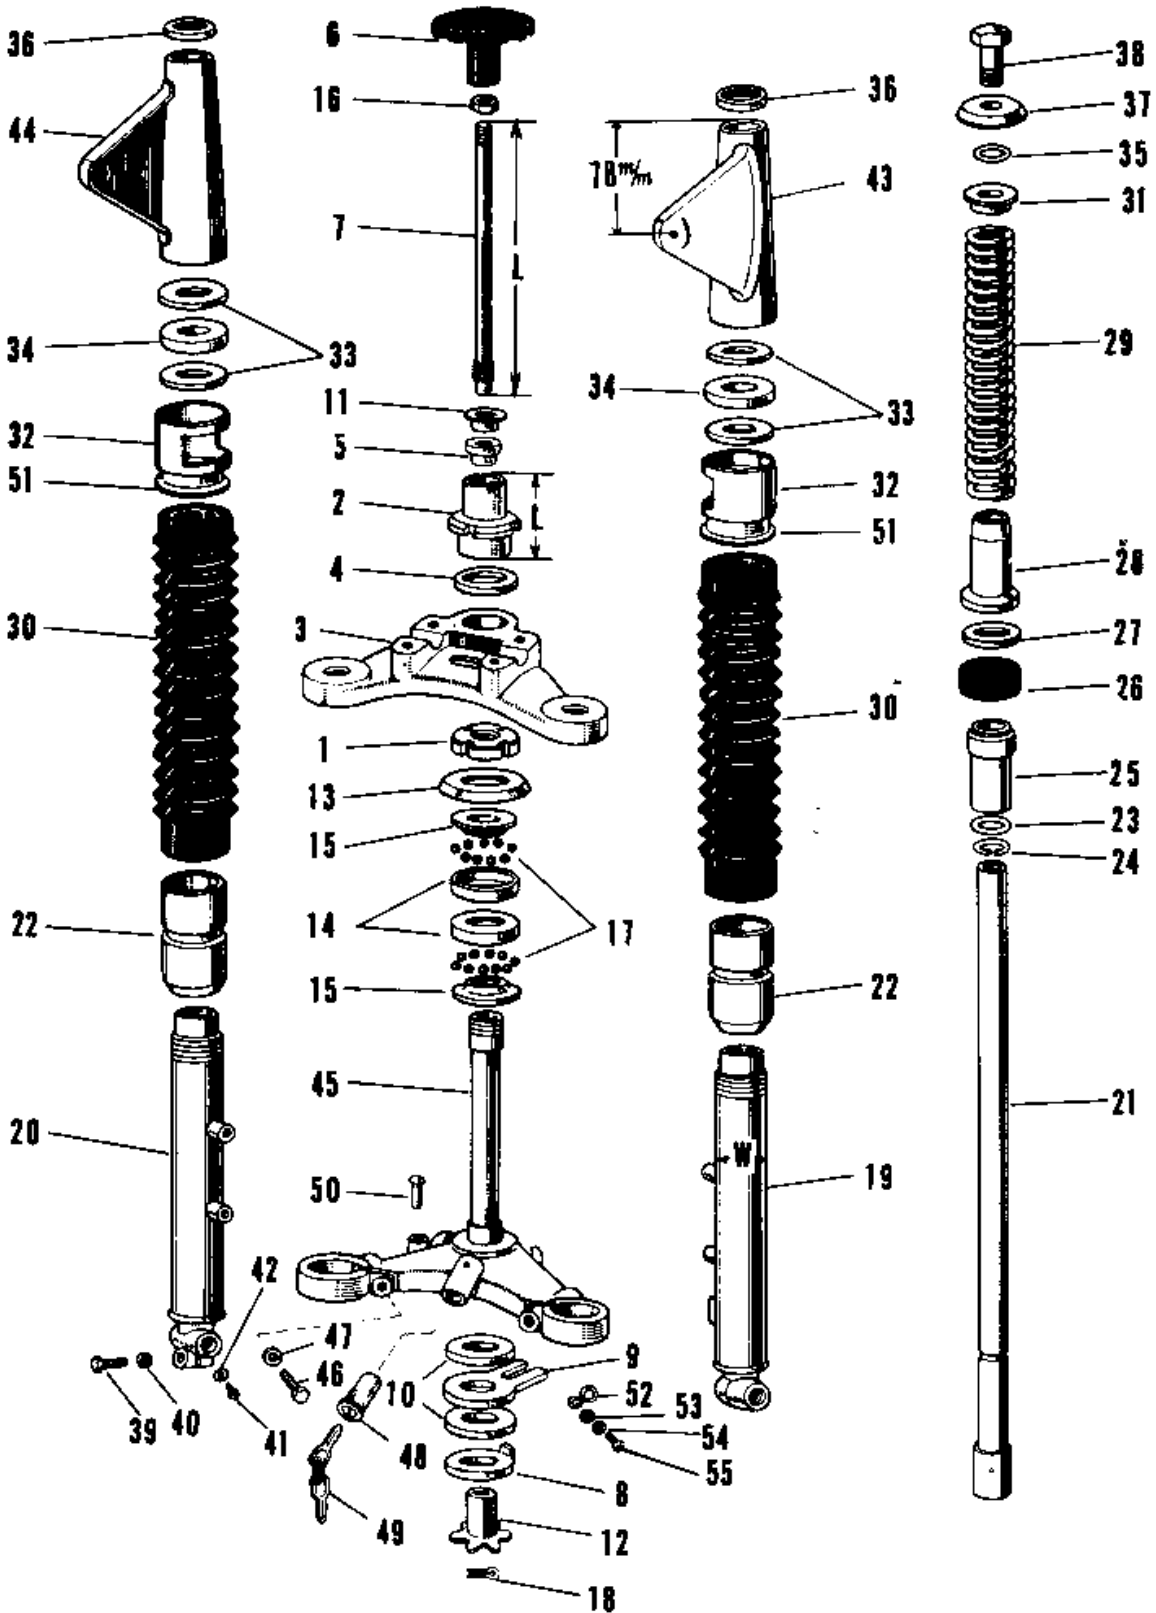

1969 A1SS PARTS DIAGRAM

FRONT FORK A1-A7SS 1

1969 A1SS PARTS LIST

FRONT FORK A1-A7SS 1

ITEM NAME	PART NUMBER	QUANTITY
NUT STEERING STEM LCK (Ref # 1)	92090-007	1
NUT STEERING STEM (Ref # 2)	92090-008	1
HEAD STEERING STEM (Ref # 3)	44039-015	1
WASHER STEERING STEM (Ref # 4)	46100-001	1
BUSH STRNG DAMPER ROD (Ref # 5)	46103-001	1
KNOB STEERING DAMPER (Ref # 6)	46101-001	1
ROD STEERING DAMPER (Ref # 7)	46102-001	1
DISC STTERING DAMPER (Ref # 8)	46106-001	1
STOPPER STEERING DAMP (Ref # 9)	46105-001	1
DISC STRNG DAMP FRCTN (Ref # 10)	46104-001	2
WASHER STRNG DAMP NUT (Ref # 11)	46108-001	1
SPRING FRICTION DISC (Ref # 12)	46123-001	1
CAP STEERING STEM (Ref # 13)	46098-006	1
RACE STRNG STEM BERNG (Ref # 14)	92048-006	2
CONE STRNG STEM BERNG (Ref # 15)	92047-006	2
NUT STEERING DAMP LCK (Ref # 16)	92016-001	1
BALL STEEL 1/4' (Ref # 17)	600A0800	38
PIN COTTER 2.0X15 (Ref # 18)	550D2015	1
FRONT FORK ASSY C.RED (Ref # 3,19~4)	44001-050-24	1
FORK-FRONT,C.BLUE (Ref # 3,19~4)	44001-050-27	1
TUBE,LH,FORK OUTER (Ref # 19)	44005-013	1
TUBE,RH,FORK OUTER (Ref # 20)	44006-011	1
TUBE FORK INNER (Ref # 21)	44013-015	2
NUT FORK OUTER TUBE (Ref # 22)	44007-010	2
'O' RING OUTER TUBE (Ref # 23)	44046-016	2
CIRCLIP Z8MM (Ref # 24)	481J2800	2
GUIDE FORK INNER TUBE (Ref # 25)	44015-006	2
OIL SEAL FORK (Ref # 26)	44009-005	2
WASHER (Ref # 27)	44043-020	2

1969 A1SS PARTS LIST

FRONT FORK A1-A7SS 1

ITEM NAME	PART NUMBER	QUANTITY
SCREW RIVET (Ref # 50)	92099-001	1
HOLDER DUST COVER (Ref # 51)	44035-001	2
CLAMP CABLE (Ref # 52)	92037-026	1
WASHER PLAIN 6MM (Ref # 53)	410B0600	1
WASHER SPRING 6MM (Ref # 54)	461F0600	1
SCREW PAN HEAD 6X16 (Ref # 55)	220B0616	1