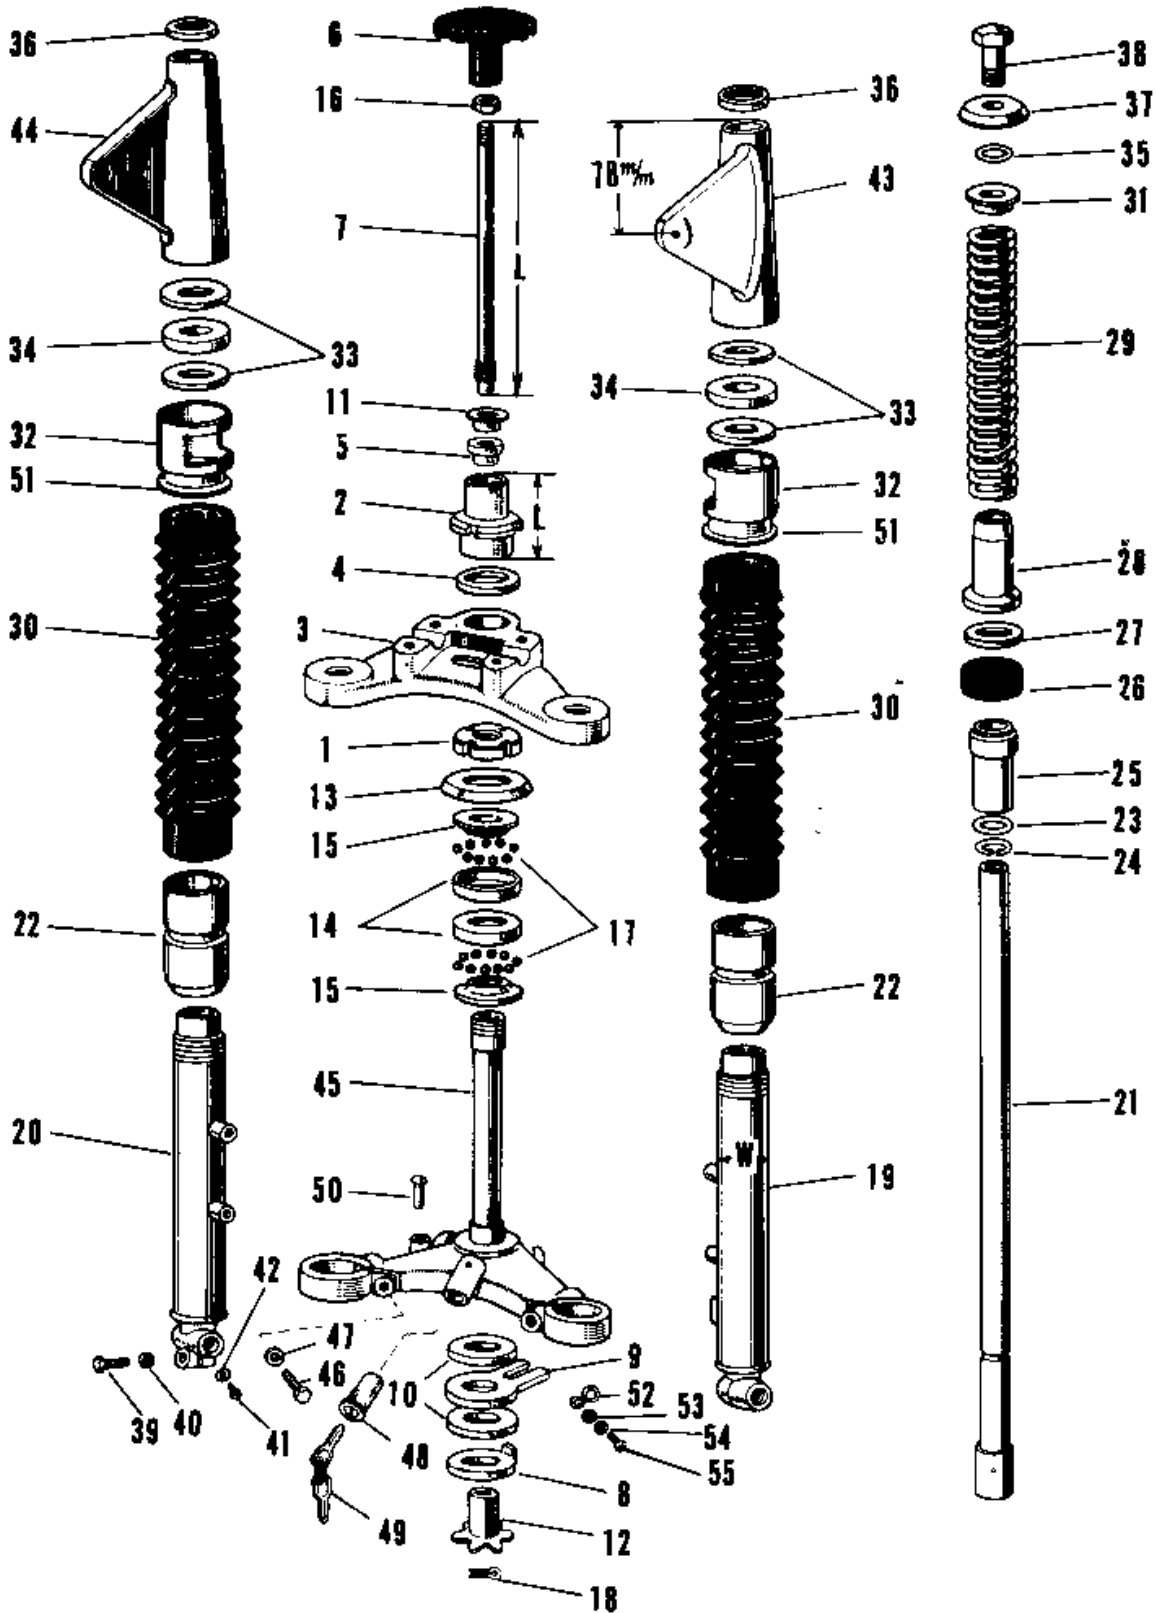

# 1969 A1SS PARTS DIAGRAM

FRONT FORK A1-A7SS 1

# 1969 A1SS PARTS LIST

## FRONT FORK A1-A7SS 1

ITEM NAME	PART NUMBER	QUANTITY
NUT STEERING STEM LCK (Ref # 1)	92090-007	1
NUT STEERING STEM (Ref # 2)	92090-008	1
HEAD STEERING STEM (Ref # 3)	44039-015	1
WASHER STEERING STEM (Ref # 4)	46100-001	1
BUSH STRNG DAMPER ROD (Ref # 5)	46103-001	1
KNOB STEERING DAMPER (Ref # 6)	46101-001	1
ROD STEERING DAMPER (Ref # 7)	46102-001	1
DISC STTERING DAMPER (Ref # 8)	46106-001	1
STOPPER STEERING DAMP (Ref # 9)	46105-001	1
DISC STRNG DAMP FRCTN (Ref # 10)	46104-001	2
WASHER STRNG DAMP NUT (Ref # 11)	46108-001	1
SPRING FRICTION DISC (Ref # 12)	46123-001	1
CAP STEERING STEM (Ref # 13)	46098-006	1
RACE STRNG STEM BERNG (Ref # 14)	92048-006	2
CONE STRNG STEM BERNG (Ref # 15)	92047-006	2
NUT STEERING DAMP LCK (Ref # 16)	92016-001	1
BALL STEEL 1/4' (Ref # 17)	600A0800	38
PIN COTTER 2.0X15 (Ref # 18)	550D2015	1
FRONT FORK ASSY C.RED (Ref # 3,19~4)	44001-050-24	1
FORK-FRONT,C.BLUE (Ref # 3,19~4)	44001-050-27	1
TUBE,LH,FORK OUTER (Ref # 19)	44005-013	1
TUBE,RH,FORK OUTER (Ref # 20)	44006-011	1
TUBE FORK INNER (Ref # 21)	44013-015	2
NUT FORK OUTER TUBE (Ref # 22)	44007-010	2
'O' RING OUTER TUBE (Ref # 23)	44046-016	2
CIRCLIP Z8MM (Ref # 24)	481J2800	2
GUIDE FORK INNER TUBE (Ref # 25)	44015-006	2
OIL SEAL FORK (Ref # 26)	44009-005	2
WASHER (Ref # 27)	44043-020	2

# 1969 A1SS PARTS LIST

FRONT FORK A1-A7SS 1

ITEM NAME	PART NUMBER	QUANTITY
SCREW RIVET (Ref # 50)	92099-001	1
HOLDER DUST COVER (Ref # 51)	44035-001	2
CLAMP CABLE (Ref # 52)	92037-026	1
WASHER PLAIN 6MM (Ref # 53)	410B0600	1
WASHER SPRING 6MM (Ref # 54)	461F0600	1
SCREW PAN HEAD 6X16 (Ref # 55)	220B0616	1