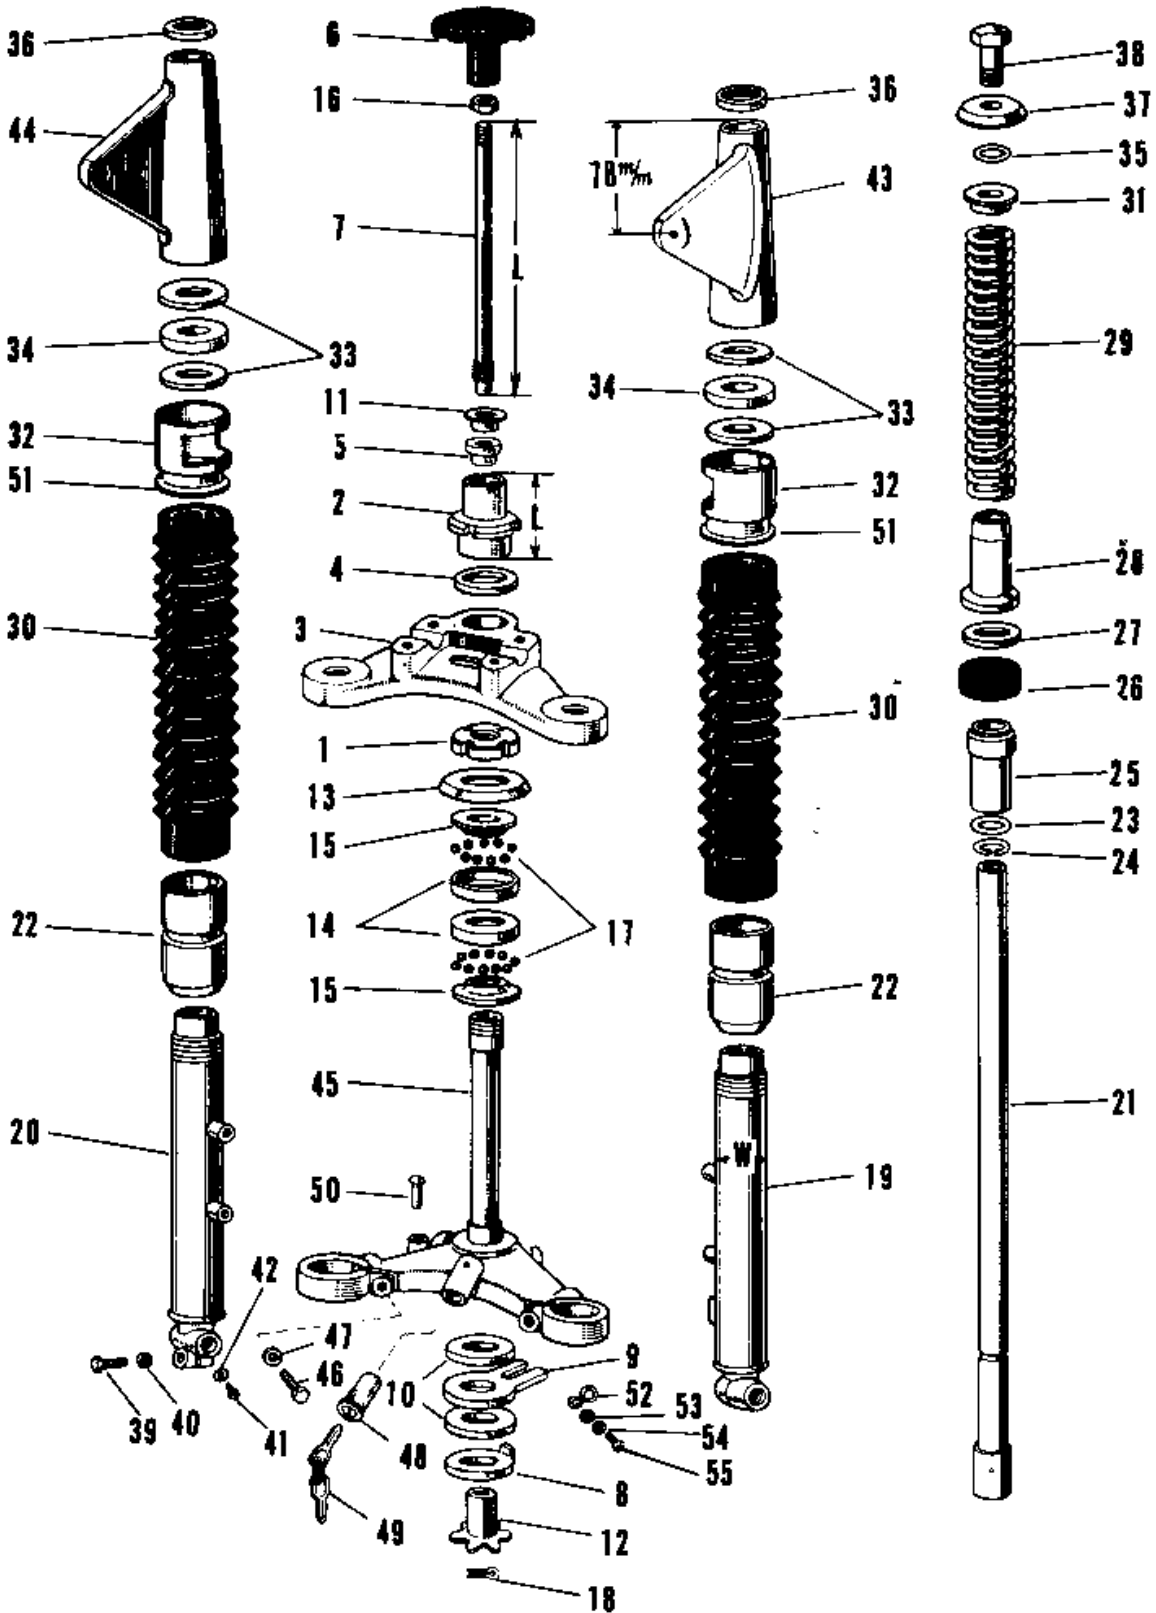

1968 Samurai PARTS DIAGRAM

FRONT FORK A1-A7SS 1

1968 Samurai PARTS LIST

FRONT FORK A1-A7SS 1

ITEM NAME	PART NUMBER	QUANTITY
NUT STEERING STEM LCK (Ref # 1)	92090-007	1
NUT STEERING STEM (Ref # 2)	92090-008	1
HEAD STEERING STEM (Ref # 3)	44039-015	1
WASHER STEERING STEM (Ref # 4)	46100-001	1
BUSH STRNG DAMPER ROD (Ref # 5)	46103-001	1
KNOB STEERING DAMPER (Ref # 6)	46101-001	1
ROD STEERING DAMPER (Ref # 7)	46102-001	1
DISC STTERING DAMPER (Ref # 8)	46106-001	1
STOPPER STEERING DAMP (Ref # 9)	46105-001	1
DISC STRNG DAMP FRCTN (Ref # 10)	46104-001	2
WASHER STRNG DAMP NUT (Ref # 11)	46108-001	1
SPRING FRICTION DISC (Ref # 12)	46123-001	1
CAP STEERING STEM (Ref # 13)	46098-006	1
RACE STRNG STEM BERNG (Ref # 14)	92048-006	2
CONE STRNG STEM BERNG (Ref # 15)	92047-006	2
NUT STEERING DAMP LCK (Ref # 16)	92016-001	1
BALL STEEL 1/4' (Ref # 17)	600A0800	38
PIN COTTER 2.0X15 (Ref # 18)	550D2015	1
FRONT FORK ASSY C.RED (Ref # 3,19~4)	44001-050-24	1
FORK-FRONT,C.BLUE (Ref # 3,19~4)	44001-050-27	1
TUBE,LH,FORK OUTER (Ref # 19)	44005-013	1
TUBE,RH,FORK OUTER (Ref # 20)	44006-011	1
TUBE FORK INNER (Ref # 21)	44013-015	2
NUT FORK OUTER TUBE (Ref # 22)	44007-010	2
'O' RING OUTER TUBE (Ref # 23)	44046-016	2
CIRCLIP Z8MM (Ref # 24)	481J2800	2
GUIDE FORK INNER TUBE (Ref # 25)	44015-006	2
OIL SEAL FORK (Ref # 26)	44009-005	2
WASHER (Ref # 27)	44043-020	2

1968 Samurai PARTS LIST

FRONT FORK A1-A7SS 1

ITEM NAME	PART NUMBER	QUANTITY
SCREW RIVET (Ref # 50)	92099-001	1
HOLDER DUST COVER (Ref # 51)	44035-001	2
CLAMP CABLE (Ref # 52)	92037-026	1
WASHER PLAIN 6MM (Ref # 53)	410B0600	1
WASHER SPRING 6MM (Ref # 54)	461F0600	1
SCREW PAN HEAD 6X16 (Ref # 55)	220B0616	1