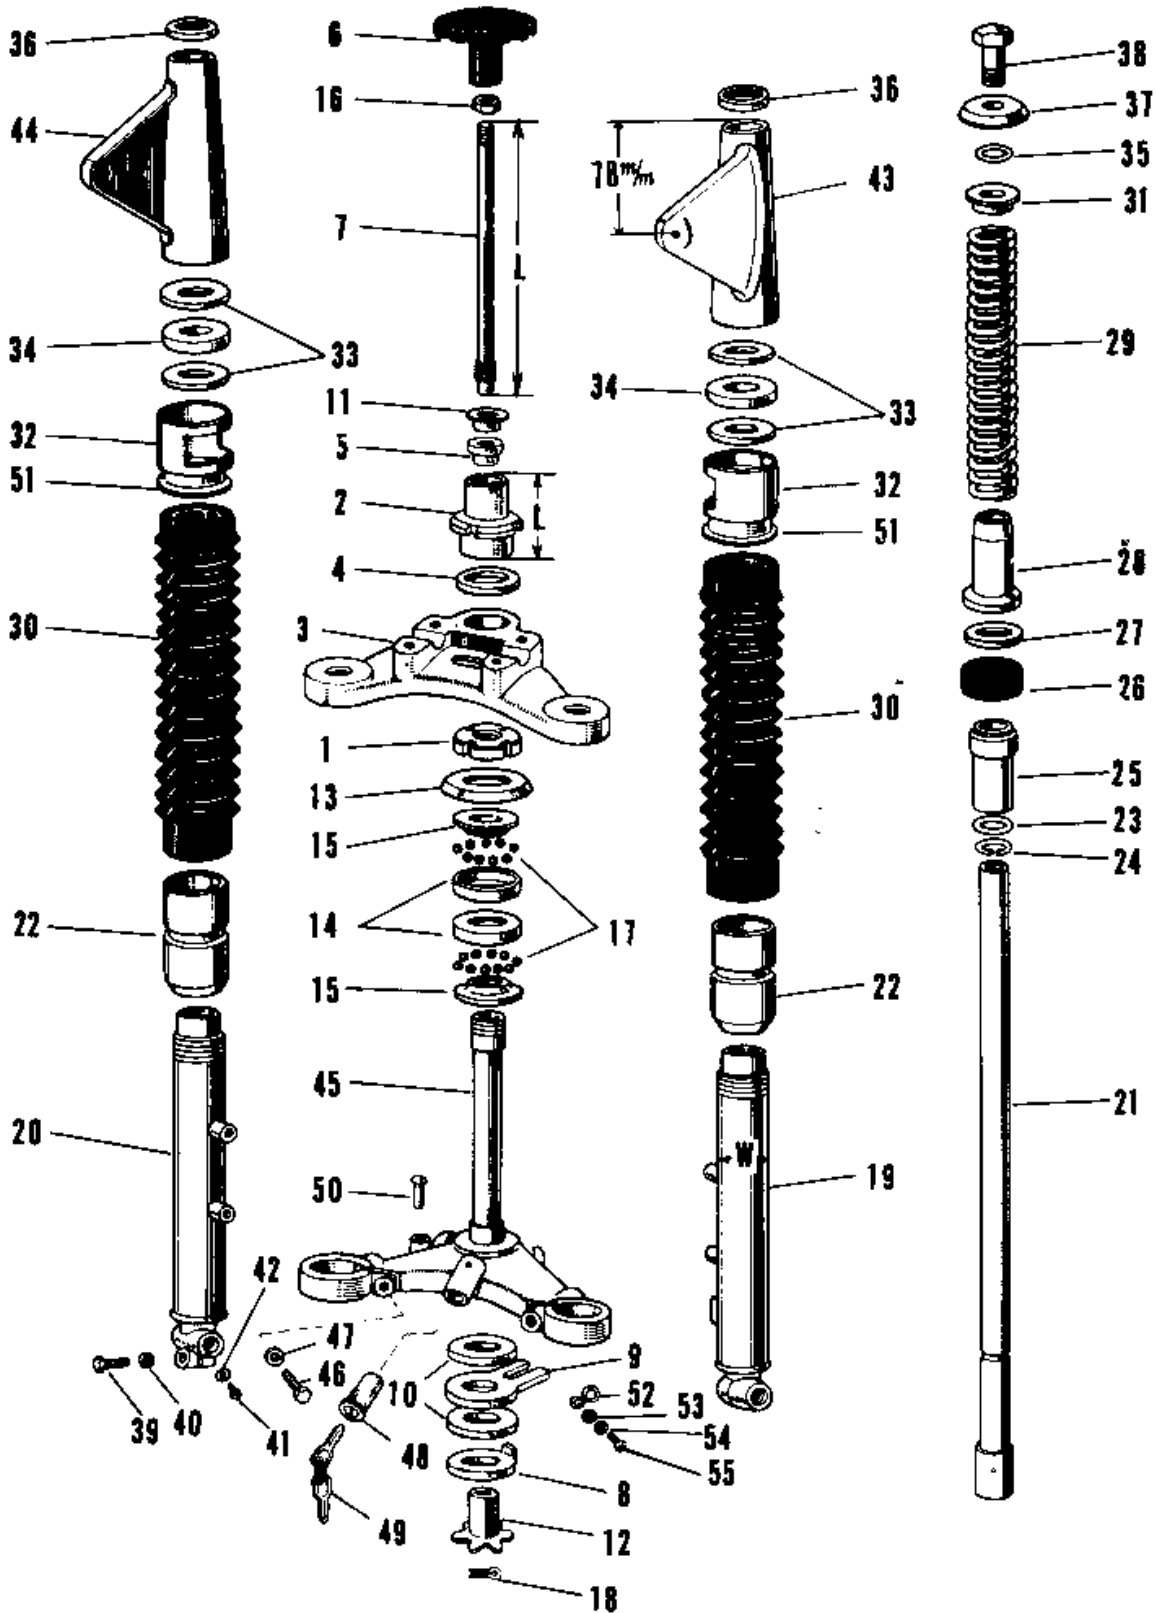

1966 Samurai PARTS DIAGRAM

FRONT FORK A1-A7SS 1

1966 Samurai PARTS LIST

FRONT FORK A1-A7SS 1

ITEM NAME	PART NUMBER	QUANTITY
NUT STEERING STEM LCK (Ref # 1)	92090-007	1
NUT STEERING STEM (Ref # 2)	92090-008	1
HEAD STEERING STEM (Ref # 3)	44039-015	1
WASHER STEERING STEM (Ref # 4)	46100-001	1
BUSH STRNG DAMPER ROD (Ref # 5)	46103-001	1
KNOB STEERING DAMPER (Ref # 6)	46101-001	1
ROD STEERING DAMPER (Ref # 7)	46102-001	1
DISC STTERING DAMPER (Ref # 8)	46106-001	1
STOPPER STEERING DAMP (Ref # 9)	46105-001	1
DISC STRNG DAMP FRCTN (Ref # 10)	46104-001	1
WASHER STRNG DAMP NUT (Ref # 11)	46108-001	1
SPRING FRICTION DISC (Ref # 12)	46123-001	1
CAP STEERING STEM (Ref # 13)	46098-006	1
RACE STRNG STEM BERNG (Ref # 14)	92048-006	1
CONE STRNG STEM BERNG (Ref # 15)	92047-006	1
NUT STEERING DAMP LCK (Ref # 16)	92016-001	1
BALL STEEL 1/4' (Ref # 17)	600A0800	1
PIN COTTER 2.0X15 (Ref # 18)	550D2015	1
FRONT FORK ASSY C.RED (Ref # 3,19~4)	44001-050-24	1
FORK-FRONT,C.BLUE (Ref # 3,19~4)	44001-050-27	1
TUBE,LH,FORK OUTER (Ref # 19)	44005-013	1
TUBE,RH,FORK OUTER (Ref # 20)	44006-011	1
TUBE FORK INNER (Ref # 21)	44013-015	1
NUT FORK OUTER TUBE (Ref # 22)	44007-010	1
'O' RING OUTER TUBE (Ref # 23)	44046-016	1
CIRCLIP Z8MM (Ref # 24)	481J2800	1
GUIDE FORK INNER TUBE (Ref # 25)	44015-006	1
OIL SEAL FORK (Ref # 26)	44009-005	1
WASHER (Ref # 27)	44043-020	1

1966 Samurai PARTS LIST

FRONT FORK A1-A7SS 1

ITEM NAME	PART NUMBER	QUANTITY
SCREW PAN HEAD 6X16 (Ref # 55)	220B0616	1