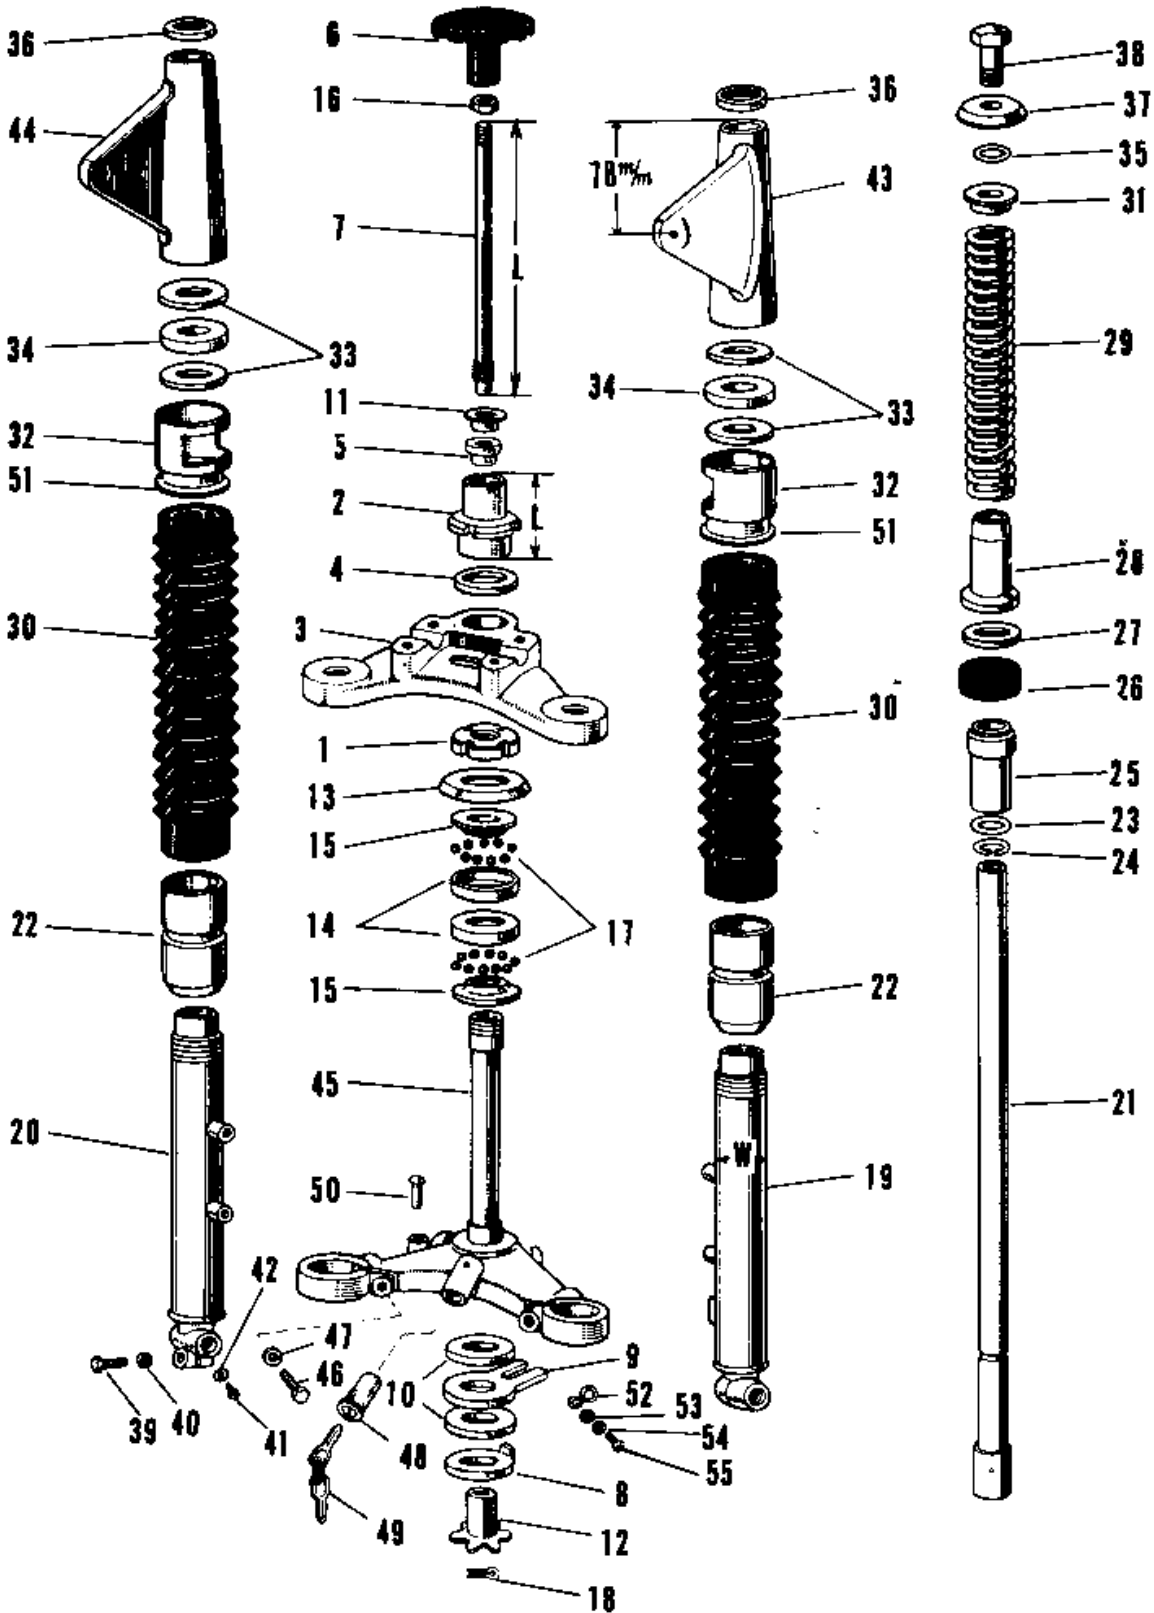

# 1969 Samurai PARTS DIAGRAM

FRONT FORK A1-A7SS 1

# 1969 Samurai PARTS LIST

## FRONT FORK A1-A7SS 1

ITEM NAME	PART NUMBER	QUANTITY
NUT STEERING STEM LCK (Ref # 1)	92090-007	1
NUT STEERING STEM (Ref # 2)	92090-008	1
HEAD STEERING STEM (Ref # 3)	44039-015	1
WASHER STEERING STEM (Ref # 4)	46100-001	1
BUSH STRNG DAMPER ROD (Ref # 5)	46103-001	1
KNOB STEERING DAMPER (Ref # 6)	46101-001	1
ROD STEERING DAMPER (Ref # 7)	46102-001	1
DISC STTERING DAMPER (Ref # 8)	46106-001	1
STOPPER STEERING DAMP (Ref # 9)	46105-001	1
DISC STRNG DAMP FRCTN (Ref # 10)	46104-001	2
WASHER STRNG DAMP NUT (Ref # 11)	46108-001	1
SPRING FRICTION DISC (Ref # 12)	46123-001	1
CAP STEERING STEM (Ref # 13)	46098-006	1
RACE STRNG STEM BERNG (Ref # 14)	92048-006	2
CONE STRNG STEM BERNG (Ref # 15)	92047-006	2
NUT STEERING DAMP LCK (Ref # 16)	92016-001	1
BALL STEEL 1/4' (Ref # 17)	600A0800	38
PIN COTTER 2.0X15 (Ref # 18)	550D2015	1
FRONT FORK ASSY C.RED (Ref # 3,19~4)	44001-050-24	1
FORK-FRONT,C.BLUE (Ref # 3,19~4)	44001-050-27	1
TUBE,LH,FORK OUTER (Ref # 19)	44005-013	1
TUBE,RH,FORK OUTER (Ref # 20)	44006-011	1
TUBE FORK INNER (Ref # 21)	44013-015	2
NUT FORK OUTER TUBE (Ref # 22)	44007-010	2
'O' RING OUTER TUBE (Ref # 23)	44046-016	2
CIRCLIP Z8MM (Ref # 24)	481J2800	2
GUIDE FORK INNER TUBE (Ref # 25)	44015-006	2
OIL SEAL FORK (Ref # 26)	44009-005	2
WASHER (Ref # 27)	44043-020	2

## FRONT FORK A1-A7SS 1

ITEM NAME	PART NUMBER	QUANTITY
SCREW RIVET (Ref # 50)	92099-001	1
HOLDER DUST COVER (Ref # 51)	44035-001	2
CLAMP CABLE (Ref # 52)	92037-026	1
WASHER PLAIN 6MM (Ref # 53)	410B0600	1
WASHER SPRING 6MM (Ref # 54)	461F0600	1
SCREW PAN HEAD 6X16 (Ref # 55)	220B0616	1