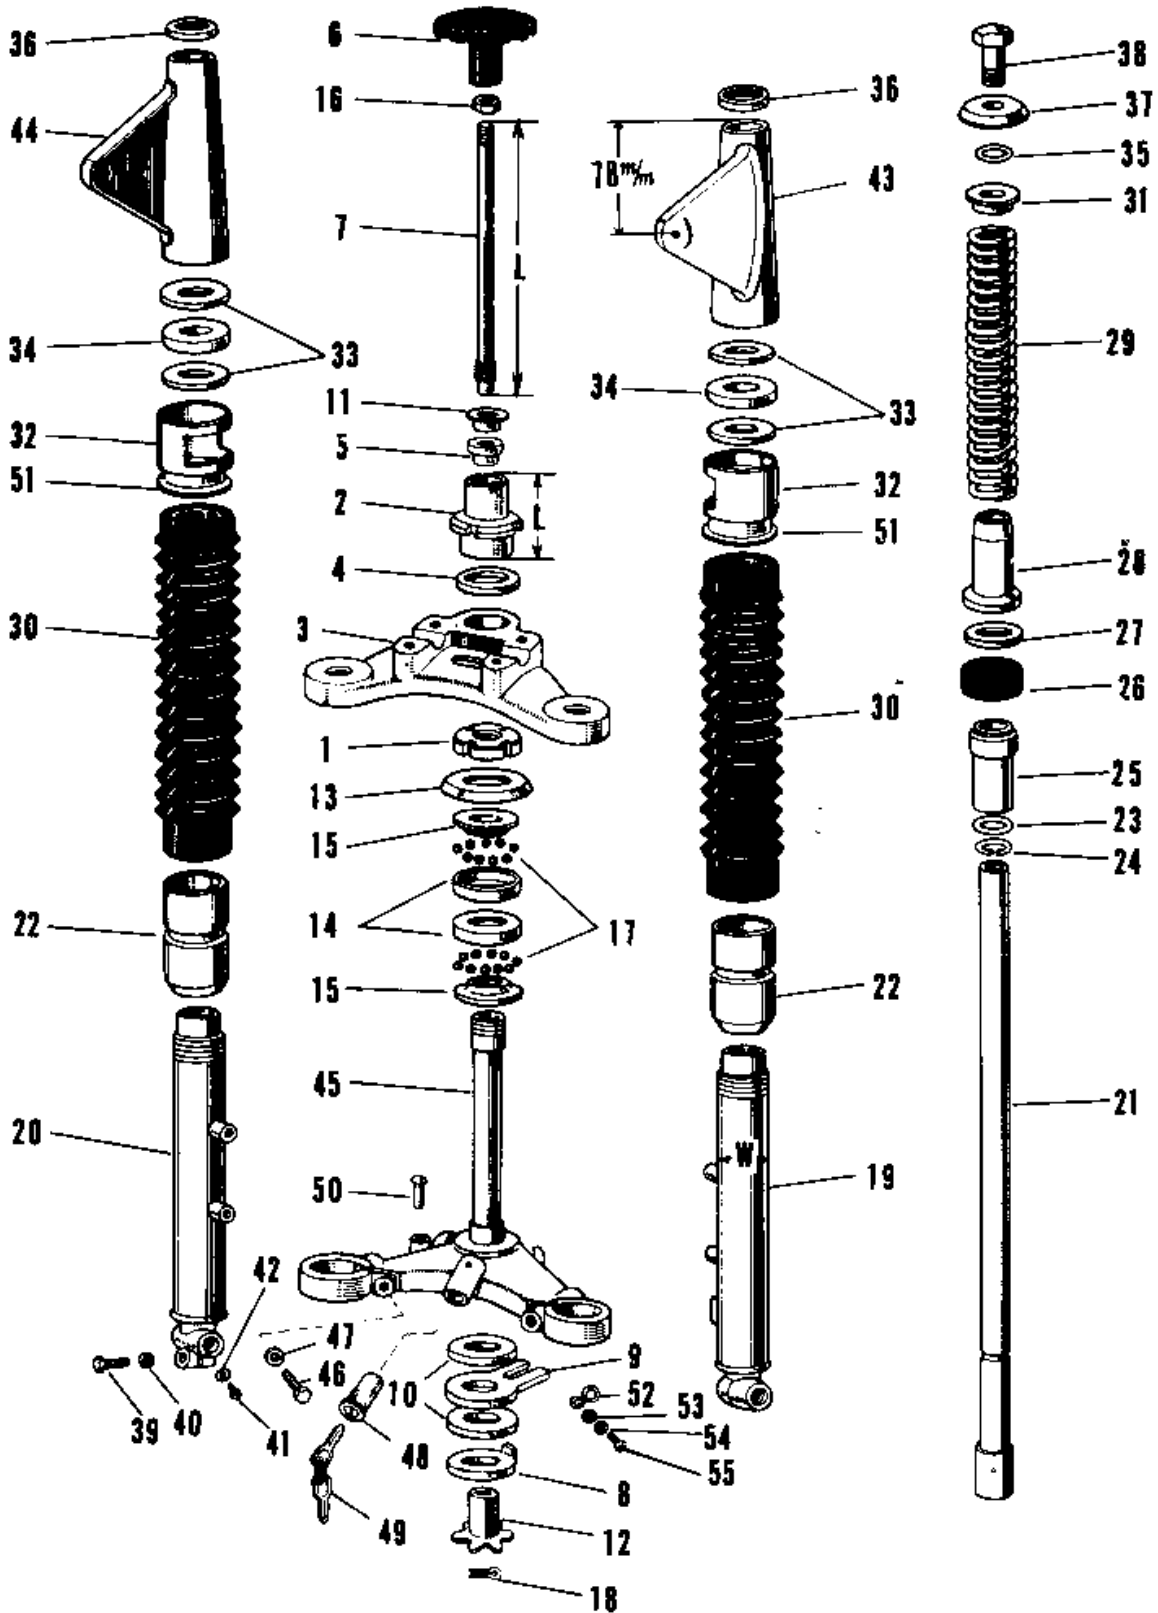

1969 Samurai PARTS DIAGRAM

FRONT FORK A1-A7SS 1

1969 Samurai PARTS LIST

FRONT FORK A1-A7SS 1

ITEM NAME	PART NUMBER	QUANTITY
NUT STEERING STEM LCK (Ref # 1)	92090-007	1
NUT STEERING STEM (Ref # 2)	92090-008	1
HEAD STEERING STEM (Ref # 3)	44039-015	1
WASHER STEERING STEM (Ref # 4)	46100-001	1
BUSH STRNG DAMPER ROD (Ref # 5)	46103-001	1
KNOB STEERING DAMPER (Ref # 6)	46101-001	1
ROD STEERING DAMPER (Ref # 7)	46102-001	1
DISC STTERING DAMPER (Ref # 8)	46106-001	1
STOPPER STEERING DAMP (Ref # 9)	46105-001	1
DISC STRNG DAMP FRCTN (Ref # 10)	46104-001	2
WASHER STRNG DAMP NUT (Ref # 11)	46108-001	1
SPRING FRICTION DISC (Ref # 12)	46123-001	1
CAP STEERING STEM (Ref # 13)	46098-006	1
RACE STRNG STEM BERNG (Ref # 14)	92048-006	2
CONE STRNG STEM BERNG (Ref # 15)	92047-006	2
NUT STEERING DAMP LCK (Ref # 16)	92016-001	1
BALL STEEL 1/4' (Ref # 17)	600A0800	38
PIN COTTER 2.0X15 (Ref # 18)	550D2015	1
FRONT FORK ASSY C.RED (Ref # 3,19~4)	44001-050-24	1
FORK-FRONT,C.BLUE (Ref # 3,19~4)	44001-050-27	1
TUBE,LH,FORK OUTER (Ref # 19)	44005-013	1
TUBE,RH,FORK OUTER (Ref # 20)	44006-011	1
TUBE FORK INNER (Ref # 21)	44013-015	2
NUT FORK OUTER TUBE (Ref # 22)	44007-010	2
'O' RING OUTER TUBE (Ref # 23)	44046-016	2
CIRCLIP Z8MM (Ref # 24)	481J2800	2
GUIDE FORK INNER TUBE (Ref # 25)	44015-006	2
OIL SEAL FORK (Ref # 26)	44009-005	2
WASHER (Ref # 27)	44043-020	2

1969 Samurai PARTS LIST

FRONT FORK A1-A7SS 1

ITEM NAME	PART NUMBER	QUANTITY
SCREW RIVET (Ref # 50)	92099-001	1
HOLDER DUST COVER (Ref # 51)	44035-001	2
CLAMP CABLE (Ref # 52)	92037-026	1
WASHER PLAIN 6MM (Ref # 53)	410B0600	1
WASHER SPRING 6MM (Ref # 54)	461F0600	1
SCREW PAN HEAD 6X16 (Ref # 55)	220B0616	1