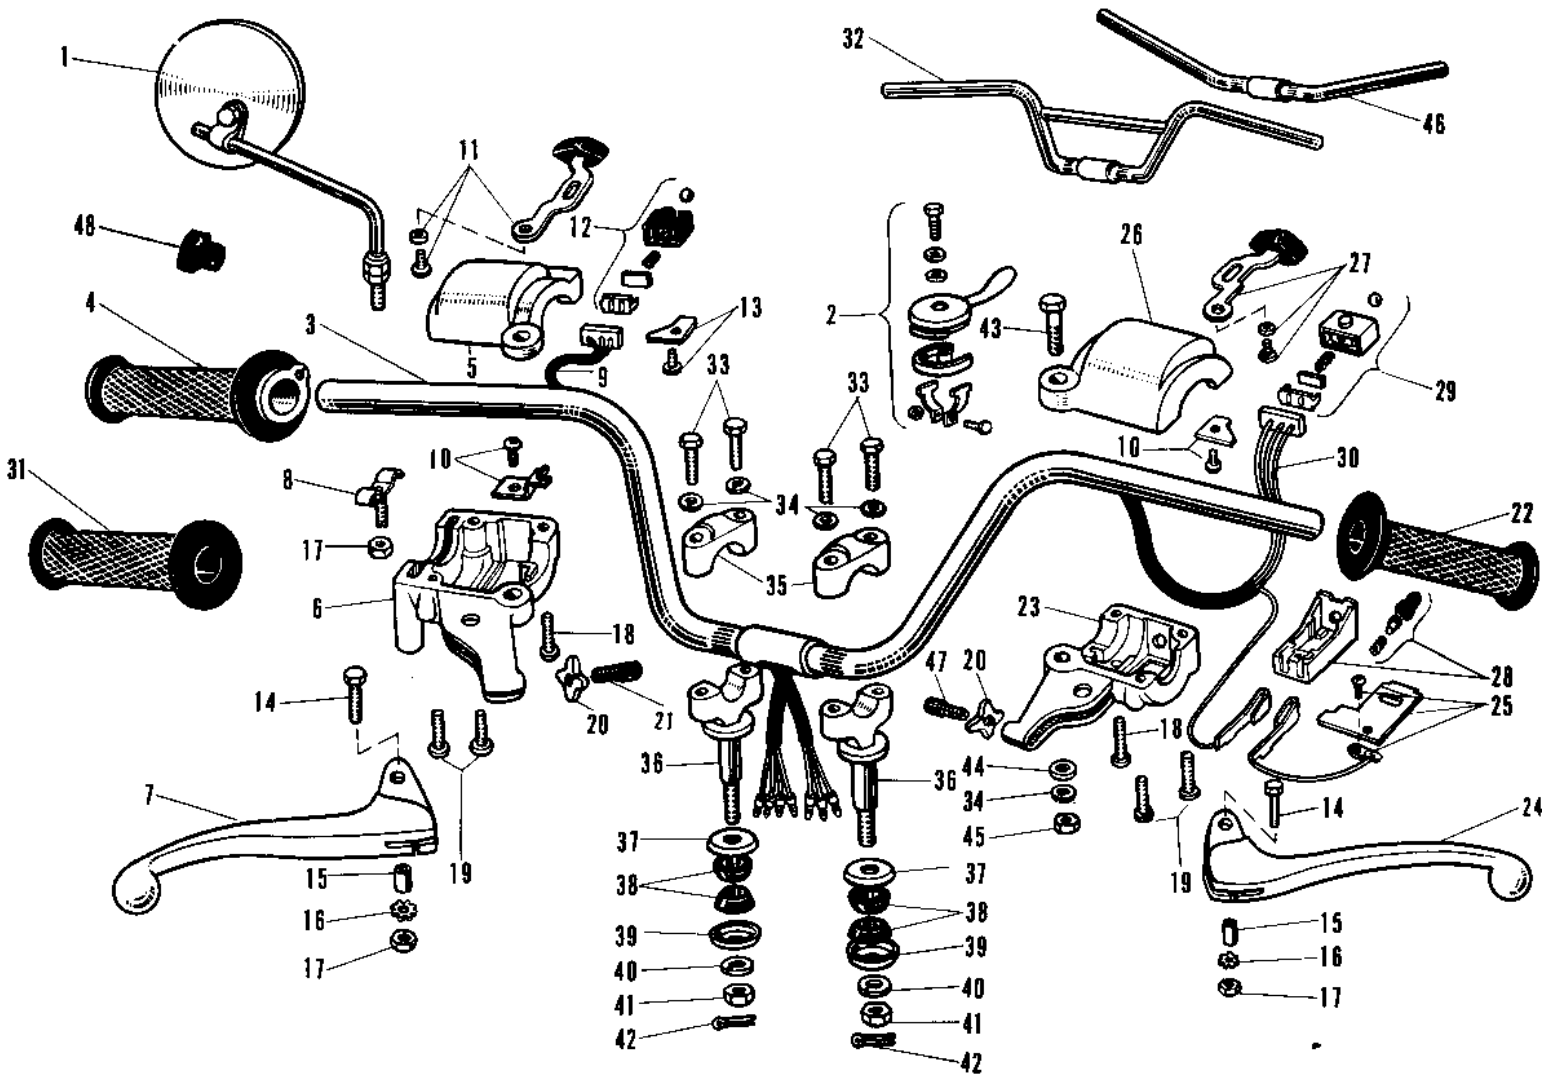

1970 Avenger PARTS DIAGRAM

HANDLEBAR A1/SSA, A7/SSA