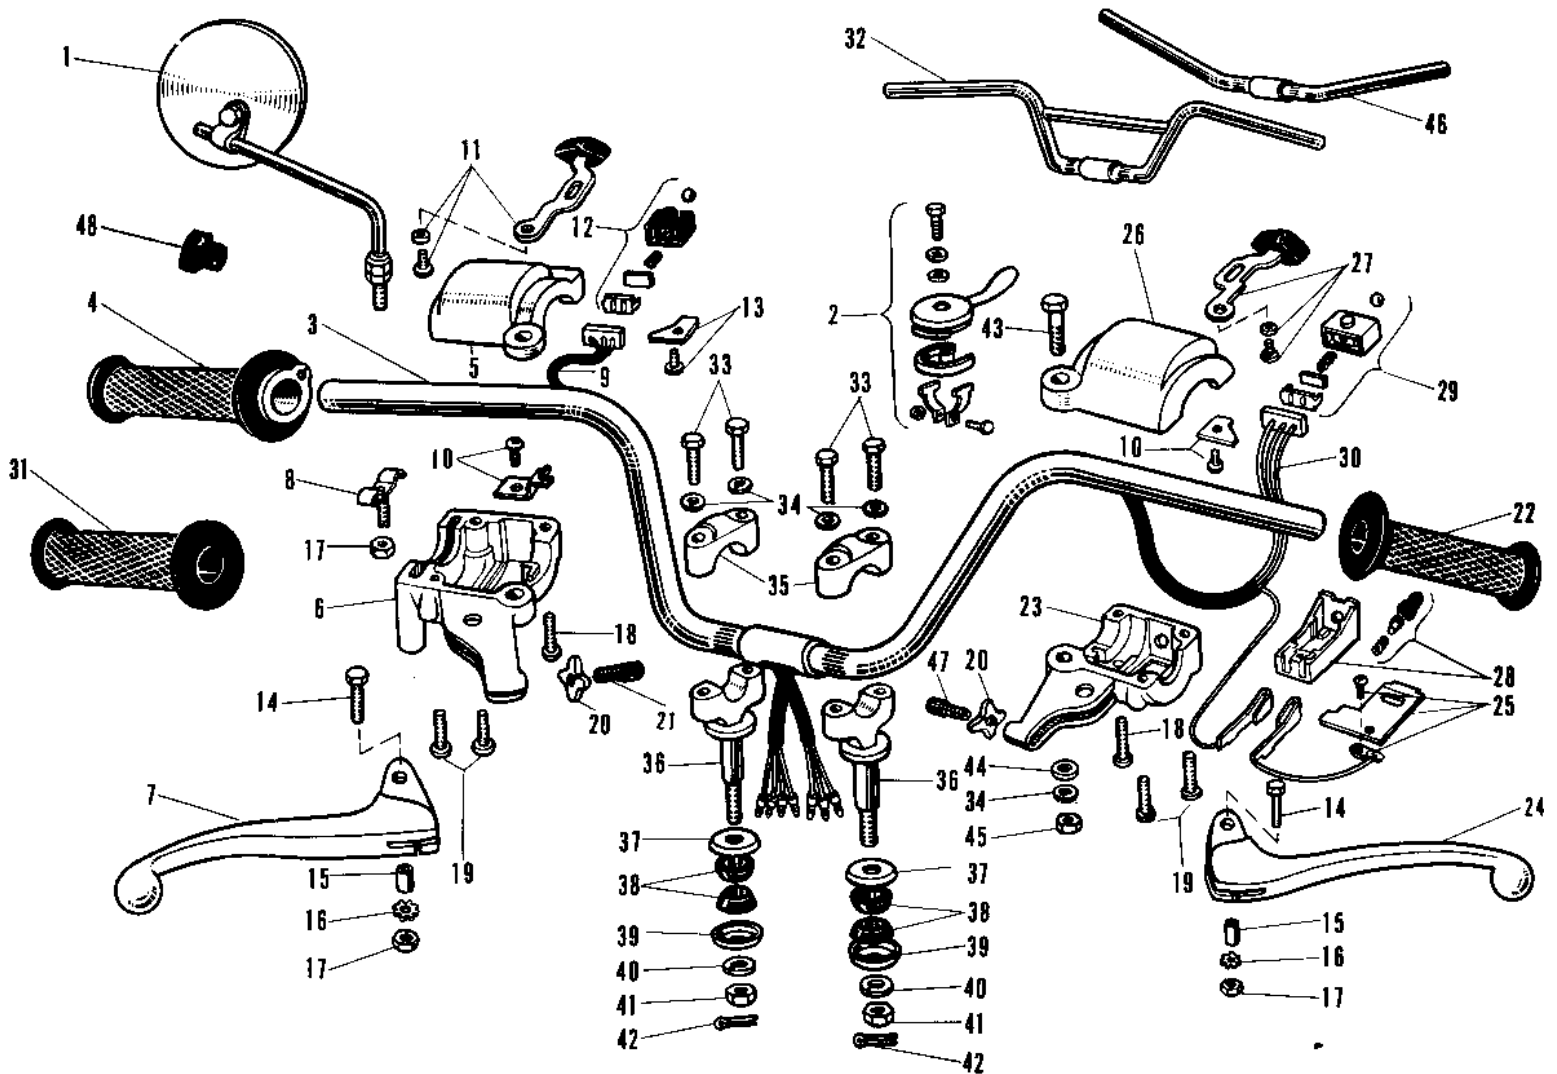

1968 Avenger PARTS DIAGRAM

HANDLEBAR A1/SSA, A7/SSA