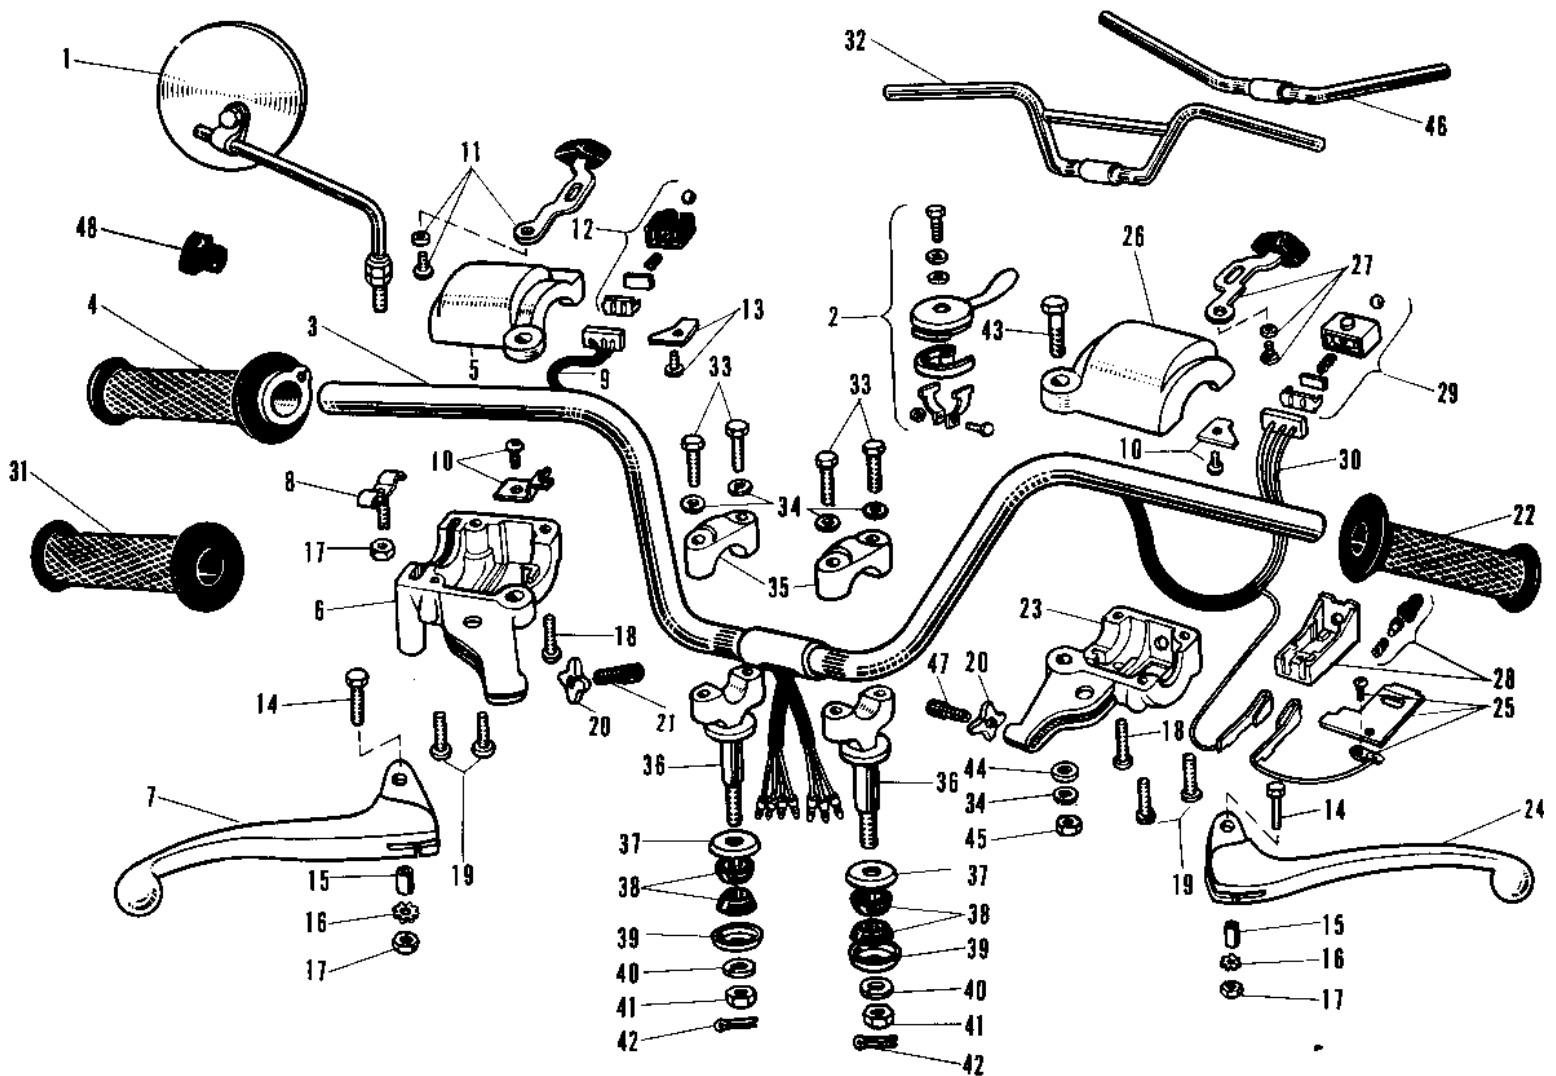

1967 Avenger PARTS DIAGRAM

HANDLEBAR A1/SSA, A7/SSA