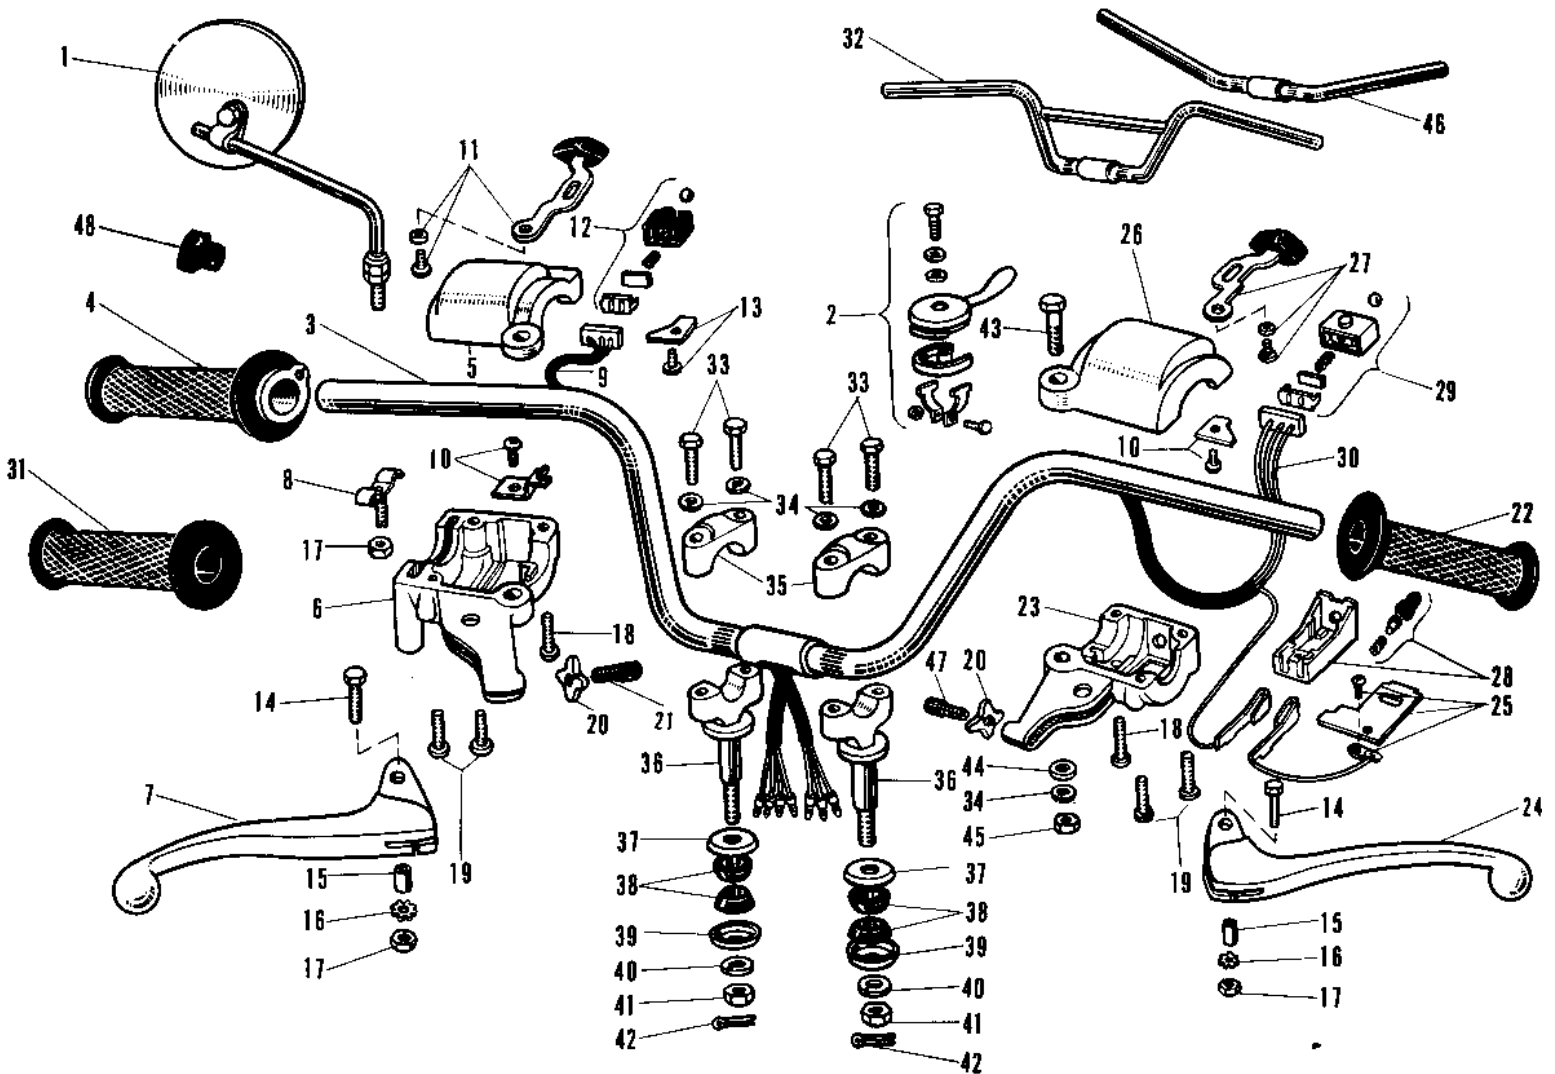

1969 Samurai PARTS DIAGRAM

HANDLEBAR A1/SSA, A7/SSA