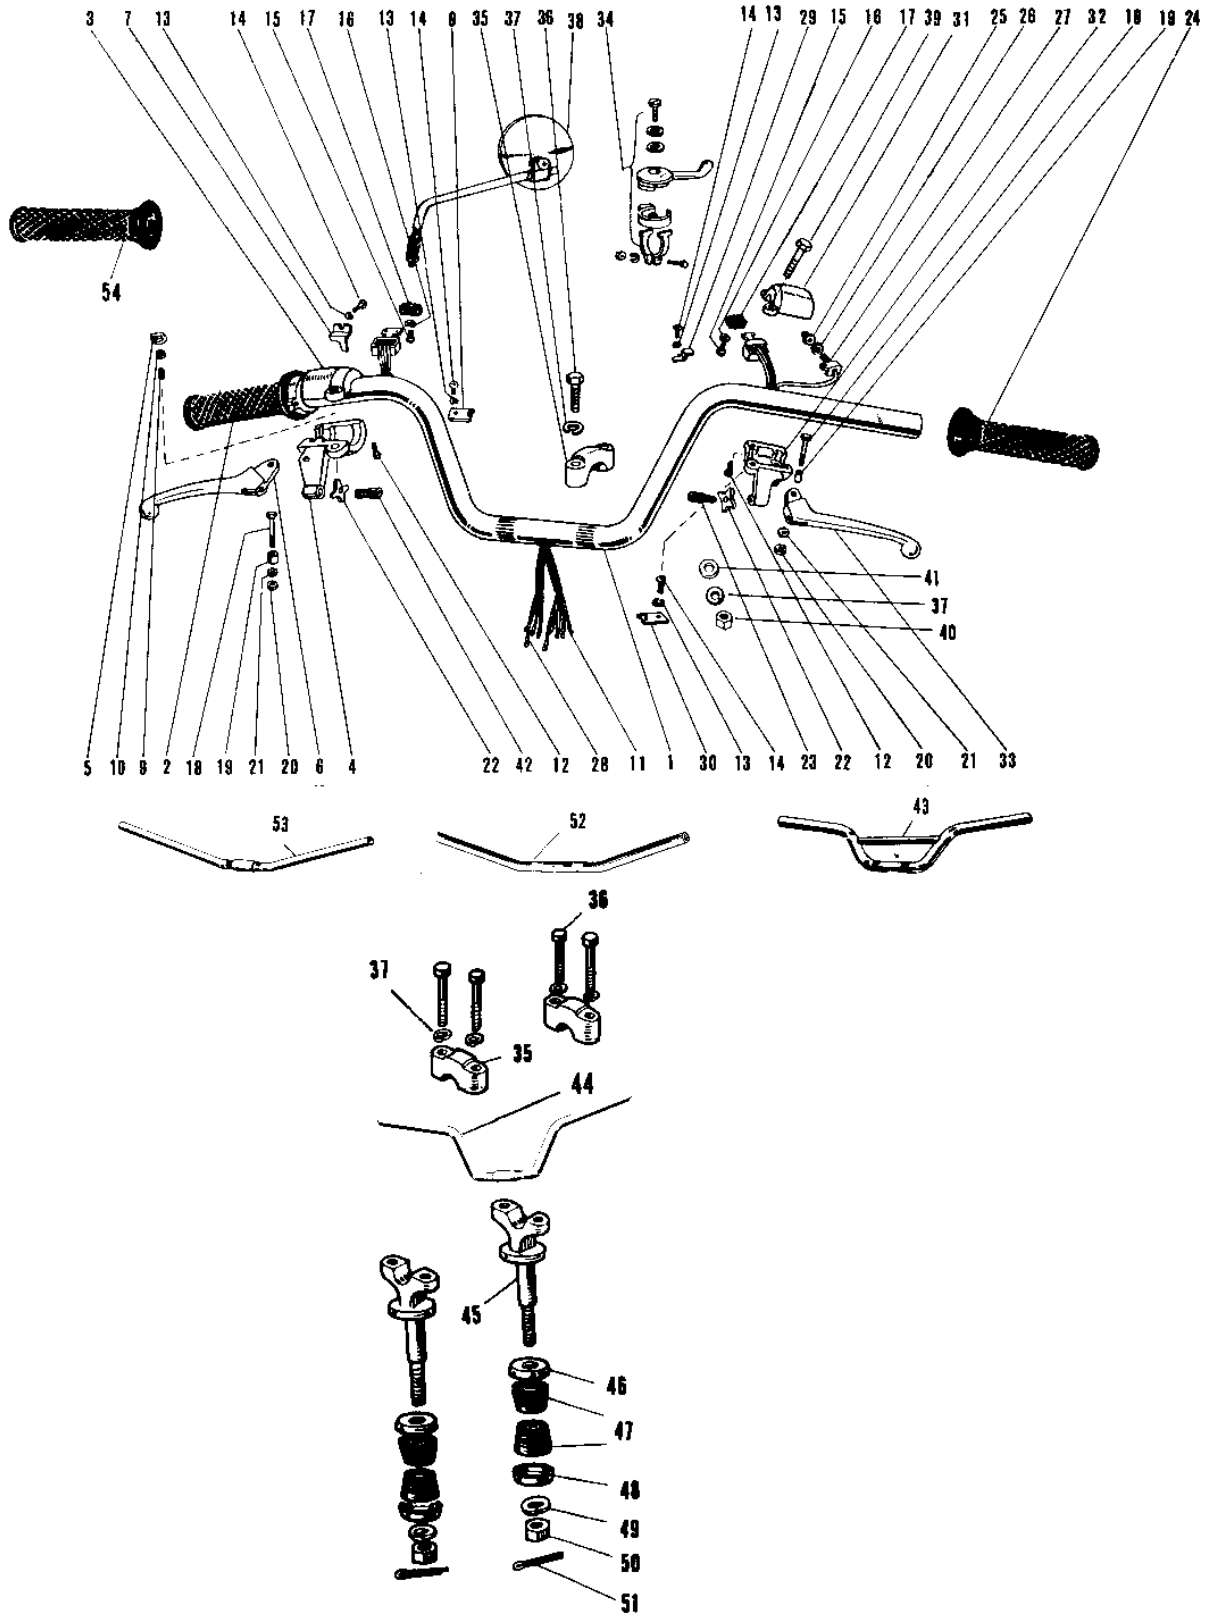

1969 Avenger SS PARTS DIAGRAM

HANDLEBAR A1/SS, A7/SS

1969 Avenger SS PARTS LIST

HANDLEBAR A1/SS, A7/SS

ITEM NAME	PART NUMBER	QUANTITY
GRIP ASSY-R.H (Ref # 2~22,4)	46017-042	1
GRIP ASSY THROTTLE (Ref # 2)	46019-005	1
CASE R.H SWITCH UPPER (Ref # 3)	46040-009	1
CASE R.H SWITCH LOWER (Ref # 4)	46022-011	1
SPRING GRIP ADJUST (Ref # 5)	46025-002	1
LEVER FRONT BRAKE (Ref # 6)	46058-005	1
HOLDER R.H SW UP WRNG (Ref # 7)	46037-012	1
HOLDER R.H SW LW WRNG (Ref # 8)	46037-011	1
SCREW GRIP ADJUST (Ref # 9)	46026-002	1
SCREW GRIP ADJUSTING (Ref # 9)	46026-007	1
NUT,5MM (Ref # 10)	311B0500	1
NUT,5MM (Ref # 10)	311B0500	1
WIRING HARNESS R.H SW (Ref # 11)	46032-013	1
SCREW SWITCH CASE (Ref # 12)	92011-010	4
SCREW SWITCH CASE (Ref # 12)	92011-017	4
WASHER SPRING 3MM (Ref # 13)	461F0300	5
SCREW-PAN-HEAD 3X6 (Ref # 14)	220B0306	5
SCREW-PAN-HEAD 3X6 (Ref # 14)	220B0306	5
SCREW PAN HEAD 2X6 (Ref # 15)	211B0206	4
SPRING-WASHER (Ref # 16)	92029-002	4
KNOB SWITCH (Ref # 17)	46044-003	2
BOLT HEX HEAD 5X20 (Ref # 18)	92007-018	2
BOLT HEX HEAD 5X20 (Ref # 18)	92007-020	2
COLLAR LEVER (Ref # 19)	46059-011	2
UNAVAILABLE IN PRICE BOOK (Ref # 20)	92015-038	2
NUT 5MM (Ref # 20)	312B0500	2
WASHER LOCK 5MM (Ref # 21)	464H0500	2
NUT LOCK ADJUST SCREW (Ref # 22)	46056-001	2
SCREW,CABLE ADJUST (Ref # 23)	46055-009	1