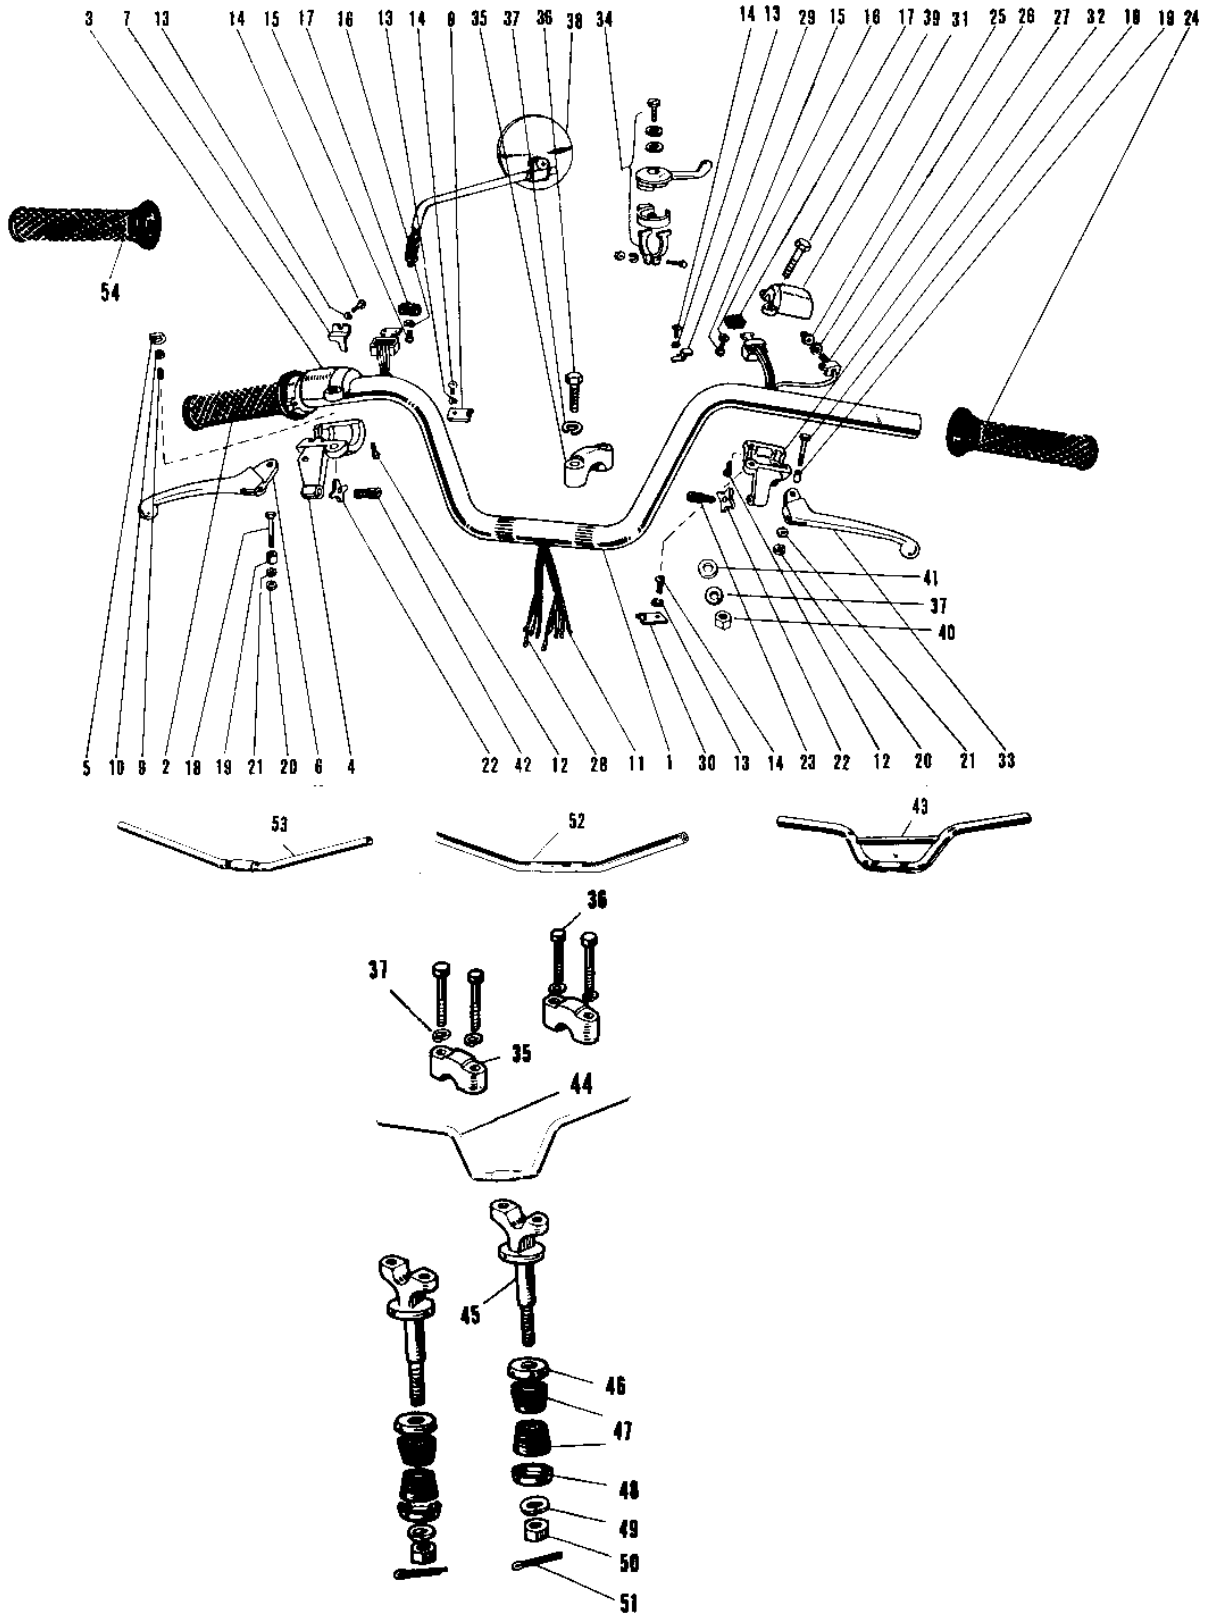

1969 Avenger SS PARTS DIAGRAM

HANDLEBAR A1/SS, A7/SS