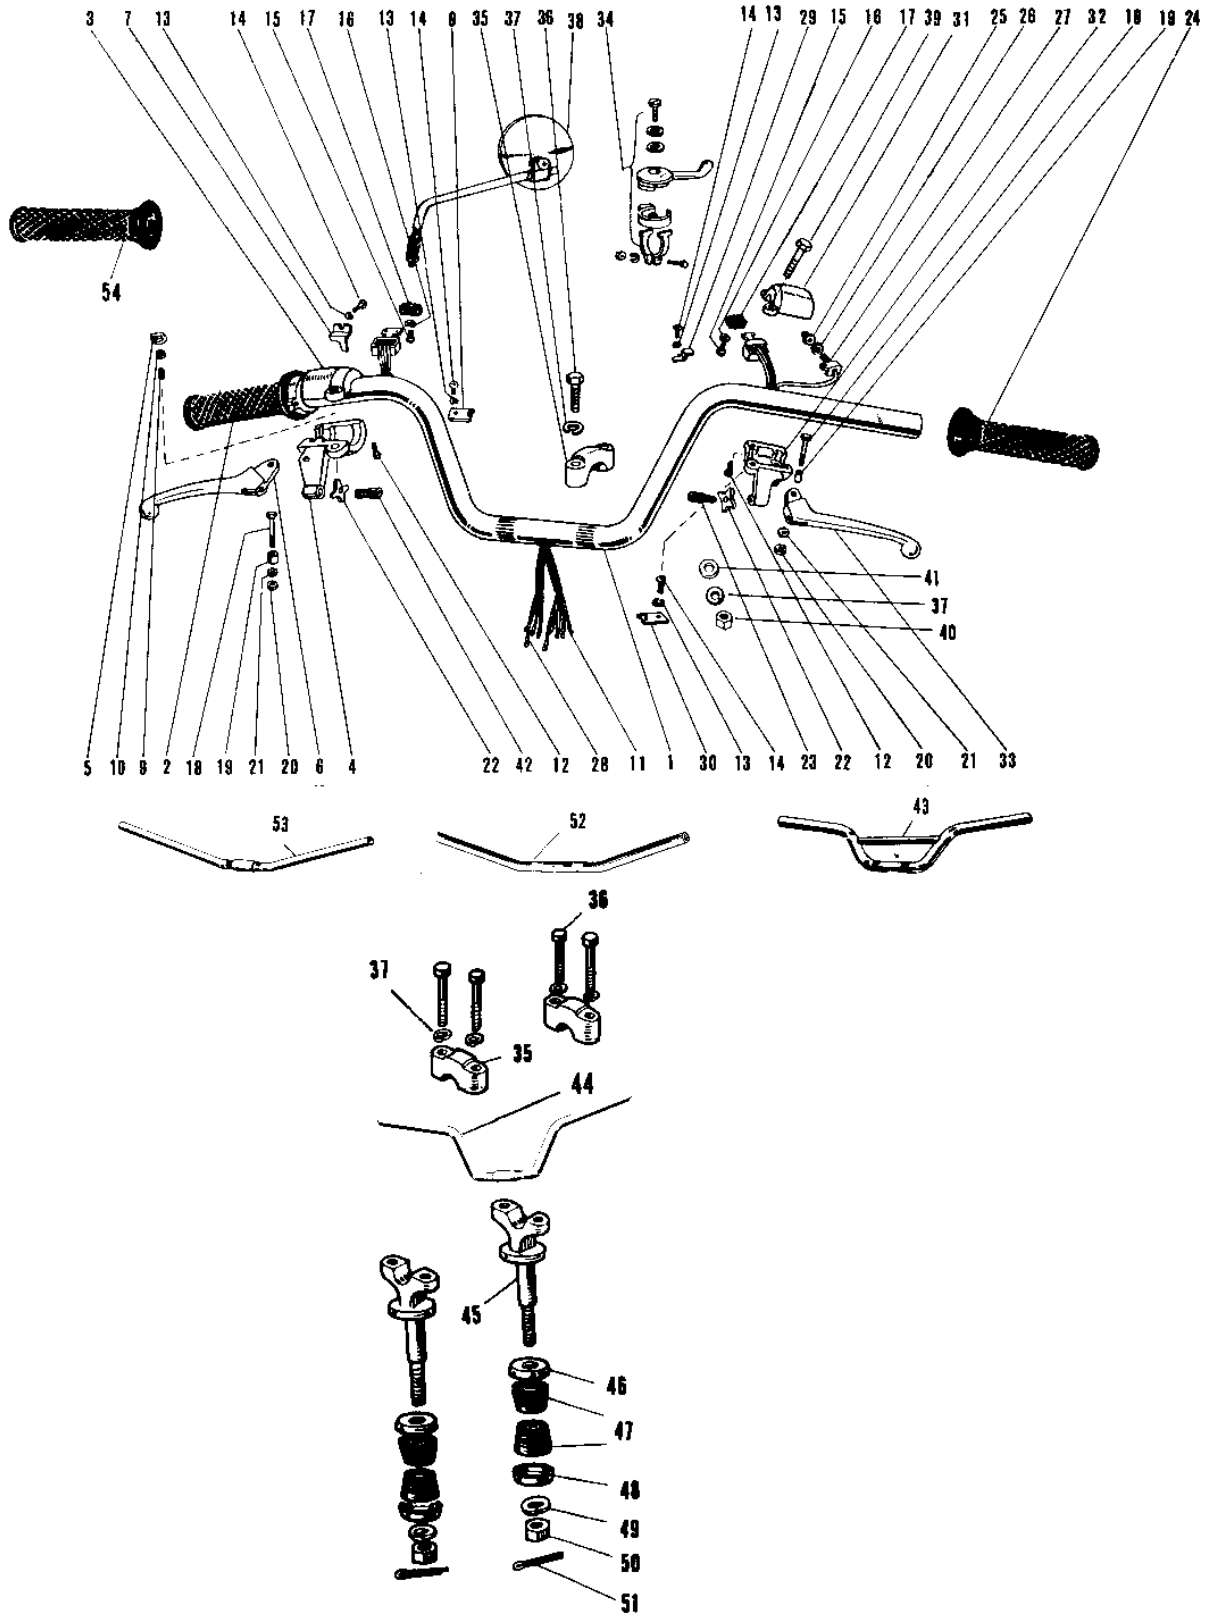

1970 Avenger PARTS DIAGRAM

HANDLEBAR A1/SS, A7/SS

1970 Avenger PARTS LIST

HANDLEBAR A1/SS, A7/SS

ITEM NAME	PART NUMBER	QUANTITY
HANDLEBAR (Ref # 1)	46003-018	2
GRIP ASSY-R.H (Ref # 2~22,4)	46017-042	1
GRIP ASSY THROTTLE (Ref # 2)	46019-005	2
CASE R.H SWITCH UPPER (Ref # 3)	46040-009	1
CASE R.H SWITCH LOWER (Ref # 4)	46022-011	1
SPRING GRIP ADJUST (Ref # 5)	46025-002	1
LEVER FRONT BRAKE (Ref # 6)	46058-005	1
HOLDER R.H SW UP WRNG (Ref # 7)	46037-012	1
HOLDER R.H SW LW WRNG (Ref # 8)	46037-011	1
SCREW GRIP ADJUST (Ref # 9)	46026-002	1
SCREW GRIP ADJUSTING (Ref # 9)	46026-007	1
NUT,5MM (Ref # 10)	311B0500	2
WIRING HARNESS R.H SW (Ref # 11)	46032-013	1
SCREW SWITCH CASE (Ref # 12)	92011-010	1
SCREW SWITCH CASE (Ref # 12)	92011-017	1
WASHER SPRING 3MM (Ref # 13)	461F0300	1
SCREW-PAN-HEAD 3X6 (Ref # 14)	220B0306	2
SCREW PAN HEAD 2X6 (Ref # 15)	211B0206	1
SPRING-WASHER (Ref # 16)	92029-002	1
KNOB SWITCH (Ref # 17)	46044-003	1
BOLT HEX HEAD 5X20 (Ref # 18)	92007-018	1
BOLT HEX HEAD 5X20 (Ref # 18)	92007-020	1
COLLAR LEVER (Ref # 19)	46059-011	1
UNAVAILABLE IN PRICE BOOK (Ref # 20)	92015-038	1
NUT 5MM (Ref # 20)	312B0500	1
WASHER LOCK 5MM (Ref # 21)	464H0500	1
NUT LOCK ADJUST SCREW (Ref # 22)	46056-001	1
SCREW,CABLE ADJUST (Ref # 23)	46055-009	1
GRIP ASSY-L.H. (Ref # 12~22)	46074-112	1