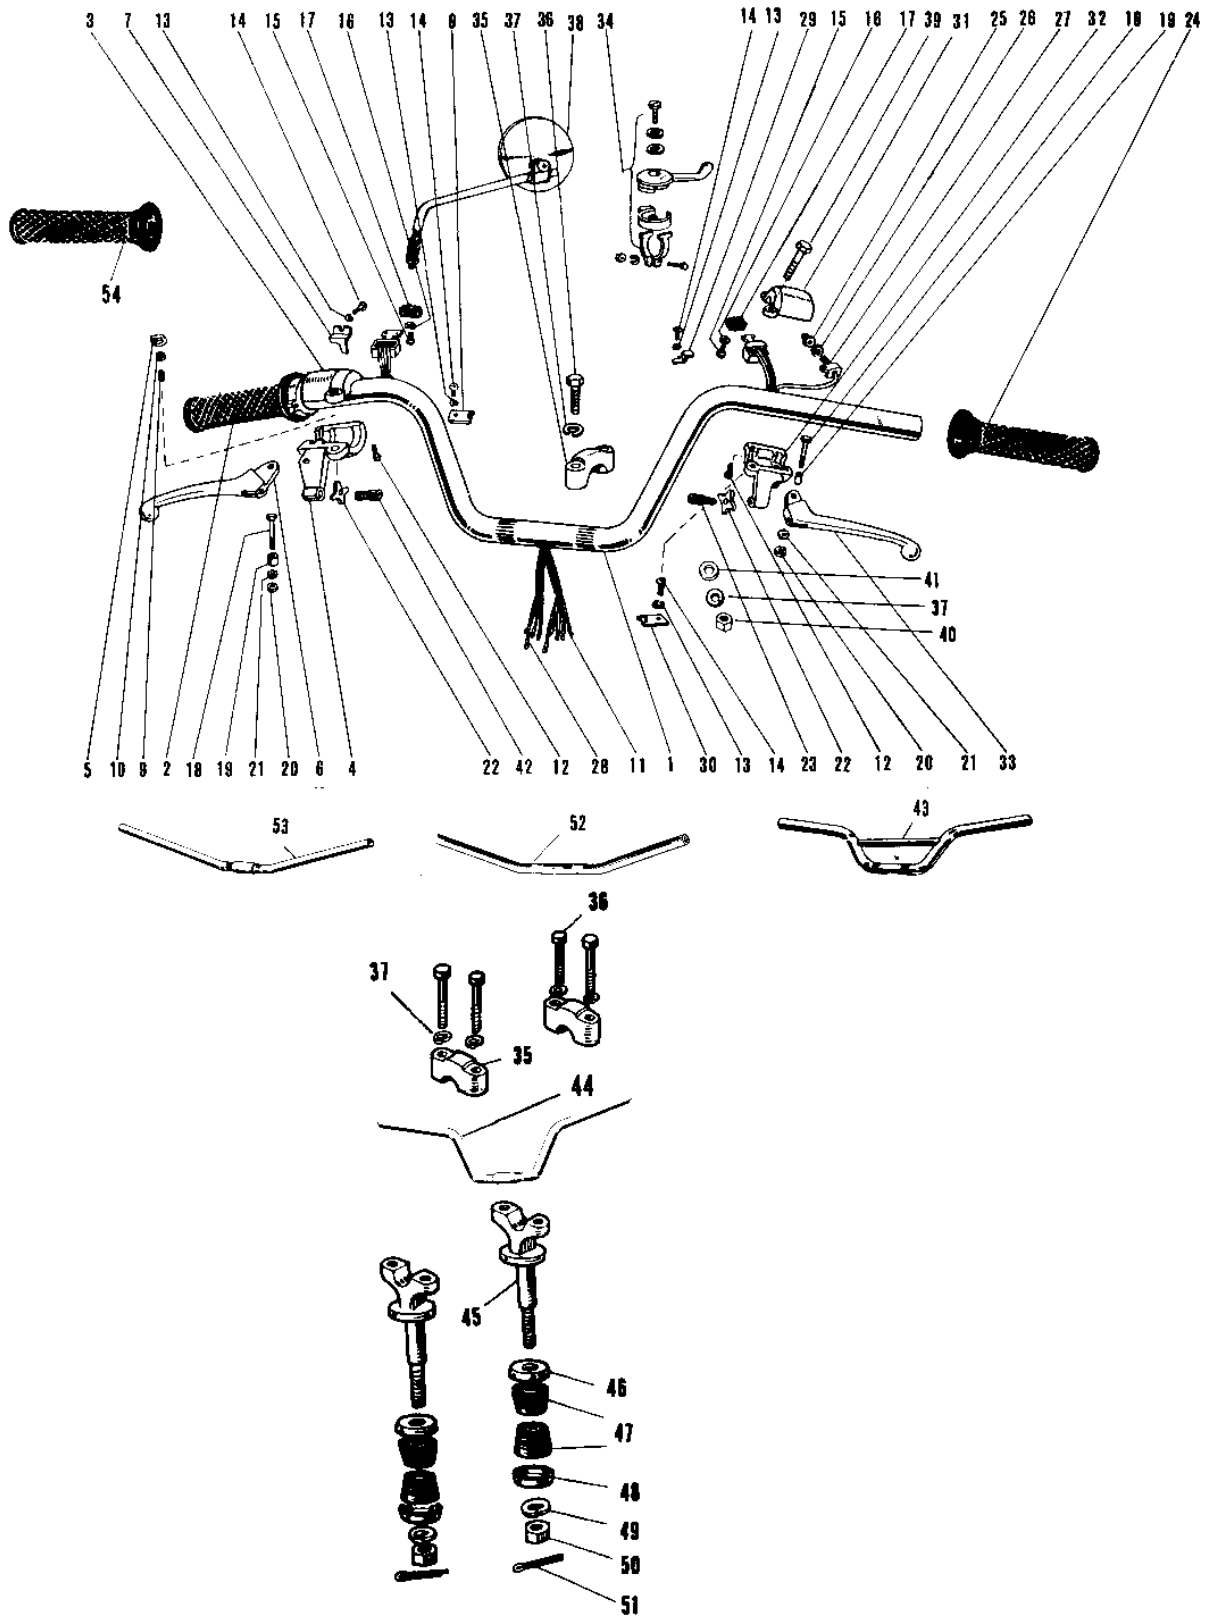

1967 Avenger PARTS DIAGRAM

HANDLEBAR A1/SS, A7/SS