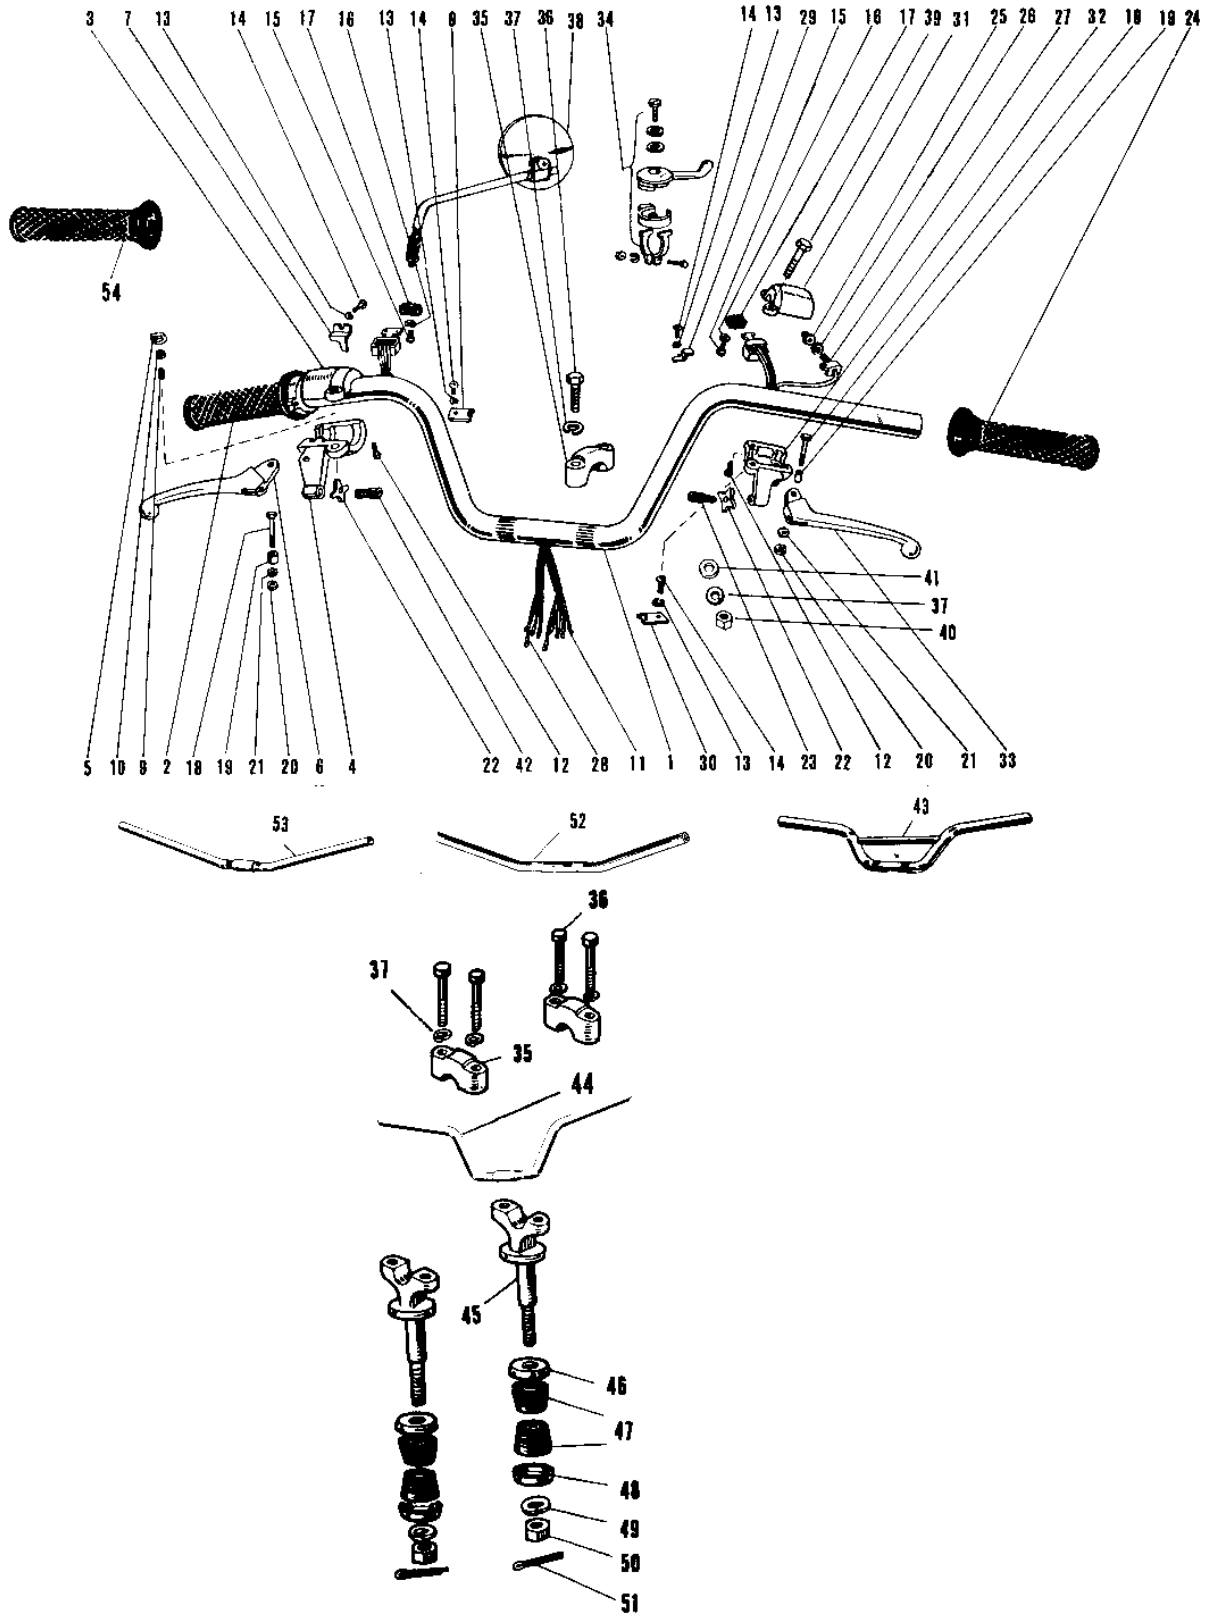

1967 A1SS PARTS DIAGRAM

HANDLEBAR A1/SS, A7/SS

1967 A1SS PARTS LIST

HANDLEBAR A1/SS, A7/SS

ITEM NAME	PART NUMBER	QUANTITY
GRIP ASSY-R.H (Ref # 2~22,4)	46017-042	1
GRIP ASSY THROTTLE (Ref # 2)	46019-005	1
CASE R.H SWITCH UPPER (Ref # 3)	46040-009	1
CASE R.H SWITCH LOWER (Ref # 4)	46022-011	1
SPRING GRIP ADJUST (Ref # 5)	46025-002	1
LEVER FRONT BRAKE (Ref # 6)	46058-005	1
HOLDER R.H SW UP WRNG (Ref # 7)	46037-012	1
HOLDER R.H SW LW WRNG (Ref # 8)	46037-011	1
SCREW GRIP ADJUST (Ref # 9)	46026-002	1
SCREW GRIP ADJUSTING (Ref # 9)	46026-007	1
NUT,5MM (Ref # 10)	311B0500	1
NUT,5MM (Ref # 10)	311B0500	1
WIRING HARNESS R.H SW (Ref # 11)	46032-013	1
SCREW SWITCH CASE (Ref # 12)	92011-010	4
SCREW SWITCH CASE (Ref # 12)	92011-017	4
WASHER SPRING 3MM (Ref # 13)	461F0300	5
SCREW-PAN-HEAD 3X6 (Ref # 14)	220B0306	5
SCREW-PAN-HEAD 3X6 (Ref # 14)	220B0306	5
SCREW PAN HEAD 2X6 (Ref # 15)	211B0206	4
SPRING-WASHER (Ref # 16)	92029-002	4
KNOB SWITCH (Ref # 17)	46044-003	2
BOLT HEX HEAD 5X20 (Ref # 18)	92007-018	2
BOLT HEX HEAD 5X20 (Ref # 18)	92007-020	2
COLLAR LEVER (Ref # 19)	46059-011	2
UNAVAILABLE IN PRICE BOOK (Ref # 20)	92015-038	2
NUT 5MM (Ref # 20)	312B0500	2
WASHER LOCK 5MM (Ref # 21)	464H0500	2
NUT LOCK ADJUST SCREW (Ref # 22)	46056-001	2
SCREW,CABLE ADJUST (Ref # 23)	46055-009	1