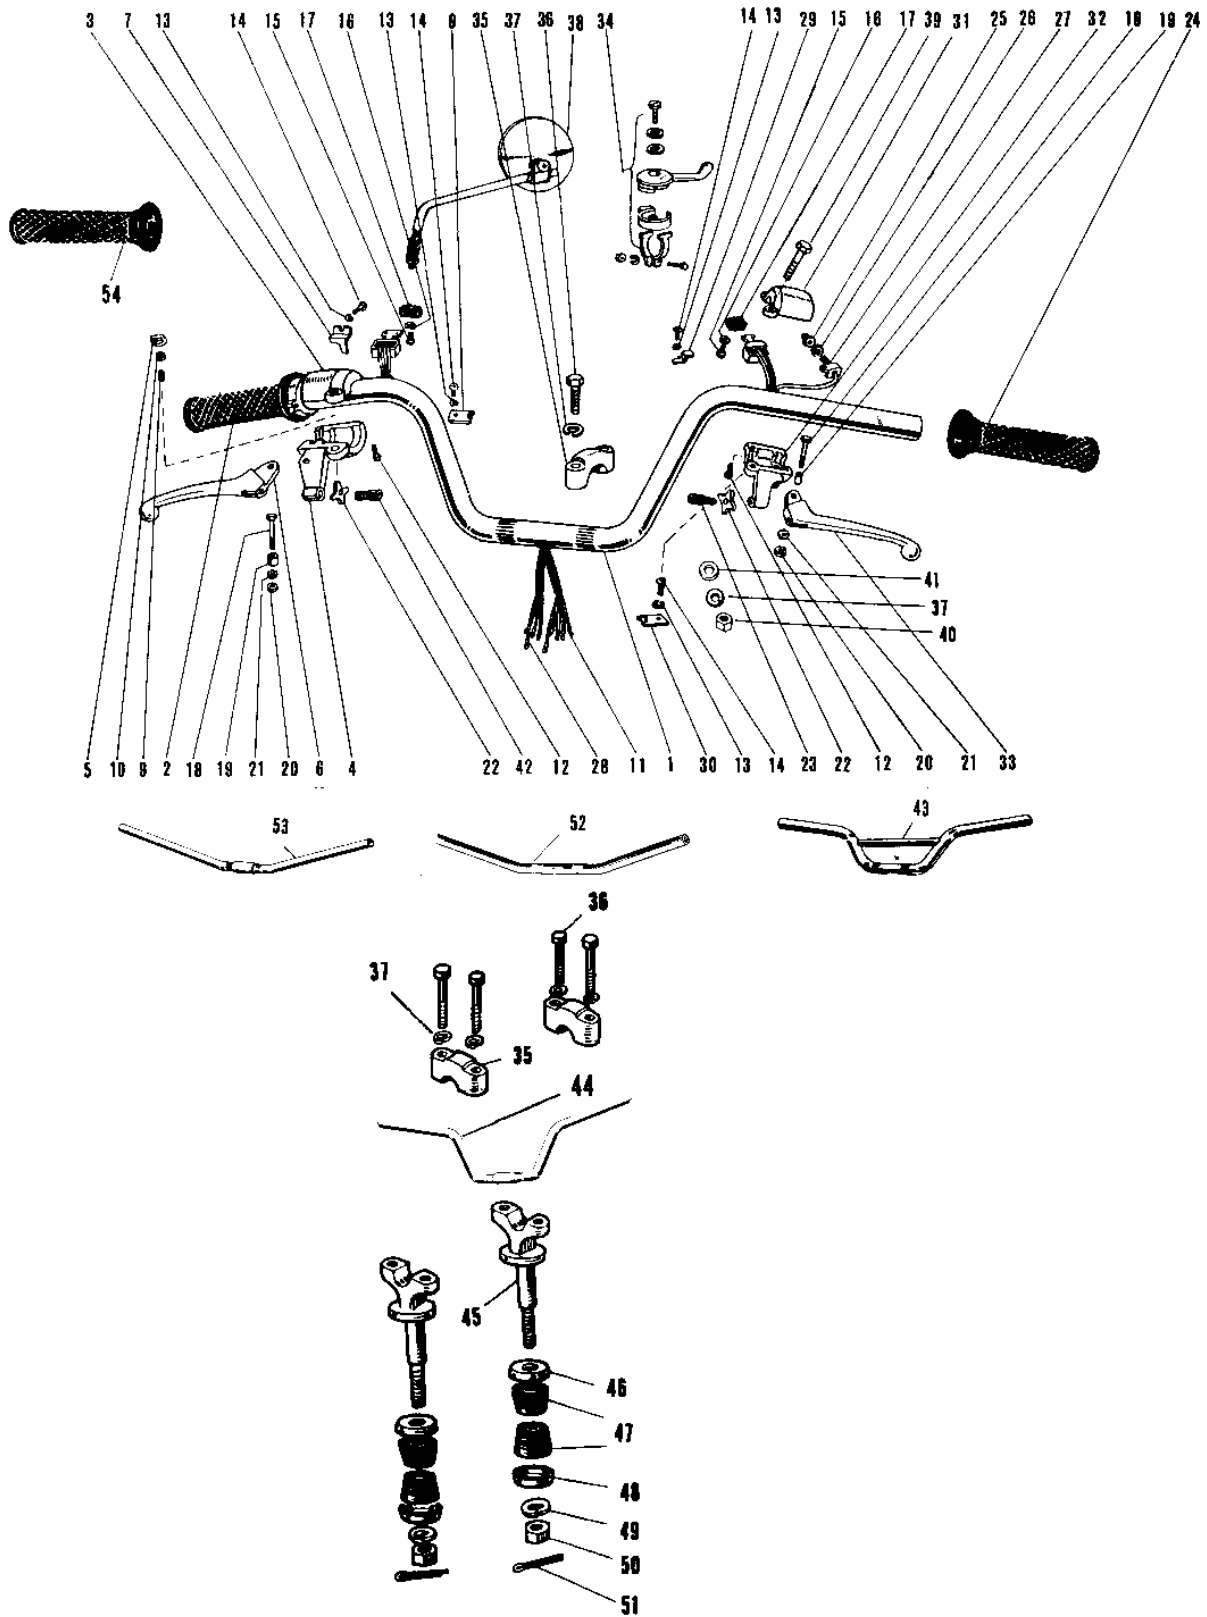

1971 A1-B PARTS DIAGRAM

HANDLEBAR A1/SS, A7/SS

1971 A1-B PARTS LIST

HANDLEBAR A1/SS, A7/SS

ITEM NAME	PART NUMBER	QUANTITY
HANDLEBAR (Ref # 1)	46003-018	2
GRIP ASSY-R.H (Ref # 2~22,4)	46017-042	1
GRIP ASSY THROTTLE (Ref # 2)	46019-005	2
CASE R.H SWITCH UPPER (Ref # 3)	46040-009	1
CASE R.H SWITCH LOWER (Ref # 4)	46022-011	1
SPRING GRIP ADJUST (Ref # 5)	46025-002	1
LEVER FRONT BRAKE (Ref # 6)	46058-005	1
HOLDER R.H SW UP WRNG (Ref # 7)	46037-012	1
HOLDER R.H SW LW WRNG (Ref # 8)	46037-011	1
SCREW GRIP ADJUST (Ref # 9)	46026-002	1
SCREW GRIP ADJUSTING (Ref # 9)	46026-007	1
NUT,5MM (Ref # 10)	311B0500	2
WIRING HARNESS R.H SW (Ref # 11)	46032-013	1
SCREW SWITCH CASE (Ref # 12)	92011-010	1
SCREW SWITCH CASE (Ref # 12)	92011-017	1
WASHER SPRING 3MM (Ref # 13)	461F0300	1
SCREW-PAN-HEAD 3X6 (Ref # 14)	220B0306	2
SCREW PAN HEAD 2X6 (Ref # 15)	211B0206	1
SPRING-WASHER (Ref # 16)	92029-002	1
KNOB SWITCH (Ref # 17)	46044-003	1
BOLT HEX HEAD 5X20 (Ref # 18)	92007-018	1
BOLT HEX HEAD 5X20 (Ref # 18)	92007-020	1
COLLAR LEVER (Ref # 19)	46059-011	1
UNAVAILABLE IN PRICE BOOK (Ref # 20)	92015-038	1
NUT 5MM (Ref # 20)	312B0500	1
WASHER LOCK 5MM (Ref # 21)	464H0500	1
NUT LOCK ADJUST SCREW (Ref # 22)	46056-001	1
SCREW,CABLE ADJUST (Ref # 23)	46055-009	1
GRIP ASSY-L.H. (Ref # 12~22)	46074-112	1