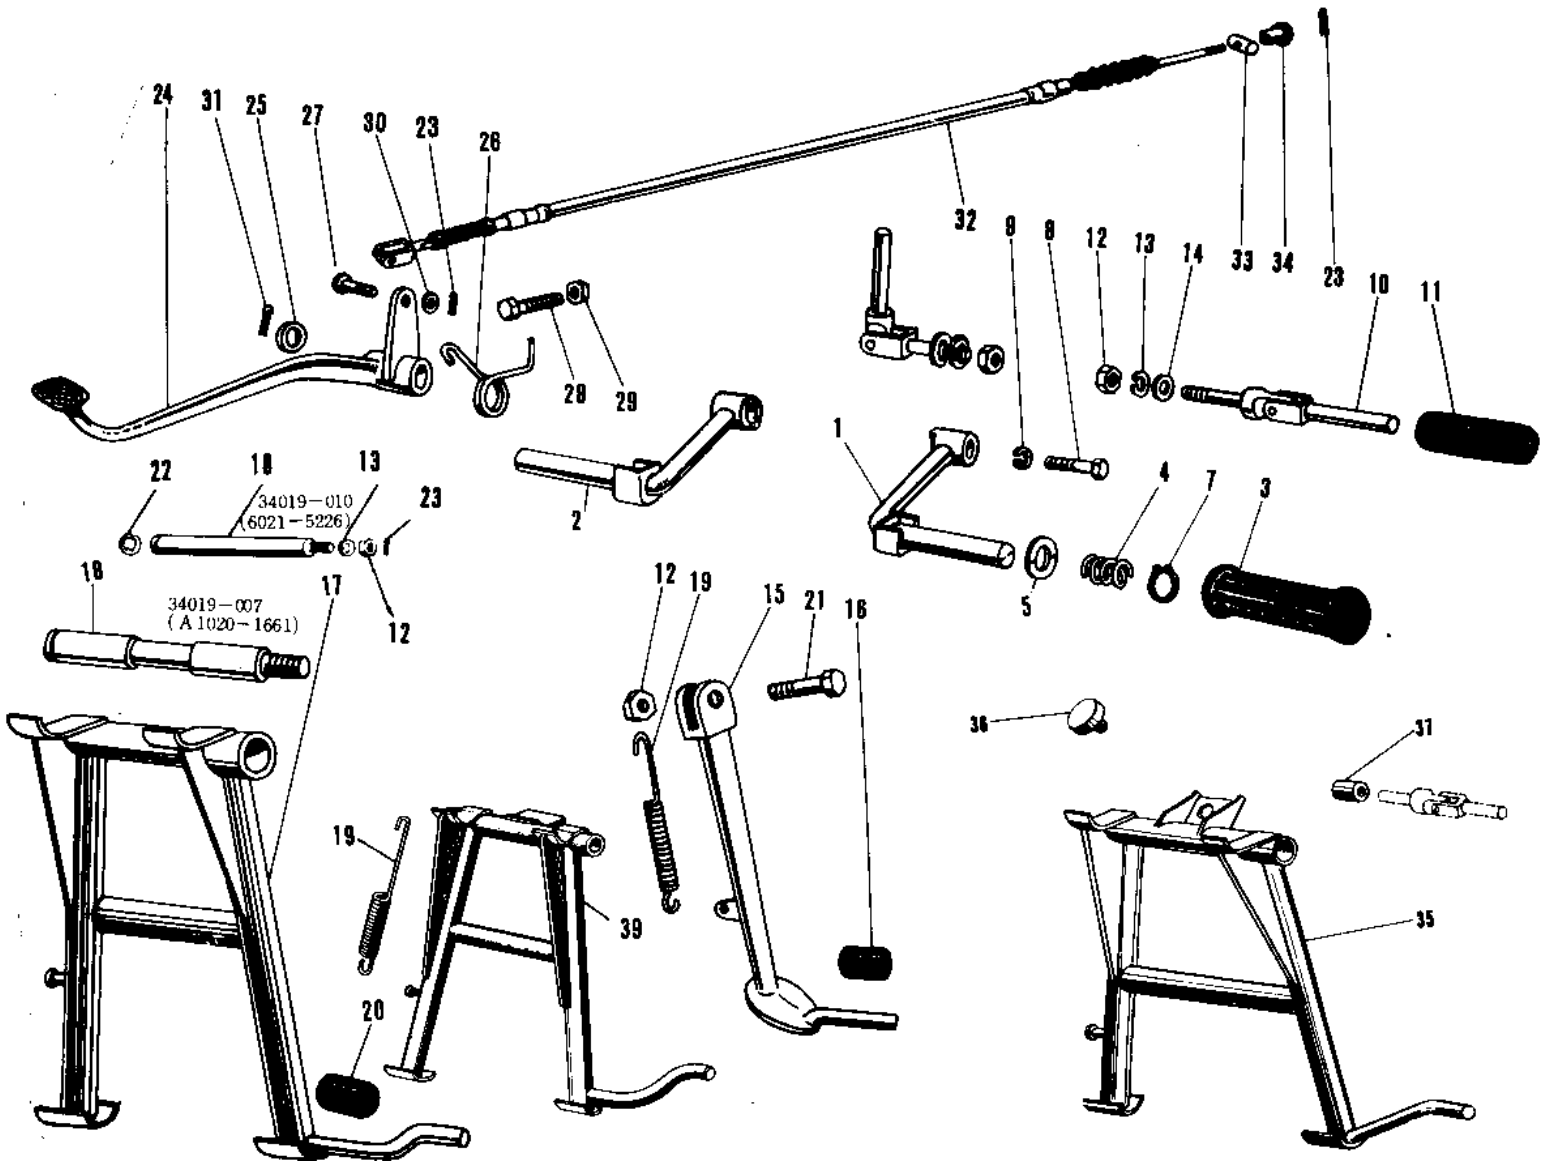

# 1966 Samurai PARTS DIAGRAM

FOOTRESTS/STANDS/BRAKE PEDAL

# 1966 Samurai PARTS LIST

## FOOTRESTS/STANDS/BRAKE PEDAL

ITEM NAME	PART NUMBER	QUANTITY
BAR FOOTREST L.H (Ref # 1)	34003-001	1
BAR FOOTREST R.H (Ref # 2)	34003-002	1
RUBBER FOOTREST (Ref # 3)	92076-010	2
SPRING FOOTREST PEG (Ref # 4)	34006-002	2
WASHER FOLDING PEG (Ref # 5)	92022-049	2
CIRCLIP 16MM (Ref # 7)	480J1600	2
BOLT HEX HEAD 12X40 (Ref # 8)	113B1240	2
BOLT HEX HEAD 12X40 (Ref # 8)	113B1240	2
WASHER SPRING 12MM (Ref # 9)	461F1200	2
BAR R.H REAR FOOTREST (Ref # 10)	34027-007	2
RUBBER REAR FOOTREST (Ref # 11)	92076-009	2
NUT,10MM (Ref # 12)	314B1000	4
WASHER SPRING 10MM (Ref # 13)	461F1000	3
WASHER PLAIN 10MM (Ref # 14)	410B1000	2
STAND-SIDE (Ref # 15)	34024-016	1
DAMPER RUBB SIDE STND (Ref # 16)	92075-031	1
STAND-MAIN (Ref # 17)	34011-019	1
SHAFT MAIN STAND (Ref # 18)	34019-010	1
SPRING MAIN STAND (Ref # 19)	34023-005	2
DAMPER RUBB-MAIN STND (Ref # 20)	92075-115	1
BOLT HEX HEAD 10X32 (Ref # 21)	113B1032	1
CIRCLIP 15MM (Ref # 22)	482K0300	1
PIN COTTER 2.0X15 (Ref # 23)	550D2015	3
PEDAL BRAKE (Ref # 24)	43001-025	1
WASHER BRAKE PEDAL (Ref # 25)	92022-085	1
SPRING BRAKE PEDAL (Ref # 26)	43005-007	1
PIN R BRK CABLE JOINT (Ref # 27)	92043-034	1
BOLT-UPSET (Ref # 28)	112G0625	1
NUT 6MM (Ref # 29)	311B0600	1