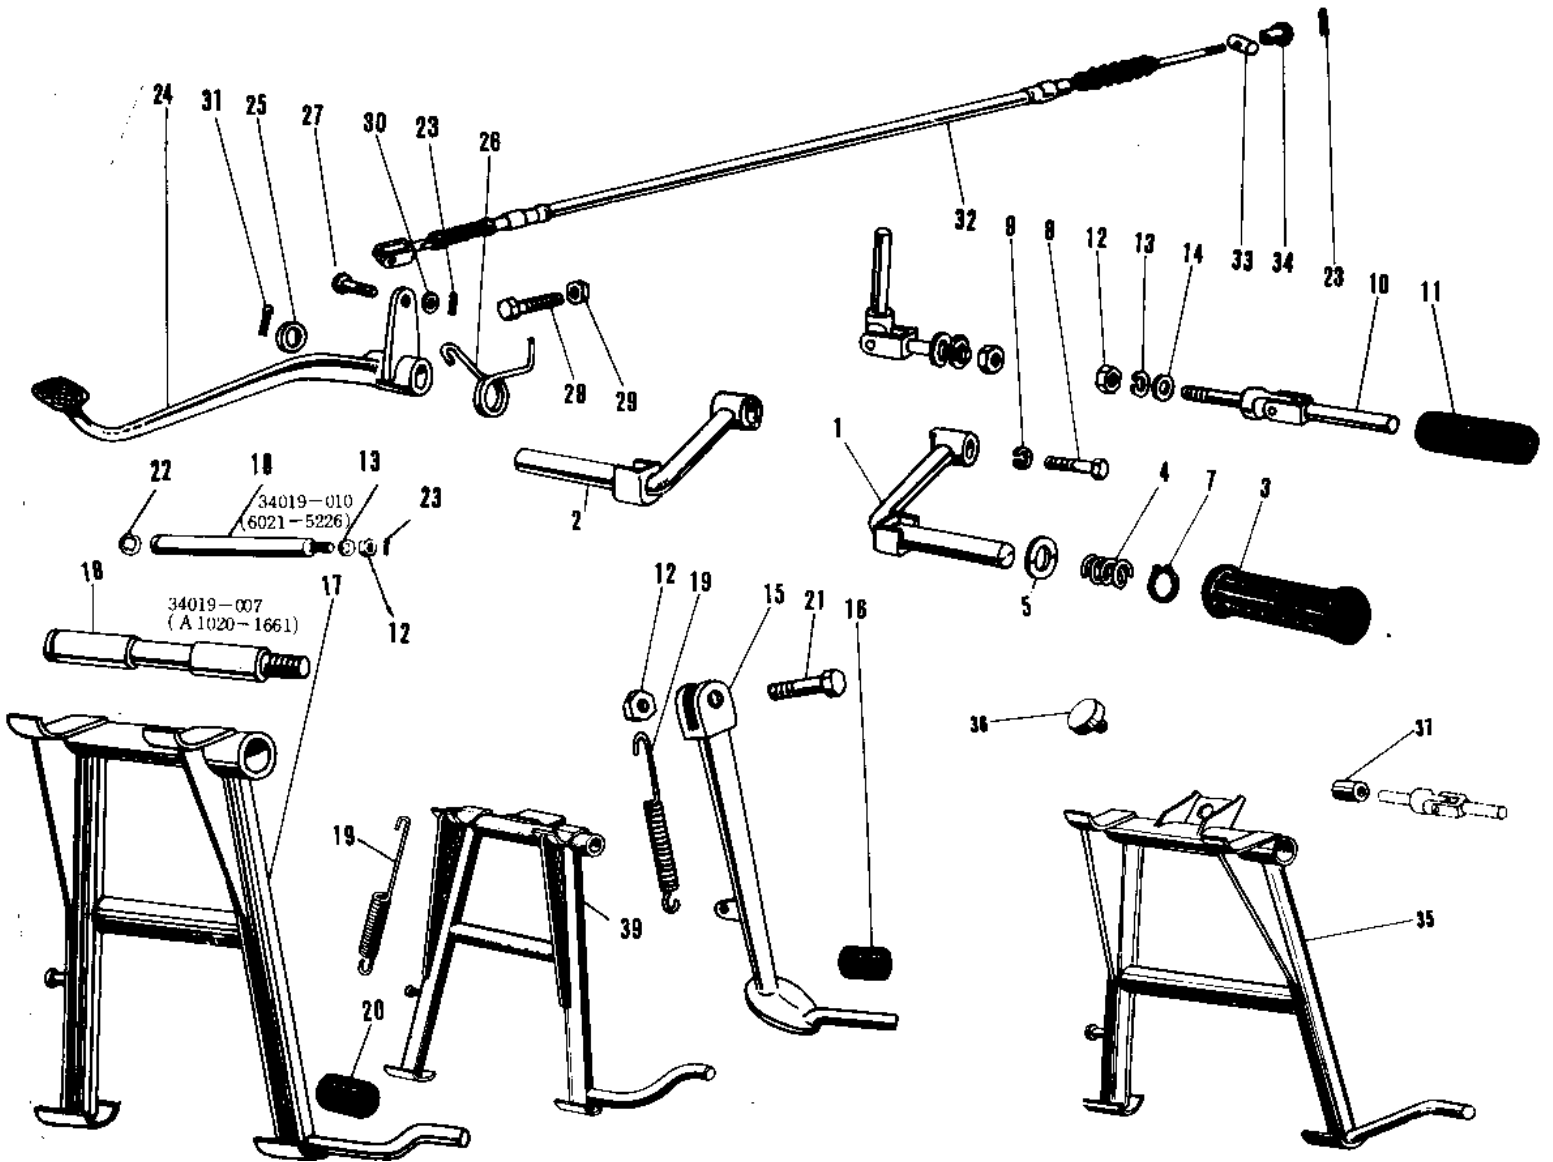

# 1969 Samurai PARTS DIAGRAM

FOOTRESTS/STANDS/BRAKE PEDAL

# 1969 Samurai PARTS LIST

## FOOTRESTS/STANDS/BRAKE PEDAL

ITEM NAME	PART NUMBER	QUANTITY
BAR FOOTREST L.H (Ref # 1)	34003-001	1
BAR FOOTREST R.H (Ref # 2)	34003-002	1
RUBBER FOOTREST (Ref # 3)	92076-010	2
SPRING FOOTREST PEG (Ref # 4)	34006-002	2
WASHER FOLDING PEG (Ref # 5)	92022-049	2
CIRCLIP 16MM (Ref # 7)	480J1600	2
BOLT HEX HEAD 12X40 (Ref # 8)	113B1240	2
BOLT HEX HEAD 12X40 (Ref # 8)	113B1240	2
WASHER SPRING 12MM (Ref # 9)	461F1200	2
BAR R.H REAR FOOTREST (Ref # 10)	34027-007	2
RUBBER REAR FOOTREST (Ref # 11)	92076-009	2
NUT,10MM (Ref # 12)	314B1000	4
WASHER SPRING 10MM (Ref # 13)	461F1000	3
WASHER PLAIN 10MM (Ref # 14)	410B1000	2
STAND-SIDE (Ref # 15)	34024-016	1
DAMPER RUBB SIDE STND (Ref # 16)	92075-031	1
STAND-MAIN (Ref # 17)	34011-019	1
SHAFT MAIN STAND (Ref # 18)	34019-010	1
SPRING MAIN STAND (Ref # 19)	34023-005	2
DAMPER RUBB-MAIN STND (Ref # 20)	92075-115	1
BOLT HEX HEAD 10X32 (Ref # 21)	113B1032	1
CIRCLIP 15MM (Ref # 22)	482K0300	1
PIN COTTER 2.0X15 (Ref # 23)	550D2015	3
PEDAL BRAKE (Ref # 24)	43001-025	1
WASHER BRAKE PEDAL (Ref # 25)	92022-085	1
SPRING BRAKE PEDAL (Ref # 26)	43005-007	1
PIN R BRK CABLE JOINT (Ref # 27)	92043-034	1
BOLT-UPSET (Ref # 28)	112G0625	1
NUT 6MM (Ref # 29)	311B0600	1

## FOOTRESTS/STANDS/BRAKE PEDAL

ITEM NAME	PART NUMBER	QUANTITY
WASHER PLAIN 6MM (Ref # 30)	410B0600	1
PIN COTTER 3.0X20 (Ref # 31)	550D3020	1
CABLE REAR BRAKE (Ref # 32)	54022-005	1
PIN BRAKE ROD (Ref # 33)	92043-053	1
NUT-BRAKE CABLE ADJST (Ref # 34)	92015-041	1
STAND-MAIN (Ref # 39)	34011-019	1