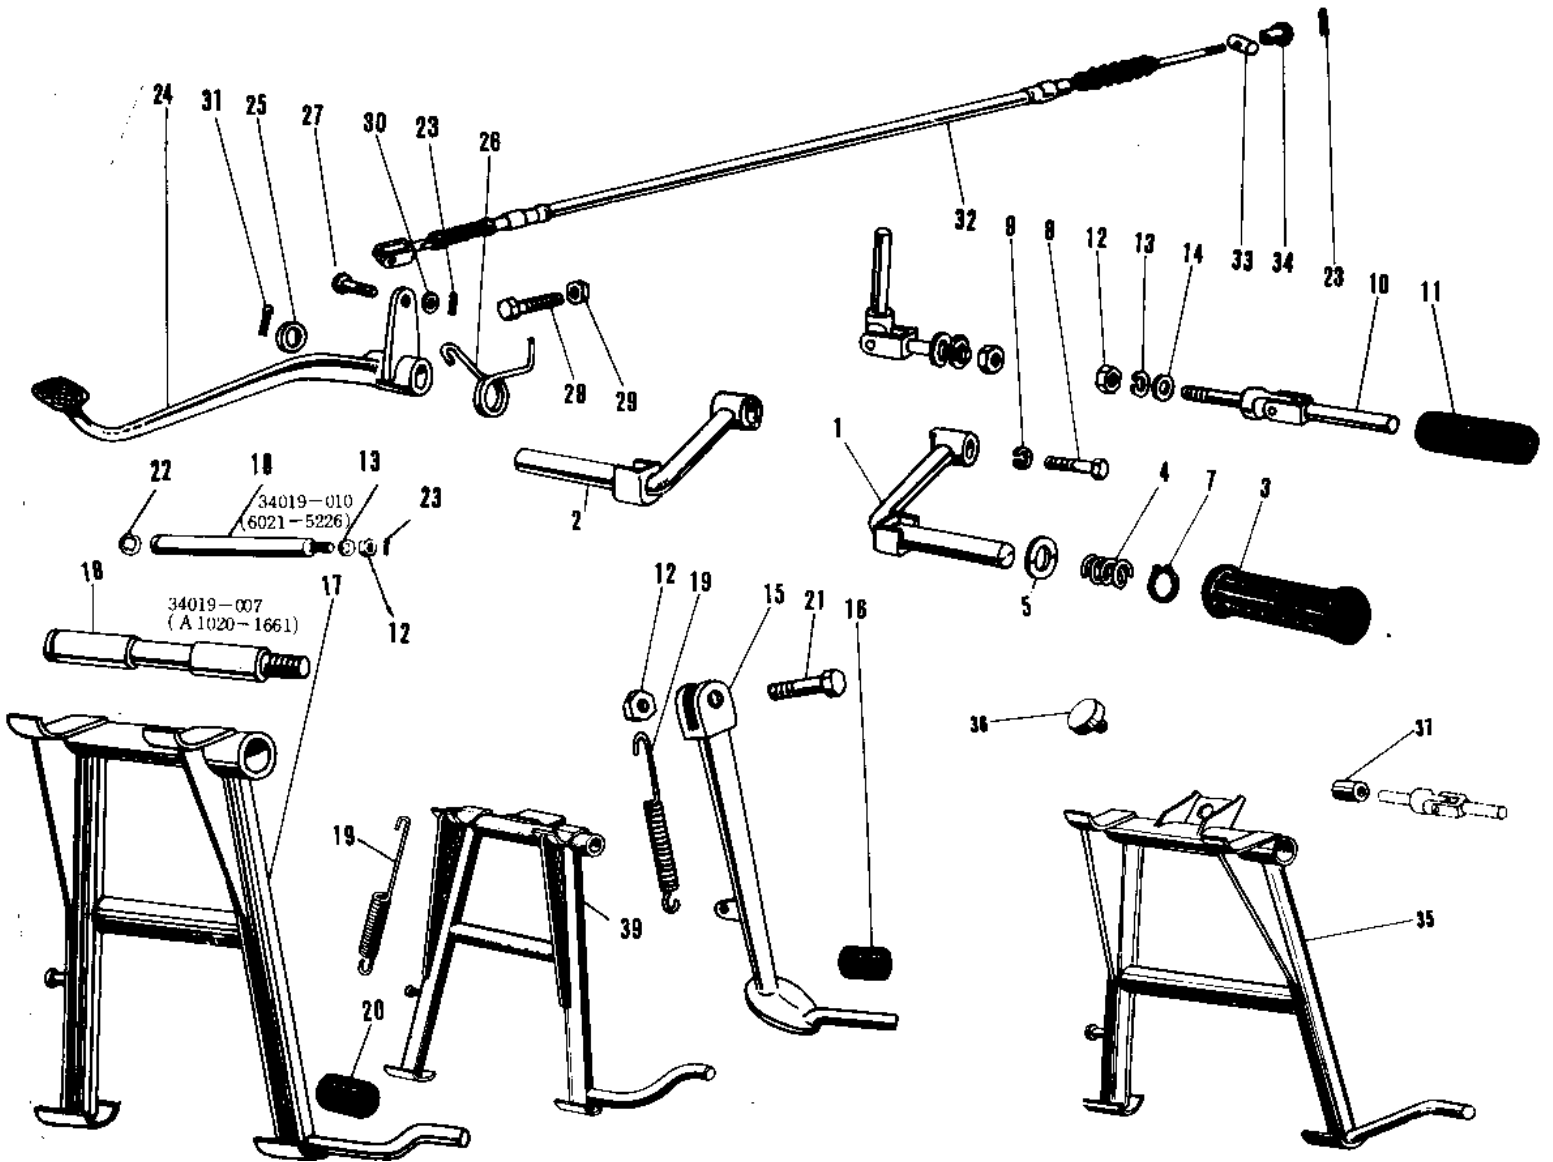

# 1967 Samurai PARTS DIAGRAM

FOOTRESTS/STANDS/BRAKE PEDAL

# 1967 Samurai PARTS LIST

## FOOTRESTS/STANDS/BRAKE PEDAL

ITEM NAME	PART NUMBER	QUANTITY
BAR FOOTREST L.H (Ref # 1)	34003-001	1
BAR FOOTREST R.H (Ref # 2)	34003-002	1
RUBBER FOOTREST (Ref # 3)	92076-010	2
SPRING FOOTREST PEG (Ref # 4)	34006-002	2
WASHER FOLDING PEG (Ref # 5)	92022-049	2
CIRCLIP 16MM (Ref # 7)	480J1600	2
BOLT HEX HEAD 12X40 (Ref # 8)	113B1240	2
BOLT HEX HEAD 12X40 (Ref # 8)	113B1240	2
WASHER SPRING 12MM (Ref # 9)	461F1200	2
BAR R.H REAR FOOTREST (Ref # 10)	34027-007	2
RUBBER REAR FOOTREST (Ref # 11)	92076-009	2
NUT,10MM (Ref # 12)	314B1000	4
WASHER SPRING 10MM (Ref # 13)	461F1000	3
WASHER PLAIN 10MM (Ref # 14)	410B1000	2
STAND-SIDE (Ref # 15)	34024-016	1
DAMPER RUBB SIDE STND (Ref # 16)	92075-031	1
STAND-MAIN (Ref # 17)	34011-019	1
SHAFT MAIN STAND (Ref # 18)	34019-010	1
SPRING MAIN STAND (Ref # 19)	34023-005	2
DAMPER RUBB-MAIN STND (Ref # 20)	92075-115	1
BOLT HEX HEAD 10X32 (Ref # 21)	113B1032	1
CIRCLIP 15MM (Ref # 22)	482K0300	1
PIN COTTER 2.0X15 (Ref # 23)	550D2015	3
PEDAL BRAKE (Ref # 24)	43001-025	1
WASHER BRAKE PEDAL (Ref # 25)	92022-085	1
SPRING BRAKE PEDAL (Ref # 26)	43005-007	1
PIN R BRK CABLE JOINT (Ref # 27)	92043-034	1
BOLT-UPSET (Ref # 28)	112G0625	1
NUT 6MM (Ref # 29)	311B0600	1

## FOOTRESTS/STANDS/BRAKE PEDAL

ITEM NAME	PART NUMBER	QUANTITY
WASHER PLAIN 6MM (Ref # 30)	410B0600	1
PIN COTTER 3.0X20 (Ref # 31)	550D3020	1
CABLE REAR BRAKE (Ref # 32)	54022-005	1
PIN BRAKE ROD (Ref # 33)	92043-053	1
NUT-BRAKE CABLE ADJST (Ref # 34)	92015-041	1
STAND-MAIN (Ref # 39)	34011-019	1