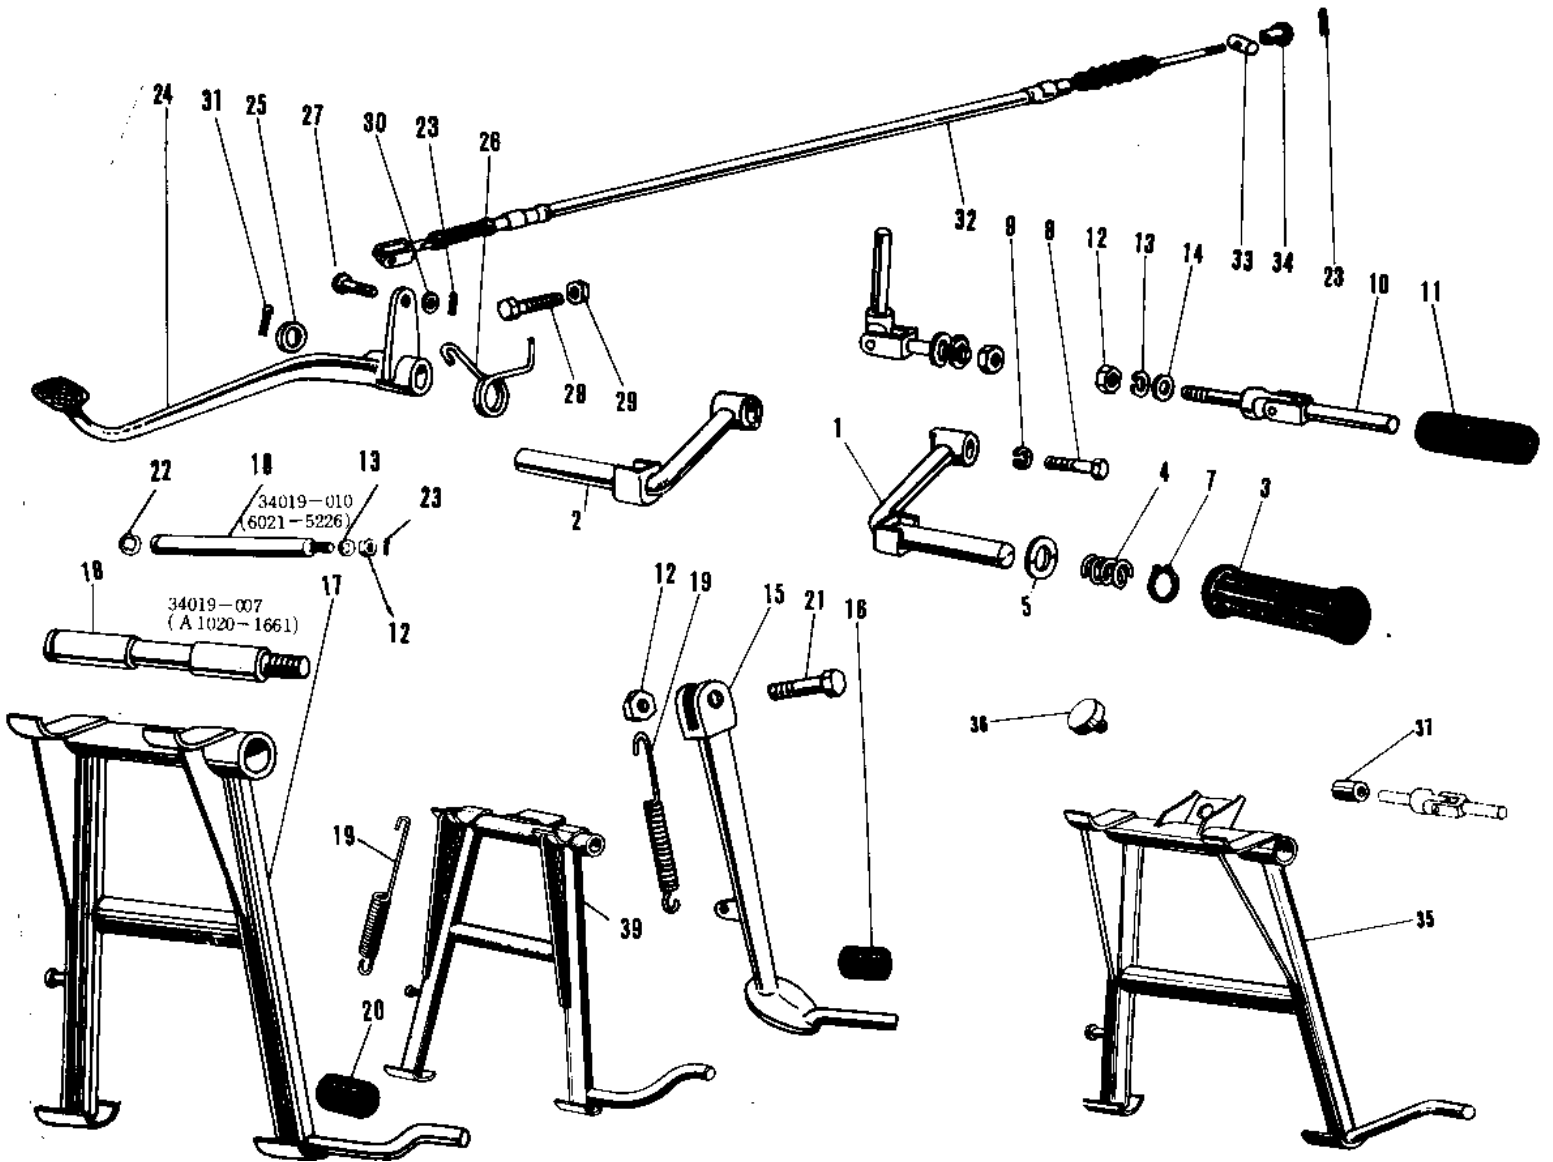

1967 Samurai PARTS DIAGRAM

FOOTRESTS/STANDS/BRAKE PEDAL

1967 Samurai PARTS LIST

FOOTRESTS/STANDS/BRAKE PEDAL

ITEM NAME	PART NUMBER	QUANTITY
BAR FOOTREST L.H (Ref # 1)	34003-001	1
BAR FOOTREST R.H (Ref # 2)	34003-002	1
RUBBER FOOTREST (Ref # 3)	92076-010	1
SPRING FOOTREST PEG (Ref # 4)	34006-002	1
WASHER FOLDING PEG (Ref # 5)	92022-049	1
CIRCLIP 16MM (Ref # 7)	480J1600	1
BOLT HEX HEAD 12X40 (Ref # 8)	113B1240	2
WASHER SPRING 12MM (Ref # 9)	461F1200	1
BAR R.H REAR FOOTREST (Ref # 10)	34027-007	1
RUBBER REAR FOOTREST (Ref # 11)	92076-009	1
NUT,10MM (Ref # 12)	314B1000	1
WASHER SPRING 10MM (Ref # 13)	461F1000	1
WASHER PLAIN 10MM (Ref # 14)	410B1000	1
STAND-SIDE (Ref # 15)	34024-016	1
DAMPER RUBB SIDE STND (Ref # 16)	92075-031	1
STAND-MAIN (Ref # 17)	34011-019	2
SHAFT MAIN STAND (Ref # 18)	34019-010	1
SPRING MAIN STAND (Ref # 19)	34023-005	1
DAMPER RUBB-MAIN STND (Ref # 20)	92075-115	1
BOLT HEX HEAD 10X32 (Ref # 21)	113B1032	1
CIRCLIP 15MM (Ref # 22)	482K0300	1
PIN COTTER 2.0X15 (Ref # 23)	550D2015	1
PEDAL BRAKE (Ref # 24)	43001-025	1
WASHER BRAKE PEDAL (Ref # 25)	92022-085	1
SPRING BRAKE PEDAL (Ref # 26)	43005-007	1
PIN R BRK CABLE JOINT (Ref # 27)	92043-034	1
BOLT-UPSET (Ref # 28)	112G0625	1
NUT 6MM (Ref # 29)	311B0600	1
WASHER PLAIN 6MM (Ref # 30)	410B0600	1

1967 Samurai PARTS LIST

FOOTRESTS/STANDS/BRAKE PEDAL

ITEM NAME	PART NUMBER	QUANTITY
PIN COTTER 3.0X20 (Ref # 31)	550D3020	1
CABLE REAR BRAKE (Ref # 32)	54022-005	1
PIN BRAKE ROD (Ref # 33)	92043-053	1
NUT-BRAKE CABLE ADJST (Ref # 34)	92015-041	1