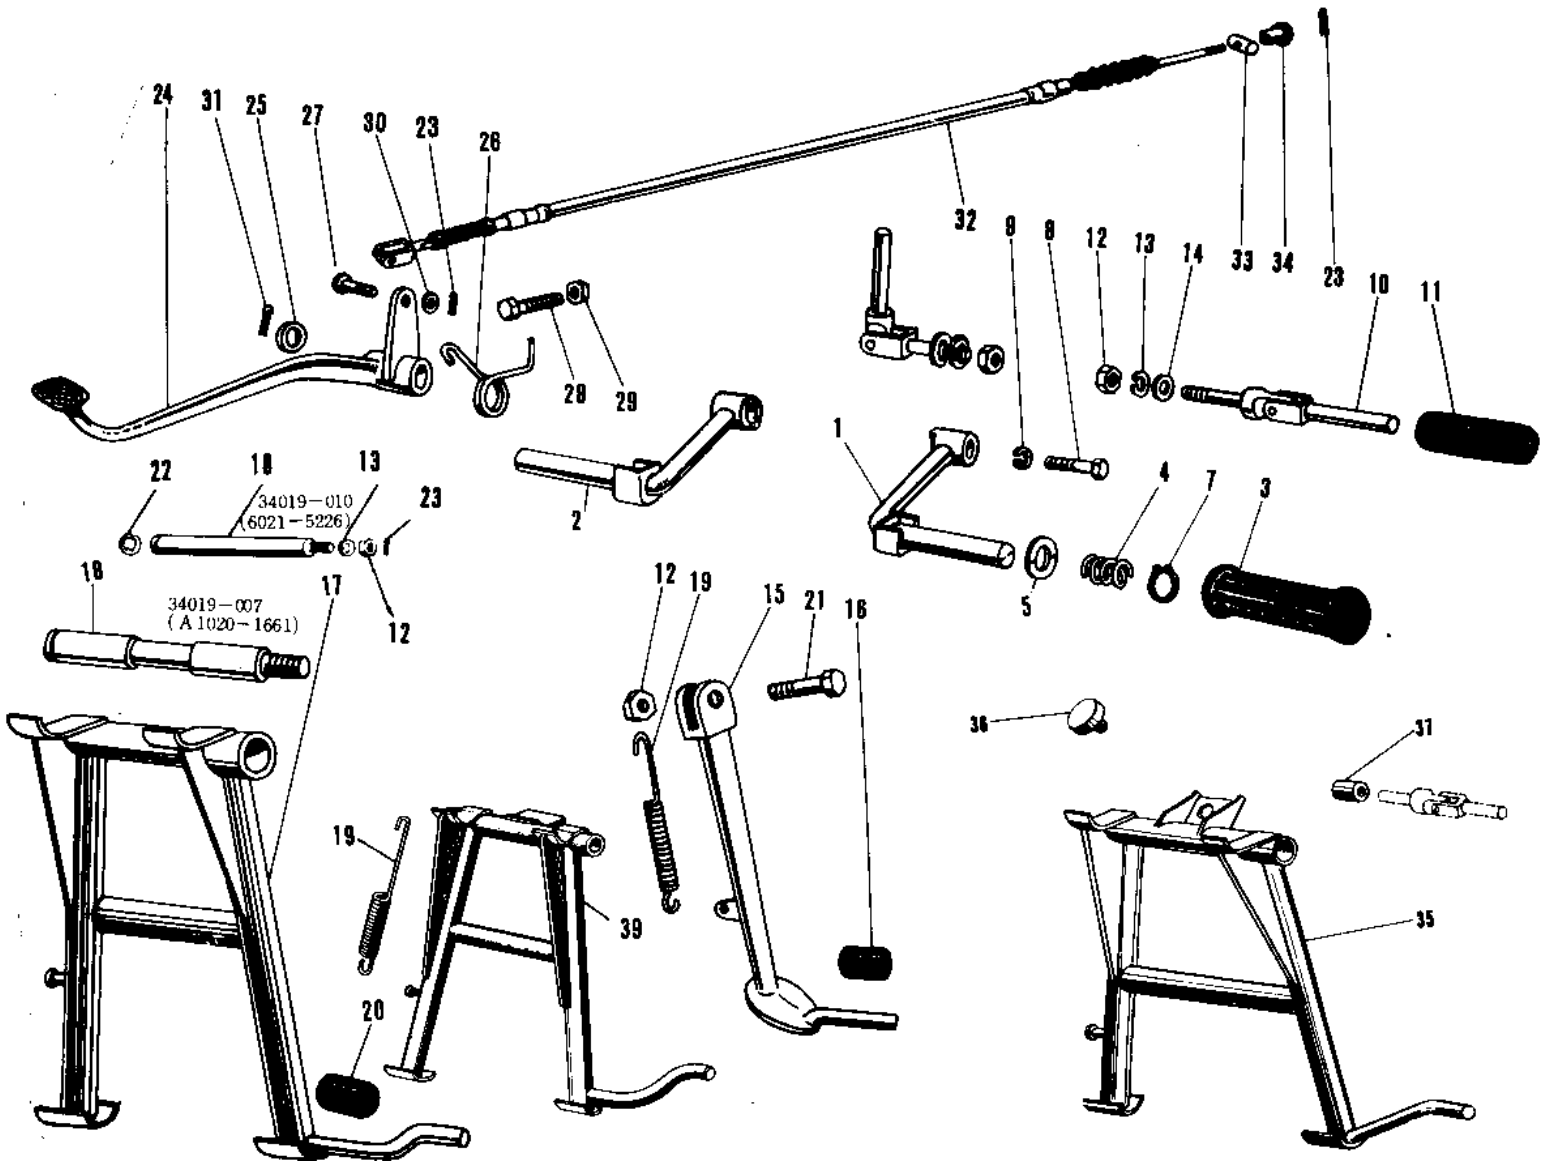

1968 Samurai PARTS DIAGRAM

FOOTRESTS/STANDS/BRAKE PEDAL

1968 Samurai PARTS LIST

FOOTRESTS/STANDS/BRAKE PEDAL

ITEM NAME	PART NUMBER	QUANTITY
BAR FOOTREST L.H (Ref # 1)	34003-001	1
BAR FOOTREST R.H (Ref # 2)	34003-002	1
RUBBER FOOTREST (Ref # 3)	92076-010	2
SPRING FOOTREST PEG (Ref # 4)	34006-002	2
WASHER FOLDING PEG (Ref # 5)	92022-049	2
CIRCLIP 16MM (Ref # 7)	480J1600	2
BOLT HEX HEAD 12X40 (Ref # 8)	113B1240	2
BOLT HEX HEAD 12X40 (Ref # 8)	113B1240	2
WASHER SPRING 12MM (Ref # 9)	461F1200	2
BAR R.H REAR FOOTREST (Ref # 10)	34027-007	2
RUBBER REAR FOOTREST (Ref # 11)	92076-009	2
NUT,10MM (Ref # 12)	314B1000	4
WASHER SPRING 10MM (Ref # 13)	461F1000	3
WASHER PLAIN 10MM (Ref # 14)	410B1000	2
STAND-SIDE (Ref # 15)	34024-016	1
DAMPER RUBB SIDE STND (Ref # 16)	92075-031	1
STAND-MAIN (Ref # 17)	34011-019	1
SHAFT MAIN STAND (Ref # 18)	34019-010	1
SPRING MAIN STAND (Ref # 19)	34023-005	2
DAMPER RUBB-MAIN STND (Ref # 20)	92075-115	1
BOLT HEX HEAD 10X32 (Ref # 21)	113B1032	1
CIRCLIP 15MM (Ref # 22)	482K0300	1
PIN COTTER 2.0X15 (Ref # 23)	550D2015	3
PEDAL BRAKE (Ref # 24)	43001-025	1
WASHER BRAKE PEDAL (Ref # 25)	92022-085	1
SPRING BRAKE PEDAL (Ref # 26)	43005-007	1
PIN R BRK CABLE JOINT (Ref # 27)	92043-034	1
BOLT-UPSET (Ref # 28)	112G0625	1
NUT 6MM (Ref # 29)	311B0600	1

1968 Samurai PARTS LIST

FOOTRESTS/STANDS/BRAKE PEDAL

ITEM NAME	PART NUMBER	QUANTITY
WASHER PLAIN 6MM (Ref # 30)	410B0600	1
PIN COTTER 3.0X20 (Ref # 31)	550D3020	1
CABLE REAR BRAKE (Ref # 32)	54022-005	1
PIN BRAKE ROD (Ref # 33)	92043-053	1
NUT-BRAKE CABLE ADJST (Ref # 34)	92015-041	1
STAND-MAIN (Ref # 39)	34011-019	1