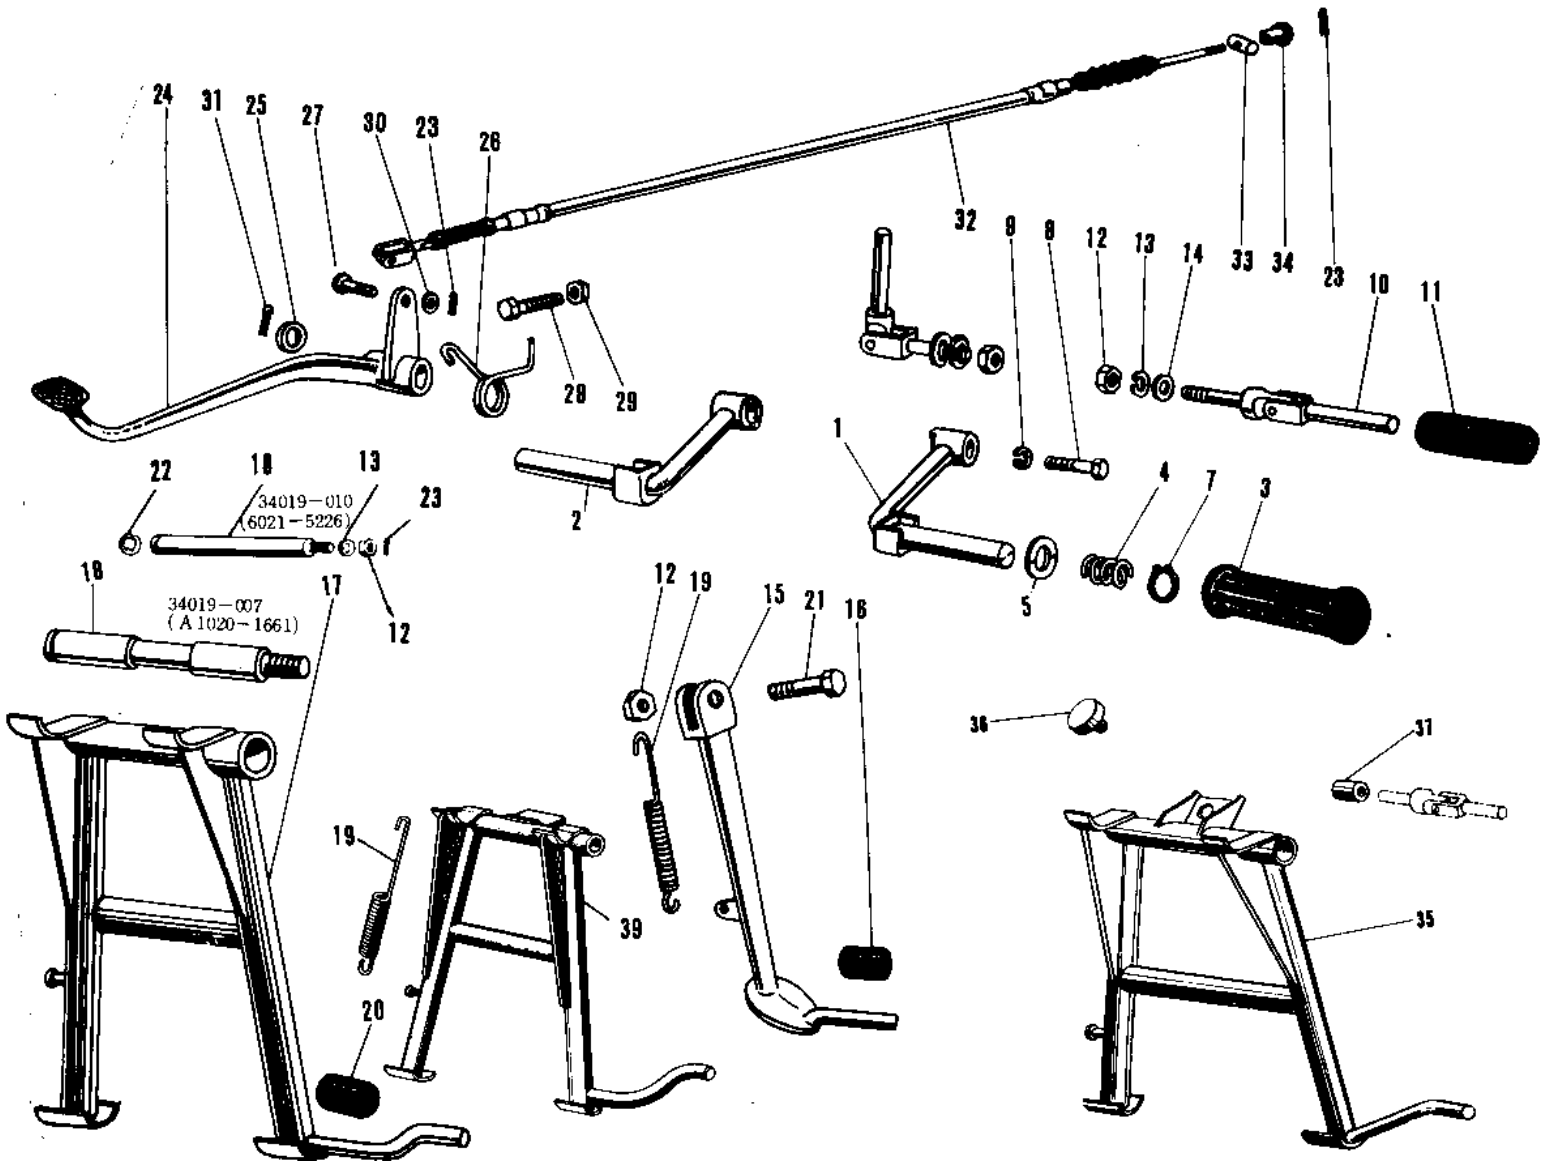

1969 Samurai PARTS DIAGRAM

FOOTRESTS/STANDS/BRAKE PEDAL

1969 Samurai PARTS LIST

FOOTRESTS/STANDS/BRAKE PEDAL

ITEM NAME	PART NUMBER	QUANTITY
BAR FOOTREST L.H (Ref # 1)	34003-001	1
BAR FOOTREST R.H (Ref # 2)	34003-002	1
RUBBER FOOTREST (Ref # 3)	92076-010	2
SPRING FOOTREST PEG (Ref # 4)	34006-002	2
WASHER FOLDING PEG (Ref # 5)	92022-049	2
CIRCLIP 16MM (Ref # 7)	480J1600	2
BOLT HEX HEAD 12X40 (Ref # 8)	113B1240	2
BOLT HEX HEAD 12X40 (Ref # 8)	113B1240	2
WASHER SPRING 12MM (Ref # 9)	461F1200	2
BAR R.H REAR FOOTREST (Ref # 10)	34027-007	2
RUBBER REAR FOOTREST (Ref # 11)	92076-009	2
NUT,10MM (Ref # 12)	314B1000	4
WASHER SPRING 10MM (Ref # 13)	461F1000	3
WASHER PLAIN 10MM (Ref # 14)	410B1000	2
STAND-SIDE (Ref # 15)	34024-016	1
DAMPER RUBB SIDE STND (Ref # 16)	92075-031	1
STAND-MAIN (Ref # 17)	34011-019	1
SHAFT MAIN STAND (Ref # 18)	34019-010	1
SPRING MAIN STAND (Ref # 19)	34023-005	2
DAMPER RUBB-MAIN STND (Ref # 20)	92075-115	1
BOLT HEX HEAD 10X32 (Ref # 21)	113B1032	1
CIRCLIP 15MM (Ref # 22)	482K0300	1
PIN COTTER 2.0X15 (Ref # 23)	550D2015	3
PEDAL BRAKE (Ref # 24)	43001-025	1
WASHER BRAKE PEDAL (Ref # 25)	92022-085	1
SPRING BRAKE PEDAL (Ref # 26)	43005-007	1
PIN R BRK CABLE JOINT (Ref # 27)	92043-034	1
BOLT-UPSET (Ref # 28)	112G0625	1
NUT 6MM (Ref # 29)	311B0600	1

1969 Samurai PARTS LIST

FOOTRESTS/STANDS/BRAKE PEDAL

ITEM NAME	PART NUMBER	QUANTITY
WASHER PLAIN 6MM (Ref # 30)	410B0600	1
PIN COTTER 3.0X20 (Ref # 31)	550D3020	1
CABLE REAR BRAKE (Ref # 32)	54022-005	1
PIN BRAKE ROD (Ref # 33)	92043-053	1
NUT-BRAKE CABLE ADJST (Ref # 34)	92015-041	1
STAND-MAIN (Ref # 39)	34011-019	1