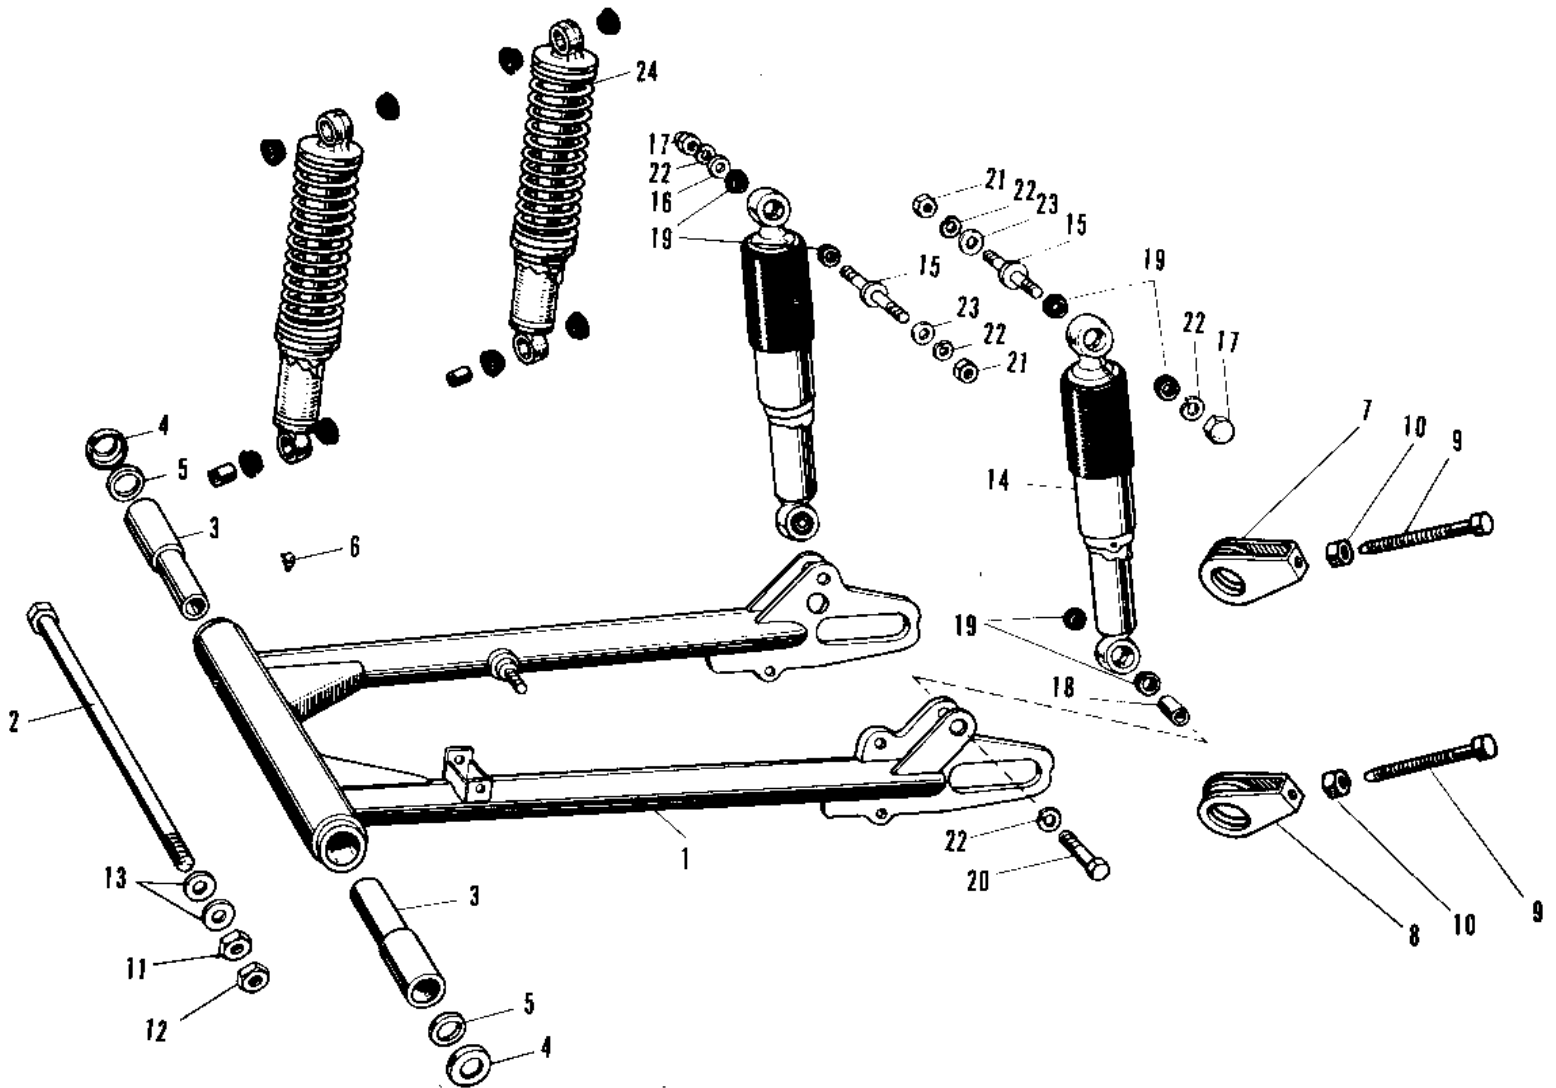

1970 Avenger PARTS DIAGRAM SWING ARM/SHOCK ABSORBERS A1-A7SS

1970 Avenger PARTS LIST

SWING ARM/SHOCK ABSORBERS A1-A7SS

ITEM NAME	PART NUMBER	QUANTITY
ARM NET-NWING (Ref # 1)	33002-015	1
SHAFT SWING ARM PIVOT (Ref # 2)	33032-012	1
SLEEVE SWING ARM SHT (Ref # 3)	33034-002	1
SLEEVE SWING ARM SHT (Ref # 3)	33034-003	1
DUST SHIELD PIVOT SFT (Ref # 4)	92093-004	1
HOLDER DUST SHIELD (Ref # 5)	33035-001	1
GREASE NIPPLE (Ref # 6)	92005-002	1
ADJUSTER CHAIN R.H (Ref # 7)	33040-022	1
ADJUSTER CHAIN R.H (Ref # 7)	33040-033	1
ADJUSTER SET-CHAIN,L (Ref # 8)	33043-001	1
ADJUSTER CHAIN L.H (Ref # 8)	33040-032	1
BOLT CHAIN ADJUST (Ref # 9)	92001-009	1
BOLT,8X50 (Ref # 9)	92001-1399	1
NUT 6MM (Ref # 10)	312B0600	1
NUT 8MM (Ref # 10)	312B0800	1
NUT,14MM (Ref # 11)	314B1400	1
NUT 14MM (Ref # 12)	315B1400	1
WASHER PLAIN 14MM (Ref # 13)	410B1400	1
UNAVAILABLE IN PRICE BOOK (Ref # 14)	45015-002-10	1
UNAVAILABLE IN PRICE BOOK (Ref # 14)	45015-002-24	1
SHOCK ABSBR-RR,C.BLUE (Ref # 14)	45015-002-27	1
WASHER-PL-10.5X26X2.3 (Ref # 16)	92022-044	1
NUT SHOCK ABSORBER (Ref # 17)	92020-003	1
BUSH SHCK ABS PVT SFT (Ref # 18)	45016-003	1
BUSH SHCK ABS RUBBER (Ref # 19)	45017-001	1
BOLT HEX HEAD 10X35 (Ref # 20)	113N1035	1
NUT,10MM (Ref # 21)	314B1000	1
WASHER SPRING 10MM (Ref # 22)	461F1000	1
WASHER PLAIN 10MM (Ref # 23)	411B1000	1

1970 Avenger PARTS LIST

SWING ARM/SHOCK ABSORBERS A1-A7SS

ITEM NAME	PART NUMBER	QUANTITY
SHOCK ABSORBER REAR (Ref # 24)	45014-024	1