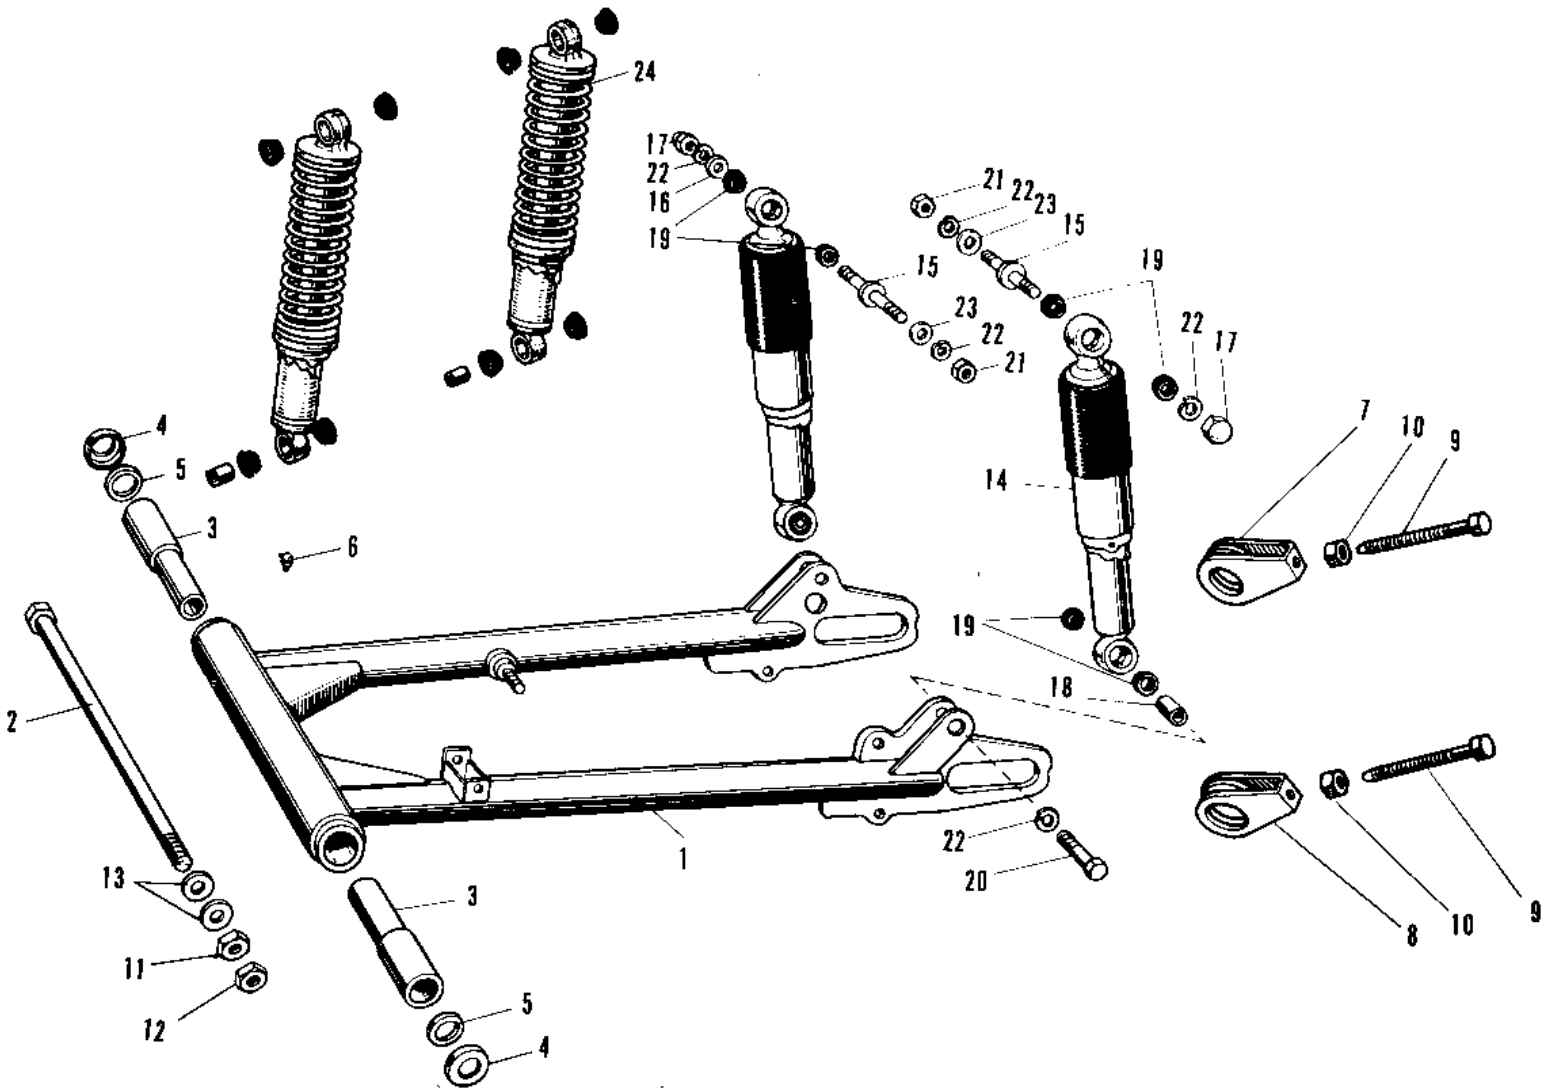

1970 A1-A PARTS DIAGRAM

SWING ARM/SHOCK ABSORBERS A1-A7SS

1970 A1-A PARTS LIST

SWING ARM/SHOCK ABSORBERS A1-A7SS

ITEM NAME	PART NUMBER	QUANTITY
ARM NET-NWING (Ref # 1)	33002-015	1
SHAFT SWING ARM PIVOT (Ref # 2)	33032-012	1
SLEEVE SWING ARM SHT (Ref # 3)	33034-002	1
SLEEVE SWING ARM SHT (Ref # 3)	33034-003	1
DUST SHIELD PIVOT SFT (Ref # 4)	92093-004	1
HOLDER DUST SHIELD (Ref # 5)	33035-001	1
GREASE NIPPLE (Ref # 6)	92005-002	1
ADJUSTER CHAIN R.H (Ref # 7)	33040-022	1
ADJUSTER CHAIN R.H (Ref # 7)	33040-033	1
ADJUSTER SET-CHAIN,L (Ref # 8)	33043-001	1
ADJUSTER CHAIN L.H (Ref # 8)	33040-032	1
BOLT CHAIN ADJUST (Ref # 9)	92001-009	1
BOLT,8X50 (Ref # 9)	92001-1399	1
NUT 6MM (Ref # 10)	312B0600	1
NUT 8MM (Ref # 10)	312B0800	1
NUT,14MM (Ref # 11)	314B1400	1
NUT 14MM (Ref # 12)	315B1400	1
WASHER PLAIN 14MM (Ref # 13)	410B1400	1
UNAVAILABLE IN PRICE BOOK (Ref # 14)	45015-002-10	1
UNAVAILABLE IN PRICE BOOK (Ref # 14)	45015-002-24	1
SHOCK ABSBR-RR,C.BLUE (Ref # 14)	45015-002-27	1
WASHER-PL-10.5X26X2.3 (Ref # 16)	92022-044	1
NUT SHOCK ABSORBER (Ref # 17)	92020-003	1
BUSH SHCK ABS PVT SFT (Ref # 18)	45016-003	1
BUSH SHCK ABS RUBBER (Ref # 19)	45017-001	1
BOLT HEX HEAD 10X35 (Ref # 20)	113N1035	1
NUT,10MM (Ref # 21)	314B1000	1
WASHER SPRING 10MM (Ref # 22)	461F1000	1
WASHER PLAIN 10MM (Ref # 23)	411B1000	1

1970 A1-A PARTS LIST

SWING ARM/SHOCK ABSORBERS A1-A7SS

ITEM NAME	PART NUMBER	QUANTITY
SHOCK ABSORBER REAR (Ref # 24)	45014-024	1