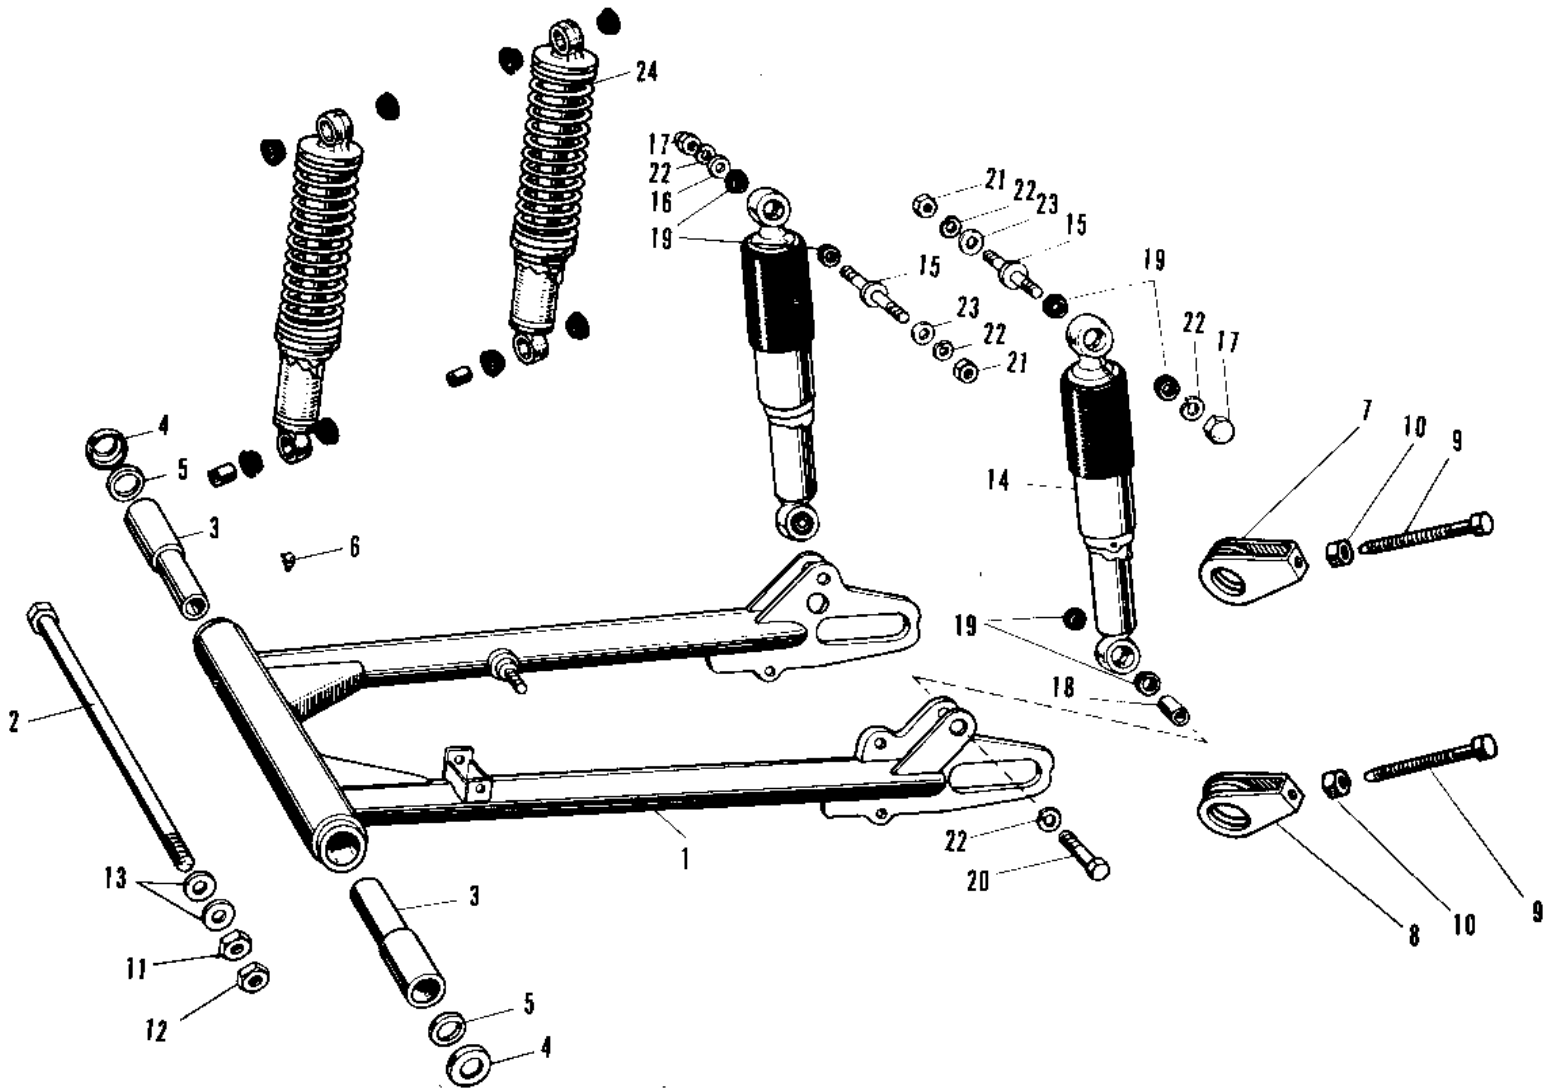

1969 Samurai PARTS DIAGRAM

SWING ARM/SHOCK ABSORBERS A1-A7SS

1969 Samurai PARTS LIST

SWING ARM/SHOCK ABSORBERS A1-A7SS

ITEM NAME	PART NUMBER	QUANTITY
ARM NET-NWING (Ref # 1)	33002-015	1
SHAFT SWING ARM PIVOT (Ref # 2)	33032-012	1
SLEEVE SWING ARM SHT (Ref # 3)	33034-002	(2)
SLEEVE SWING ARM SHT (Ref # 3)	33034-003	2
DUST SHIELD PIVOT SFT (Ref # 4)	92093-004	2
HOLDER DUST SHIELD (Ref # 5)	33035-001	2
GREASE NIPPLE (Ref # 6)	92005-002	1
ADJUSTER CHAIN R.H (Ref # 7)	33040-022	1
ADJUSTER CHAIN R.H (Ref # 7)	33040-033	1
ADJUSTER SET-CHAIN,L (Ref # 8)	33043-001	1
ADJUSTER CHAIN L.H (Ref # 8)	33040-032	1
BOLT CHAIN ADJUST (Ref # 9)	92001-009	2
BOLT,8X50 (Ref # 9)	92001-1399	2
NUT 6MM (Ref # 10)	312B0600	2
NUT 8MM (Ref # 10)	312B0800	2
NUT,14MM (Ref # 11)	314B1400	1
NUT 14MM (Ref # 12)	315B1400	1
WASHER PLAIN 14MM (Ref # 13)	410B1400	2
UNAVAILABLE IN PRICE BOOK (Ref # 14)	45015-002-10	2
UNAVAILABLE IN PRICE BOOK (Ref # 14)	45015-002-24	2
SHOCK ABSBR-RR,C.BLUE (Ref # 14)	45015-002-27	2
WASHER-PL-10.5X26X2.3 (Ref # 16)	92022-044	1
NUT SHOCK ABSORBER (Ref # 17)	92020-003	2
BUSH SHCK ABS PVT SFT (Ref # 18)	45016-003	2
BUSH SHCK ABS RUBBER (Ref # 19)	45017-001	8
BOLT HEX HEAD 10X35 (Ref # 20)	113N1035	2
NUT,10MM (Ref # 21)	314B1000	2
WASHER SPRING 10MM (Ref # 22)	461F1000	6
WASHER PLAIN 10MM (Ref # 23)	411B1000	2

1969 Samurai PARTS LIST

SWING ARM/SHOCK ABSORBERS A1-A7SS

ITEM NAME	PART NUMBER	QUANTITY
SHOCK ABSORBER REAR (Ref # 24)	45014-024	2