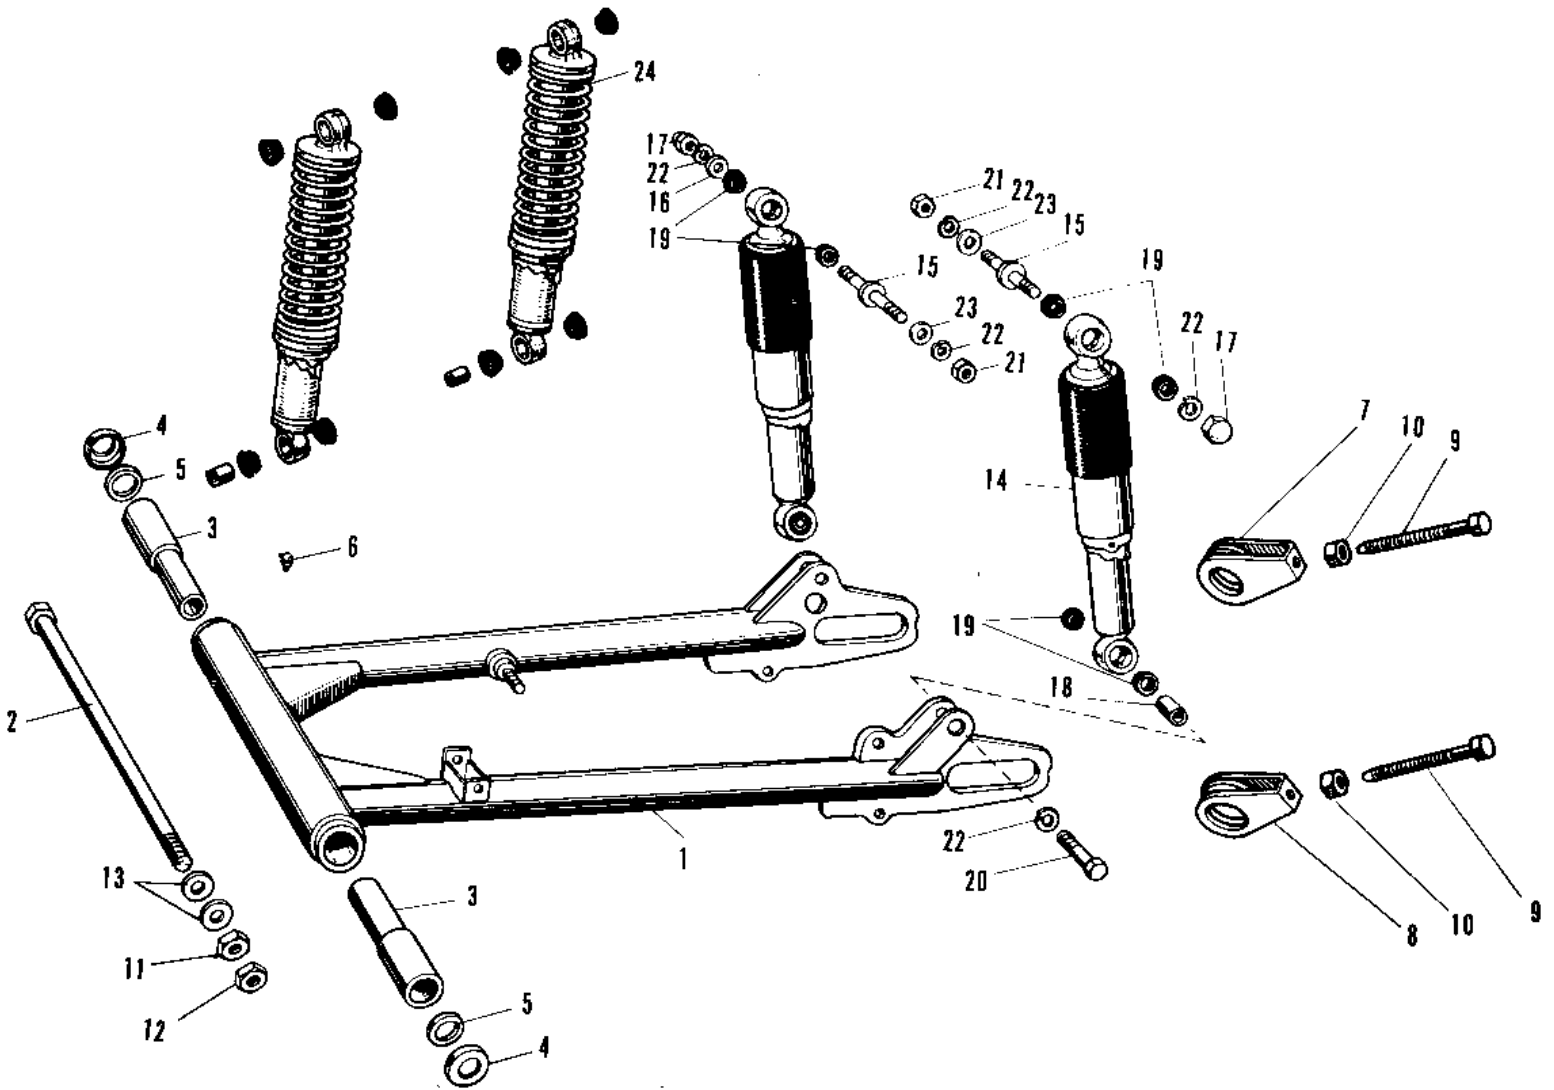

1969 Samurai PARTS DIAGRAM

SWING ARM/SHOCK ABSORBERS A1-A7SS

1969 Samurai PARTS LIST

SWING ARM/SHOCK ABSORBERS A1-A7SS

ITEM NAME	PART NUMBER	QUANTITY
ARM NET-NWING (Ref # 1)	33002-015	1
SHAFT SWING ARM PIVOT (Ref # 2)	33032-012	1
SLEEVE SWING ARM SHT (Ref # 3)	33034-002	(2)
SLEEVE SWING ARM SHT (Ref # 3)	33034-003	2
DUST SHIELD PIVOT SFT (Ref # 4)	92093-004	2
HOLDER DUST SHIELD (Ref # 5)	33035-001	2
GREASE NIPPLE (Ref # 6)	92005-002	1
ADJUSTER CHAIN R.H (Ref # 7)	33040-022	1
ADJUSTER CHAIN R.H (Ref # 7)	33040-033	1
ADJUSTER SET-CHAIN,L (Ref # 8)	33043-001	1
ADJUSTER CHAIN L.H (Ref # 8)	33040-032	1
BOLT CHAIN ADJUST (Ref # 9)	92001-009	2
BOLT,8X50 (Ref # 9)	92001-1399	2
NUT 6MM (Ref # 10)	312B0600	2
NUT 8MM (Ref # 10)	312B0800	2
NUT,14MM (Ref # 11)	314B1400	1
NUT 14MM (Ref # 12)	315B1400	1
WASHER PLAIN 14MM (Ref # 13)	410B1400	2
UNAVAILABLE IN PRICE BOOK (Ref # 14)	45015-002-10	2
UNAVAILABLE IN PRICE BOOK (Ref # 14)	45015-002-24	2
SHOCK ABSBR-RR,C.BLUE (Ref # 14)	45015-002-27	2
WASHER-PL-10.5X26X2.3 (Ref # 16)	92022-044	1
NUT SHOCK ABSORBER (Ref # 17)	92020-003	2
BUSH SHCK ABS PVT SFT (Ref # 18)	45016-003	2
BUSH SHCK ABS RUBBER (Ref # 19)	45017-001	8
BOLT HEX HEAD 10X35 (Ref # 20)	113N1035	2
NUT,10MM (Ref # 21)	314B1000	2
WASHER SPRING 10MM (Ref # 22)	461F1000	6
WASHER PLAIN 10MM (Ref # 23)	411B1000	2

1969 Samurai PARTS LIST

SWING ARM/SHOCK ABSORBERS A1-A7SS

ITEM NAME	PART NUMBER	QUANTITY
SHOCK ABSORBER REAR (Ref # 24)	45014-024	2