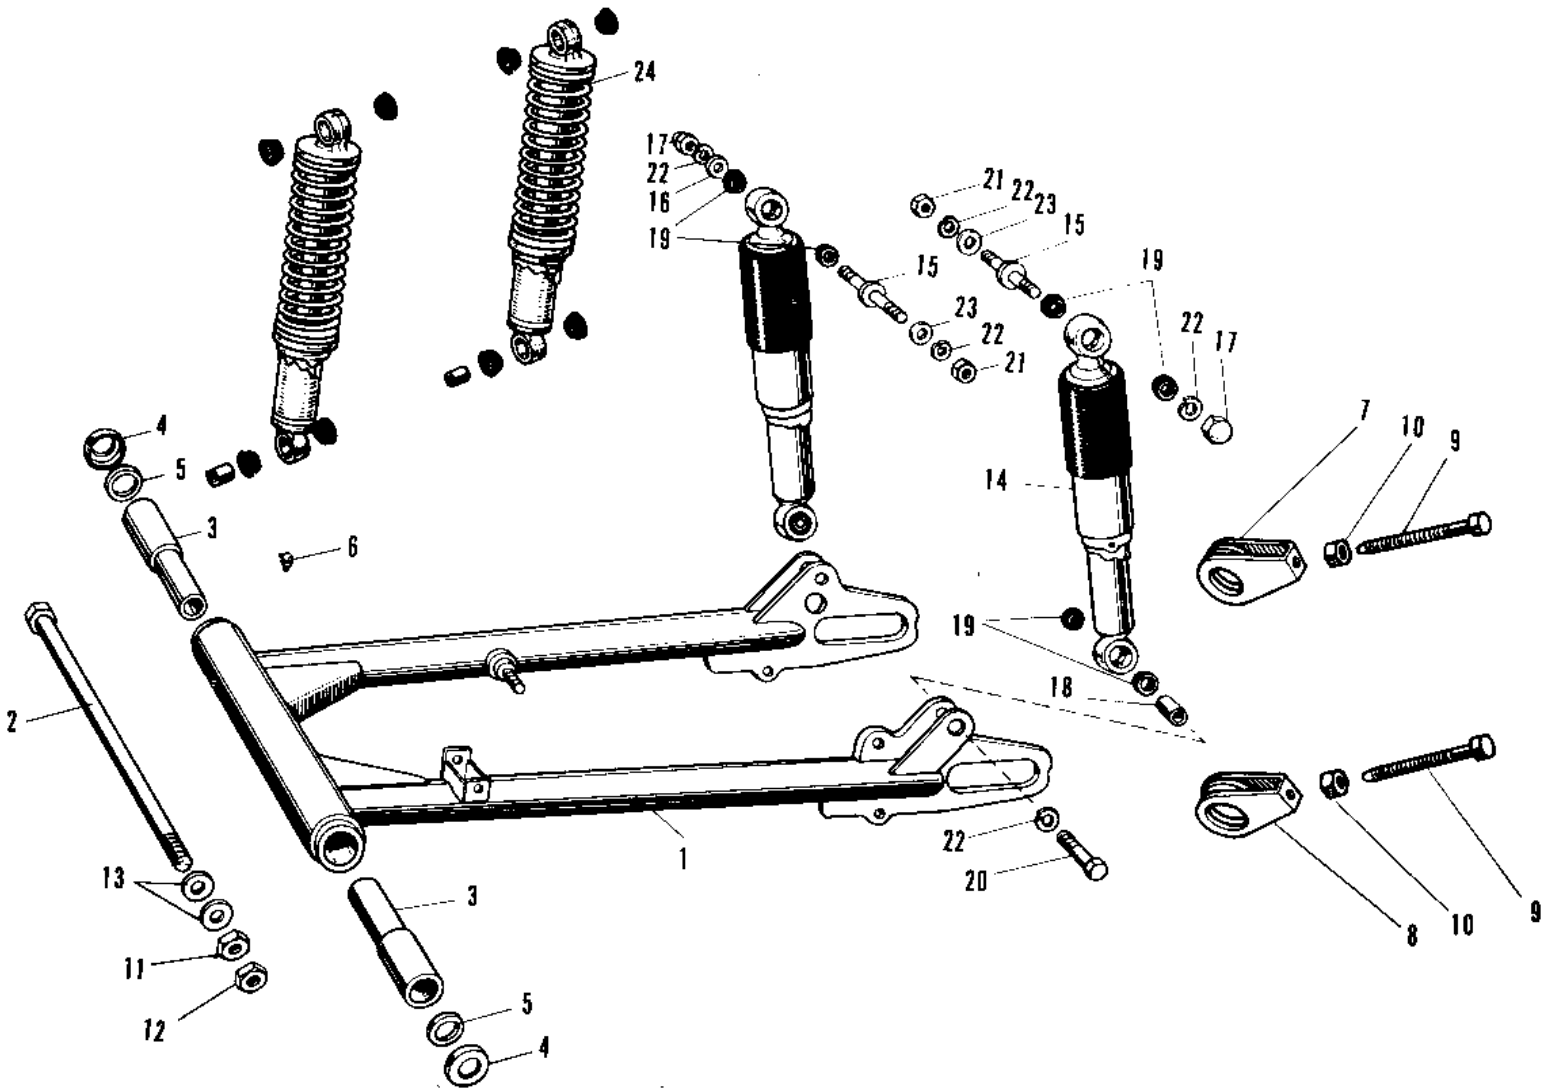

## 1966 Samurai PARTS DIAGRAM

SWING ARM/SHOCK ABSORBERS A1-A7SS

## 1966 Samurai PARTS LIST

SWING ARM/SHOCK ABSORBERS A1-A7SS

ITEM NAME	PART NUMBER	QUANTITY
ARM NET-NWING (Ref # 1)	33002-015	1
SHAFT SWING ARM PIVOT (Ref # 2)	33032-012	1
SLEEVE SWING ARM SHT (Ref # 3)	33034-002	1
SLEEVE SWING ARM SHT (Ref # 3)	33034-003	1
DUST SHIELD PIVOT SFT (Ref # 4)	92093-004	1
HOLDER DUST SHIELD (Ref # 5)	33035-001	1
GREASE NIPPLE (Ref # 6)	92005-002	1
ADJUSTER CHAIN R.H (Ref # 7)	33040-022	1
ADJUSTER CHAIN R.H (Ref # 7)	33040-033	1
ADJUSTER SET-CHAIN,L (Ref # 8)	33043-001	1
ADJUSTER CHAIN L.H (Ref # 8)	33040-032	1
BOLT CHAIN ADJUST (Ref # 9)	92001-009	1
BOLT,8X50 (Ref # 9)	92001-1399	1
NUT 6MM (Ref # 10)	312B0600	1
NUT 8MM (Ref # 10)	312B0800	1
NUT,14MM (Ref # 11)	314B1400	1
NUT 14MM (Ref # 12)	315B1400	1
WASHER PLAIN 14MM (Ref # 13)	410B1400	1
UNAVAILABLE IN PRICE BOOK (Ref # 14)	45015-002-10	1
UNAVAILABLE IN PRICE BOOK (Ref # 14)	45015-002-24	1
SHOCK ABSBR-RR,C.BLUE (Ref # 14)	45015-002-27	1
WASHER-PL-10.5X26X2.3 (Ref # 16)	92022-044	1
NUT SHOCK ABSORBER (Ref # 17)	92020-003	1
BUSH SHCK ABS PVT SFT (Ref # 18)	45016-003	1
BUSH SHCK ABS RUBBER (Ref # 19)	45017-001	1
BOLT HEX HEAD 10X35 (Ref # 20)	113N1035	1
NUT,10MM (Ref # 21)	314B1000	1
WASHER SPRING 10MM (Ref # 22)	461F1000	1
WASHER PLAIN 10MM (Ref # 23)	411B1000	1

## 1966 Samurai PARTS LIST

SWING ARM/SHOCK ABSORBERS A1-A7SS

ITEM NAME	PART NUMBER	QUANTITY
SHOCK ABSORBER REAR (Ref # 24)	45014-024	1