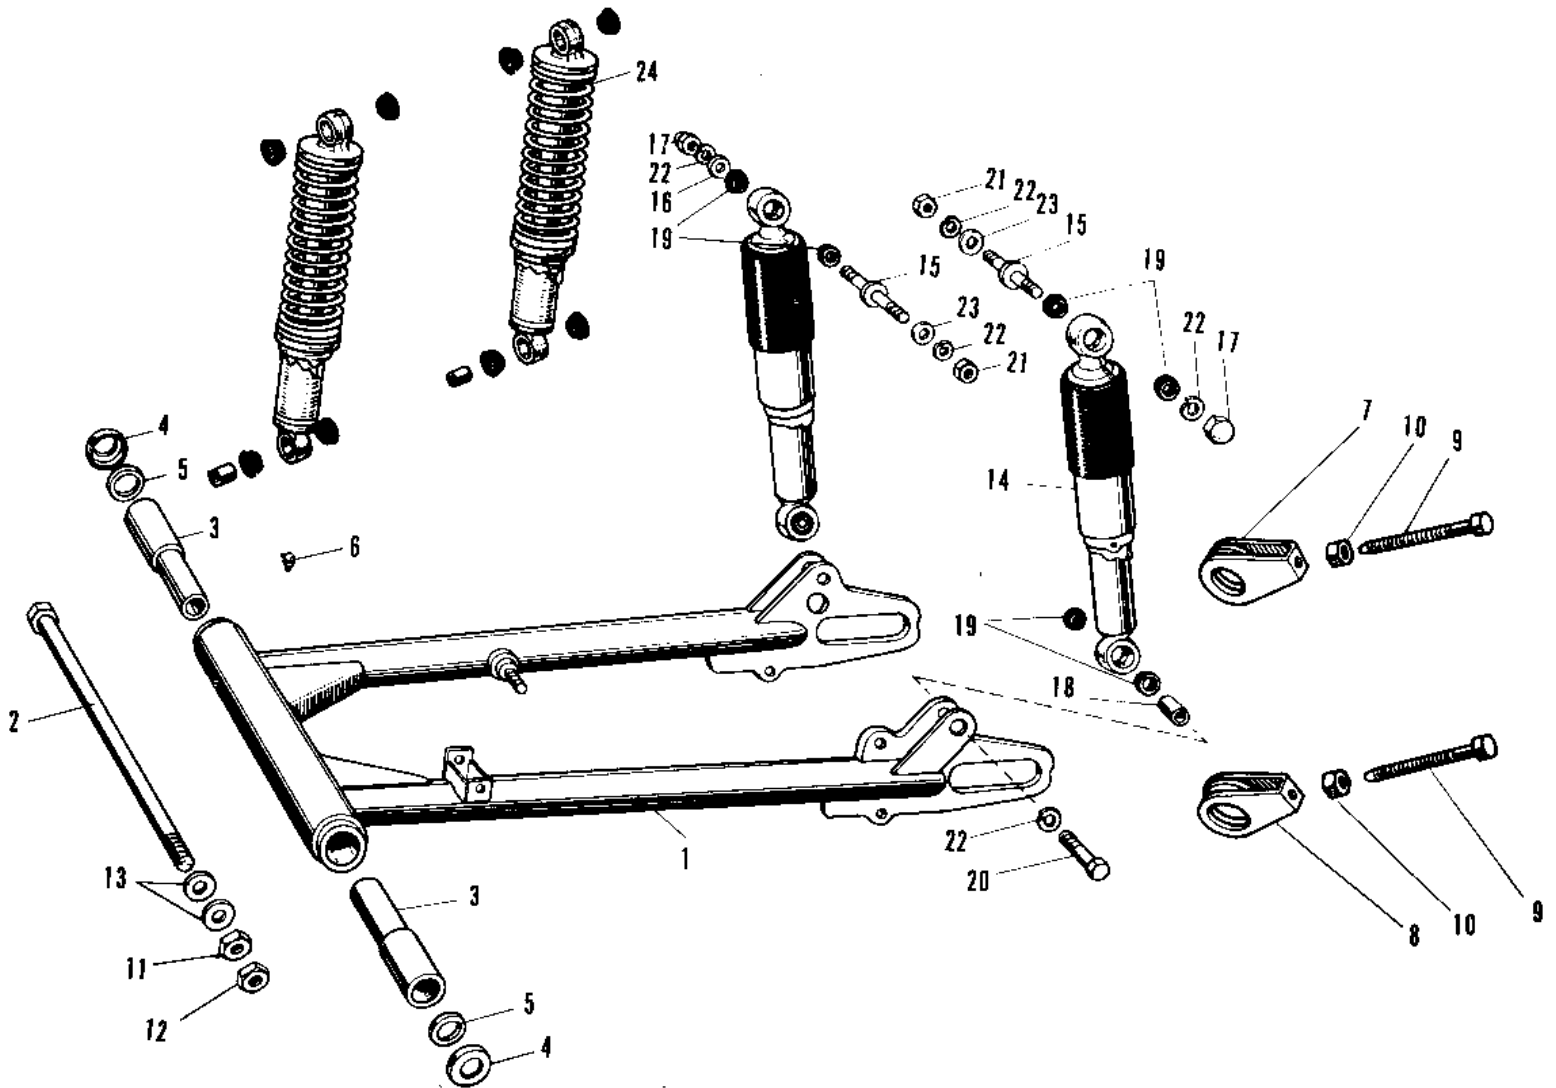

# 1969 Samurai PARTS DIAGRAM

SWING ARM/SHOCK ABSORBERS A1-A7SS

# 1969 Samurai PARTS LIST

## SWING ARM/SHOCK ABSORBERS A1-A7SS

ITEM NAME	PART NUMBER	QUANTITY
ARM NET-NWING (Ref # 1)	33002-015	1
SHAFT SWING ARM PIVOT (Ref # 2)	33032-012	1
SLEEVE SWING ARM SHT (Ref # 3)	33034-002	(2)
SLEEVE SWING ARM SHT (Ref # 3)	33034-003	2
DUST SHIELD PIVOT SFT (Ref # 4)	92093-004	2
HOLDER DUST SHIELD (Ref # 5)	33035-001	2
GREASE NIPPLE (Ref # 6)	92005-002	1
ADJUSTER CHAIN R.H (Ref # 7)	33040-022	1
ADJUSTER CHAIN R.H (Ref # 7)	33040-033	1
ADJUSTER SET-CHAIN,L (Ref # 8)	33043-001	1
ADJUSTER CHAIN L.H (Ref # 8)	33040-032	1
BOLT CHAIN ADJUST (Ref # 9)	92001-009	2
BOLT,8X50 (Ref # 9)	92001-1399	2
NUT 6MM (Ref # 10)	312B0600	2
NUT 8MM (Ref # 10)	312B0800	2
NUT,14MM (Ref # 11)	314B1400	1
NUT 14MM (Ref # 12)	315B1400	1
WASHER PLAIN 14MM (Ref # 13)	410B1400	2
UNAVAILABLE IN PRICE BOOK (Ref # 14)	45015-002-10	2
UNAVAILABLE IN PRICE BOOK (Ref # 14)	45015-002-24	2
SHOCK ABSBR-RR,C.BLUE (Ref # 14)	45015-002-27	2
WASHER-PL-10.5X26X2.3 (Ref # 16)	92022-044	1
NUT SHOCK ABSORBER (Ref # 17)	92020-003	2
BUSH SHCK ABS PVT SFT (Ref # 18)	45016-003	2
BUSH SHCK ABS RUBBER (Ref # 19)	45017-001	8
BOLT HEX HEAD 10X35 (Ref # 20)	113N1035	2
NUT,10MM (Ref # 21)	314B1000	2
WASHER SPRING 10MM (Ref # 22)	461F1000	6
WASHER PLAIN 10MM (Ref # 23)	411B1000	2

# 1969 Samurai PARTS LIST

SWING ARM/SHOCK ABSORBERS A1-A7SS

ITEM NAME	PART NUMBER	QUANTITY
SHOCK ABSORBER REAR (Ref # 24)	45014-024	2