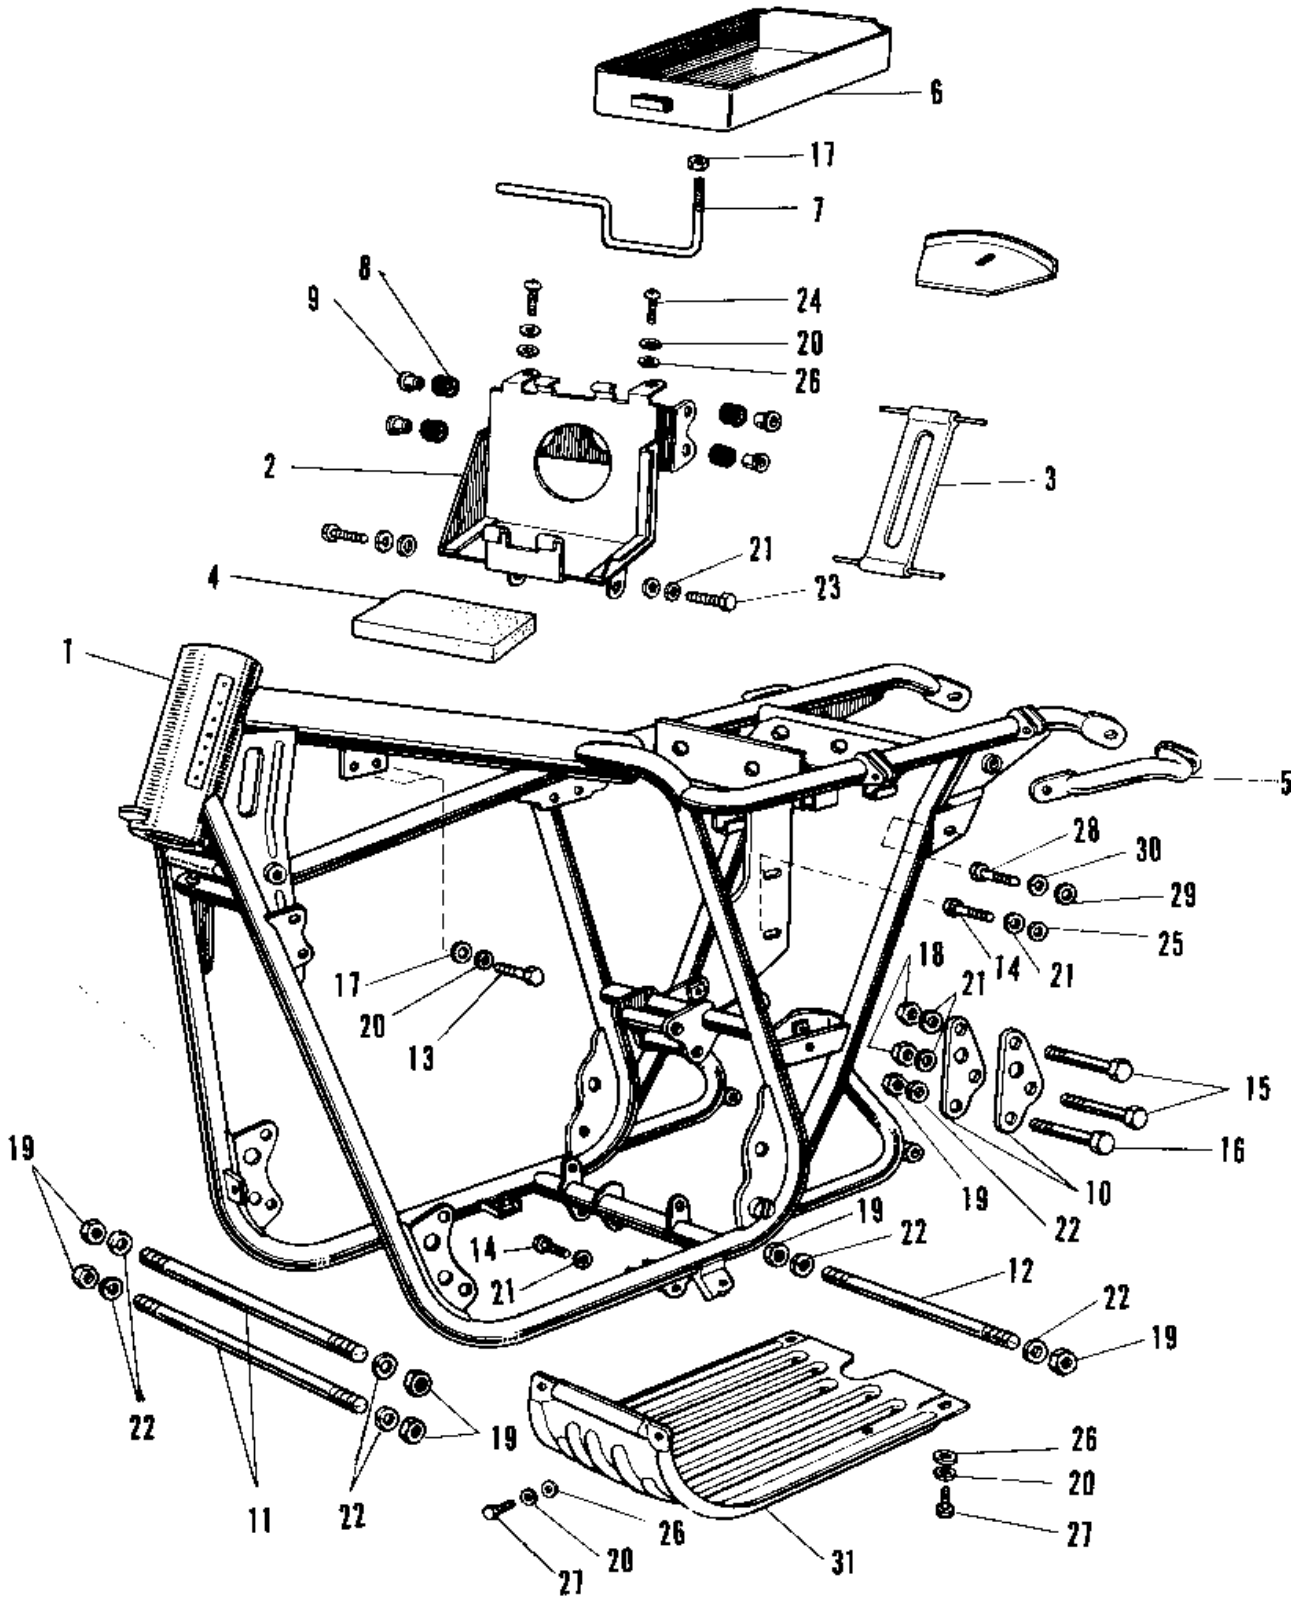

1970 Avenger PARTS DIAGRAM

FRAME A1/SS, A7/SS, U.S. MODELS

1970 Avenger PARTS LIST

FRAME A1/SS, A7/SS, U.S. MODELS

ITEM NAME	PART NUMBER	QUANTITY
FRAME (Ref # 1)	32002-020	1
CASE BATTERY (Ref # 2)	32097-007	1
BAND BATTERY (Ref # 3)	92072-015	1
MAT BATTERY (Ref # 4)	32103-006	1
GRIP FRAME (Ref # 5)	32109-004	1
BOX TOOL (Ref # 6)	32098-004	1
BOX TOOL (Ref # 6)	32098-010	1
STAY TOOL BOX (Ref # 7)	32110-001	1
GROMMET IGN UNIT FIT (Ref # 8)	92071-037	1
WASHER IGN UNIT FIT (Ref # 9)	92026-056	1
PLATE ENG REAR HOLDER (Ref # 10)	32030-006	1
BOLT,10X225 (Ref # 11)	92003-181	1
BOLT ENG LOWER MOUNT (Ref # 12)	92091-003	1
BOLT 6X35 (Ref # 13)	110R0635	1
BOLT-SMALL-UPSET,8X18 (Ref # 14)	115G0818	1
BOLT FLANGED,8X70 (Ref # 15)	92001-1583	1
BOLT,FLANGED,10X70 (Ref # 16)	92001-1618	2
NUT 6MM (Ref # 17)	311B0600	1
NUT,8MM (Ref # 18)	311B0800	1
NUT,10MM (Ref # 19)	314B1000	1
WASHER SPRING 6MM (Ref # 20)	461F0600	1
WASHER SPRING 8MM (Ref # 21)	461F0800	1
WASHER SPRING 10MM (Ref # 22)	461F1000	1
BOLT-SMALL-UPSET,8X16 (Ref # 23)	115G0816	1
SCREW PAN HEAD 6X12 (Ref # 24)	220B0612	1
WASHER PLAIN 6MM (Ref # 26)	410B0600	1
BOLT-UPSET,6X12 (Ref # 27)	112G0612	1