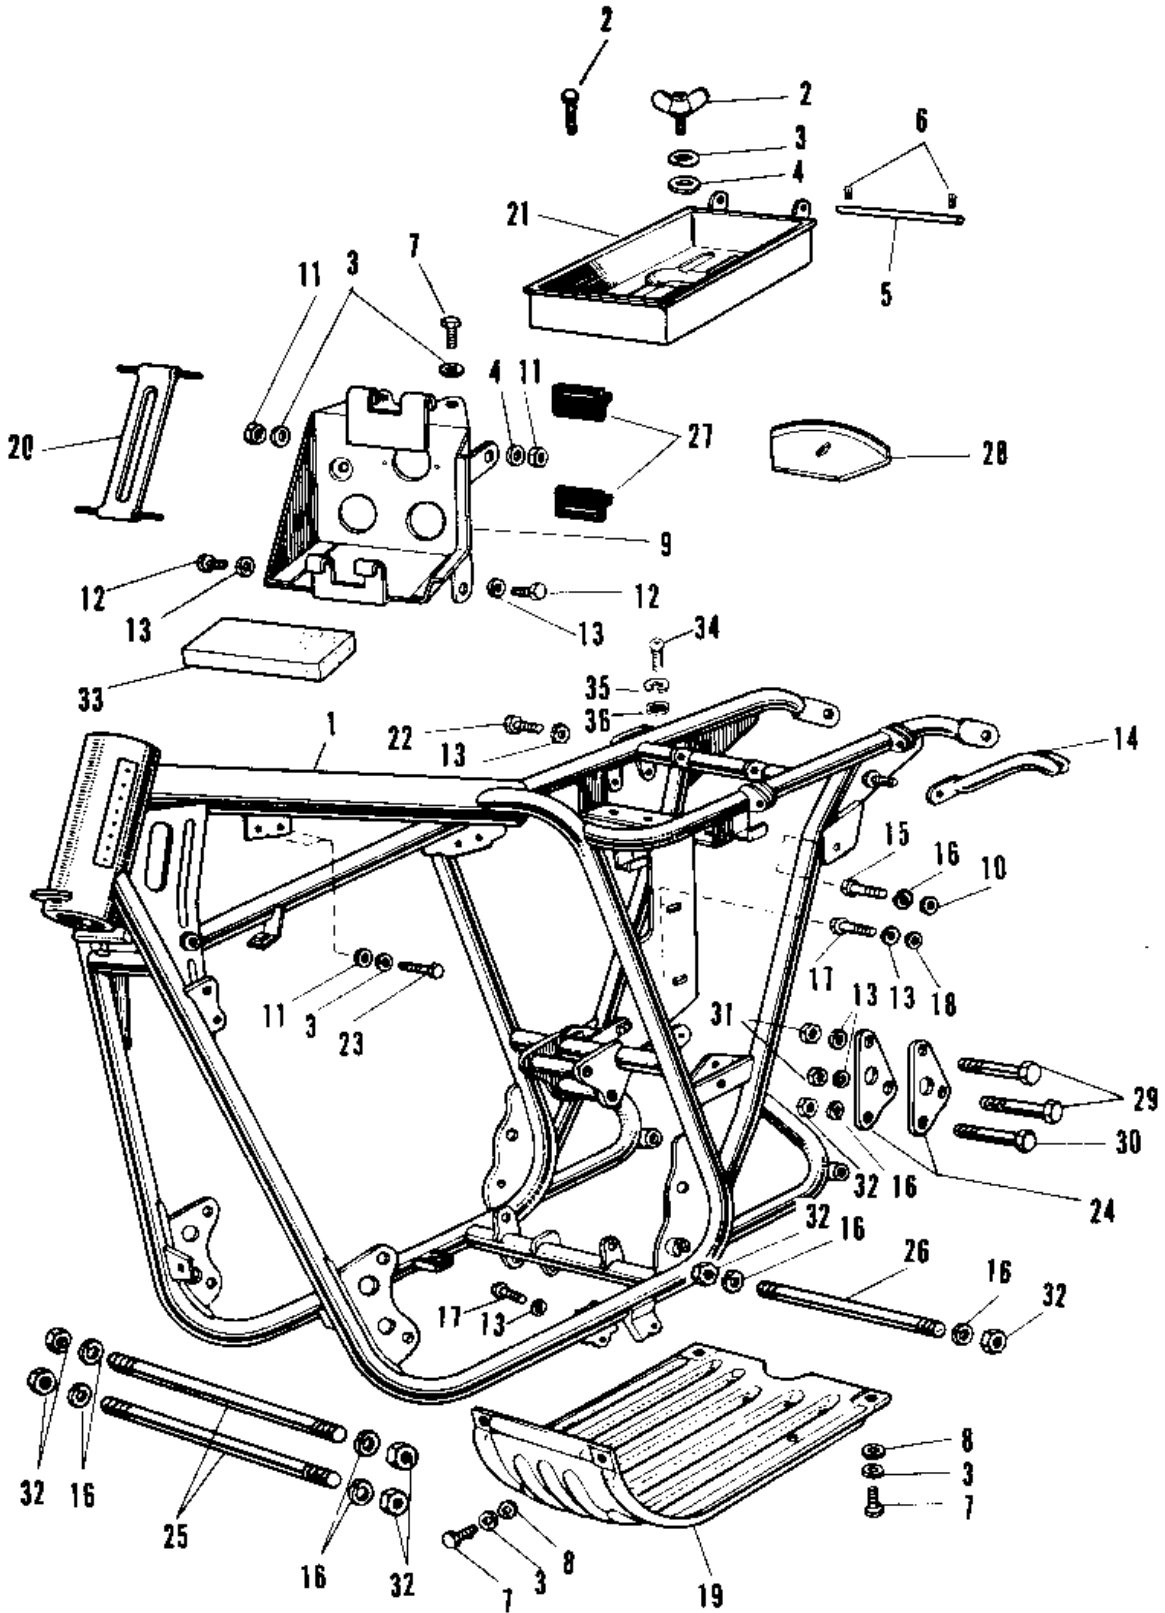

1967 Avenger SS PARTS DIAGRAM

FRAME A1/SS, A7/SS

1967 Avenger SS PARTS LIST

FRAME A1/SS, A7/SS

ITEM NAME	PART NUMBER	QUANTITY
FRAME (Ref # 1)	32002-028	1
SCREW PAN HEAD 6X12 (Ref # 2)	220B0612	1
WASHER SPRING 6MM (Ref # 3)	461F0600	12
WASHER PLAIN 6MM (Ref # 4)	411B0600	2
PIN OIL TANK FITTING (Ref # 5)	92043-020	1
PIN COTTER 1.6X10 (Ref # 6)	550D1610	2
BOLT-UPSET,6X12 (Ref # 7)	112G0612	6
WASHER PLAIN 6MM (Ref # 8)	411B0600	4
(Ref # 9)	32097-004	1
WASHER PLAIN 10MM (Ref # 10)	410B1000	1
NUT 6MM (Ref # 11)	311B0600	6
BOLT HEX HEAD 8X16 (Ref # 12)	116B0816	2
WASHER SPRING 8MM (Ref # 13)	461F0800	7
GRIP FRAME (Ref # 14)	32109-004	1
BOLT,HEX HEAD,10X25 (Ref # 15)	113G1025	1
WASHER SPRING 10MM (Ref # 16)	461F1000	8
BOLT-SMALL-UPSET,8X18 (Ref # 17)	115G0818	2
WASHER PLAIN 8MM (Ref # 18)	411B0800	2
ENGINE GUARD (Ref # 19)	55011-005	1
BAND BATTERY (Ref # 20)	92072-015	1
BOX TOOL (Ref # 21)	32098-002	1
BOLT-SMALL-UPSET,8X16 (Ref # 22)	115G0816	1
BOLT-UPSET,6X35 (Ref # 23)	112G0635	4
PLATE ENG REAR HOLDER (Ref # 24)	32030-006	2
BOLT,10X225 (Ref # 25)	92003-181	2
BOLT ENG LOWER MOUNT (Ref # 26)	92091-003	1
SEAT RECTIFIER RUBBER (Ref # 27)	32103-003	2
COVER AIR CLEANER (Ref # 28)	32104-002	1
BOLT FLANGED,8X70 (Ref # 29)	92001-1583	2

1967 Avenger SS PARTS LIST

FRAME A1/SS, A7/SS

ITEM NAME	PART NUMBER	QUANTITY
BOLT,FLANGED,10X70 (Ref # 30)	92001-1618	(1
BOLT,FLANGED,10X70 (Ref # 30)	92001-1618	1
NUT,8MM (Ref # 31)	311B0800	2
NUT,10MM (Ref # 32)	314B1000	7
MAT BATTERY (Ref # 33)	32103-006	1
SCREW PAN HEAD 6X10 (Ref # 34)	220B0610	1
WASHER SPRING 6MM (Ref # 35)	461F0600	1
WASHER PLAIN 6MM (Ref # 36)	410B0600	1