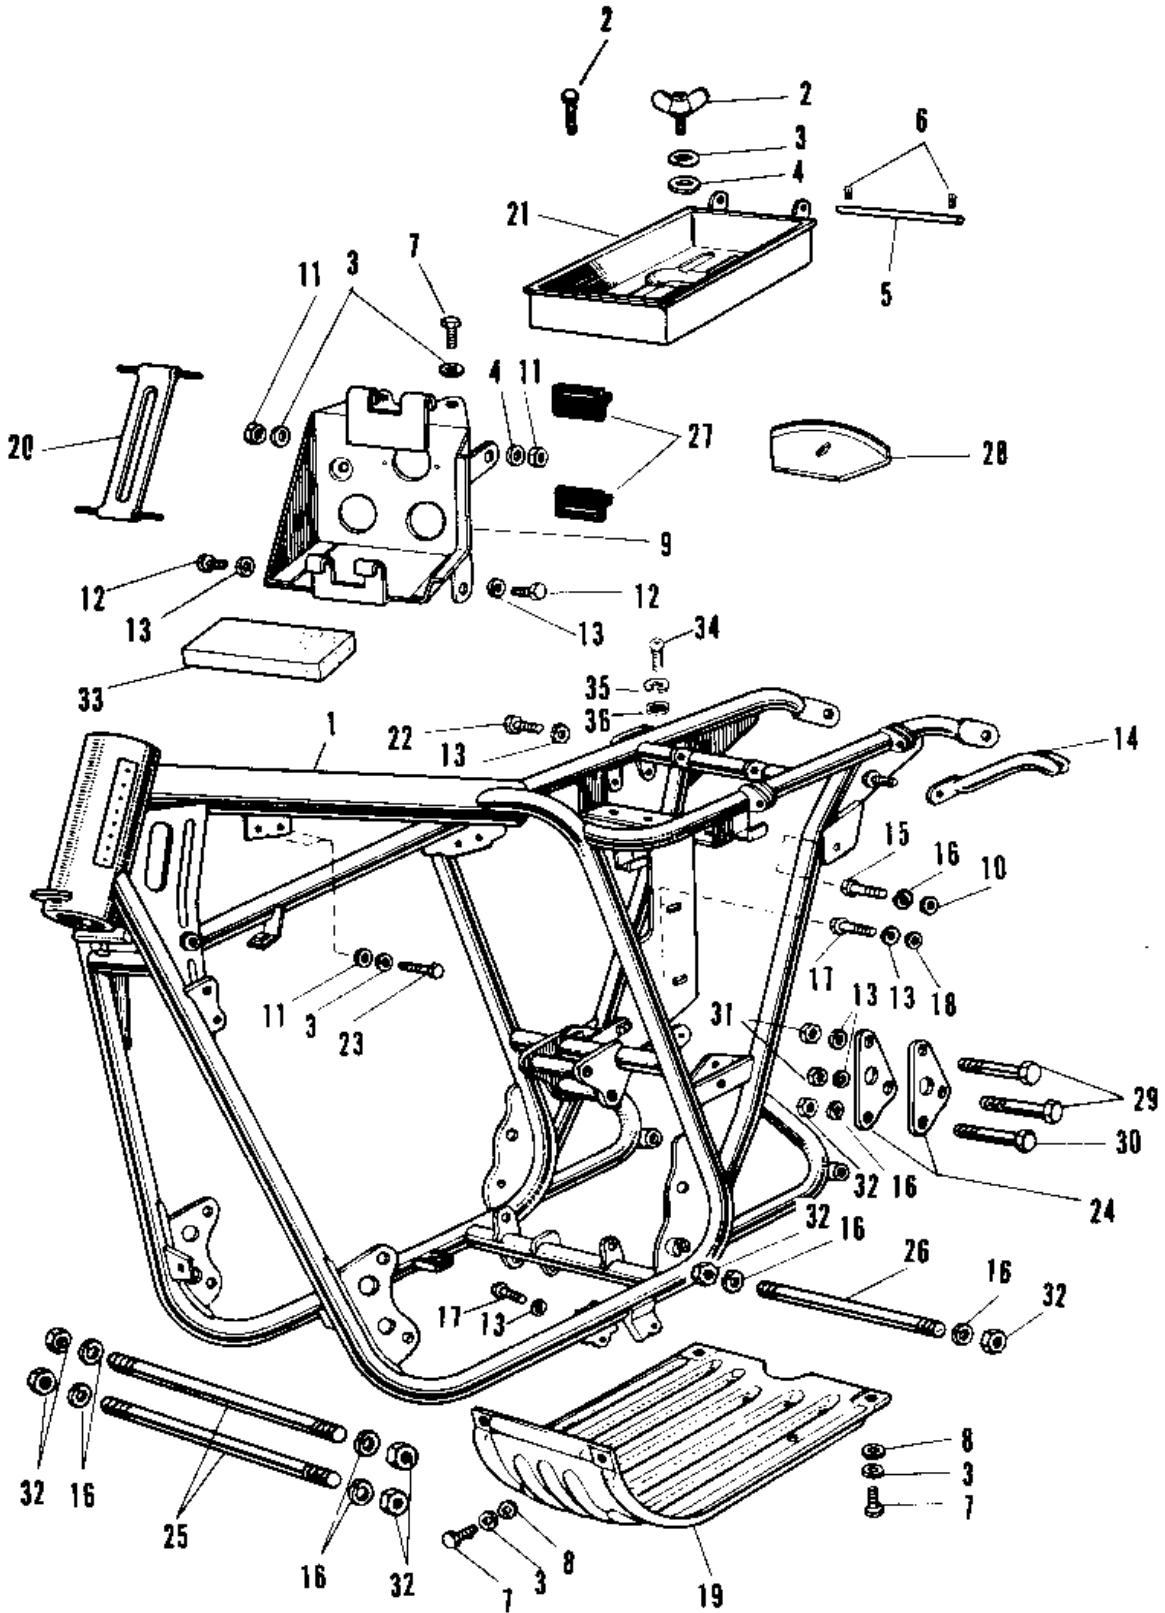

1970 Avenger PARTS DIAGRAM

FRAME A1/SS, A7/SS

1970 Avenger PARTS LIST

FRAME A1/SS, A7/SS

ITEM NAME	PART NUMBER	QUANTITY
FRAME (Ref # 1)	32002-028	1
SCREW PAN HEAD 6X12 (Ref # 2)	220B0612	1
WASHER SPRING 6MM (Ref # 3)	461F0600	2
WASHER PLAIN 6MM (Ref # 4)	411B0600	2
PIN OIL TANK FITTING (Ref # 5)	92043-020	1
PIN COTTER 1.6X10 (Ref # 6)	550D1610	1
BOLT-UPSET,6X12 (Ref # 7)	112G0612	1
(Ref # 9)	32097-004	1
NUT 6MM (Ref # 11)	311B0600	1
BOLT HEX HEAD 8X16 (Ref # 12)	116B0816	1
WASHER SPRING 8MM (Ref # 13)	461F0800	1
GRIP FRAME (Ref # 14)	32109-004	1
WASHER SPRING 10MM (Ref # 16)	461F1000	1
BOLT-SMALL-UPSET,8X18 (Ref # 17)	115G0818	1
BAND BATTERY (Ref # 20)	92072-015	1
BOX TOOL (Ref # 21)	32098-002	1
BOLT-SMALL-UPSET,8X16 (Ref # 22)	115G0816	1
BOLT-UPSET,6X35 (Ref # 23)	112G0635	1
PLATE ENG REAR HOLDER (Ref # 24)	32030-006	1
BOLT,10X225 (Ref # 25)	92003-181	1
BOLT ENG LOWER MOUNT (Ref # 26)	92091-003	1
SEAT RECTIFIER RUBBER (Ref # 27)	32103-003	1
COVER AIR CLEANER (Ref # 28)	32104-002	1
BOLT FLANGED,8X70 (Ref # 29)	92001-1583	1
BOLT,FLANGED,10X70 (Ref # 30)	92001-1618	2
NUT,8MM (Ref # 31)	311B0800	1
NUT,10MM (Ref # 32)	314B1000	1
MAT BATTERY (Ref # 33)	32103-006	1
SCREW PAN HEAD 6X10 (Ref # 34)	220B0610	1

1970 Avenger PARTS LIST

FRAME A1/SS, A7/SS

ITEM NAME	PART NUMBER	QUANTITY
WASHER PLAIN 6MM (Ref # 36)	410B0600	1